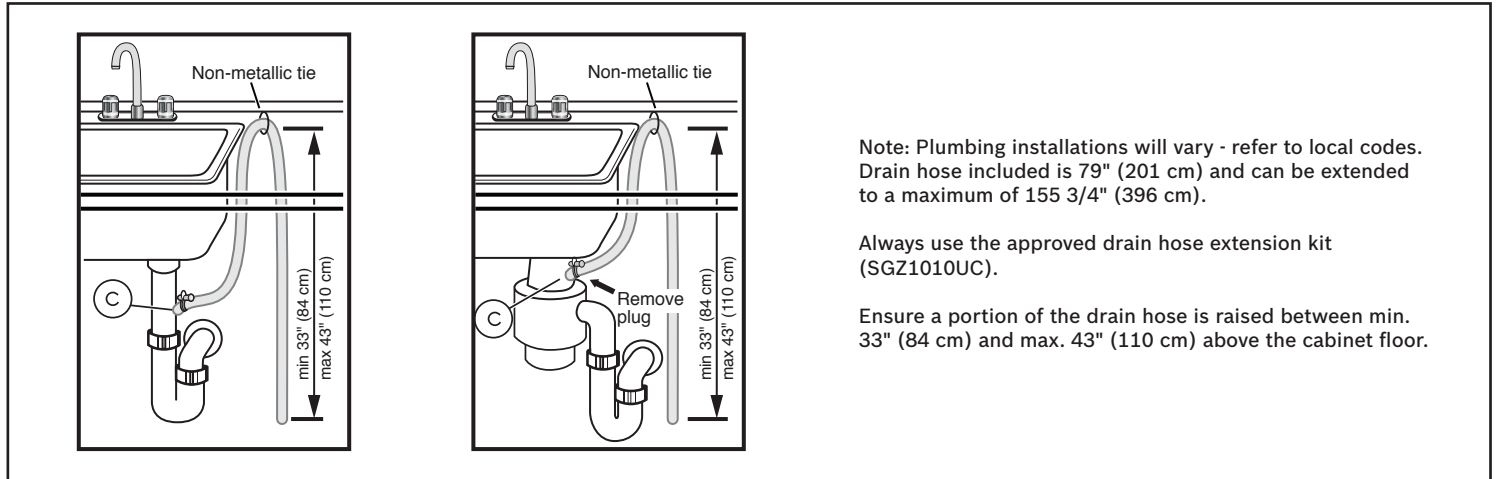

Notes: All height, width and depth dimensions are shown in inches. BSH reserves the absolute and unrestricted right to change product materials and specifications, at any time, without notice. Consult the product's installation instructions for final dimensional data and other details prior to making cutout.

24" Bar Handle Dishwasher

800 Series – White SHX78CM2N

BOSCH

Invented for life

Installation Details

Note: Plumbing installations will vary - refer to local codes. Drain hose included is 79" (201 cm) and can be extended to a maximum of 155 3/4" (396 cm).

Always use the approved drain hose extension kit (SGZ1010UC).

Ensure a portion of the drain hose is raised between min. 33" (84 cm) and max. 43" (110 cm) above the cabinet floor.

Accessories: To purchase Bosch accessories, cleaners & parts please visit www.bosch-home.com/us/store or call 1-800-944-2904 (Mon to Fri 5 am to 6 pm PST, Sat 6 am to 3 pm PST).