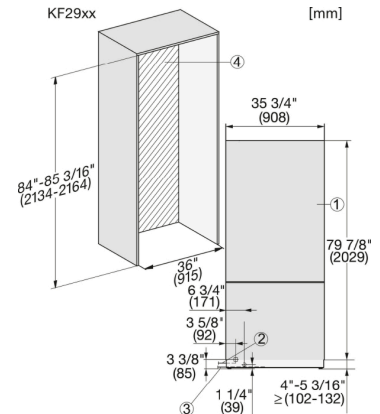

More information at www.MieleUSA.com

For further information please see next page...

KF 2982 Vi

MasterCool FrenchDoor

For high-end design and technology on a large scale.

Technical data	
Appliance width in in.(mm)	35 3/4 (908)
Appliance height in in.(mm)	83 3/4 (2,127)
Appliance depth in in.(mm)	24 (608)
Maximum fridge compartment door front weight in lbs. (kg)	150 (68)
Maximum freezer compartment door front weight in lbs. (kg)	23 (10)
Fridge compartment volume in l	393
4-star freezer compartment volume in l	157
Current consumption in milliampere (mA)	4,000
Voltage in V	120
Fuse rating in A	10
Wire length in ft (m)	9 (3.0)
Standard accessories	
Active AirClean filter	•

- 1. KSK 2001/2002
- 2. Device A
- 3. Device B
- A = niche device A
- B = niche device B

KF 2982 Vi

MasterCool FrenchDoor

For high-end design and technology on a large scale.

KFP3635ed/cs, KFP3634ed/cs R, KFP3634ed/cs L, KFP3634ed/cs, Front panel, Front dimensions, MasterCool, sketch

KF2902Vi/SF, KF2912Vi/SF, KF2982Vi/SF, KF2901Vi/SF, KF2911Vi/SF, KF2981Vi/SF, installation, MasterCool

1. View from the front
2. Mains Connection cable, L = 3000 mm (118 inch)
3. Water inlet position, L = 2000mm (not for KON USA)
4. No water/ELT connections permitted in this area