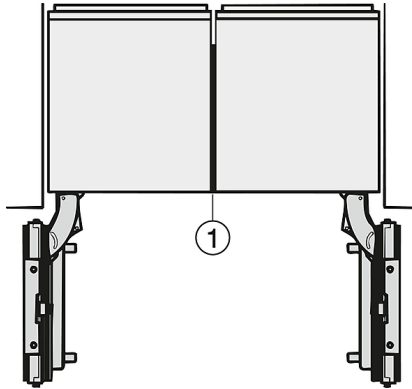

KF 2982 Vi

MasterCool FrenchDoor

For high-end design and technology on a large scale.

Side-by-side, MasterCool, without partition wall, with heating mat (Sketch) (with footnote)

1) Heating mat KSK 2001 (EU, AUS, CN) or KSK 2002 (US, CA, MX, BR)