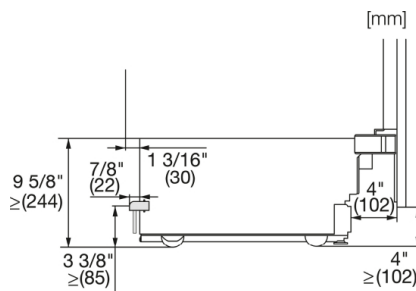

KF 2982 Vi

MasterCool FrenchDoor

For high-end design and technology on a large scale.

1) Heating mat KSK 2001 (EU, AUS, CN) or KSK 2002 (US, CA, MX, BR)

1. KSK 2001/2002
2. Device A
3. Device B
- A = niche device A
- B = niche device B