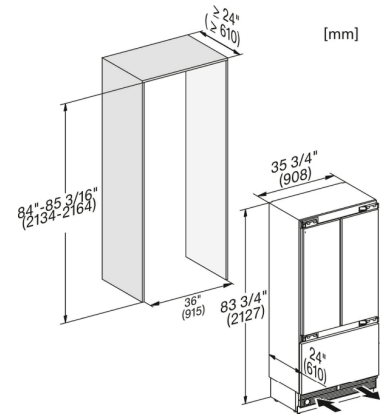

KF2982Vi, KF2981Vi, installation, MasterCool, installation drawings