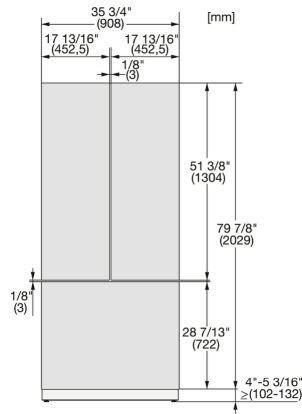

KF 2982 Vi

MasterCool FrenchDoor

For high-end design and technology on a large scale.

KFP3635ed/cs, KFP3634ed/cs R, KFP3634ed/cs L, KFP3634ed/cs, Front panel, Front dimensions, MasterCool, sketch