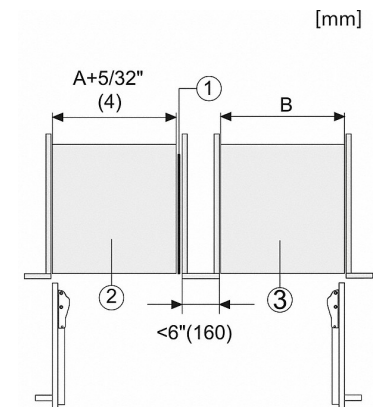

KF2901Vi/SF, KF2911Vi/SF, KF2801Vi/SF, KF2811Vi/SF, KF2981Vi/SF, sideview, MasterCool, installation drawings

Side-by-Side, MasterCool, footnote, installation drawings

1. KSK 2001/2002
2. Device A
3. Device B
- A = niche device A
- B = niche device B