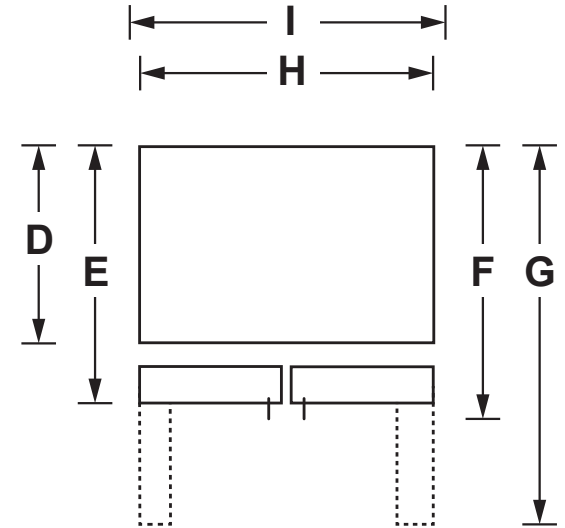

### DIMENSIONS AND INSTALLATION INFORMATION (IN INCHES)

OVERALL DIMENSIONS	Height to top of door - crown or flat (in.) <b>A</b>	<b>69-7/8</b>
	Height to top of hinge (in.) <b>B</b>	<b>69-3/4</b>
	Height to top of case (in.) <b>C</b>	<b>68-5/8</b>
	Case depth without door (in.) <b>D</b>	<b>29</b>
	Case depth less door handle (in.) <b>E</b>	<b>33-7/8</b>
	Case depth with door handle (in.) <b>F</b>	<b>36-3/8</b>
	Depth with fresh food door open 90° (in.) <b>G</b>	<b>48-3/4</b>
	Width (in.) <b>H</b>	<b>35-5/8</b>
	Width with door open 90° inc. door handle (in.) <b>I</b>	<b>38-5/8</b>
AIR CLEARANCES	Each side (in.)	<b>1/8</b>
	Top (in.)	<b>1</b>
	Back (in.)	<b>2</b>