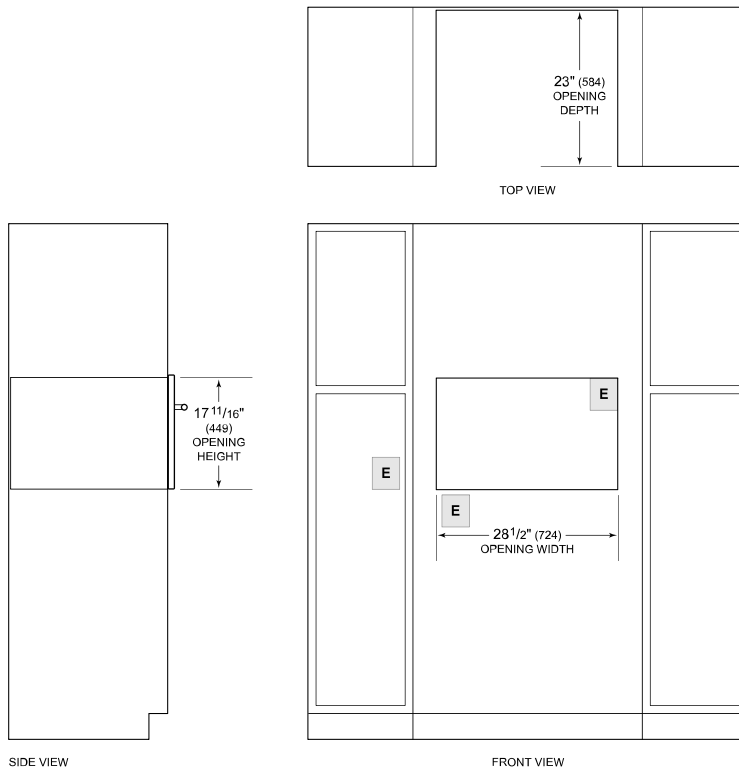

# Dimensions

# Standard Installation

NOTE: Location of electrical supply within opening may require additional cabinet depth.

## Electrical Requirements

Electrical Supply 240/208 VAC, 60 Hz  
Electrical Service 20 amp dedicated circuit

Electrical Location Illustration