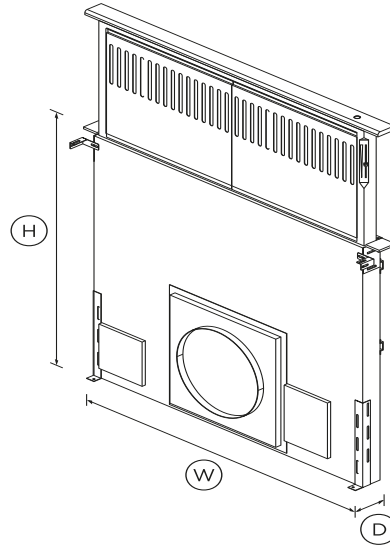

Downdraft Range Hood, 36", Telescopic

Series 7 | professional

Stainless Steel

Perfectly hidden away behind your cooktop, this 36" downdraft range hood can be raised while cooking, for efficient extraction.

- Seamlessly integrates into your kitchen, sliding up from your cooktop when you cook
- Raises to 14" height for better steam, grease and odor-capture efficiency
- Pair with our remote 1200CFM or our internal 600CFM blower for quiet and effective extraction

DIMENSIONS

Height	28 1/4" - 42 1/4"
Width	36"
Depth	2 1/8"

FEATURES & BENEFITS

Quiet and effective

The downdraft system quickly and quietly extracts unwanted grease, smoke and odors through stainless steel mesh filters.

Product dimensions

Depth	2 1/8"
Height	28 1/4" - 42 1/4"
Width	36"

Product information

Control type	Slider
--------------	--------

Ventilation features

Light type	None
------------	------

Warranty

Parts and labor	Limited 2 Year Parts & Labor
-----------------	------------------------------