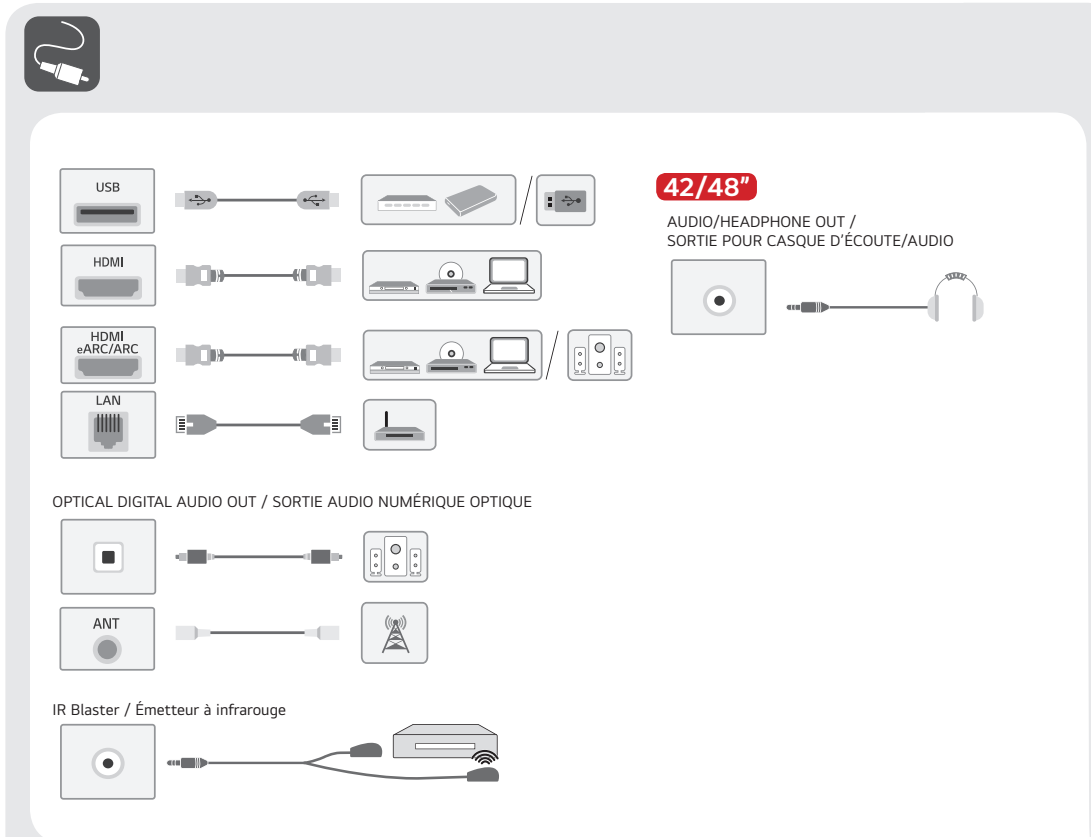

OLED42C4* OLED65C4*
OLED48C4* OLED77C4*
OLED55C4* OLED83C4*

	A	B	C	D	E	F	F-G	⚡
OLED42C4*	932 mm (36.6) inches	577 mm (22.7) inches	170 mm (6.6) inches	540 mm (21.2) inches	41.1mm (1.6) inches	10.1 kg (22.2) lbs	9.8 kg (21.6) lbs	175 W
OLED48C4*	1 071 mm (42.1) inches	675 mm (26.5) inches	230 mm (9.0) inches	618 mm (24.3) inches	46.9 mm (1.8) inches	16.8 kg (37.0) lbs	14.9 kg (32.8) lbs	223 W
OLED55C4*	1 222 mm (48.1) inches	757 mm (29.8) inches	230 mm (9.0) inches	703 mm (27.6) inches	45.1 mm (1.7) inches	16.0 kg (35.2) lbs	14.1 kg (31.0) lbs	332 W
OLED65C4*	1 441 mm (56.7) inches	880 mm (34.6) inches	230 mm (9.0) inches	826 mm (32.5) inches	45.1 mm (1.7) inches	18.5 kg (40.7) lbs	16.6 kg (36.5) lbs	441 W
OLED77C4*	1 711 mm (67.3) inches	1 035 mm (40.7) inches	267 mm (10.5) inches	982 mm (38.6) inches	47.1 mm (1.8) inches	27.1 kg (59.7) lbs	23.5 kg (51.8) lbs	632 W
OLED83C4*	1 851 mm (72.8) inches	1 092 mm (42.9) inches	279 mm (10.9) inches	1 062 mm (41.8) inches	55.3 mm (2.1) inches	41.6 kg (91.7) lbs	32.3 kg (71.2) lbs	700 W

	A	B	C x D	E	F	G	H
OLW480B	300 x 200 mm (11.8 x 7.8) inches	M6	≥1.5 m (59.0) inches	OLED42C4*	263 mm (10.3) inches	113 mm (4.4) inches	
				OLED48C4*	126 mm (4.9) inches	118 mm (4.6) inches	
				OLED55C4*	523 mm (20.5) inches	121 mm (4.7) inches	
				OLED65C4*	633 mm (24.9) inches	121 mm (4.7) inches	
				OLED77C4*	769 mm (30.2) inches	121 mm (4.7) inches	
WB24GCB	OLED83C4*	400 x 400 mm (15.7 x 15.7) inches		902 mm (35.5) inches		113 mm (4.4) inches	

A	B	C x D
WB21EB	OLED83C4*	180 x 55 mm (7.0 x 2.1) inches

* : 0~9, A~Z