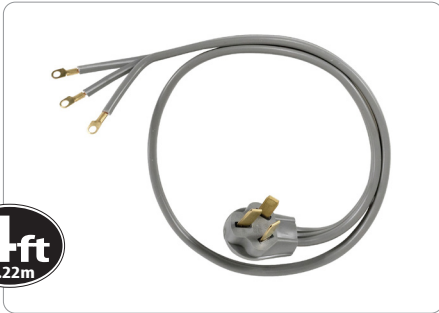

# 4ft 3-Wire Eyelet 40-Amp Range Cord

CERT77454 | UPC: 086844774543

4ft  
1.22m

## DESCRIPTION:

For years, licensed plumbers, electricians and appliance installers have relied on Certified Appliance Accessories for their power cords, hoses and connectors. Now you can too. Enjoy the convenience offered by this range cord from Certified Appliance Accessories. Its flexibility and durability ensure a reliable connection for your next home installation project. This high-quality range cord has been thoroughly tested and is backed by a 5-year limited warranty. Follow our illustrated, step-by-step directions included in the packaging. Always consult your appliance's installation instructions and manual for the correct specifications to ensure this is the right cord for you. Thank you for choosing Certified Appliance Accessories—Your Appliance Connection Solution.

## Package Dimensions:

- Width: 8.25 in.
- Height: 2.3 in.
- Length: 8.5 in.
- Weight: 1.4 lbs.

**Shippable to:** US, Canada and Mexico

**Warranty:** 5-year warranty

## PACKAGE CONTAINS:

- 250V cord with right-angle plug head that keeps the cord close to the wall
- Preattached copper eyelets for secure hookup
- Two 8-gauge wires plus one 10-gauge wire
- 2-piece cord clamp with screws provides protection against strain on terminals