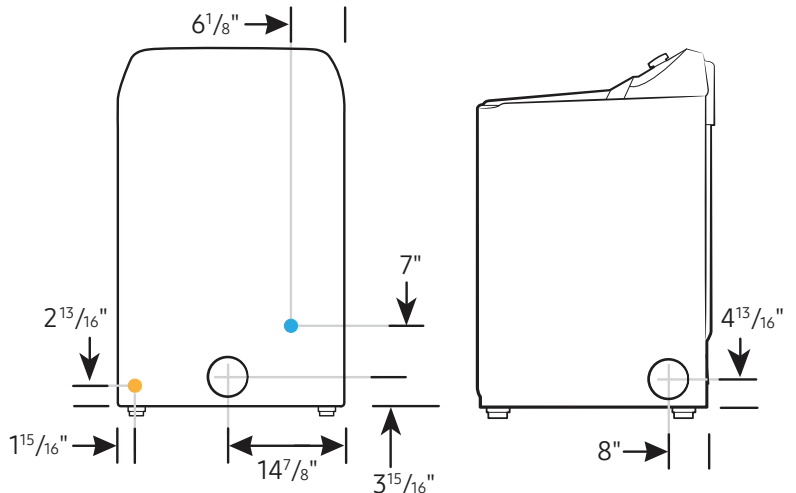

Dimensions: 27" x 44<sup>11</sup>/<sub>16</sub>" x 30<sup>1</sup>/<sub>4</sub>"  
 Weight: 119.0 lbs

**Shipping Dimensions & Weight (WxHxD)**

Dimensions: 29<sup>9</sup>/<sub>16</sub>" x 47<sup>9</sup>/<sub>16</sub>" x 31<sup>3</sup>/<sub>16</sub>"  
 Weight: 125.7 lbs

**Dimensions**

Required dimensions for installation:

**Installation Specifications – Side-by-Side**

If the washer and dryer are installed together or the dryer alone, the closet front must have two unobstructed air openings for a combined minimum total area of 72-inch<sup>2</sup>. Your washer alone does not require a specific air opening.

Alcove or closet installation

Minimum clearance for closet and alcove installations:

**Connection Dimensions**

Back and Side View of Gas Dryer

**LEGEND:**

- Cold Water Connection
- Gas Connection

Actual color may vary. Design, specifications, and color availability are subject to change without notice. Non-metric weights and measurements are approximate.