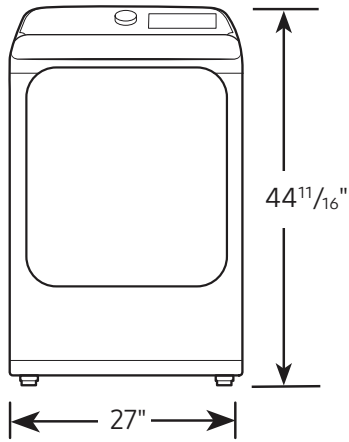

Dimensions

Required dimensions for installation: