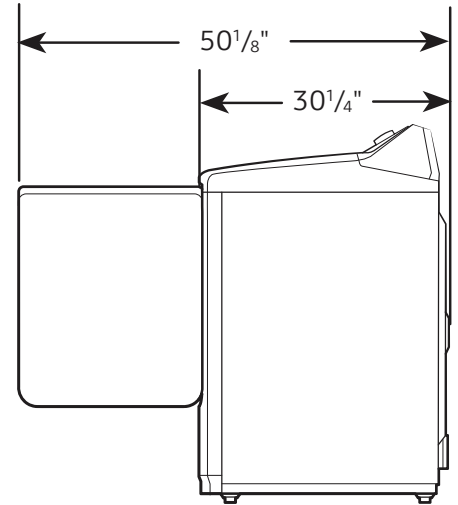

Dimensions

Required dimensions for installation: