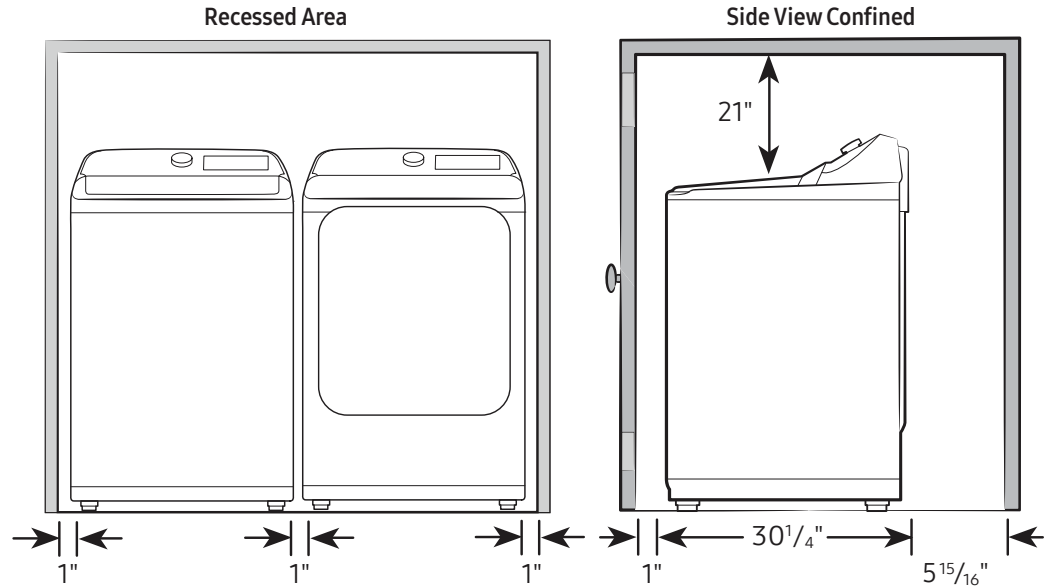

Dimensions: 27" x 44<sup>11</sup>/<sub>16</sub>" x 30<sup>1</sup>/<sub>4</sub>"  
 Weight: 119.0 lbs

**Shipping Dimensions & Weight (WxHxD)**

Dimensions: 29<sup>9</sup>/<sub>16</sub>" x 47<sup>9</sup>/<sub>16</sub>" x 31<sup>3</sup>/<sub>16</sub>"  
 Weight: 125.7 lbs

**Dimensions**

Required dimensions for installation:

**Installation Specifications – Side-by-Side**

If the washer and dryer are installed together or the dryer alone, the closet front must have two unobstructed air openings for a combined minimum total area of 72-inch<sup>2</sup>. Your washer alone does not require a specific air opening.

Alcove or closet installation

Minimum clearance for closet and alcove installations:

**Connection Dimensions**

Back and Side View of Gas Dryer

**LEGEND:**

- Cold Water Connection
- Gas Connection

Actual color may vary. Design, specifications, and color availability are subject to change without notice. Non-metric weights and measurements are approximate.