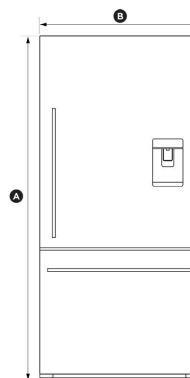

RS36W80RU1

Integrated Refrigerator 16.8cu ft, Ice & Water

Fisher & Paykel fridge freezers are designed to seamlessly integrate into your kitchen. This model can be fitted for a height of 80 or 84 inches and fits flush. It must be purchased with a stainless steel panel.

Integrated

Dimensions

Depth	23 3/4"
Height	Ⓐ 79 7/8"
Width	Ⓑ 35 11/16"

Features & Benefits

Easy installation

Our integrated products are easy to install, whether you are renovating your kitchen or designing a new one. Our fridges are designed for minimal gaps with adjustable front and rear feet to allow for uneven floors alongside adjustable door panels that can be customized to match your kitchen.