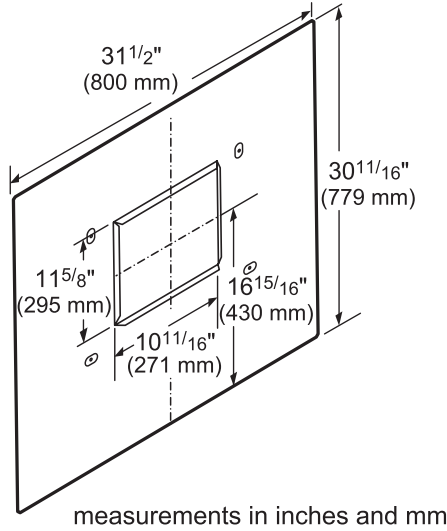

VTN1090R-1000 CFM

measurements in inches and mm

PH36GWS
27-INCH DEPTH WALL HOOD
(36-INCH WIDTH)
PROFESSIONAL® SERIES

REMOTE BLOWER ACCESSORIES

ROOFPLATE-RFPLT600P

ROOFPLATE-RFPLT1000P

EXTNCB25W

For use with the following Inline and Remote Blowers: VTR630W, VTR1030W, VTR1330W, VTI610W, VTI1010W