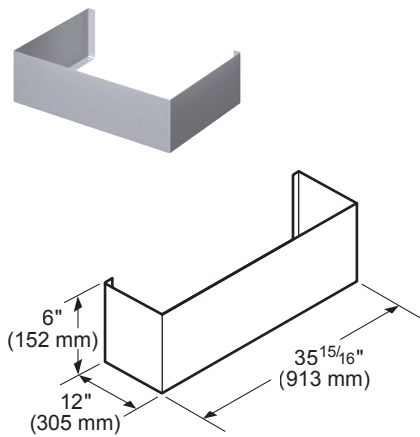

DC366W 6" TALL