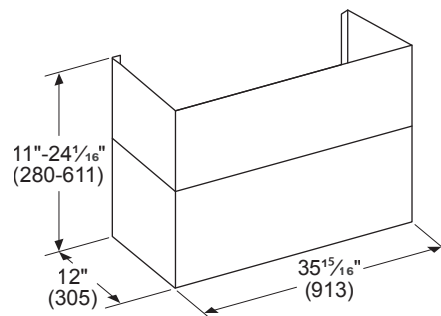

DC3689W
TELESCOPING FOR 8'-9' CEILINGS