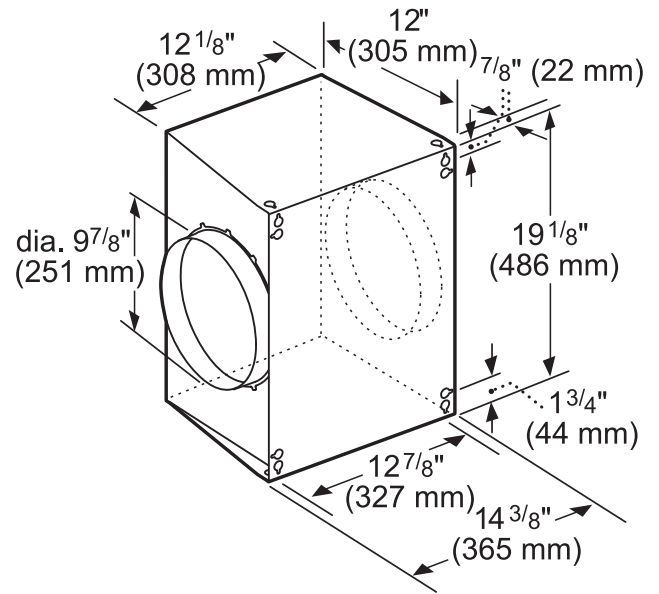

measurements in inches and mm