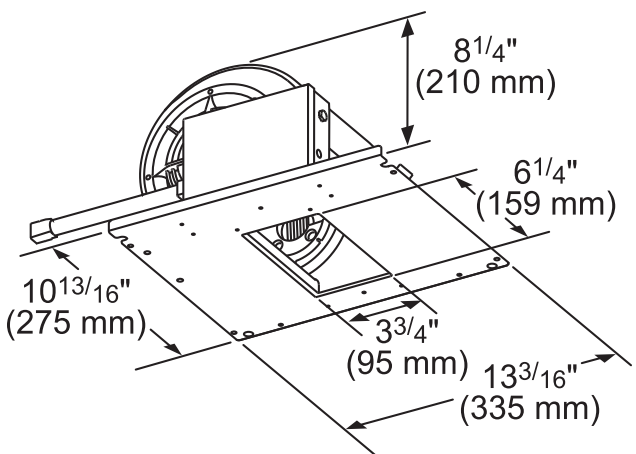

REMOTE BLOWERS (MOUNTED TO ROOF OR EXTERNAL WALL)

VTR630W-600 CFM

VTR1030W-1000 CFM

measurements in inches and mm

measurements in inches and mm

VTR1330W-1300 CFM

measurements in inches and mm

PH36GWS
27-INCH DEPTH WALL HOOD
(36-INCH WIDTH)
PROFESSIONAL® SERIES

INLINE BLOWERS (MOUNTED BETWEEN KITCHEN AND EXTERNAL WALL)

VTI610W-600 CFM

measurements in inches and mm

VTI1010W-1000 CFM

measurements in inches and mm

INTEGRATED BLOWERS (MOUNTED IN HOOD)

VTN630W-600 CFM

measurements in inches (mm)