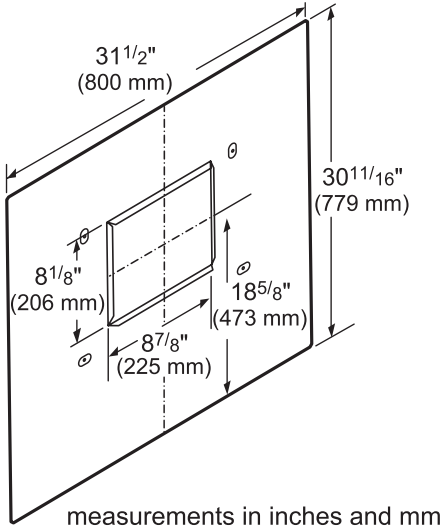

VTN1090R-1000 CFM

measurements in inches and mm

PH36GWS
27-INCH DEPTH WALL HOOD
(36-INCH WIDTH)
PROFESSIONAL® SERIES

REMOTE BLOWER ACCESSORIES

ROOFPLATE-RFPLT600P

ROOFPLATE-RFPLT1000P

EXTNCB25W

For use with the following Inline and Remote Blowers: VTR630W, VTR1030W, VTR1330W, VTI610W, VTI1010W