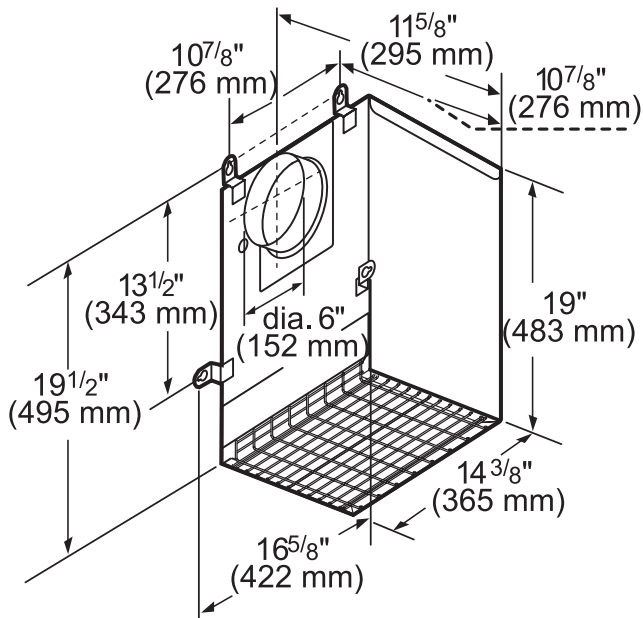

PH36GWS

27-INCH DEPTH WALL HOOD (36-INCH WIDTH)

PROFESSIONAL® SERIES

MODEL	DESCRIPTION		ELECTRIC LOAD						
			VTN630W	VTN1090R	VTI610W	VTI1010W	VTR630W	VTR1030W	VTR1330W
PH36GWS	36" Grand Wall Hood	Amps	9.2	12.6	11.1	13.0	11.1	13.0	16.5
		Watts	1,104	1,512	1,332	1,560	1,332	1,560	1,980

REMOTE BLOWERS (MOUNTED TO ROOF OR EXTERNAL WALL)

VTR630W-600 CFM

VTR1030W-1000 CFM

measurements in inches and mm

measurements in inches and mm

VTR1330W-1300 CFM

measurements in inches and mm

PH36GWS
27-INCH DEPTH WALL HOOD
(36-INCH WIDTH)
PROFESSIONAL® SERIES