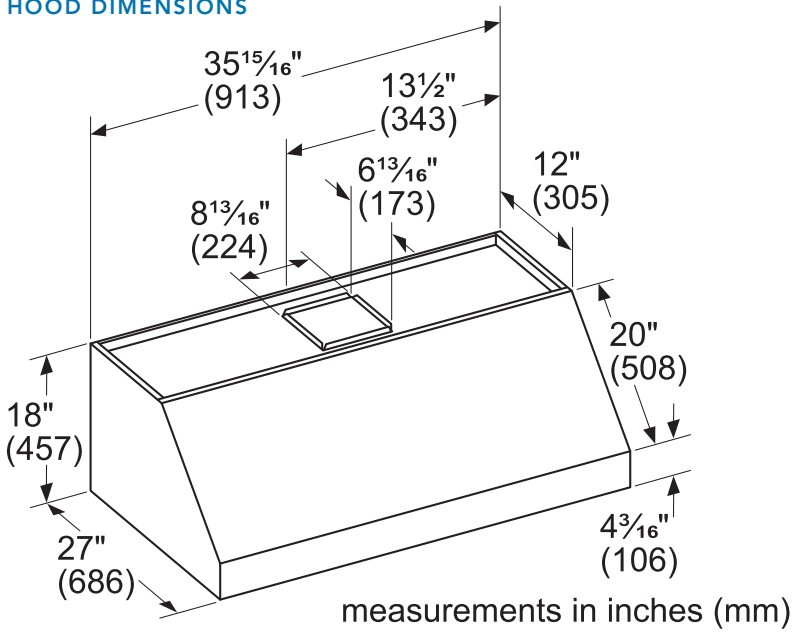

PH36GWS
27-INCH DEPTH WALL HOOD
(36-INCH WIDTH)
PROFESSIONAL® SERIES

HOOD DIMENSIONS

OPTIONAL ACCESSORIES

36" WIDE DUCT COVER

Stainless steel duct cover for wall hood applications