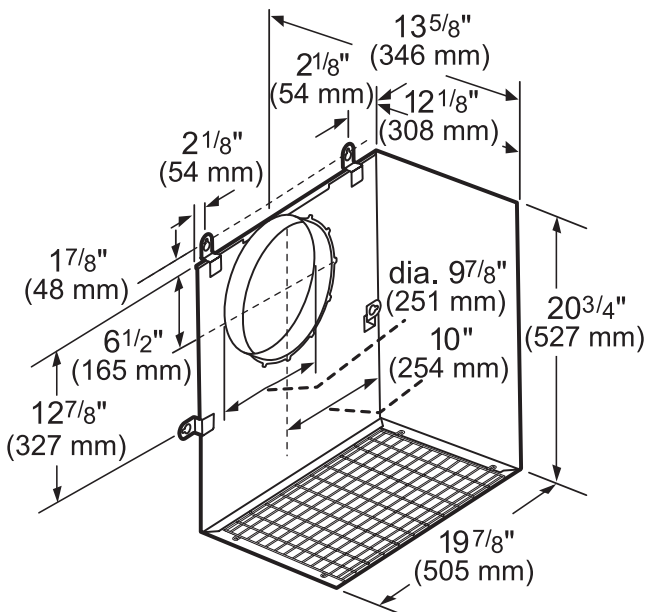

REMOTE BLOWERS (MOUNTED TO ROOF OR EXTERNAL WALL)

VTR630W-600 CFM

VTR1030W-1000 CFM

measurements in inches and mm

measurements in inches and mm

VTR1330W-1300 CFM

measurements in inches and mm

PH36GWS
27-INCH DEPTH WALL HOOD
(36-INCH WIDTH)
PROFESSIONAL® SERIES