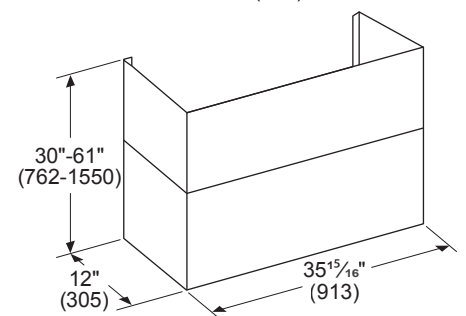

Stainless steel duct cover for wall hood applications

DC366W 6" TALL

DC3689W
TELESCOPING FOR 8'-9' CEILINGS

DC361012W
TELESCOPING FOR 10'-12' CEILINGS

REMOTE CONTROL PANEL REMCPW

Convenience at your fingertips: The remote control accessory offers the freedom to extend your hood controls to a more reachable spot