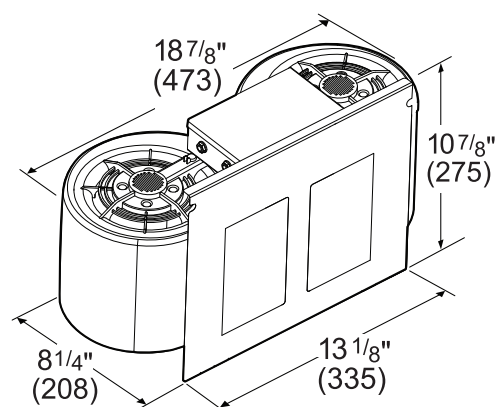

measurements in inches and mm