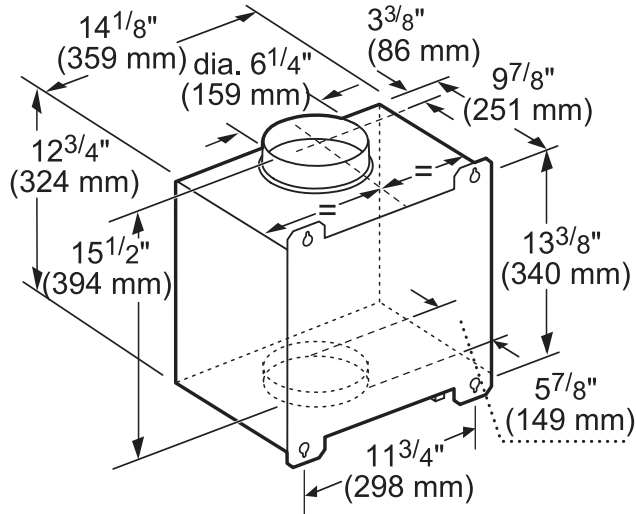

PH36GWS
27-INCH DEPTH WALL HOOD
(36-INCH WIDTH)
PROFESSIONAL® SERIES

INLINE BLOWERS (MOUNTED BETWEEN KITCHEN AND EXTERNAL WALL)

VTI610W-600 CFM

measurements in inches and mm

VTI1010W-1000 CFM