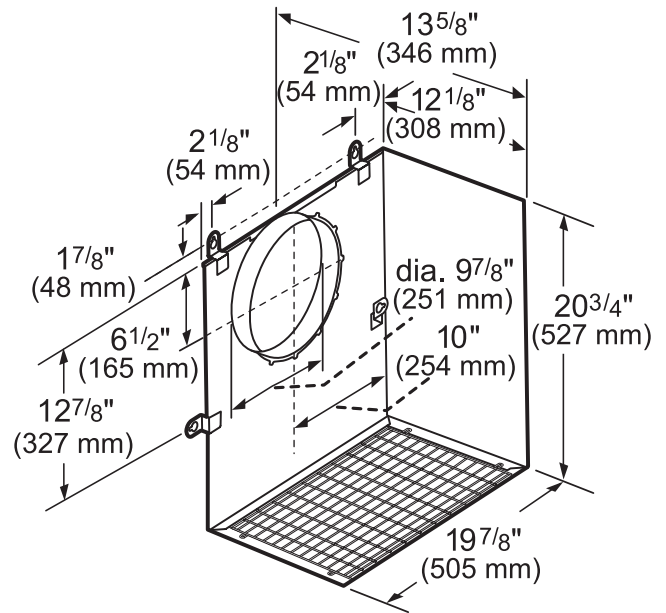

PH36GWS

27-INCH DEPTH WALL HOOD (36-INCH WIDTH)

PROFESSIONAL® SERIES

MODEL	DESCRIPTION		ELECTRIC LOAD						
			VTN630W	VTN1090R	VTI610W	VTI1010W	VTR630W	VTR1030W	VTR1330W
PH36GWS	36" Grand Wall Hood	Amps	9.2	12.6	11.1	13.0	11.1	13.0	16.5
		Watts	1,104	1,512	1,332	1,560	1,332	1,560	1,980

REMOTE BLOWERS (MOUNTED TO ROOF OR EXTERNAL WALL)

VTR630W-600 CFM

VTR1030W-1000 CFM

measurements in inches and mm

measurements in inches and mm

VTR1330W-1300 CFM

measurements in inches and mm

PH36GWS
27-INCH DEPTH WALL HOOD
(36-INCH WIDTH)
PROFESSIONAL® SERIES