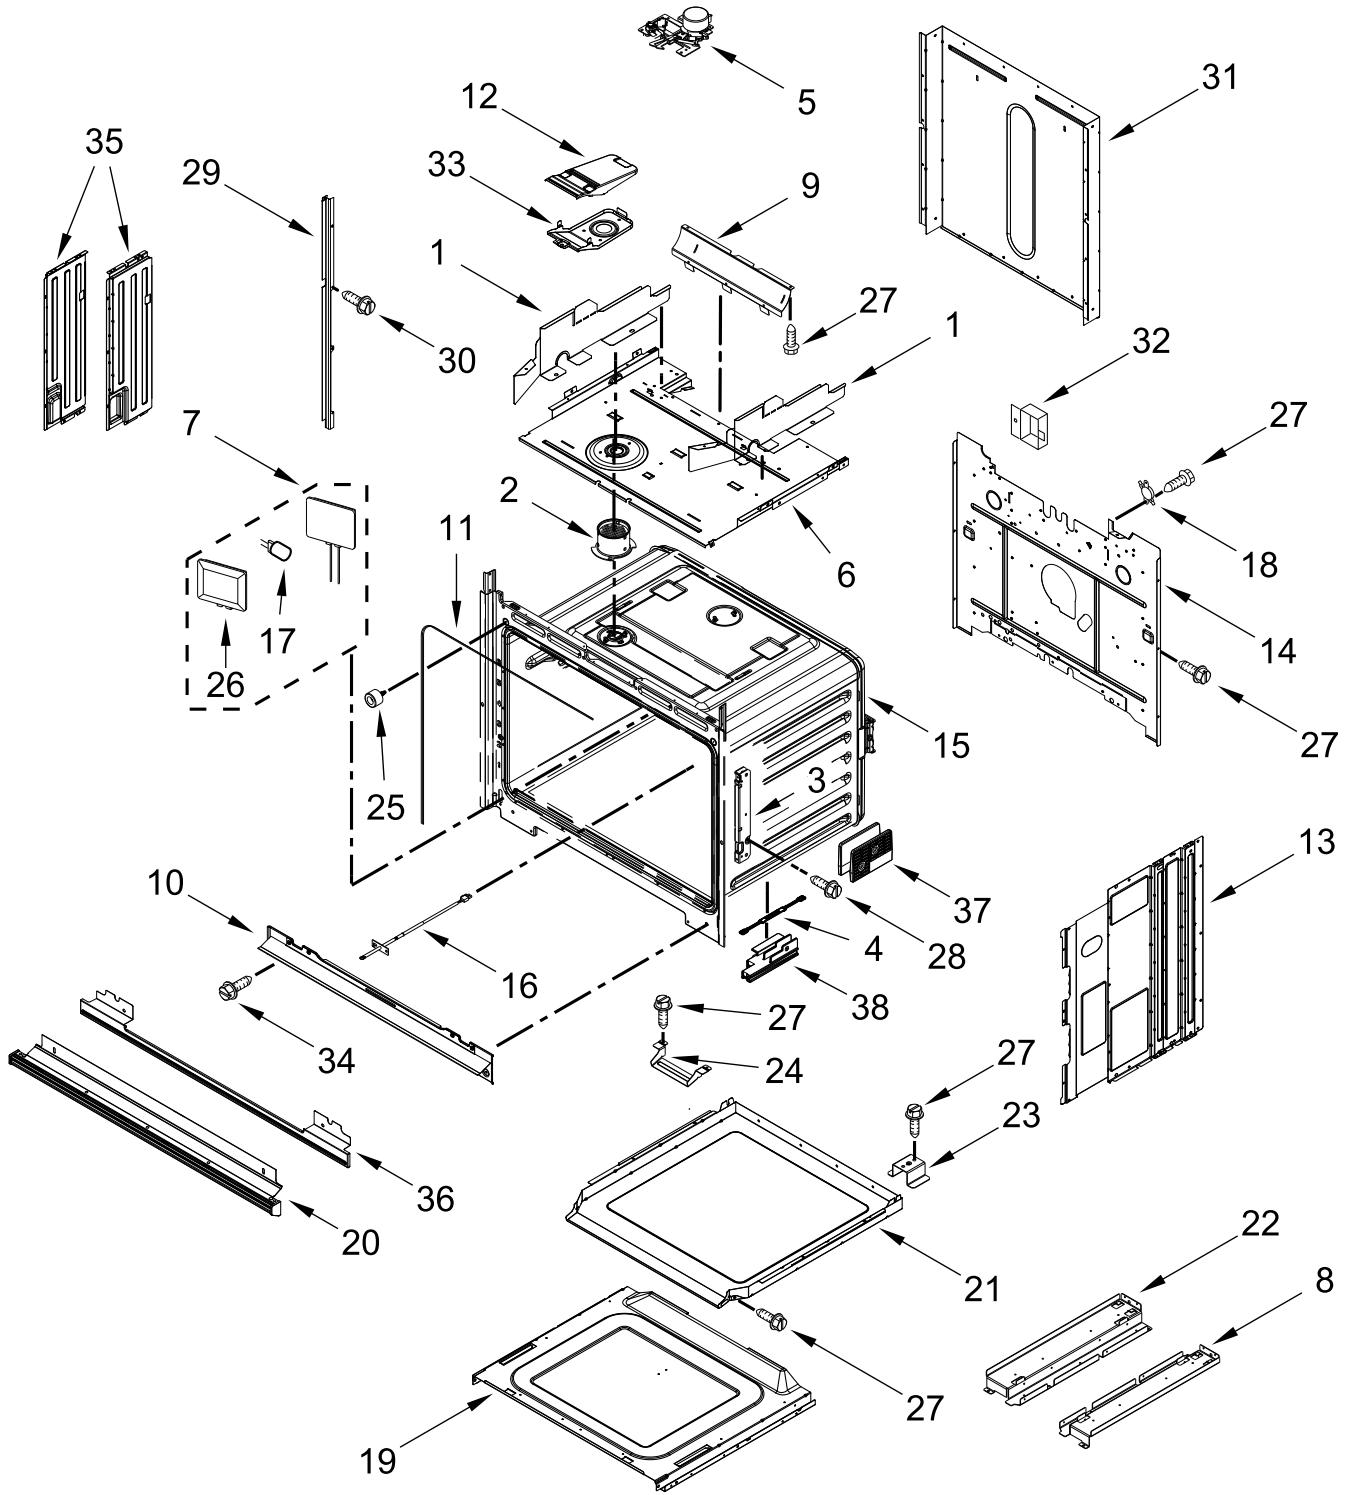

OVEN PARTS

OVEN PARTS

<u>Illus.</u> <u>No.</u>	<u>Part No.</u>	<u>Description</u>	<u>Illus.</u> <u>No.</u>	<u>Part No.</u>	<u>Description</u>	<u>Illus.</u> <u>No.</u>	<u>Part No.</u>	<u>Description</u>
1	W11186391	Deflector, Chassis (Left)	17	W10472384	Bulb, Light	31	W11134657	Duct, Lower Chassis Back
	W11186398	Deflector, Chassis (Right)	18	4449751	Thermostat (TOD)	32	8285593	Cover, Connector
2	W11085298	Tube, Vent	19	W11135103	Base, Chassis	33	W11256423	Base, Vent Exhaust
3	W11239070	Receiver, Hinge (Left)	20		Assembly, Bottom Vent	34	W11249635	Screw
	W11239072	Receiver, Hinge (Right)		W11467336	Black (Used in Black and White Models)	35	W11167419	Cover, Suction (Left)
4	W11558603	Spacer, Base		W11467754	Stainless	36		Trim, Bottom Vent
5	W11132456	Latch, Motorized	21	W11244446	Duct, Bottom Chassis		W11560859	Black
6	W11168071	Top, Chassis	22	W10283020	Support, Base (Left)	37	W11245118	Foot, Base
7	W11205574	Assembly, Oven Light	23	W11135135	Support, Air Channel	38	W11245114	Foot, Chassis (Left)
8	W10283021	Support, Base (Right)	24	W11390667	Spacer, Chassis Bottom Duct		W11245116	Foot, Chassis (Right)
9	W10904163	Deflector, Blower						FOLLOWING PARTS NOT ILLUSTRATED
10	W11518347	Vent, Combo Center	25	W11166315	Bumper and Screw		W11234758	Insulation, Cavity
11	W11262567	Gasket	26	W10472386	Lens, Light		W11188284	Insulation, Wrap
12	W11256424	Cover, Vent Exhaust	27	7101P426-60	Screw			
13	W11165274	Side, Chassis	28	W10254050	Screw			
14	W11223327	Back, Chassis	29		Trim, Side			
15		Liner, Oven (Not Serviceable)		W11235457	Black (Left)			
				W11235458	Black (Right)			
16	W11346074	Probe, Sensor	30	W11404000	Screw