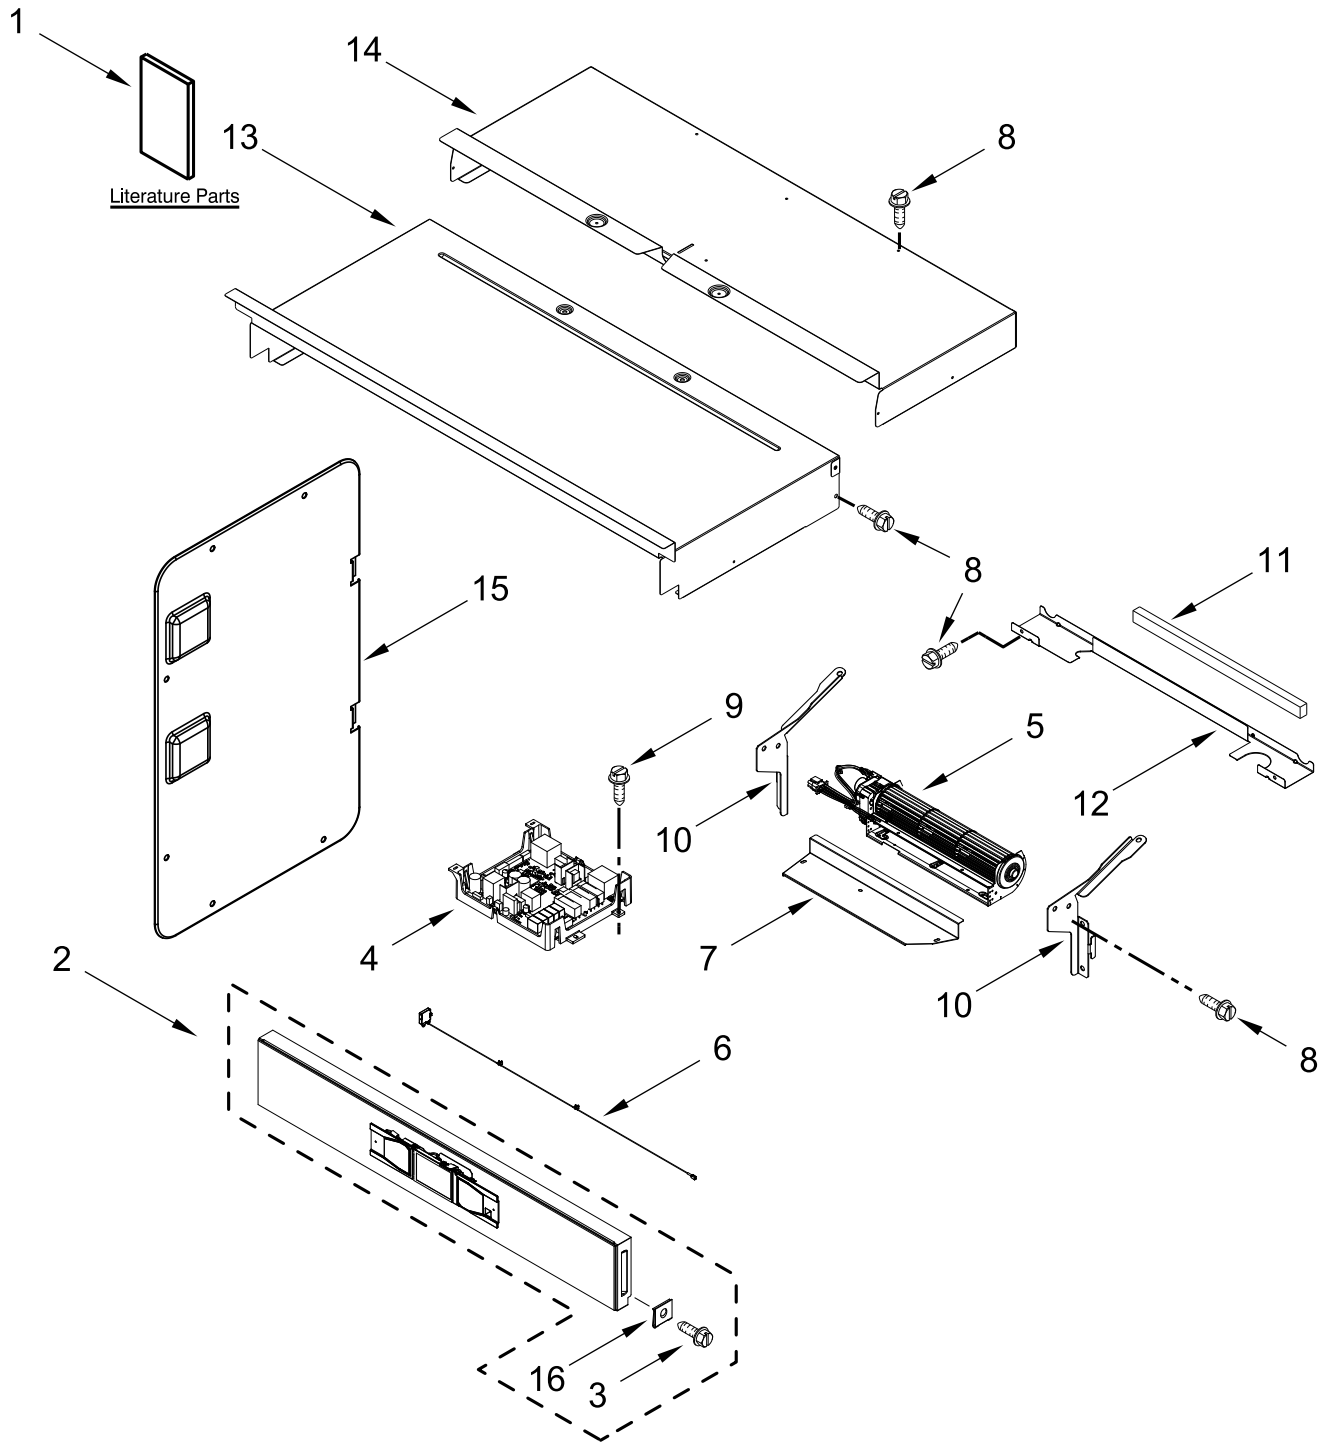

ELECTRIC COMBO WALL OVEN

MODELS:

WOEC5030LB00 (Black)

WOEC5030LW00 (White)

WOEC5030LZ00 (Stainless)

CONTROL PANEL PARTS

CONTROL PANEL PARTS

<u>Illus. No.</u>	<u>Part No.</u>	<u>Description</u>	<u>Illus. No.</u>	<u>Part No.</u>	<u>Description</u>	<u>Illus. No.</u>	<u>Part No.</u>	<u>Description</u>
1		Literature Parts	11	4451758	Block, Foam	16	4450118	Nut
	W11555307	Owner's Manual	12	W11166802	Divider, Chassis Back			FOLLOWING PARTS NOT ILLUSTRATED
	W11553919	Quick Start Guide	13	W10318158	Chassis, Cover Top Front 30 IN		W11659377	Harness, Main
	W11601393	Tech Sheet					W11256629	Harness, Signal
2		Assembly, Control Panel (Includes Overlay)	14	W10588732	Chassis, Cover Top Back 30 IN		W11356990	Harness, Communication
	W11468021	Black (Used in Black and Stainless Models)	15	W10655467	Chassis, Combo Side		W11264646	Harness, Door Latch
	W11568108	White					W11226264	Strap, Ground
3	W11339492	Screw (Black)					W11454022	Harness, Fan and Turntable
4	W11585754	Control, Copernicus					W11539494	Harness, Inverter
5	W11397930	Blower					W11555169	Harness, Interlock
6	W11409842	Antenna					W11539527	Jumper Harness, Communication
7	W10681157	Cover, Combo Blower					W11555848	Harness, Input
8	7101P426-60	Screw					313438	Clip, Harness
9	7101P434-60	Screw					4448664	Clamp, Conduit
10	W10655463	Bracket, Blower (Left)					W11394923	Bag, Hardware
	W10655462	Bracket, Blower (Right)						