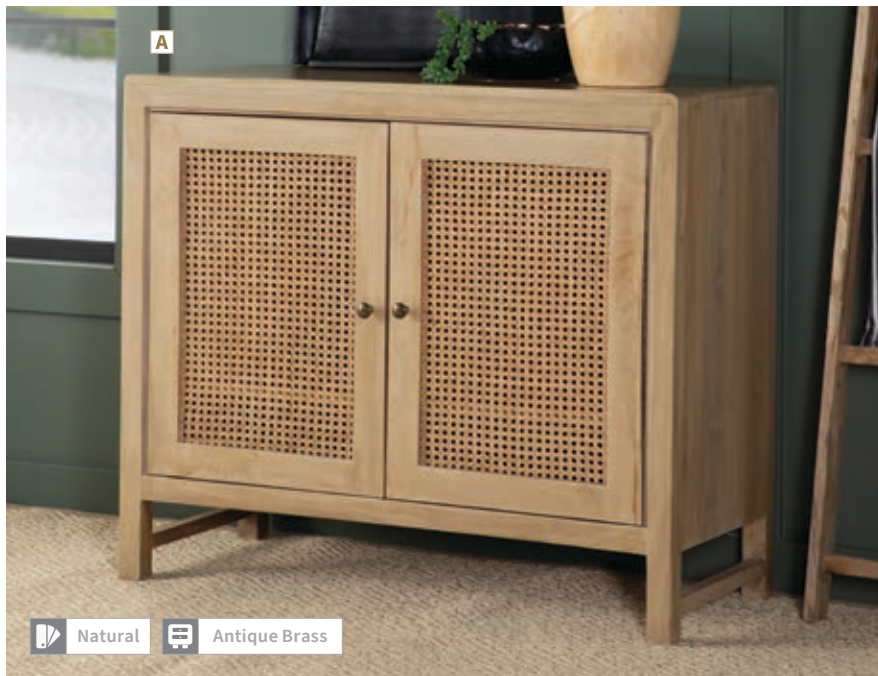

B Natural Antique Brass

NATURAL MANGO WOOD ACCENT CABINETS

Embrace a Global-Inspired Vibe

A Natural Antique Brass

A Accent Cabinets 953555
38.00"w x 16.00"d x 32.00"h

FEATURES: 1-Adjustable Shelf / Magnetic Catches / Assembly: Fully Set Up