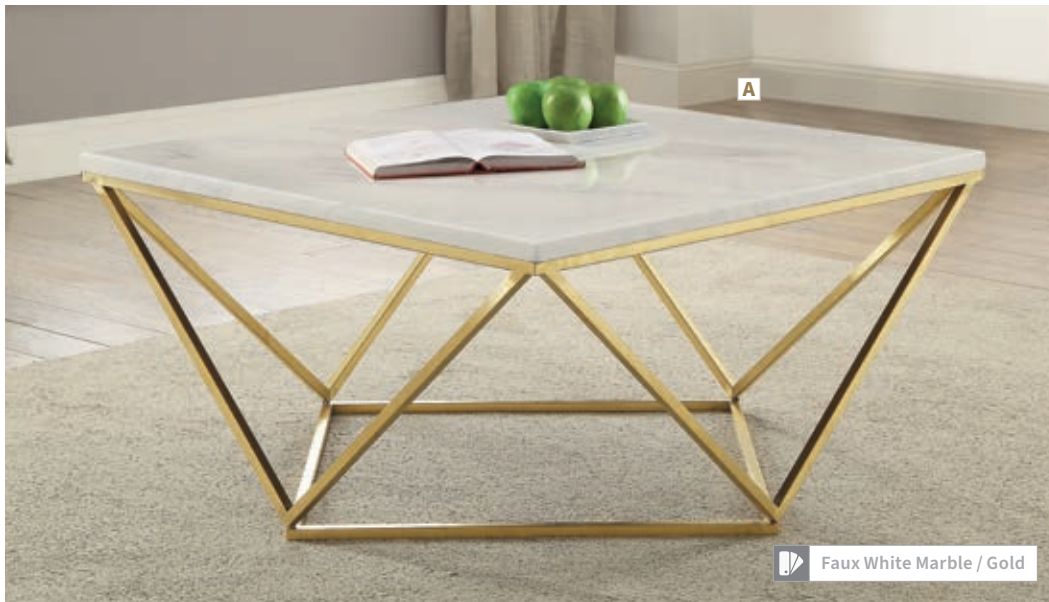

EYE-CATCHING OCCASIONAL TABLES

Simplistic Design Combined
with Elegant Aesthetics

A Coffee Table 700846
36.00"w x 36.00"d x 18.00"

MATERIALS: Paper veneer, MDF, and metal

B End Table 723207
22.00"dia x 24.00"h