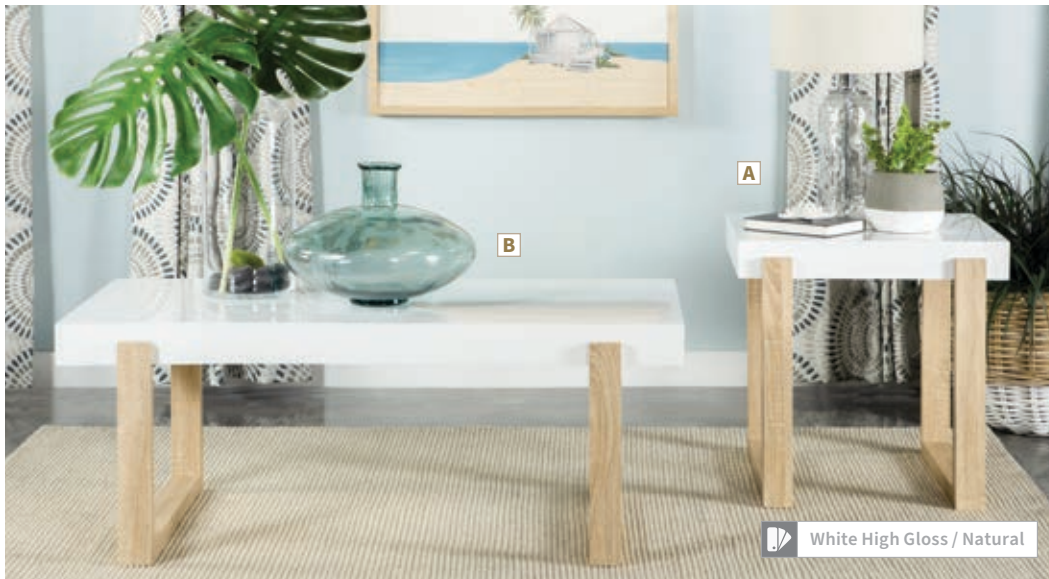

Contemporary Silhouettes with a Touch of Rustic Charm, with Geometric Legs and Frame Boasting Clean Lines

A End Table 753397
22.00"w x 21.50"d x 22.00"h

B Coffee Table 753398
47.25"w x 24.75"d x 18.00"h

MATERIALS: MDF, particle board, and engineered veneer