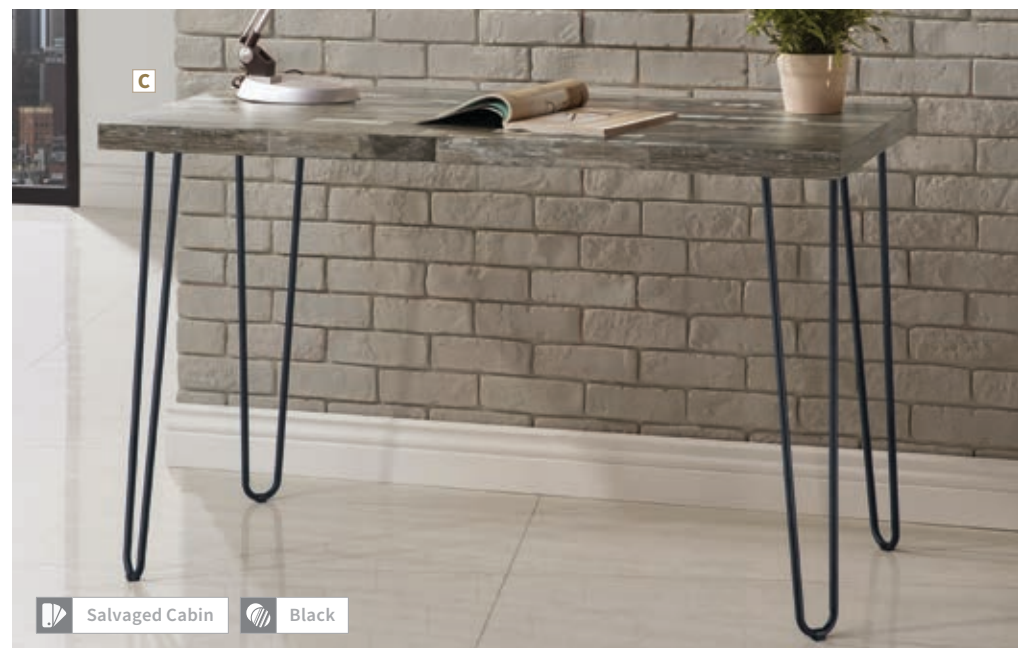

Salvaged Cabin Black