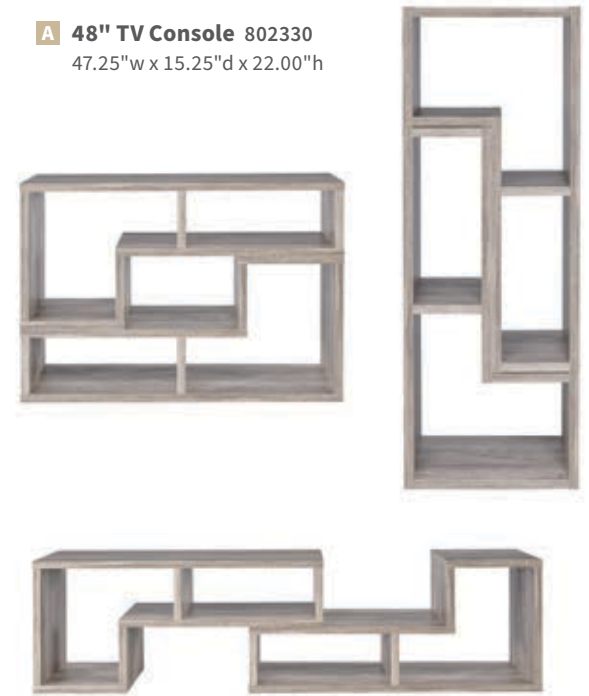

A 48" TV Console 800330
47.25"w x 15.25"d x 22.00"h

White

You can also use as a bookcase!

Grey Driftwood

A 48" TV Console 802330
47.25"w x 15.25"d x 22.00"h

FEATURES:
Max TV Size: 50" / Max TV Weight: 88lbs / Assembly Required