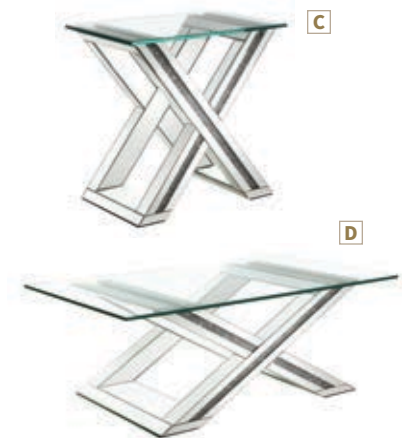

MATERIALS: Tempered glass, acrylic, mirror, and MDF