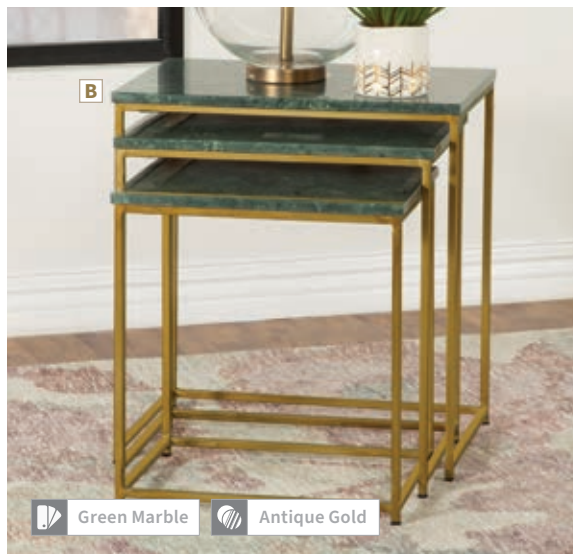

Green Marble | Antique Gold

MATERIALS: Marble, MDF, and iron

B 3 pc Nesting Tables 936017
(L) 20.00"w x 14.00"d x 22.00"h
(M) 18.25"w x 13.25"d x 19.75"h
(S) 16.25"w x 12.25"d x 17.50"h