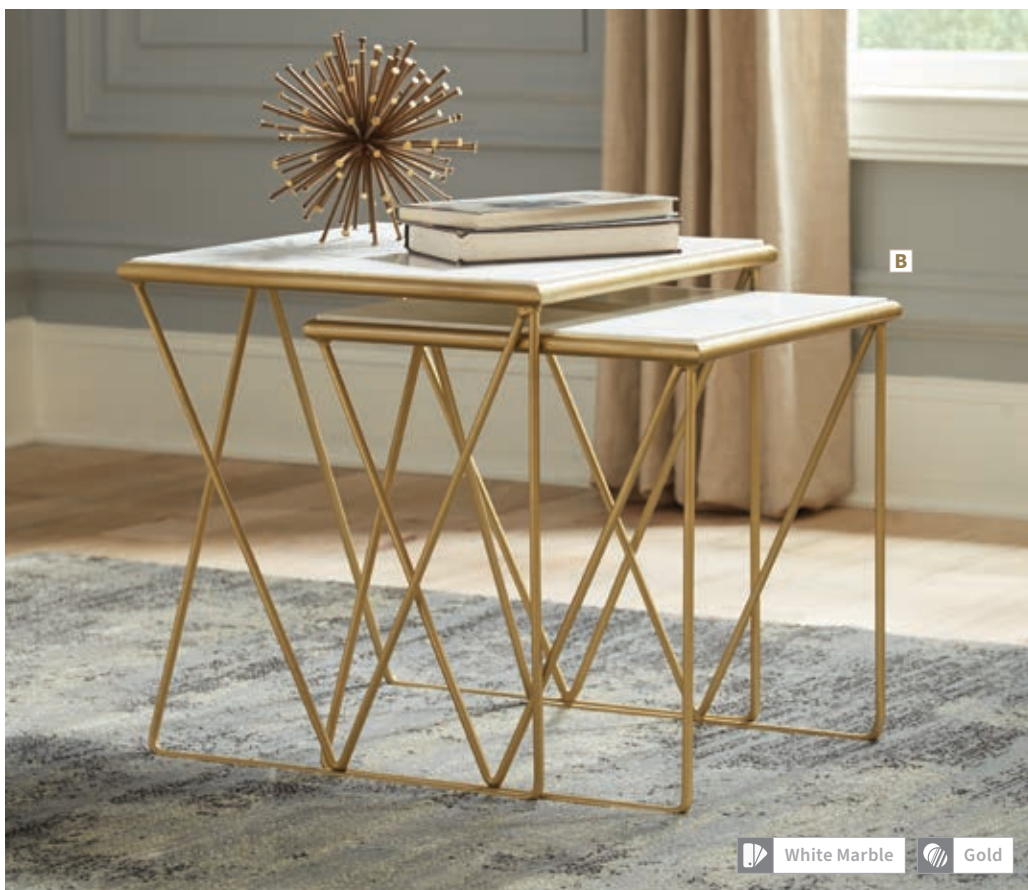

White Marble Gold