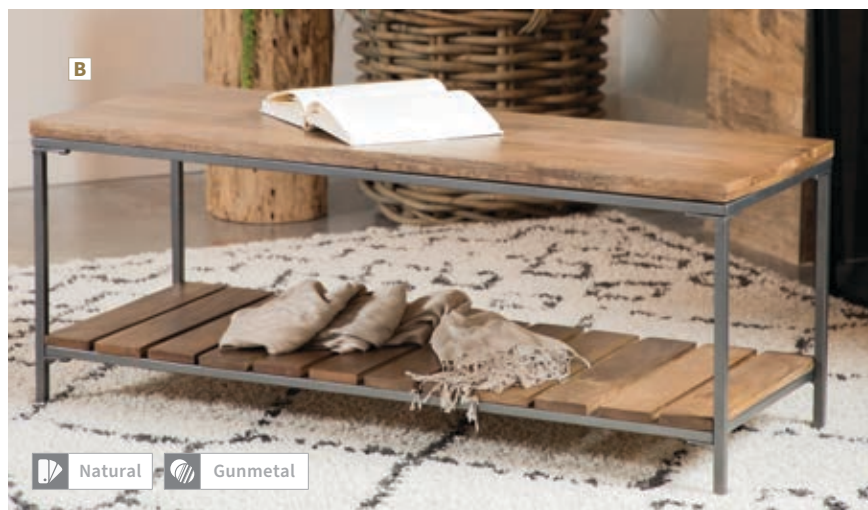

Natural Gunmetal

MATERIALS: Mango wood and iron

- **A Storage Bench 918491**
  36.00"w x 16.00"d x 16.00"h
- **B Accent Bench 914127**
  42.50"w x 15.25"d x 17.00"h
- **C Accent Bench 918503**
  32.00"w x 12.00"d x 22.00"h