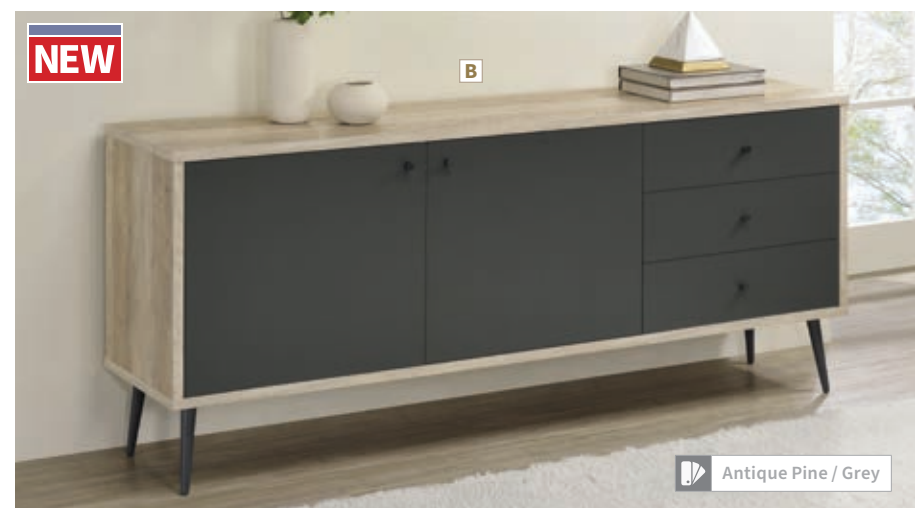

A

A NEW Bookcase 801923
31.50"w x 15.50"d x 70.00"h

B NEW Accent Cabinet 950352
70.75"w x 15.50"d x 30.25"h

B

**NEW**

B

Antique Pine / Grey

FEATURES: Grey Hardware Finish / 2-Adjustable Shelves / 3-Drawers / Euro Drawer Glides / Assembly Required