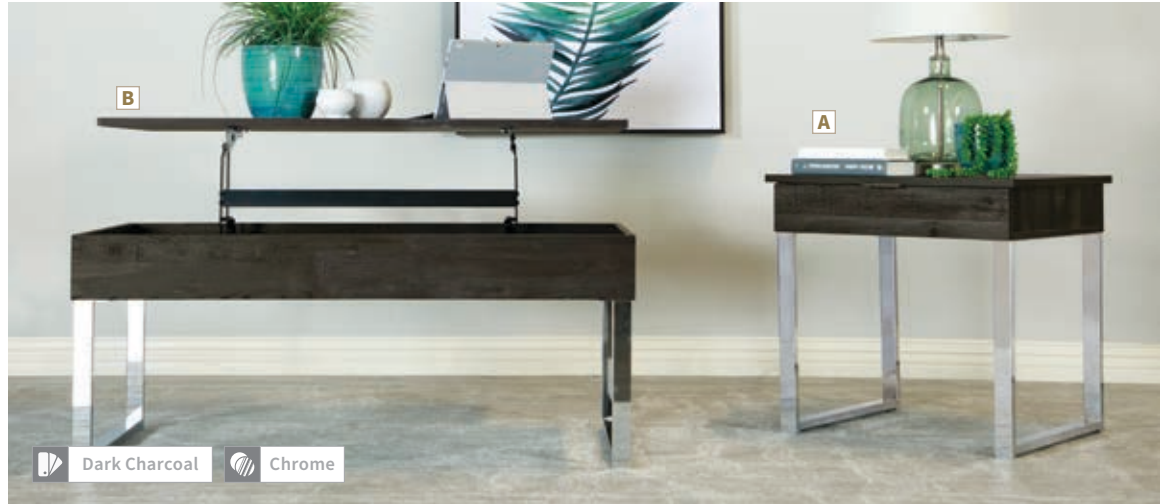

MULTI-FUNCTIONAL LIFT TOP OCCASIONALS

Effortlessly tailor the height to your liking, while unveiling a spacious storage compartment for all your additional needs

A End Table 723457
23.50"w x 23.75"d x 24.25"h

B Lift Top Coffee Table 723458
47.25"w x 23.50"d x 20.00"- 28.75"h

MATERIALS: Particle board, MDF, paper veneer, and metal

C End Table 723777
23.50"w x 23.75"d x 24.25"h

D Lift Top Coffee Table 723778
47.25"w x 23.50"d x 20.00"- 25.00"h

MATERIALS: Particle board, MDF, paper veneer, and metal