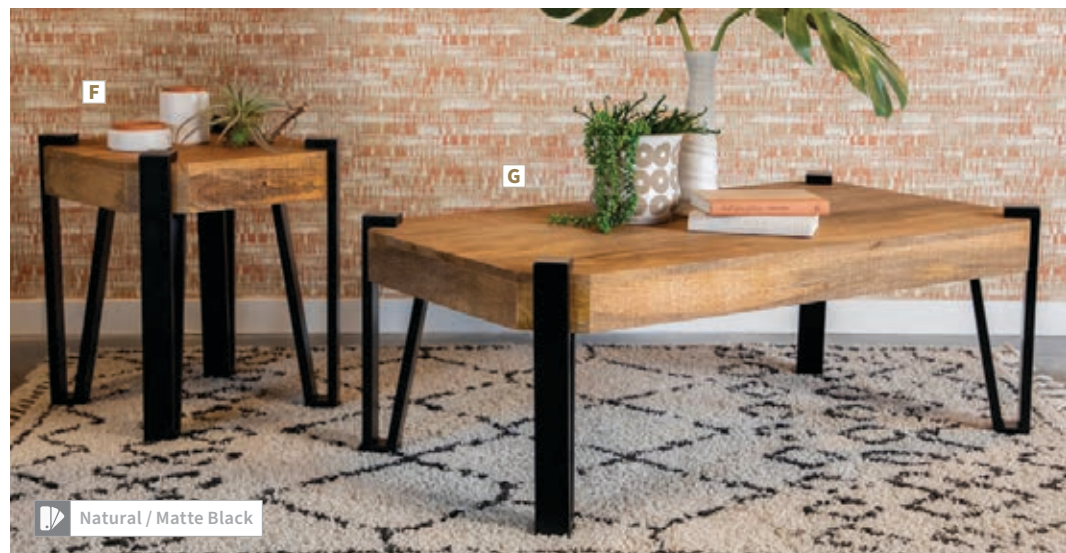

G Coffee Table 724118
50.00"w x 27.00"d x 18.00"h

MATERIALS:
Mango wood and iron

Smoke Grey / Black

Natural / Matte Black

Natural / Matte Black

Embracing the essence of natural design, each piece of these occasional tables is meticulously crafted in India, showcasing the inherent beauty of the wood in its purest form.