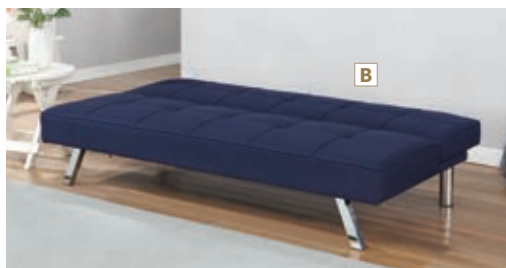

Blue Linen-Like Fabric Chrome