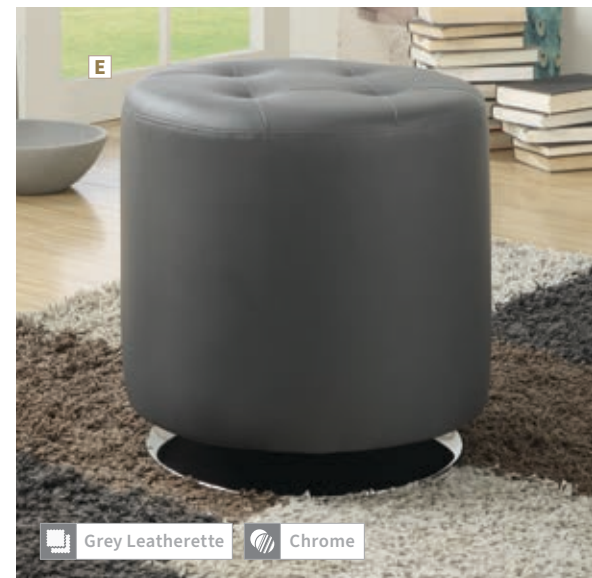

Grey Leatherette | Chrome

E Ottoman 500555
17.75"dia x 17.50"h