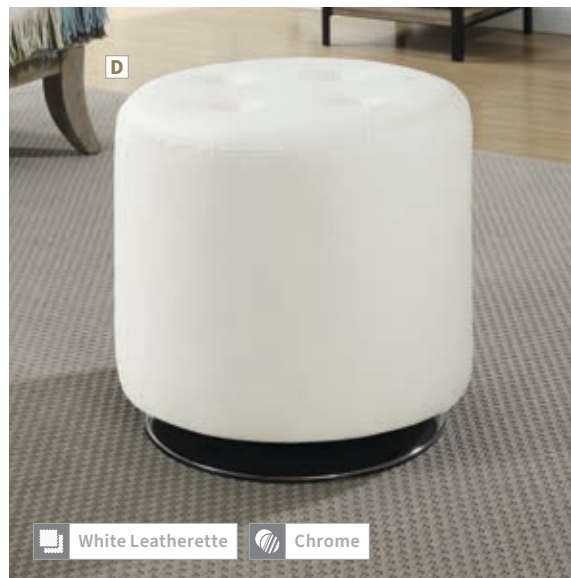

Grey Leatherette | Chrome

White Leatherette | Chrome

D Ottoman 500554
17.75"dia x 17.50"h