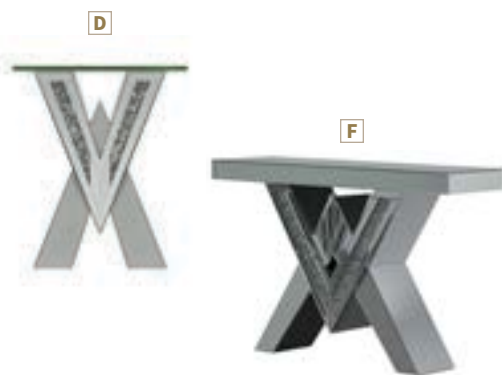

MATERIALS: Glass, mirror, and MDF