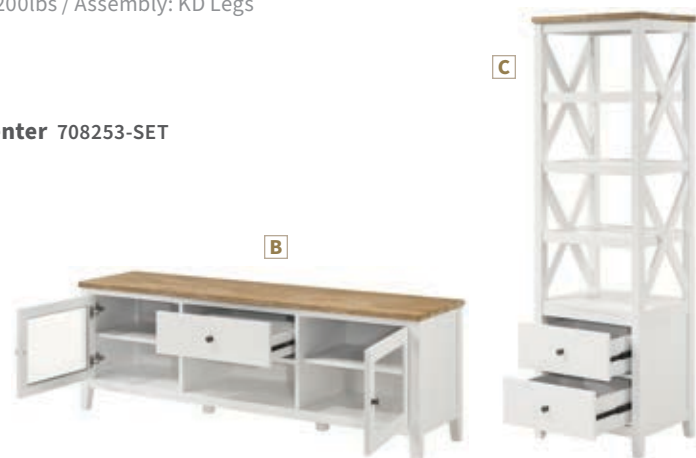

A NEW 3 PC Entertainment Center 708253-SET

111.00" w x 16.50" d x 72.00" h

B NEW 67" TV Console 708253

67.00" w x 16.50" d x 23.50" h

C NEW Media Tower 708254

22.00" w x 16.50" d x 72.00" h

NEW

TABBY