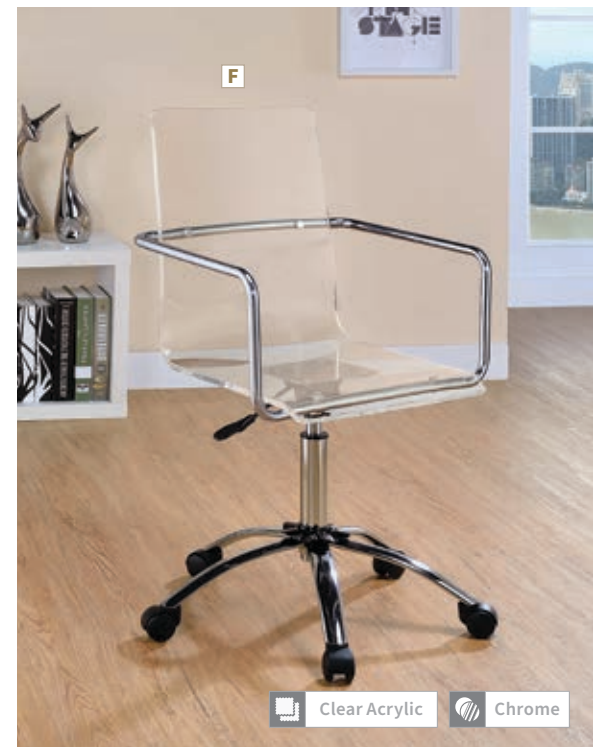

F Office Chair 801436
23.50" w x 23.50" d x 34.75"-39.75" h
Seat 16.00" d x 18.00"-23.00" h