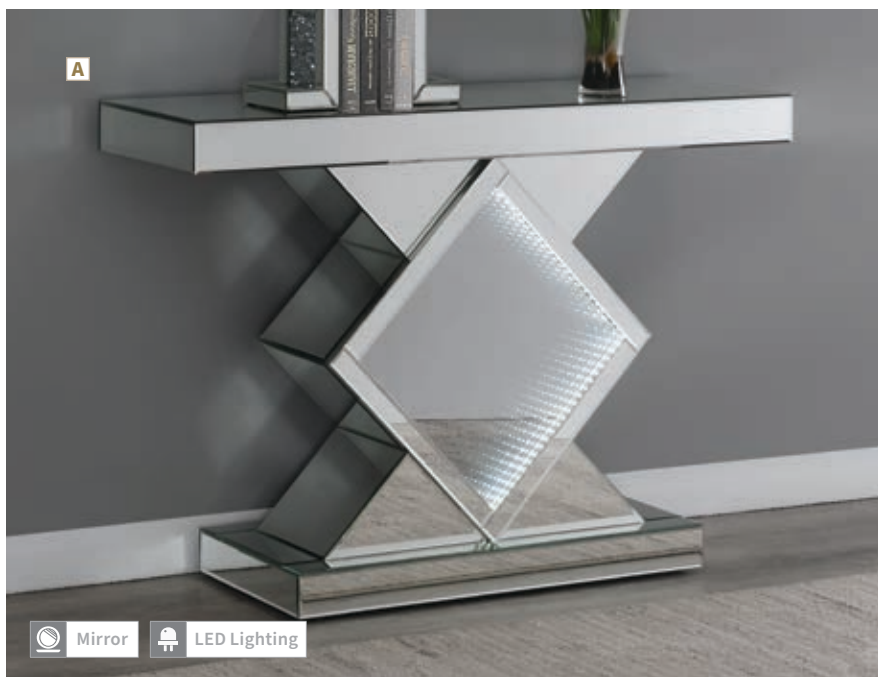

A Accent Cabinet 959619
31.75" w x 16.00" d x 32.00" h

B Accent Cabinet 951100
59.50" w x 18.00" d x 36.00" h

MATERIALS: Mirror and MDF

HOME DÉCOR

GLAMOROUS + MODERN CONSOLE TABLES

These Awe-Inspiring Masterpieces are Ready to Illuminate your Space, Casting a Radiant Glow