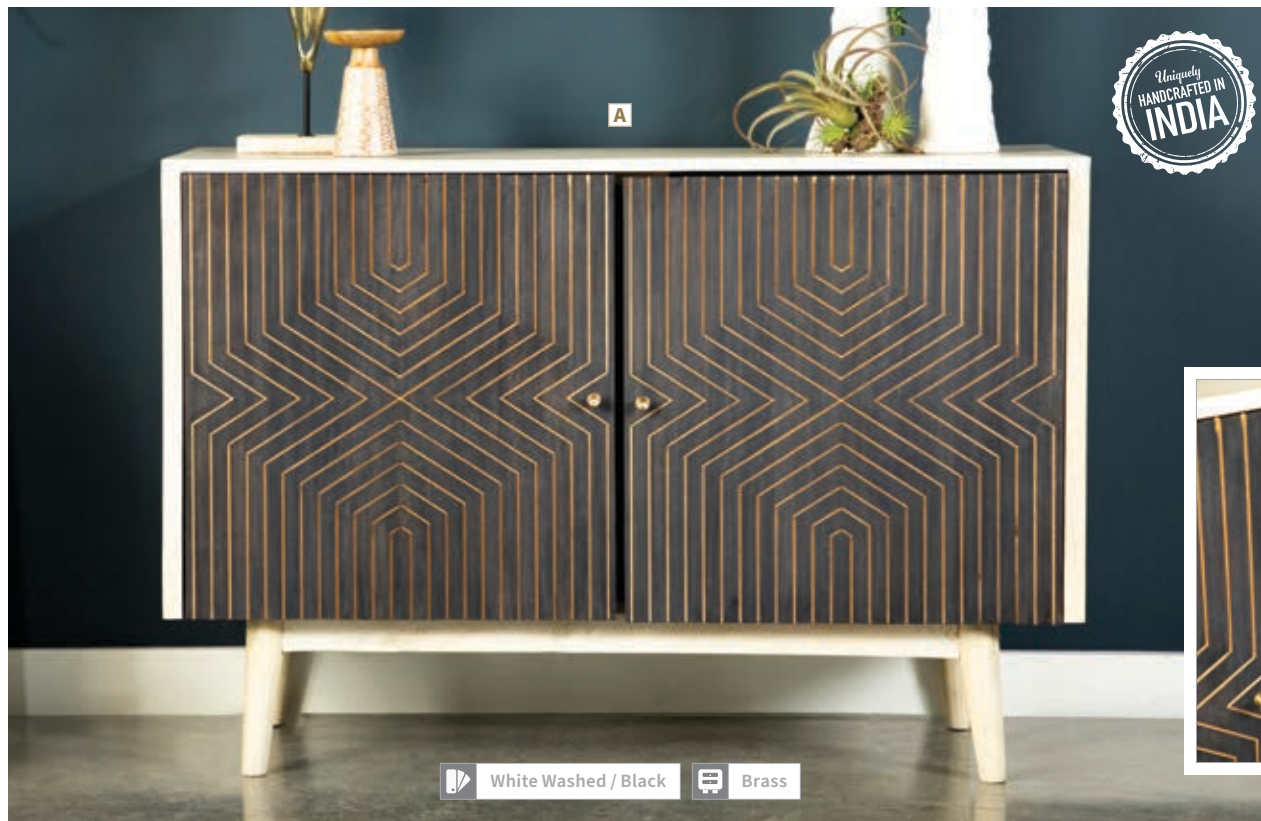

The black finish serves as a backdrop to the eye-catching gold geometric pattern, forming a captivating diamond design on each cabinet door.

A Accent Cabinet 953430
43.00"w x 16.00"d x 30.00"h