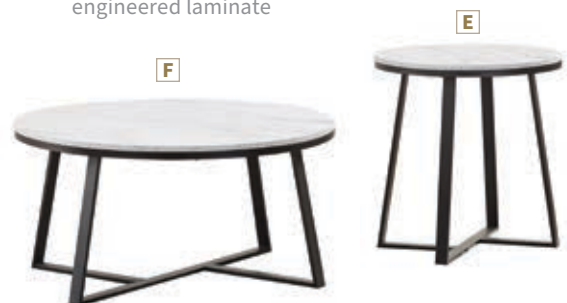

E End Table 723237
23.00"dia x 24.00"h

F Coffee Table 723238
36.00"dia x 18.00"h

MATERIALS: Metal, MDF, and
engineered laminate