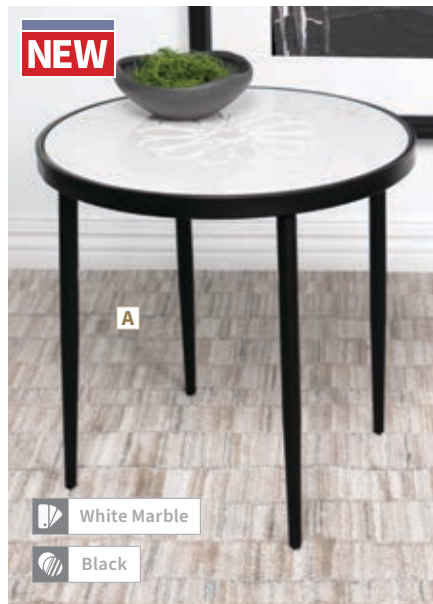

STYLISH ACCENT TABLES FROM INDIA

The Perfect Landing, Brimming with Versatility!

- **A** **NEW** Side Table 930166
  20.50"dia x 20.00"h
- **B** **NEW** Side Table 930188
  20.50"dia x 20.00"h
- **C** **Accent Table** 935878
  16.25"dia x 21.50"h

MATERIALS: Iron, MDF, and marble