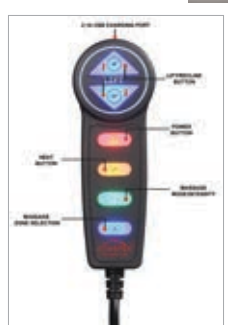

A Power Lift Recliner 609402P

27.00"w x 35.50"d x 41.50"h
Seat 20.00"d x 19.50"h

B Power Lift Recliner 609403P

27.00"w x 35.50"d x 41.50"h
Seat 20.00"d x 19.50"h

FEATURES: Power Lift and Recline / Integrated Heat and Massage Function / USB Charging Port / Two Storage Pockets / Pocket Coil Seating / Cool Gel Memory Foam / Lift Capacity 300lbs / Assembly: KD Back