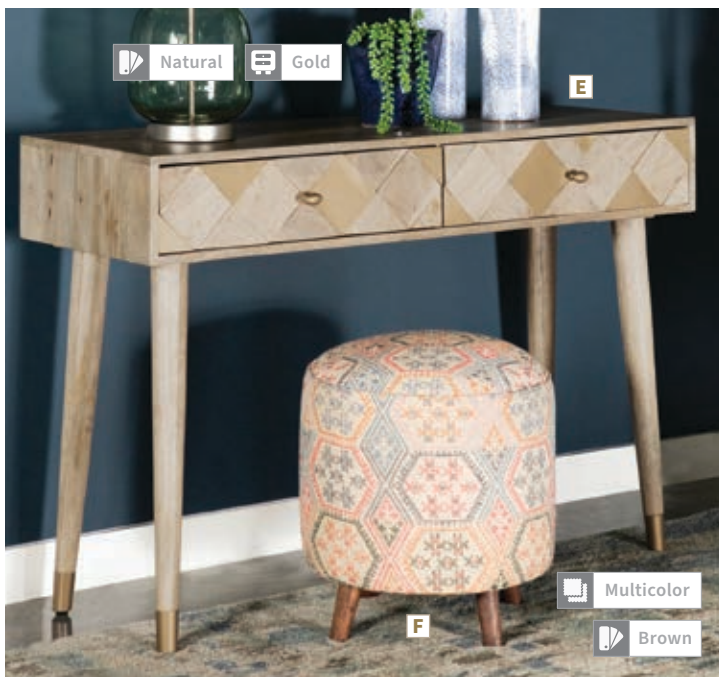

Natural Gold

Multicolor Brown

FEATURES: 2-Drawers / Full Extension Drawer Glides / Assembly: KD Legs
MATERIALS: Mango wood and MDF