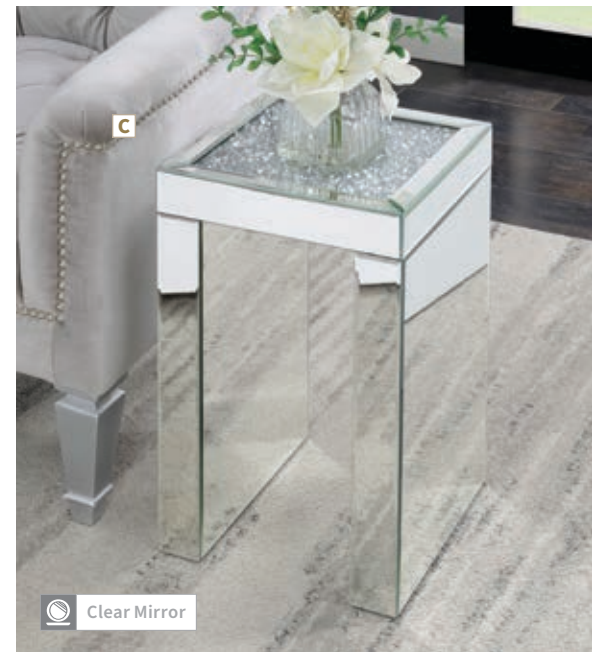

C Side Table 930207
12.00"w x 12.00"d x 19.75"h

MATERIALS: Glass, mirror, and MDF