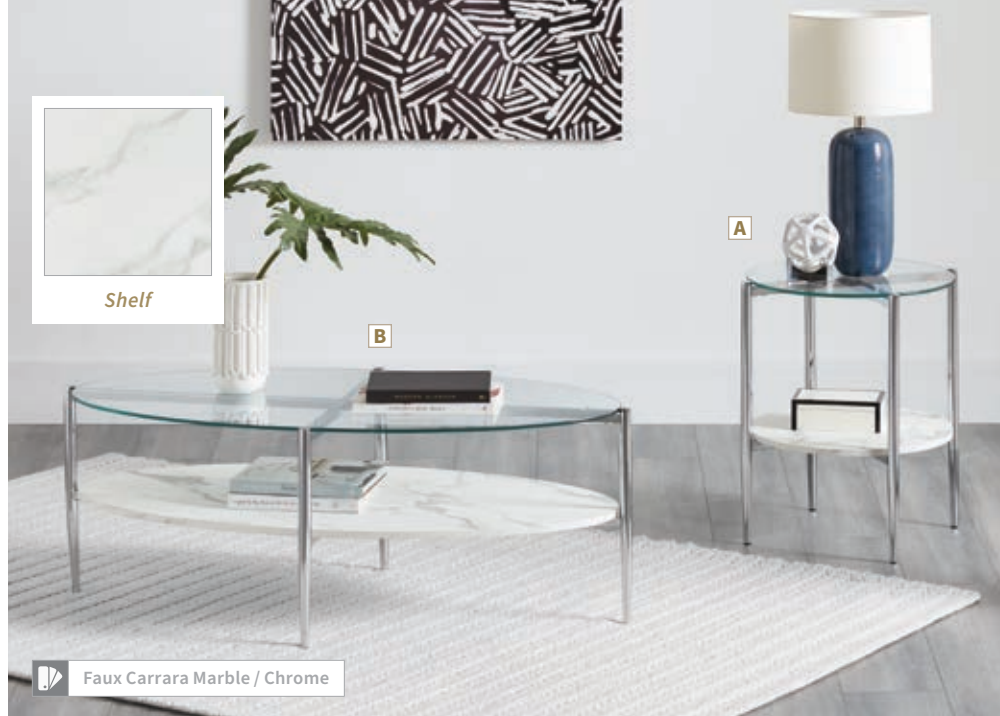

C End Table 722967
23.75"dia x 24.25"h

D 2 pc Nesting Coffee Tables 722968
Large 35.75"dia x 20.25"h
Small 27.75"dia x 15.00"h

MATERIALS: Cultured Carrara marble, MDF, and metal

E NEW End Table 708367
17.75"dia x 23.75"h