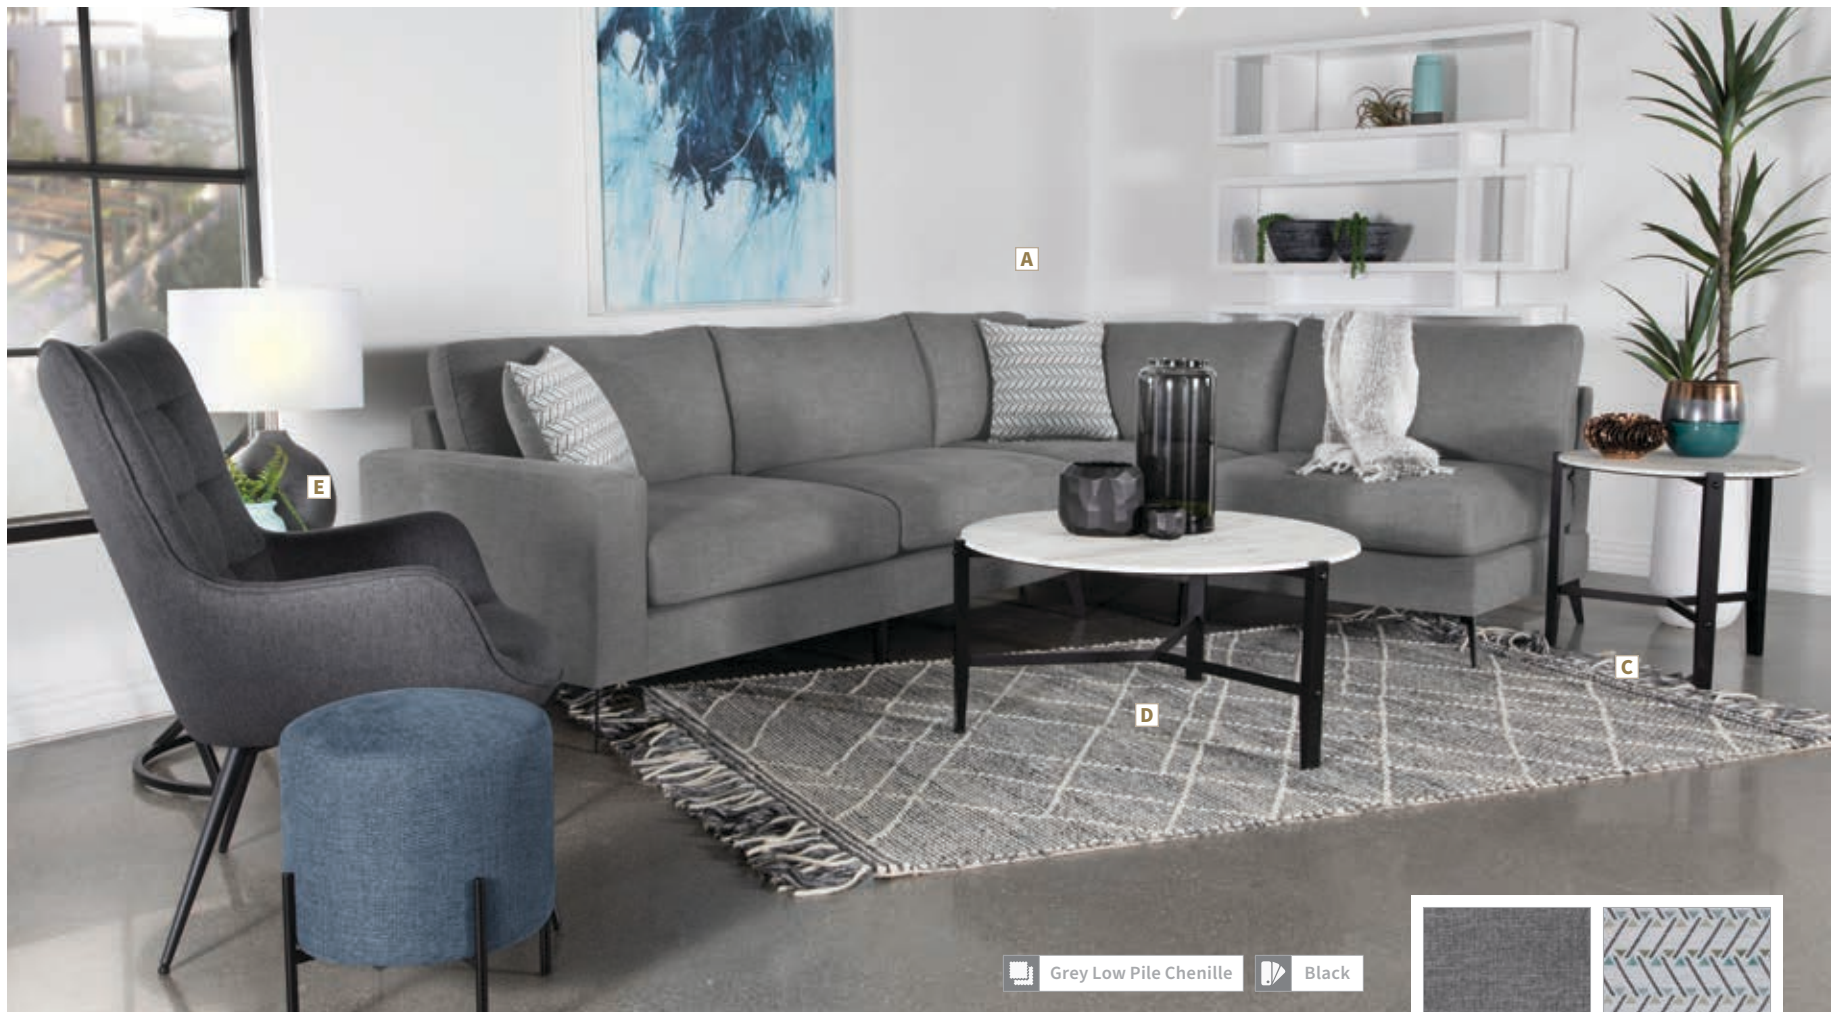

Grey Low Pile Chenille Black