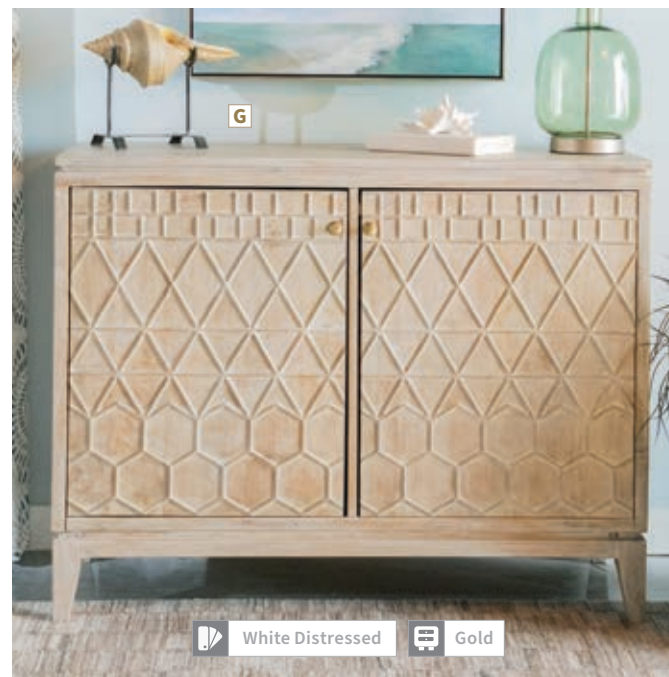

White Distressed Gold

FEATURES: 2 Adjustable Shelves / Assembly: Fully Set Up
MATERIALS: Acacia and plywood