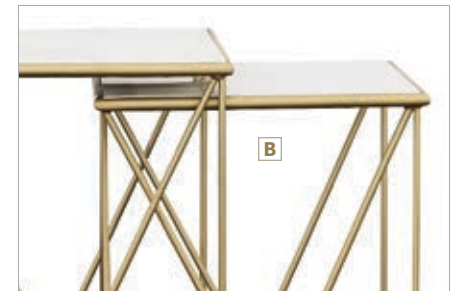

GOLD + MARBLE TABLES FROM INDIA

Chic Tables Elevated
with White Marble Tops!

A Accent Table 930060
16.00"dia x 22.00"h

B 2 pc Nesting Tables 930075
(L) 20.00"w x 18.00"d x 20.00"h
(S) 18.00"w x 16.00"d x 18.00"h

C 2 pc Nesting Tables 935849
(L) 22.00"dia x 16.25"h
(S) 14.25"dia x 14.25"h

MATERIALS: Mango wood, marble, and iron