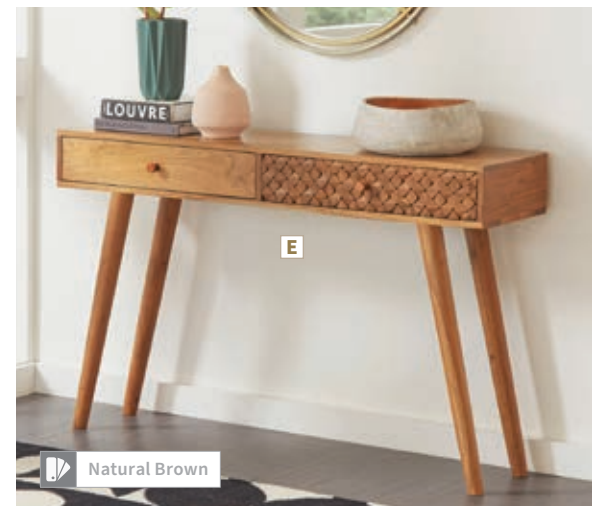

E Console Table 951790
47.00"w x 12.00"d x 30.00"h

FEATURES: 2-Drawers / Wood Drawer Glides / Assembly: KD Legs
MATERIALS: Solid acacia wood