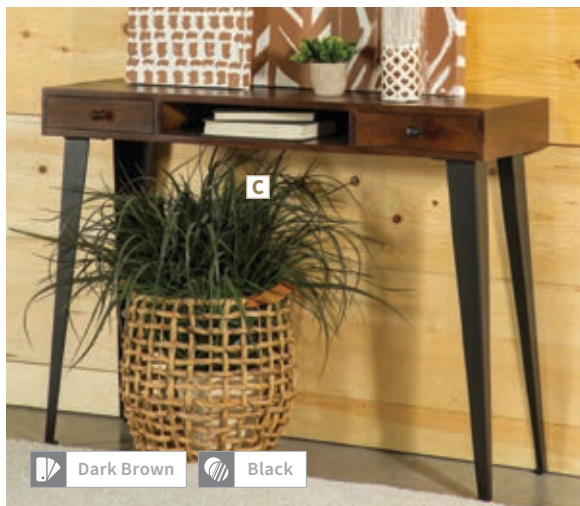

C Console Table 953560
42.00"w x 12.00"d x 30.00"h

FEATURES: 2-Drawers / Wood Drawer Glides / Assembly: KD Legs
MATERIALS: Solid mango wood