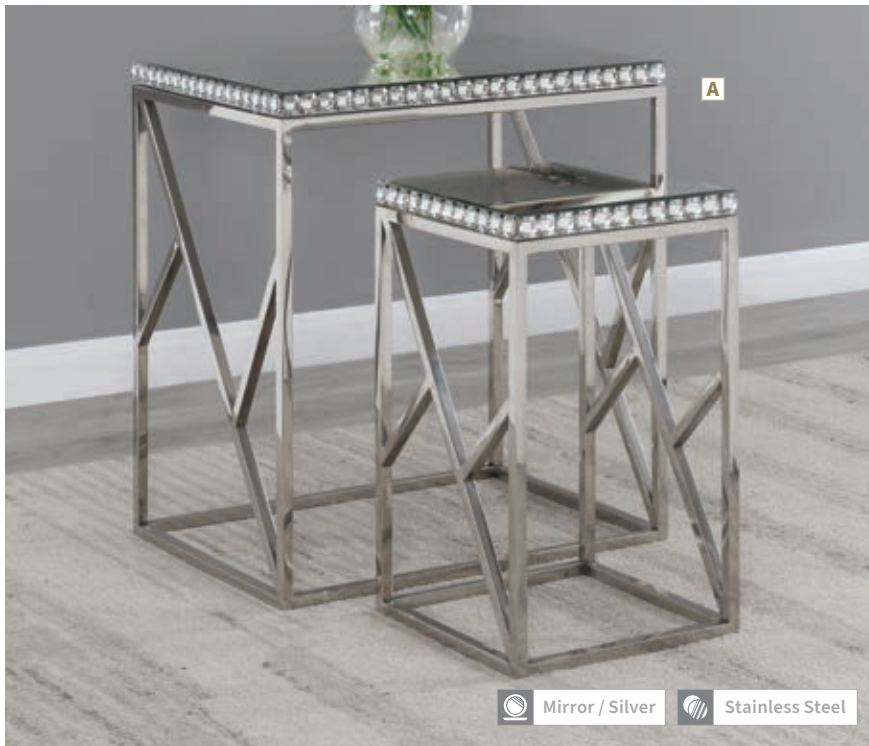

Mirror / Silver Stainless Steel

A 2 pc Nesting Tables 930226
(L) 21.75"w x 16.00"d x 23.50"h
(S) 12.00"w x 12.00"d x 19.75

MATERIALS: Metal, mirror, and MDF