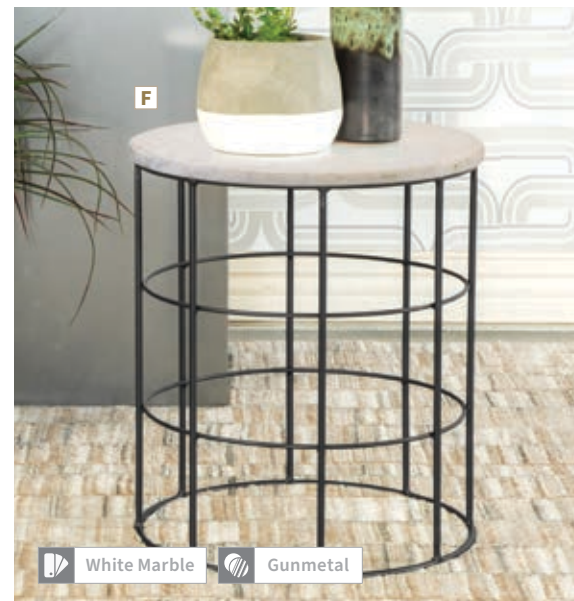

White Marble | Gunmetal

MATERIALS: Marble and iron

F Accent Table 931209
16.25"dia x 18.25"h