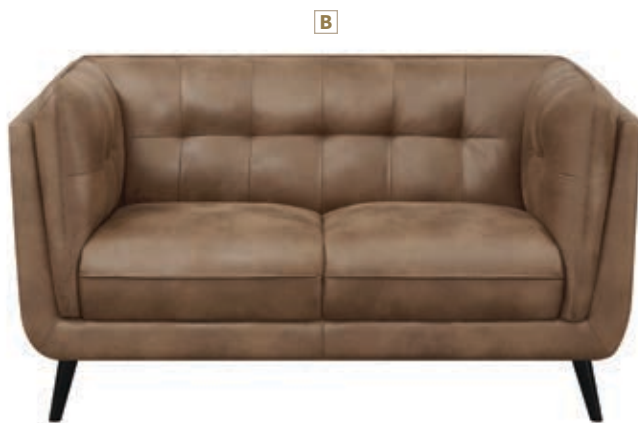

THATCHER COLLECTION

Welcome guests to your contemporary living room with our chic mid-century modern seating set. The plush shelter back design and grid tufting details offer exceptional comfort. It is upholstered in soft brown coated microfiber, with welt trim accents and flared tapered dark brown wood legs.

- **A Sofa 509421**
  83.00" w x 34.00" d x 34.00" h
  Seat 21.50" d x 20.00" h
- **B Loveseat 509422**
  62.50" w x 34.00" d x 34.00" h
  Seat 21.50" d x 20.00" h
- **C Chair 509423**
  40.50" w x 34.00" d x 34.00" h
  Seat 21.50" d x 20.00" h
- **D End Table 724317**
  22.00" w x 22.00" d x 24.50" h
- **E Coffee Table 724318**
  30.00" w x 26.00" d x 18.50" h