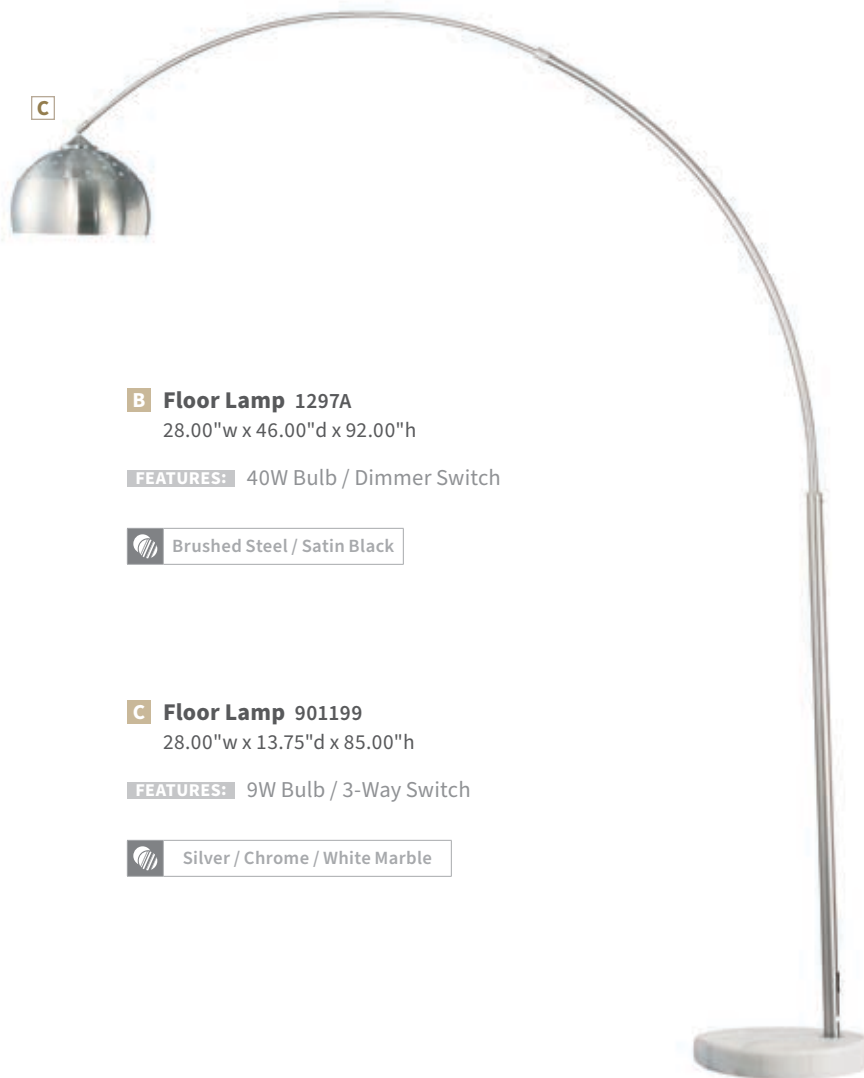

FEATURES: 9W Bulb / 3-Way Switch

Brushed Steel / Chrome

B Floor Lamp 1297A
28.00"w x 46.00"d x 92.00"h

FEATURES: 40W Bulb / Dimmer Switch

Brushed Steel / Satin Black

C Floor Lamp 901199
28.00"w x 13.75"d x 85.00"h