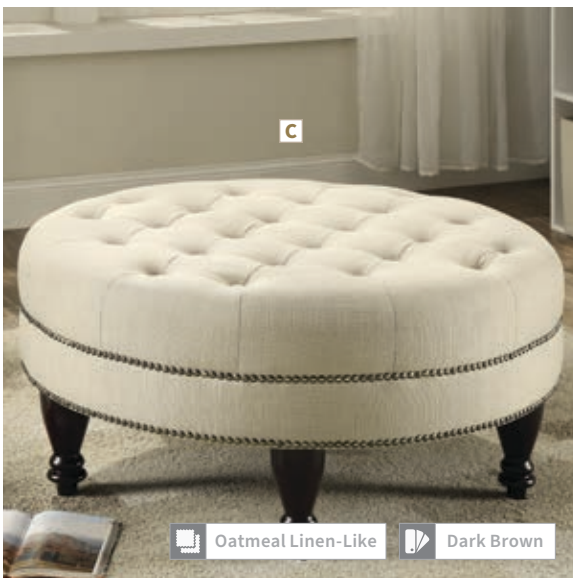

Round Ottoman Options with Upscale Designs!

C Ottoman 500018
34.00"dia x 17.00"h