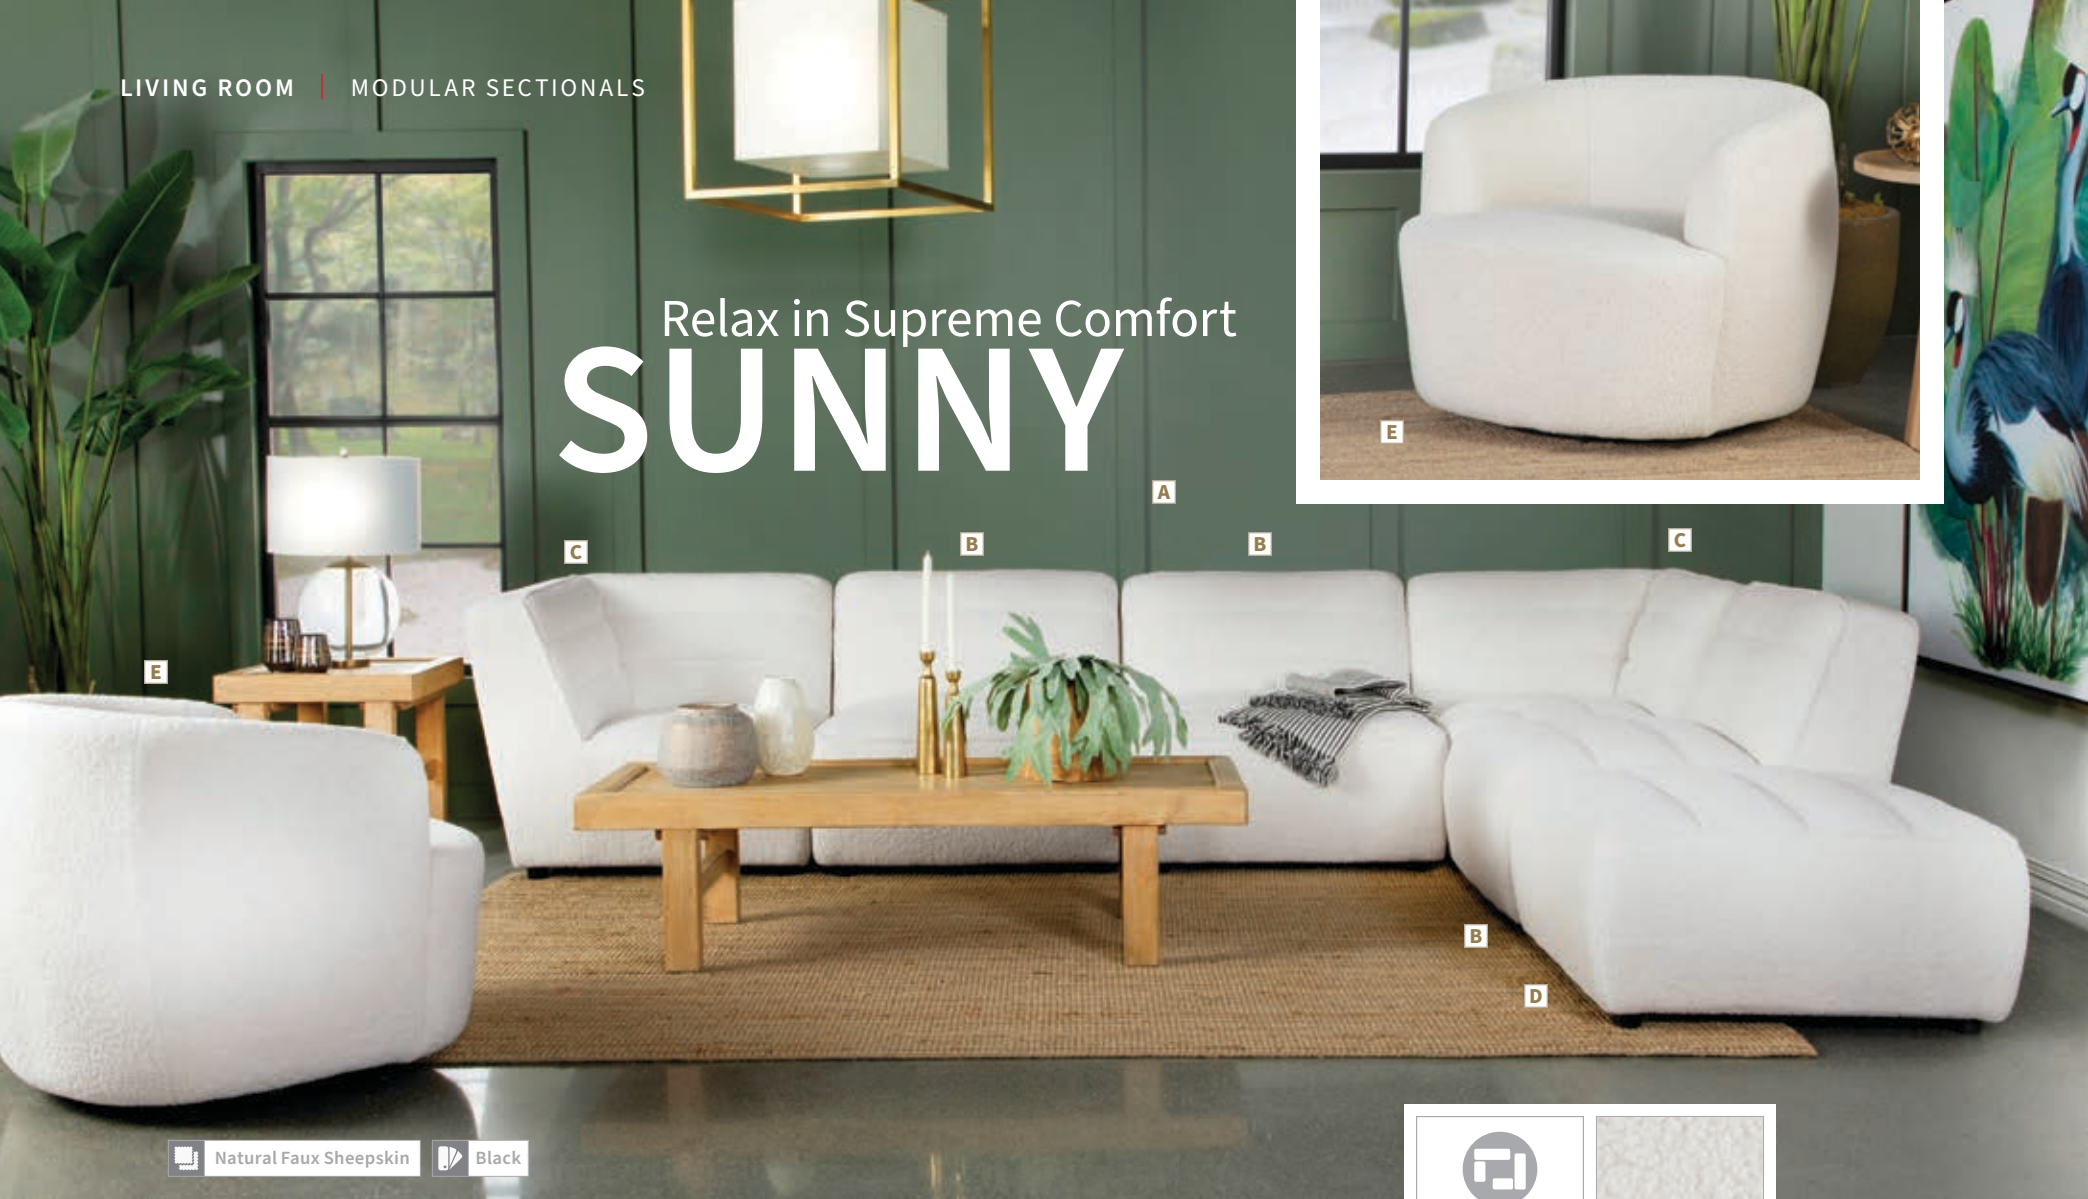

Accent Pillow

Relax in Supreme Comfort

SUNNY

 Natural Faux Sheepskin  Black

FEATURES: Cushions: Tight Seat & Back / Pocket Coil Springs / Sinuous Spring Deck / Fully Encased Solid Wood Frame / Assembly Type: KD Legs