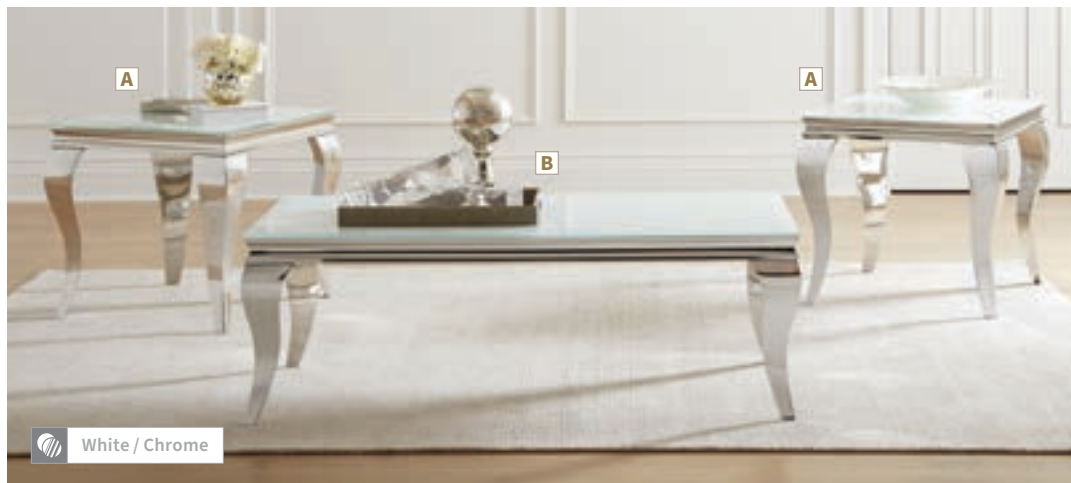

ELEGANT + CONTEMPORARY OCCASIONAL TABLES

Sleek Ultra-Modern
Look and Feel

LIVING ROOM

A End Table 707767
24.50"w x 24.50"d x 22.50"h

B Coffee Table 707768
51.75"w x 28.00"d x 17.50"h

MATERIALS: Tempered glass
and stainless steel