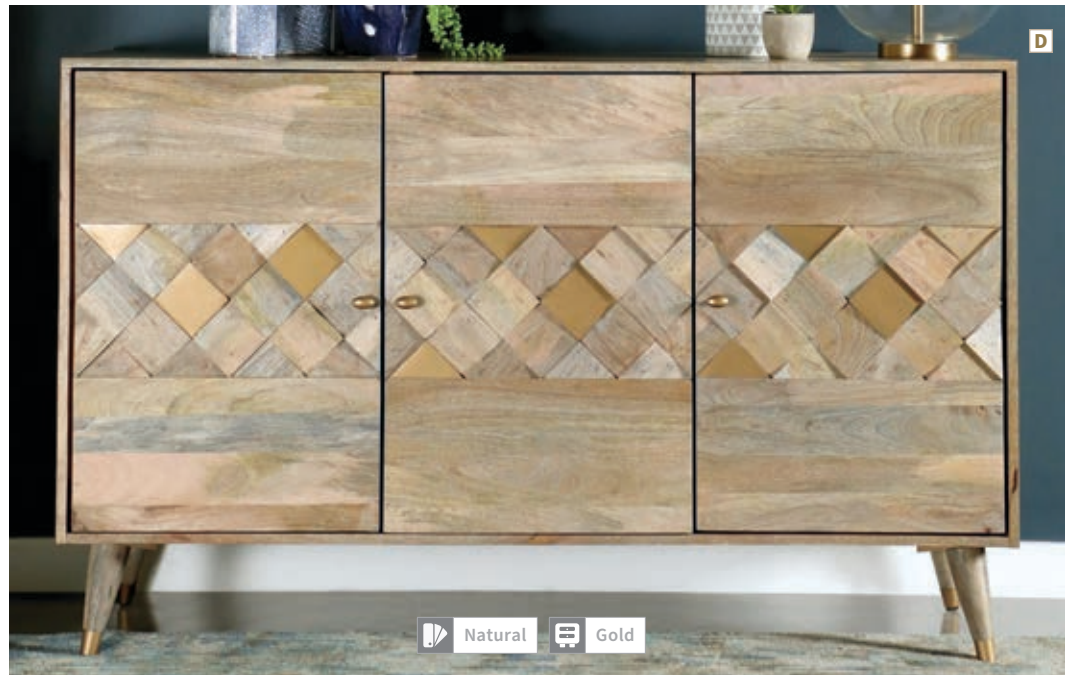

Natural Gold

FEATURES: 3-Doors / 2-Adjustable Shelves / Assembly: KD Legs
MATERIALS: Mango wood and MDF

E Console Table 933460
44.00"w x 16.00"d x 30.00"h