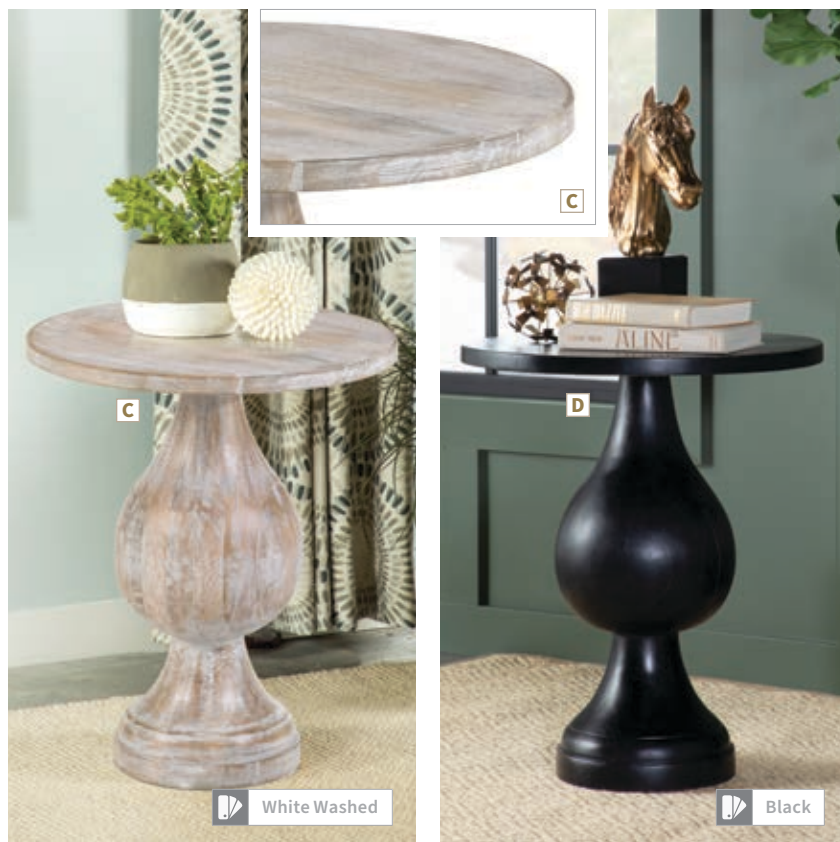

D Accent Table 915108
 20.25"dia x 24.00"h

E Accent Table 936069
 25.00"dia x 26.25"h

F Accent Table 936070
 25.00"dia x 26.25"h

MATERIALS: Rattan, banana
 leaf, and plywood

MATERIALS: Mango wood

Natural **Black Stain**