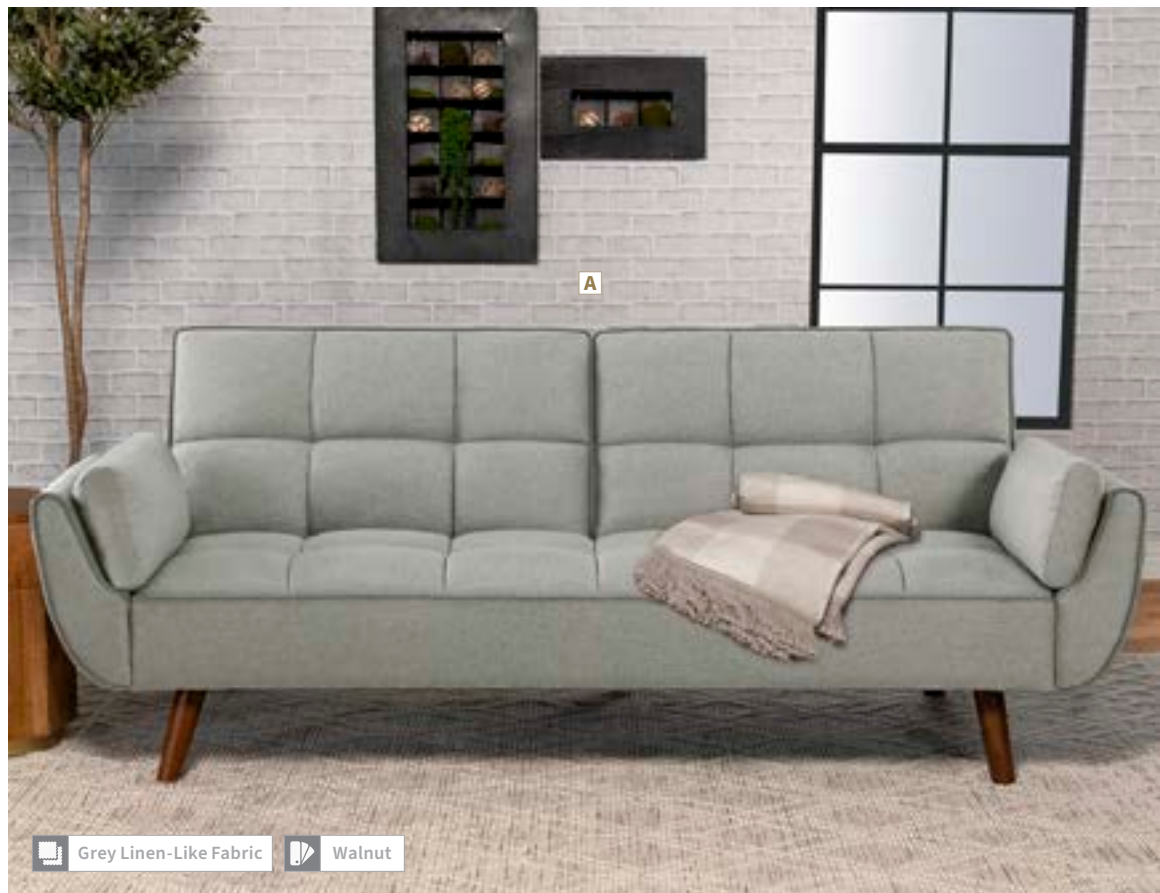

Grey Linen-Like Fabric Walnut