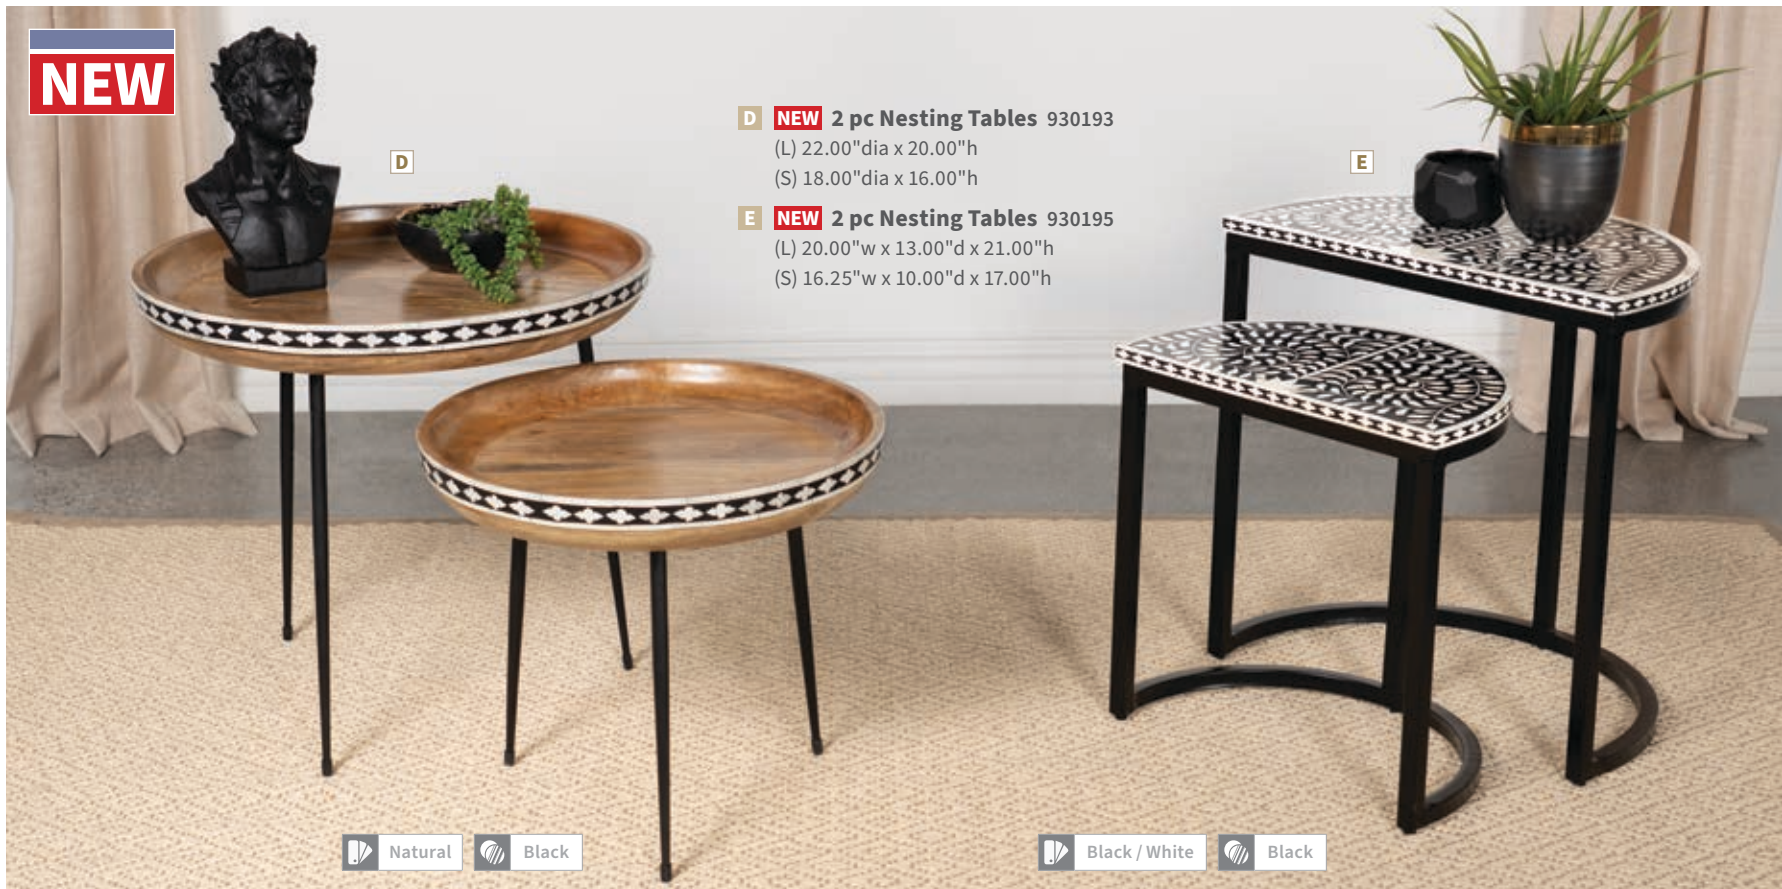

MATERIALS: Mango wood, bone inlay, and metal

MATERIALS: MDF, bone inlay, and iron