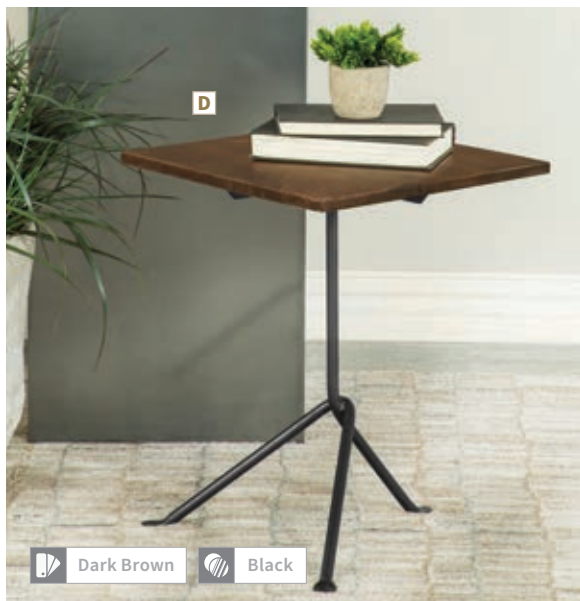

C NEW 2 pc Nesting Tables 930241
 (L) 21.50"w x 20.00"d x 16.50"h
 (S) 15.75"w x 15.75"d x 14.50"h

Dark Brown | Black

MATERIALS: Mango wood and iron

D Accent Table 931206
 15.75"w x 15.75"d x 20.00"h

White Marble | Gold