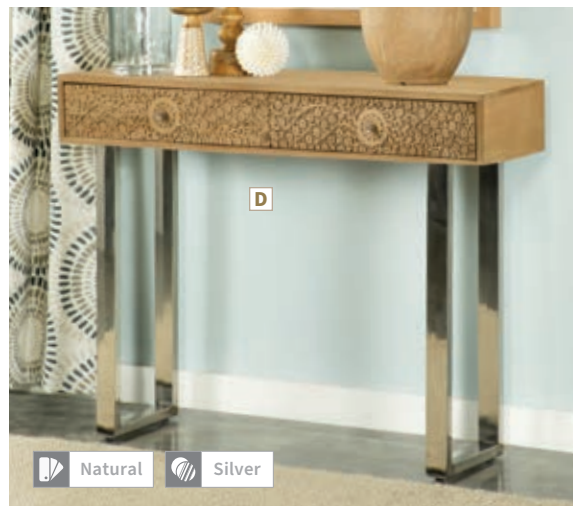

D Console Table 953512
42.00"w x 12.00"d x 32.00"h

FEATURES: 2-Drawers / Wood Drawer Glides / Assembly: KD Legs
MATERIALS: Mango wood, MDF, and stainless steel