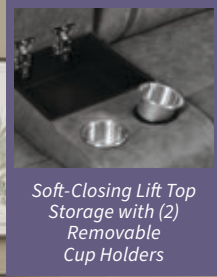

45.00" w x 45.00" d x 40.00" h

Seat 22.00" d x 20.00" h

RAF Loveseat 600440RL

70.00" w x 41.00" d x 40" h

Seat 22.00" d x 20.00" h

Control panel with USB charging port

Soft-Closing Lift Top Storage with (2) Removable Cup Holders