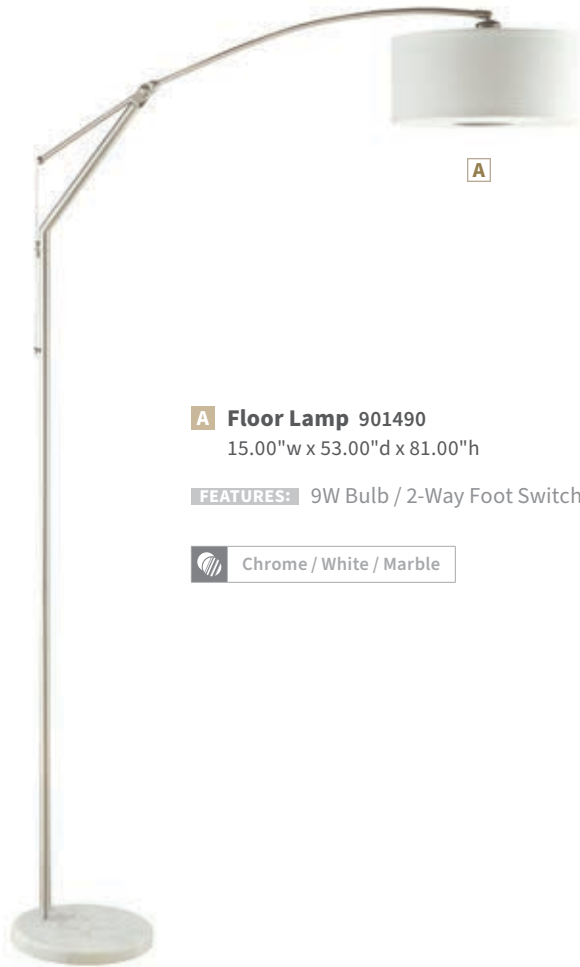

A Floor Lamp 901490
15.00"w x 53.00"d x 81.00"h

FEATURES: 9W Bulb / 2-Way Foot Switch

Chrome / White / Marble