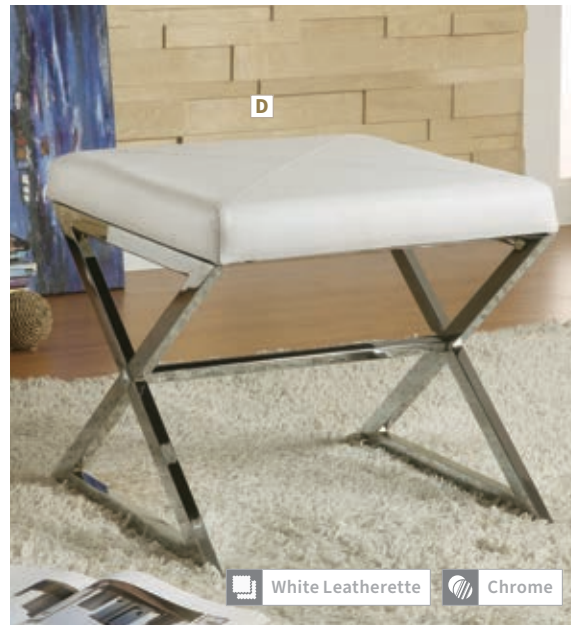

B Bench 501156
48.00" w x 16.00" d x 18.50" h

Enhance your space with a cool, modern vibe through these sleek silhouettes, offering both style and additional seating options.

C Ottoman 500423
24.00" w x 24.00" d x 18.00" h