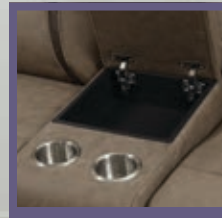

Loveseat Storage Console with Two Removable Cup Holders