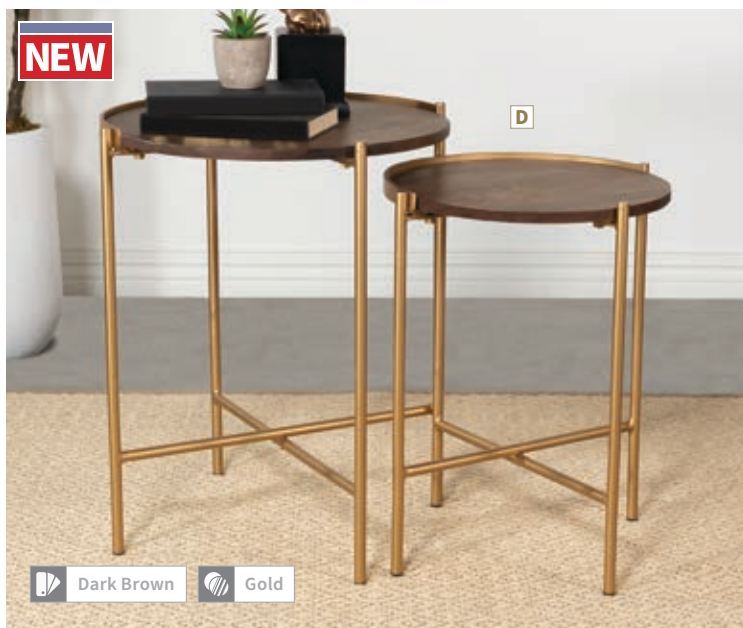

D Dark Brown Gold

MATERIALS: Mango wood and iron