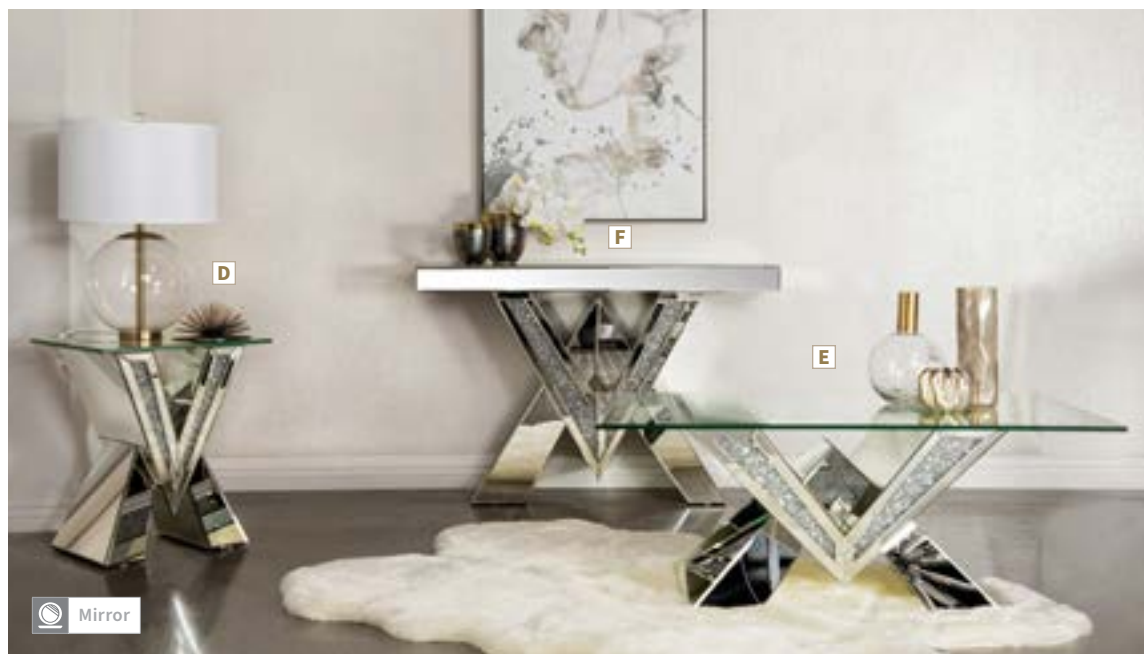

MATERIALS: Glass, mirror, and MDF