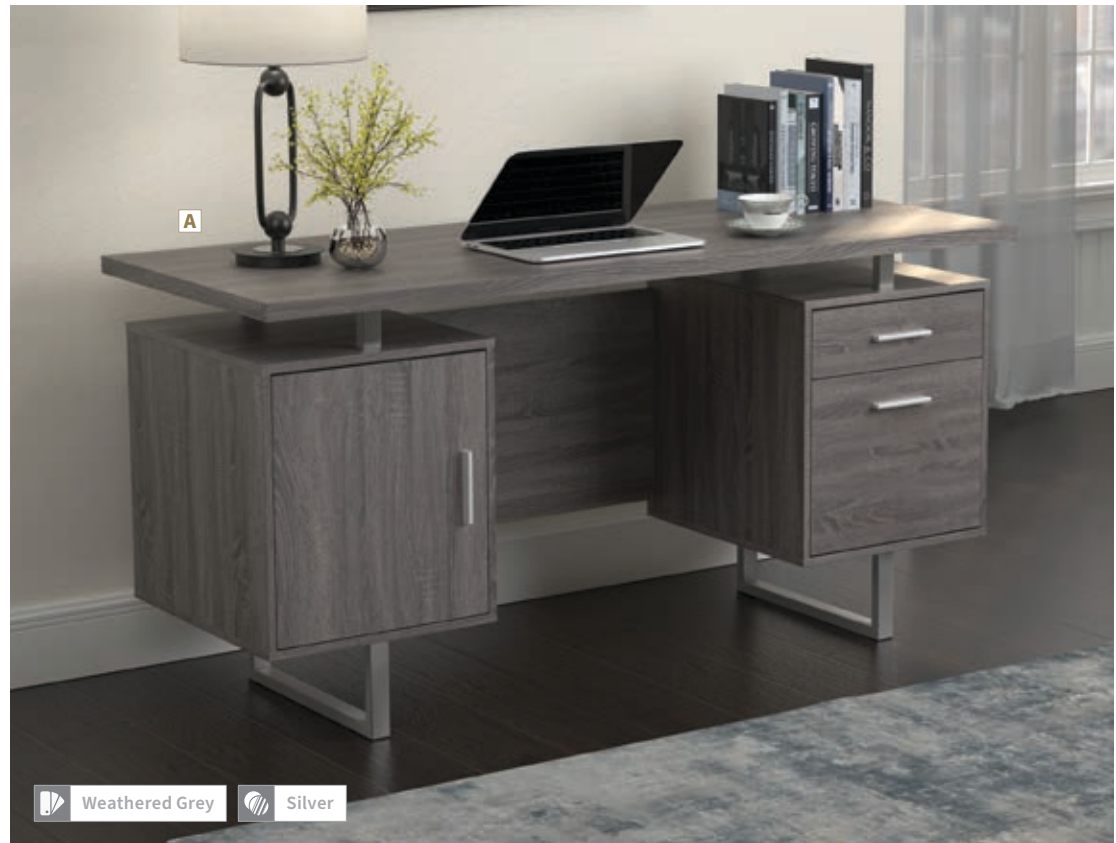

A Office Desk 800521
60.00"w x 23.50"d x 30.00"h – UDC 28.75"

FEATURES: Silver Hardware Finish / Euro Drawer Glides / File Hanging Drawer with Moveable Rods
MATERIALS: Paper laminate, MDF, hollow board with honey comb, particle board, and metal