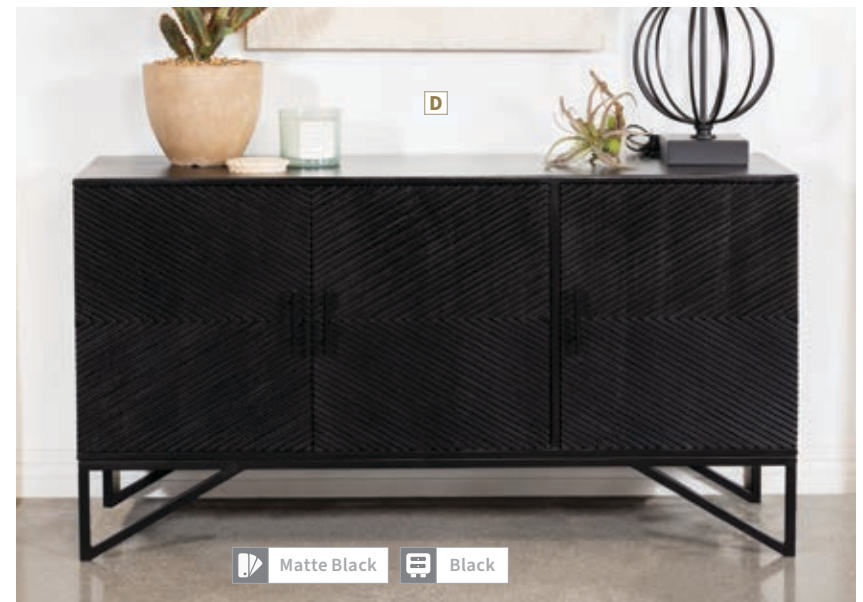

FEATURES: 2-Adjustable Shelves / Assembly: Fully Set up
MATERIALS: Metal, mango wood, MDF, and iron