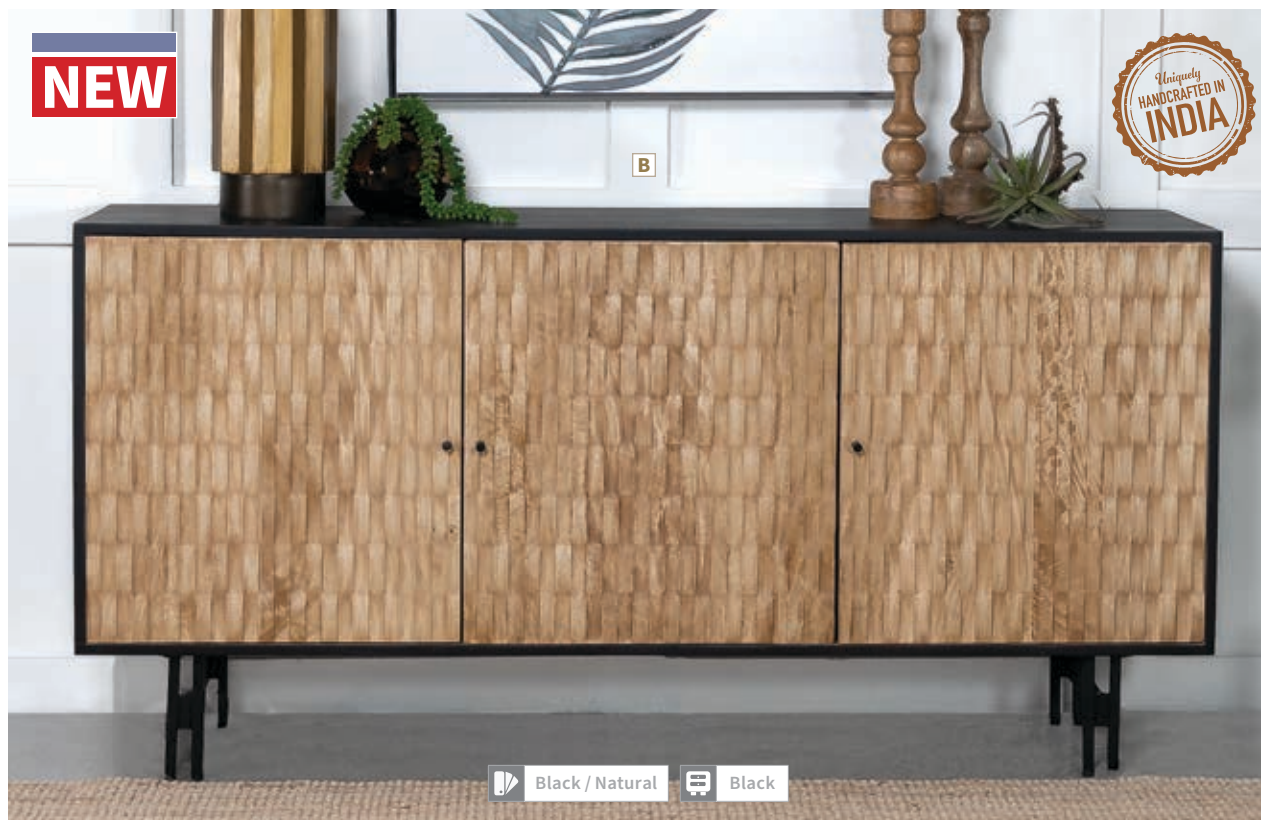

Impressively crafted from solid mango wood, this accent cabinet showcases a striking 3D tile pattern on the door front. The natural finish adds depth, while the black top and sides provide a contrasting touch.

B NEW Accent Cabinet 950383
64.00"w x 17.00"d x 31.50"h