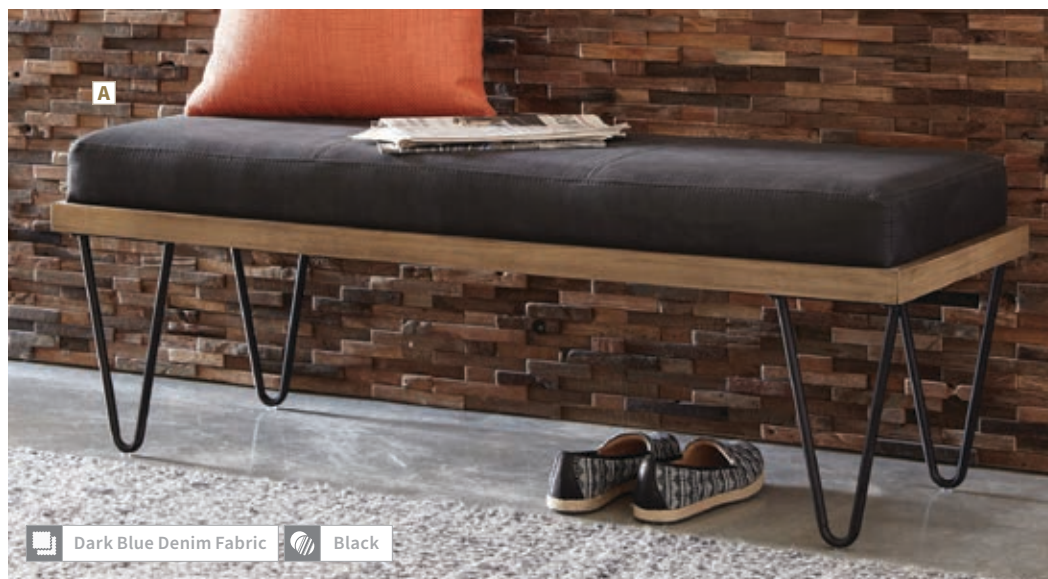

EYE-CATCHING BENCHES

Topped with Cozy Cushions—
Perfect for an Entryway
or Bedroom

Cozy fabric cushions, hairpin metal legs, a deep black leg finish, and rustic wood touches define these stylish and versatile benches.

A Bench 501837
47.50"w x 15.75"d x 16.00"h

B Bench 910258
47.25"w x 15.75"d x 16.00"h

Decorative leatherette straps adorn each side of the seat.

Complement your décor with this mid-century modern bench featuring upholstered button detailing, a self-welt frame, and an Asian hardwood leg base.

C Bench 910213
50.00"w x 18.00"d x 17.00"h