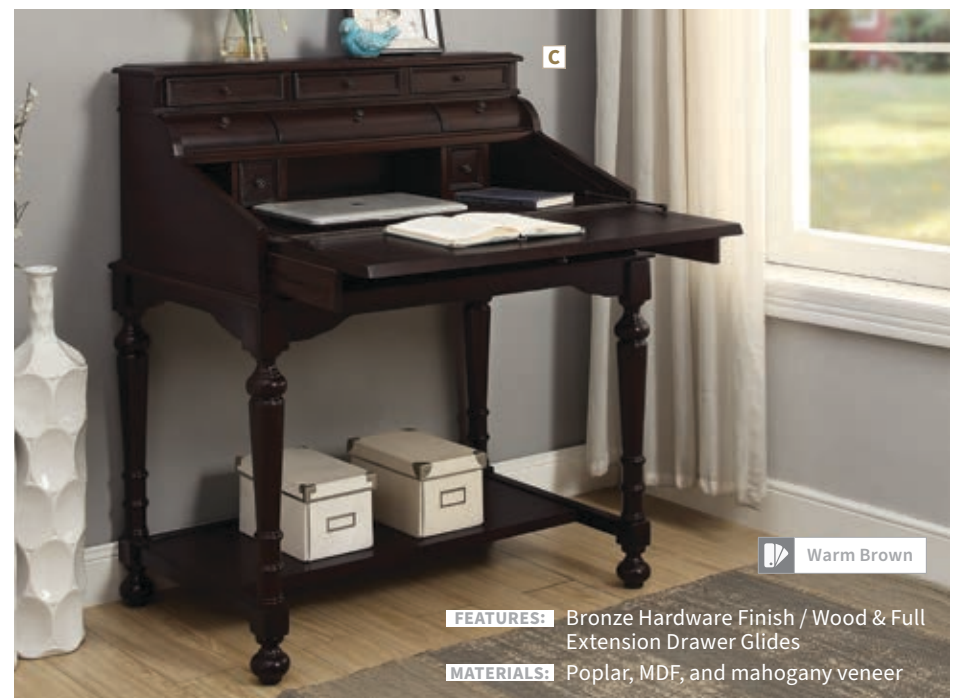

Warm Brown

FEATURES: Bronze Hardware Finish / Wood & Full Extension Drawer Glides

MATERIALS: Poplar, MDF, and mahogany veneer