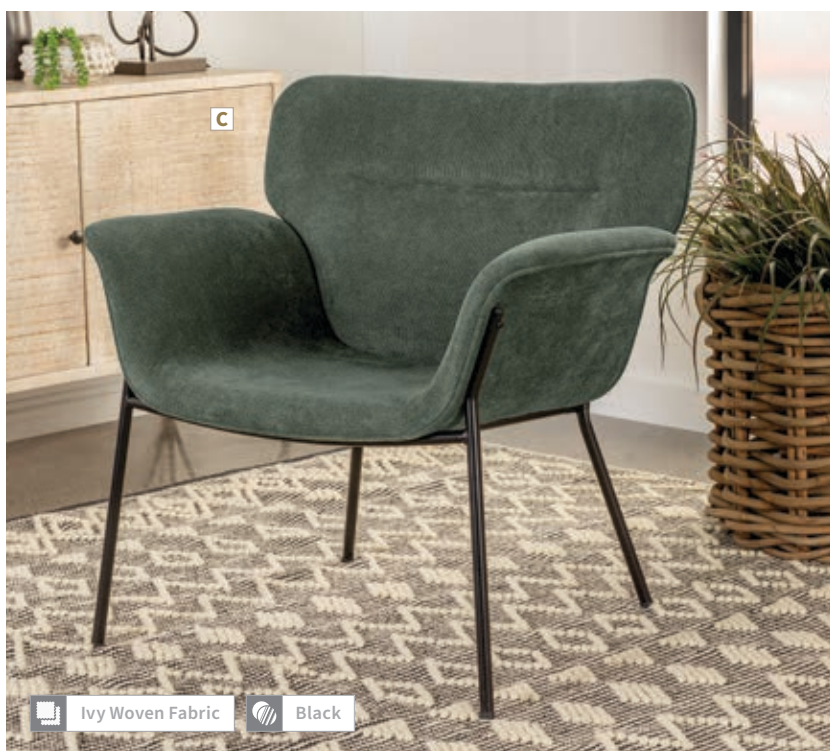

A Accent Chair 909474
29.75"w x 30.50"d x 32.00"h
Seat 22.00"d x 19.50"h