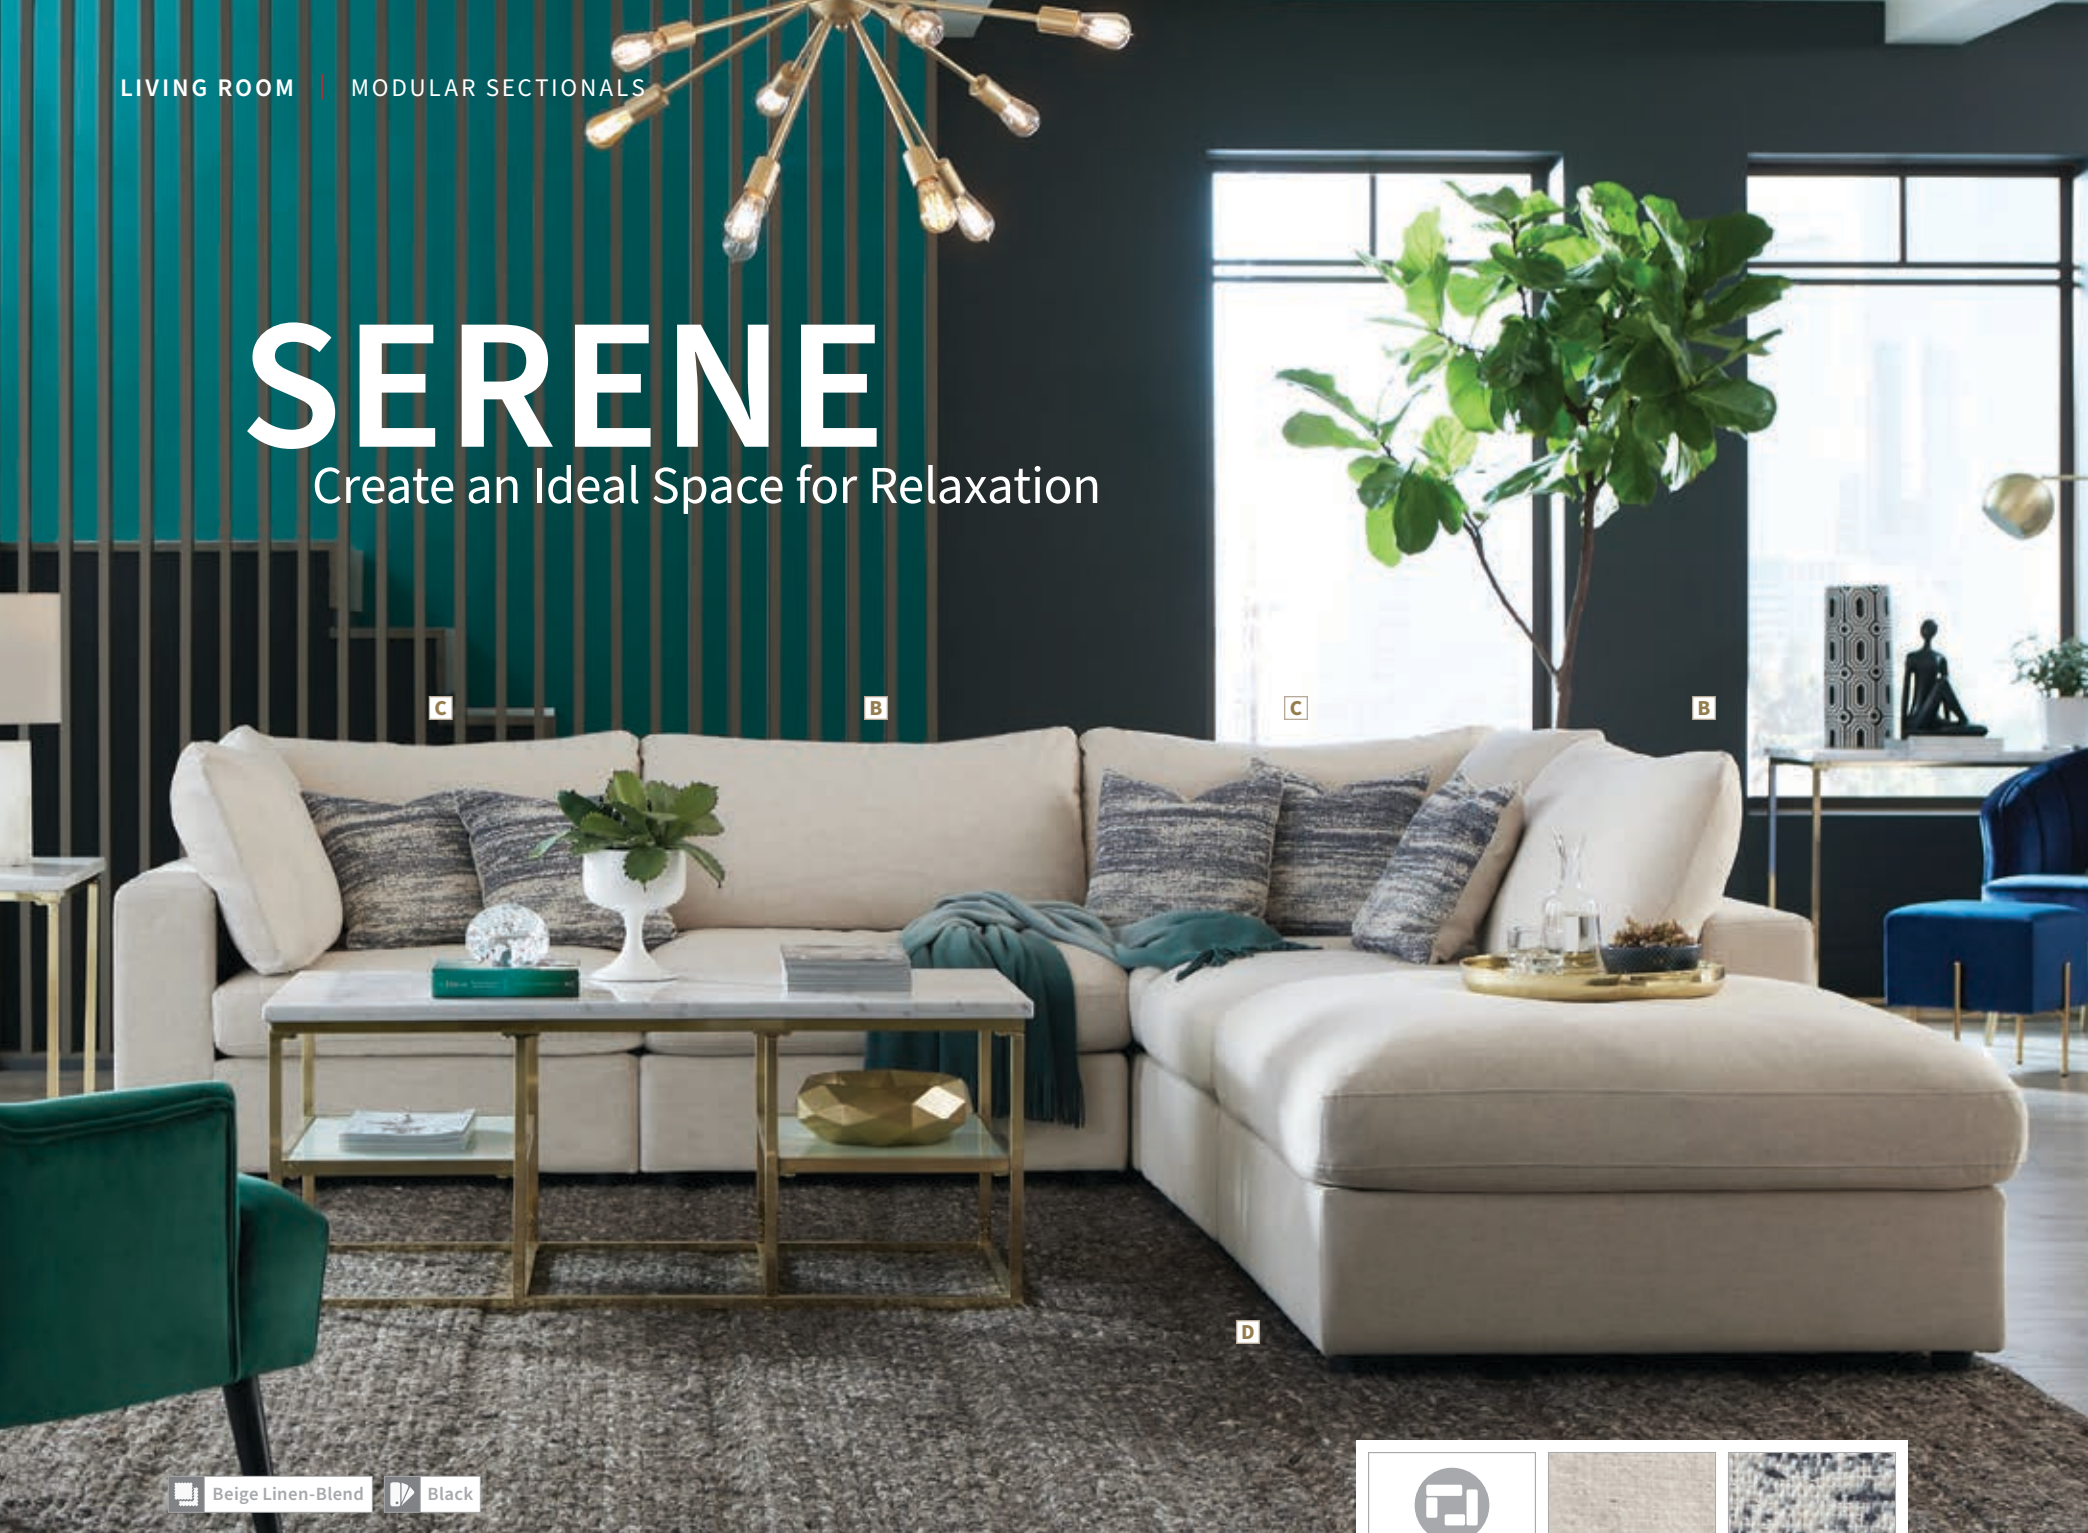

MATERIALS: Pine, rubberwood, larch wood, fabric, foam, and feather with polyester

SERENE

Create an Ideal Space for Relaxation

Beige Linen-Blend | Black

FEATURES: Cushions: Reversible Seat & Back / Feather Blend Wrapped Seating / Full Foam Seating / Sinuous Spring Deck / Fully Encased Solid Wood Frame / Accent Pillows Included: Armless Chair- 1, Corner- 1 / Assembly: KD Legs