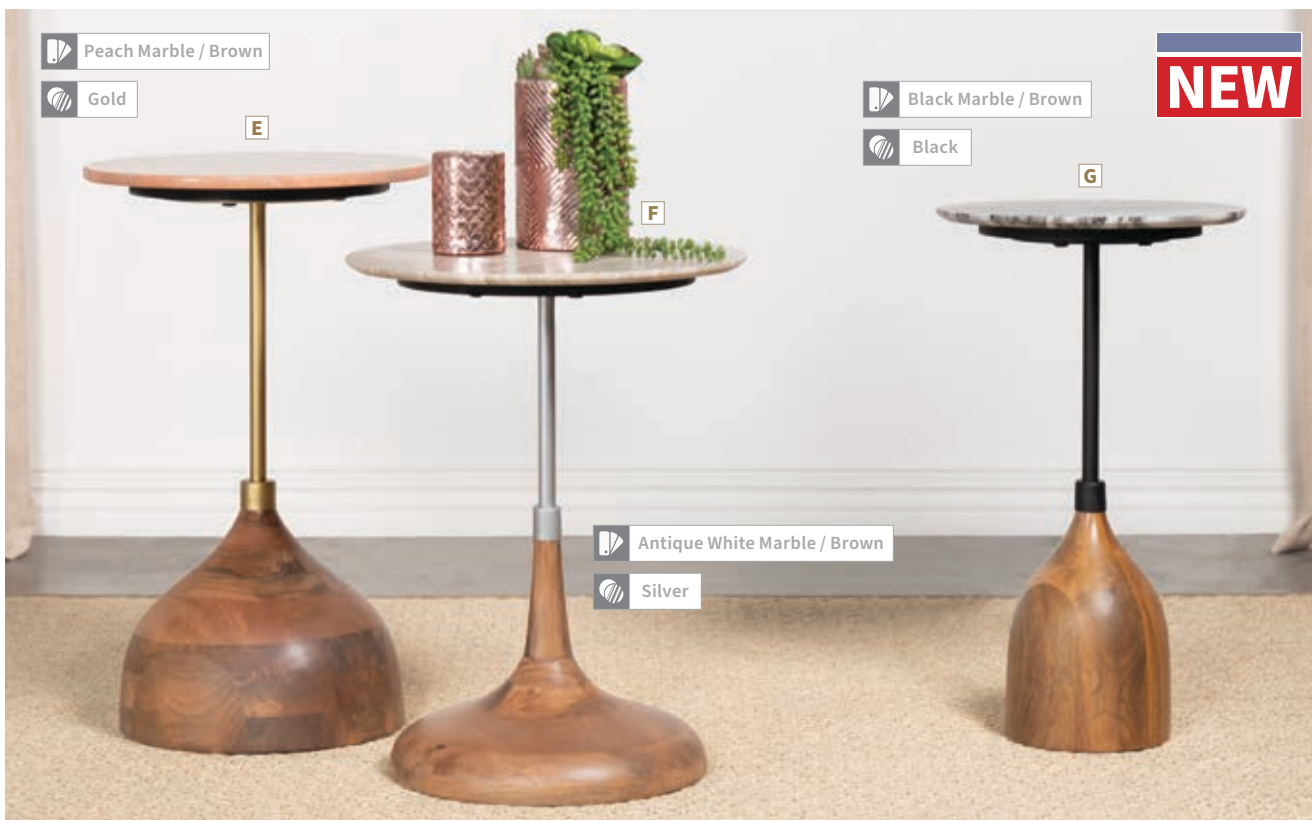

MATERIALS: Mango wood, MDF, and marble

MATERIALS: Mango wood, MDF, iron, and marble

- A NEW Accent Table** 936094
12.00"dia x 23.25"h
- B NEW Accent Table** 936191
10.00"dia x 24.00"h
- C NEW Accent Table** 936181
12.00"dia x 22.00"h
- D NEW Side Table** 930190
10.50"dia x 22.00"h
- E NEW Side Table** 930249
16.00"dia x 26.50"h
- F NEW Side Table** 930252
17.50"dia x 23.50"h
- G NEW Side Table** 930253
14.00"dia x 24.50"h