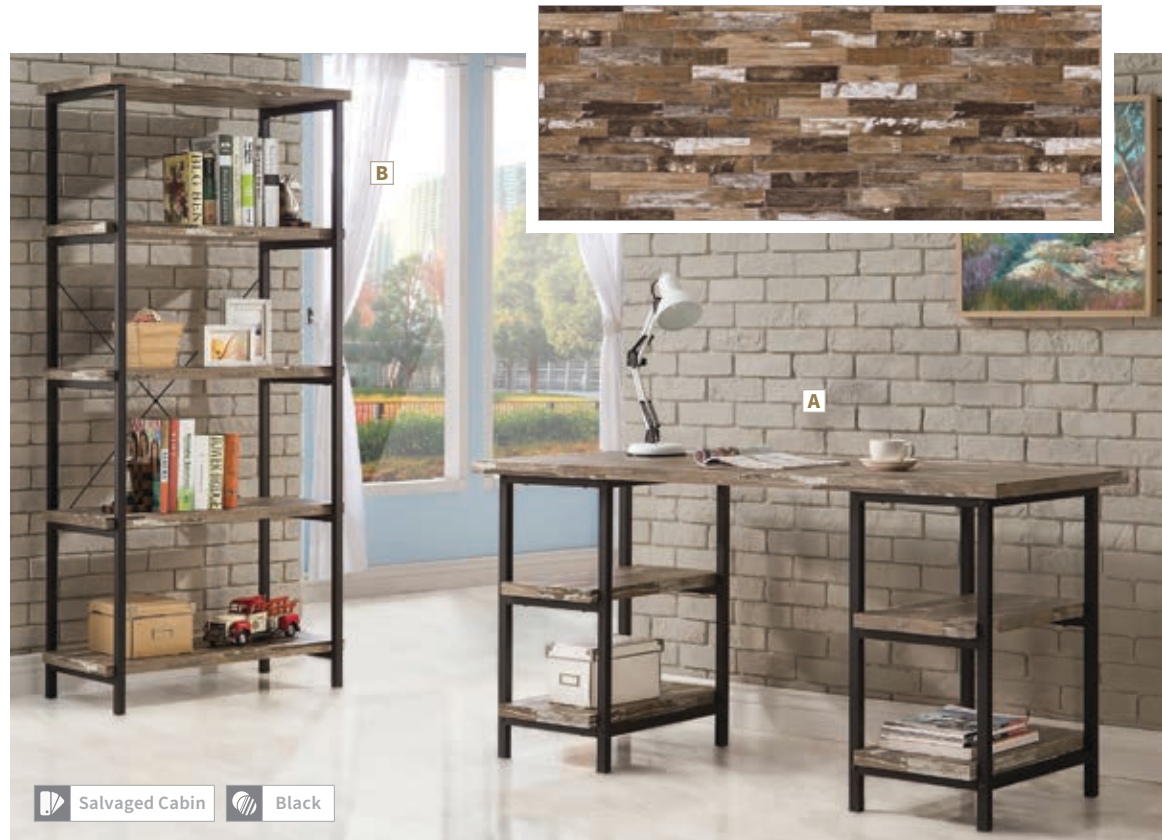

- A Writing Desk 801551**
59.00"w x 23.50"d x 30.00"h – UDC 28.75"
- B Bookcase 801552**
31.50"w x 17.25"d x 70.75"h

FEATURES: Four Open Storage Shelves
MATERIALS: MDF, particle board, steel, and engineered laminate