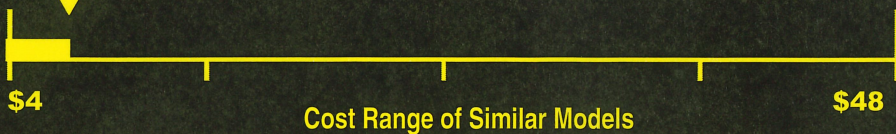

ENERGYGUIDE

CLOTHES WASHER
Capacity Class: STANDARD

ELECTROLUX
Model(s): ELTG7300AW

Capacity (tub volume): 4.4 cubic feet

Compare ONLY to other labels with yellow numbers.

Labels with yellow numbers are based on the same test procedures

Estimated Yearly Energy Cost

(when used with an electric water heater)

\$7

50

kWh

Estimated Yearly Electricity Use

\$6

Estimated Yearly Energy Cost
(when used with a natural gas water heater)

- Your cost will depend on your utility rates and use.
- Cost range based only on STANDARD capacity models.
- Estimated energy cost based on six wash loads a week and a national average electricity cost of 14 cents per kWh and natural gas cost of \$ 1.21 per therm.