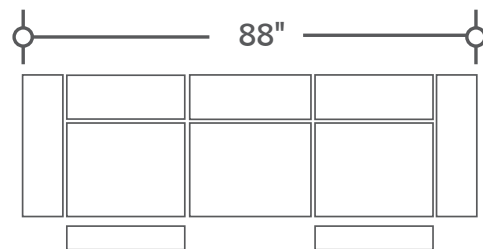

MPOT#832PH-WAL
Sofa Dual Rec PWR
w/USB & PWR Headrest