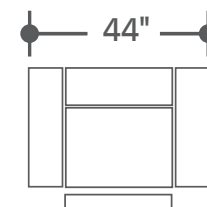

MECL#812PH-FBR
Power Recliner
w/Power Headrest