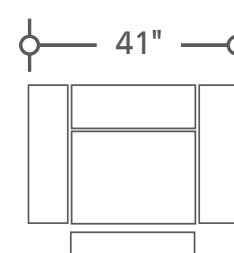

DEPTH: 44"      HEIGHT: 41"

MVAI#832PH-BUR  
Power Sofa  
w/Power Headrest

MVAI#822PH-BUR  
Power Loveseat  
w/Power Headrest

MVAI#812PH-BUR  
Power Recliner  
w/Power Headrest

 Parker Living®  
Summit  
parker-house.com