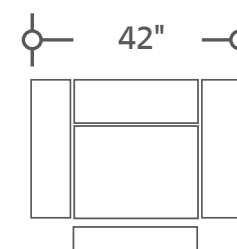

DEPTH: 43.5" HEIGHT: 40"

**MPOT#832PH-WAL**  
Sofa Dual Rec PWR  
w/USB & PWR Headrest

**MPOT#822PH-WAL**  
Loveseat Dual Rec PWR  
w/USB & Power Headrest

**MPOT#812PH-WAL**  
Recliner PWR  
w/USB & Power Headrest