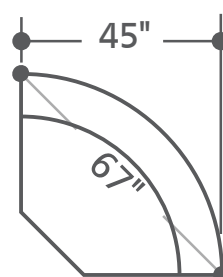

MEMP#850-VIV
Corner Wedge