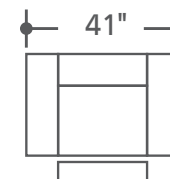

MSWI#812PH-TWI
Power Recliner
w/Power Headrest