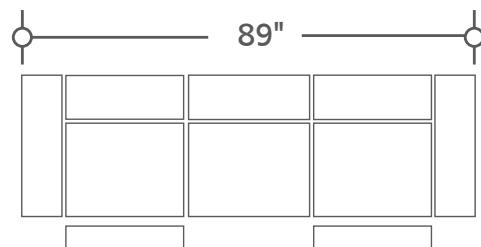

MWHI#832PH-P25-VAZ
Power Sofa w/Power Headrest
& Built-in battery pack