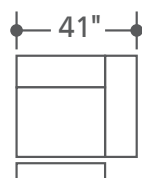

MSWI#811RPH-CLY
Power Right Arm Rec
w/Power Headrest