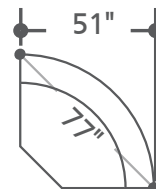

MSWI#850-BOU
Corner Wedge