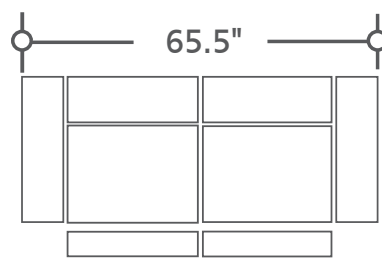

OVERALL DEPTH: 41"    HEIGHT: 42"

**MEMP#832PH-VBY**  
Power Sofa  
w/Power Headrest

**MEMP#822PH-VBY**  
Power Loveseat  
w/Power Headrest

**MEMP#812PH-VBY**  
Power Recliner  
w/Power Headrest

[parker-house.com](http://parker-house.com)