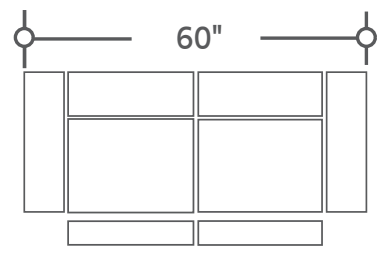

DEPTH: 40.5" HEIGHT: 41"

**MREE#832PHL-PW**  
Power Sofa  
w/Power Headrest & Lumbar

**MREE#822PHL-PW**  
Power Loveseat  
w/Power Headrest & Lumbar

**MREE#812PHL-PW**  
Power Recliner  
w/Power Headrest & Lumbar