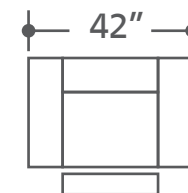

MPOT#812PH-WAL
Recliner PWR
w/USB & PWR Headrest