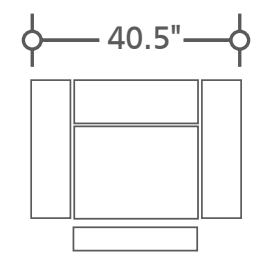

DEPTH: 40" HEIGHT: 41"

**MPAX#832PHL-NAV**  
Power Sofa  
w/Power Headrest & Lumbar

**MPAX#822PHL-NAV**  
Power Loveseat  
w/Power Headrest & Lumbar

**MPAX#812PHL-NAV**  
Power Recliner  
w/Power Headrest & Lumbar