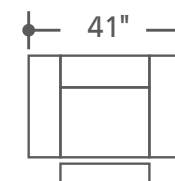

MSAL#812PH-TWI
Power Recliner
w/Power Headrest