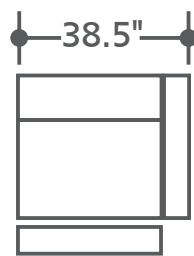

MEMP#811RPH-VIV
Power Right Arm Rec
w/ Power Headrest