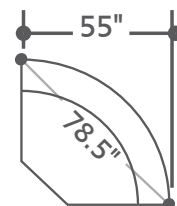

MPAL#850-GRG
Corner Wedge