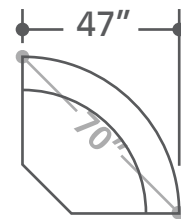

MPOT#850-WAL
Corner Wedge