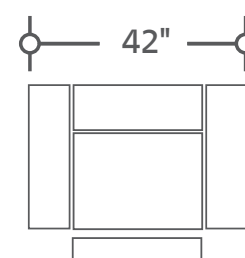

OVERALL DEPTH: 41"    HEIGHT: 42"

**MEMP#832PH-VBY**  
Power Sofa  
w/Power Headrest

**MEMP#822PH-VBY**  
Power Loveseat  
w/Power Headrest

**MEMP#812PH-VBY**  
Power Recliner  
w/Power Headrest

[parker-house.com](http://parker-house.com)