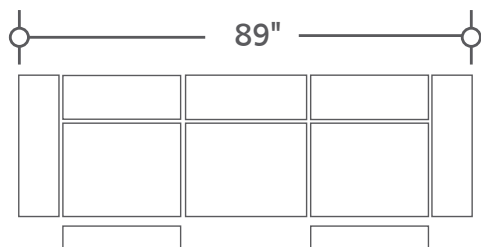

OVERALL DEPTH: 41" HEIGHT: 41"

**MWHI#832PH-P25-VCO**  
Power Sofa w/Power Headrest  
& Built-in battery pack

**MWHI#822PH-P25-VCO**  
Power Loveseat w/Power Headrest  
& Built-in battery pack

**MWHI#812PH-P25-VCO**  
Power Rec w/Power Headrest  
& Built-in battery pack