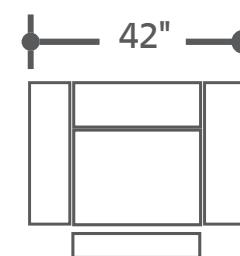

MEMP#812PH-VIV
Power Recliner w/
Power Headrest