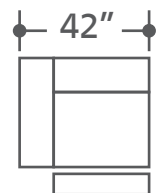

DEPTH: 43.5" HEIGHT: 40"

MPOT#811LPH-WAL  
LAF Chair Rec PWR  
w/USB & PWR Headrest

MPOT#811RPH-WAL  
RAF Chair Rec PWR  
w/USB & PWR Headrest

MPOT#810P-WAL  
Armless Recliner PWR

MPOT#840-WAL  
Armless Chair