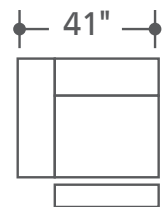

MECL-PACKA(H)-FBR

Left to right: #811LPH, #860, #810P, #850, #840, #811RPH

DEPTH: 40" HEIGHT: 42"

MECL#811LPH-FBR  
 Power Left Arm Rec  
 w/Power Headrest

MECL#811RPH-FBR  
 Power Right Arm Rec  
 w/Power Headrest