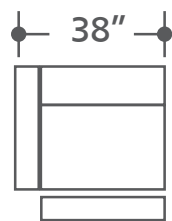

Audible and visual alerts show remaining battery power, plus recharge while using.

MWHI#811LPH-P50-VAZ
Power Cordless Left
Arm Facing Recliner

MWHI#811RPH-P50-VAZ
Power Cordless Right
Arm Facing Recliner

MWHI#810P-P50-VAZ
Power Cordless
Armless Recliner

MWHI#840-P50-VAZ
Armless Chair

MWHI#850-P50-VAZ
Corner Wedge

MWHI#860-P50-VAZ
Entertainment
Console w/ USB

MWHI#812PH-P25-VAZ
Power Cordless
Recliner