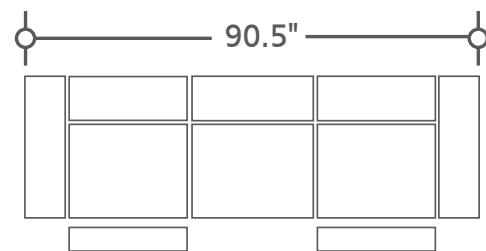

DEPTH: 42.5"    HEIGHT: 41"

**MTHO#832PH-HA**  
Power Sofa  
w/Power Headrest

**MTHO#822PH-HA**  
Power Loveseat  
w/Power Headrest

**MTHO#812PH-HA**  
Power Recliner  
w/Power Headrest