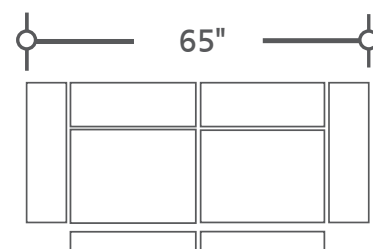

DEPTH: 43.5" HEIGHT: 40"

**MPOT#832PH-WAL**  
Sofa Dual Rec PWR  
w/USB & PWR Headrest

**MPOT#822PH-WAL**  
Loveseat Dual Rec PWR  
w/USB & Power Headrest

**MPOT#812PH-WAL**  
Recliner PWR  
w/USB & Power Headrest