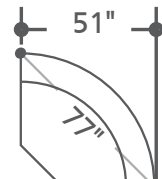

MSWI#850-TWI
Corner Wedge