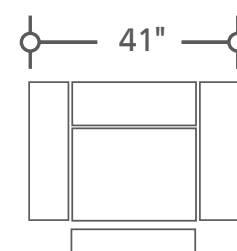

MSWI#812PH-TWI
Power Recliner
w/Power Headrest