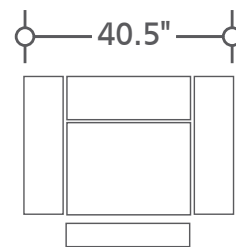

OVERALL DEPTH: 41" HEIGHT: 41"

**MWHI#832PH-P25-VCO**  
Power Sofa w/Power Headrest  
& Built-in battery pack

**MWHI#822PH-P25-VCO**  
Power Loveseat w/Power Headrest  
& Built-in battery pack

**MWHI#812PH-P25-VCO**  
Power Rec w/Power Headrest  
& Built-in battery pack