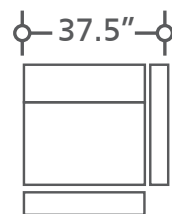

MSCO-PACKA(HL)-ALA

Left to right: #811LPHL, #860, #810PH, #850, #840, #811RPHL

DEPTH: 41"

HEIGHT: 41"

MSCO#811LPHL-ALA  
Power Left Arm Rec  
w/Power Headrest  
& Lumbar

MSCO#811RPHL-ALA  
Power Right Arm Rec  
w/Power Headrest  
& Lumbar