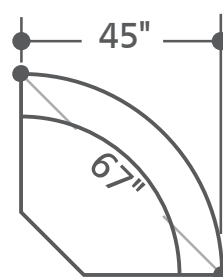

MEMP#850-VBY
Corner Wedge