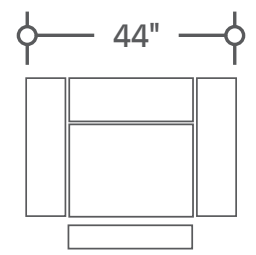

DEPTH: 41" HEIGHT: 42"

**MECL#832PH-FBR**  
Power Sofa  
w/Power Headrest

**MECL#822PH-FBR**  
Power Loveseat  
w/Power Headrest

**MECL#812PH-FBR**  
Power Recliner  
w/Power Headrest