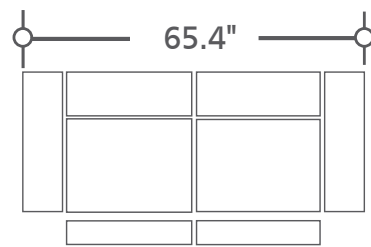

OVERALL DEPTH: 41" HEIGHT: 41"

**MWHI#832PH-P25-VLI**  
Power Sofa w/Power Headrest  
& Built-in battery pack

**MWHI#822PH-P25-VLI**  
Power Loveseat w/Power Headrest  
& Built-in battery pack

**MWHI#812PH-P25-VLI**  
Power Rec w/Power Headrest  
& Built-in battery pack