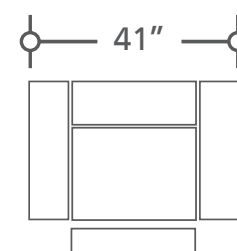

DEPTH: 41" HEIGHT: 41"

MSWI#832PH-BOU  
Power Sofa  
w/Power Headrest

MSWI#822PH-BOU  
Power Loveseat  
w/Power Headrest

MSWI#812PH-BOU  
Power Recliner  
w/Power Headrest