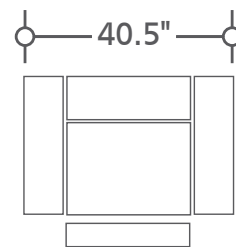

OVERALL DEPTH: 41" HEIGHT: 41"

**MWHI#832PH-P25-VLI**  
Power Sofa w/Power Headrest  
& Built-in battery pack

**MWHI#822PH-P25-VLI**  
Power Loveseat w/Power Headrest  
& Built-in battery pack

**MWHI#812PH-P25-VLI**  
Power Rec w/Power Headrest  
& Built-in battery pack