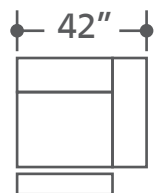

DEPTH: 43.5" HEIGHT: 40"

MPOT#811LPH-WAL  
LAF Chair Rec PWR  
w/USB & PWR Headrest

MPOT#811RPH-WAL  
RAF Chair Rec PWR  
w/USB & PWR Headrest

MPOT#810P-WAL  
Armless Recliner PWR

MPOT#840-WAL  
Armless Chair