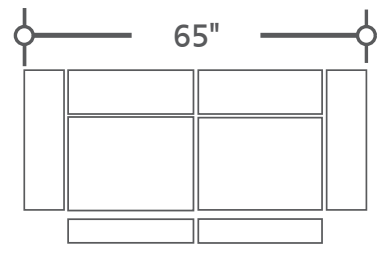

DEPTH: 41" HEIGHT: 42"

**MECL#832PH-FBR**  
Power Sofa  
w/Power Headrest

**MECL#822PH-FBR**  
Power Loveseat  
w/Power Headrest

**MECL#812PH-FBR**  
Power Recliner  
w/Power Headrest