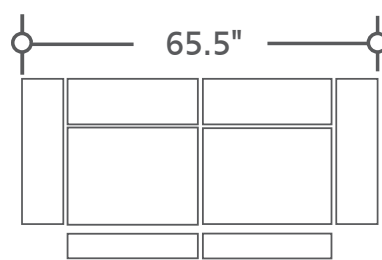

OVERALL DEPTH: 41"    HEIGHT: 42"

**MEMP#832PH-VIV**  
Power Sofa  
w/Power Headrest

**MEMP#822PH-VIV**  
Power Loveseat  
w/Power Headrest

**MEMP#812PH-VIV**  
Power Recliner  
w/Power Headrest

[parker-house.com](http://parker-house.com)