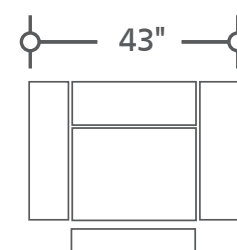

DEPTH: 40" HEIGHT: 40"

MTHU#832PH-HA  
Power Sofa  
w/Power Headrest

MTHU#822PH-HA  
Power Loveseat  
w/Power Headrest

MTHU#812PH-HA  
Power Recliner  
w/Power Headrest