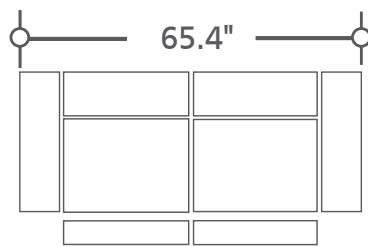

OVERALL DEPTH: 41" HEIGHT: 41"

**MWHI#832PH-P25-VCO**  
Power Sofa w/Power Headrest  
& Built-in battery pack

**MWHI#822PH-P25-VCO**  
Power Loveseat w/Power Headrest  
& Built-in battery pack

**MWHI#812PH-P25-VCO**  
Power Rec w/Power Headrest  
& Built-in battery pack