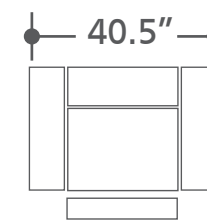

Audible and visual alerts show remaining battery power, plus recharge while using.

MWHI#811LPH-P50-VLI
Power Cordless Left
Arm Facing Recliner

MWHI#811RPH-P50-VLI
Power Cordless Right
Arm Facing Recliner

MWHI#810P-P50-VLI
Power Cordless
Armless Recliner

MWHI#840-P50-VLI
Armless Chair

MWHI#850-P50-VLI
Corner Wedge

MWHI#860-P50-VLI
Entertainment
Console w/ USB

MWHI#812PH-P25-VLI
Power Cordless
Recliner