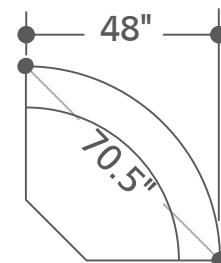

MWHI-PACKA(H)-P50-VLI

Left to right: #811LPH-P50, #860-P50, #810P-P50, #850-P50, #840-P50, #811RPH-P50

OVERALL DEPTH: 40.5" HEIGHT: 41"

Audible and visual alerts show remaining battery power, plus recharge while using.