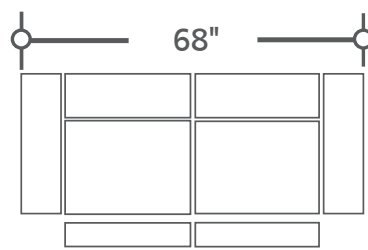

MTHU#822PH-HA
Power Loveseat
w/Power Headrest