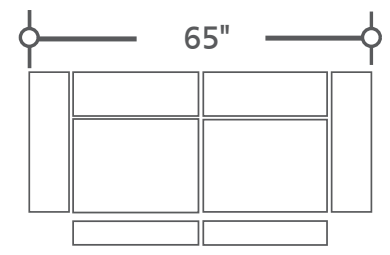

DEPTH: 40" HEIGHT: 41"

**MPAX#832PHL-NAV**  
Power Sofa  
w/Power Headrest & Lumbar

**MPAX#822PHL-NAV**  
Power Loveseat  
w/Power Headrest & Lumbar

**MPAX#812PHL-NAV**  
Power Recliner  
w/Power Headrest & Lumbar