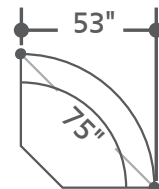

MTHU#850-HA
Corner Wedge