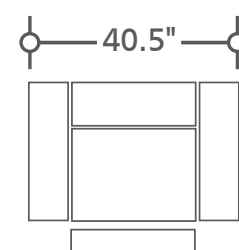

DEPTH: 40.5" HEIGHT: 41.5"

**MTRA#832PH-VBR**  
Power Sofa  
w/Power Headrest

**MTRA#822PH-VBR**  
Power Loveseat  
w/Power Headrest

**MTRA#812PH-VBR**  
Power Recliner  
w/Power Headrest

[parker-house.com](http://parker-house.com)