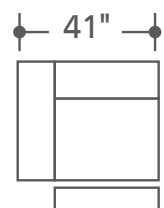

MECL#811LPH-FHE
Power Left Arm Rec
w/Power Headrest