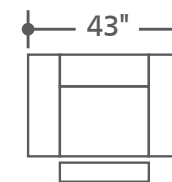

MTHU#812P-HA
Power Recliner