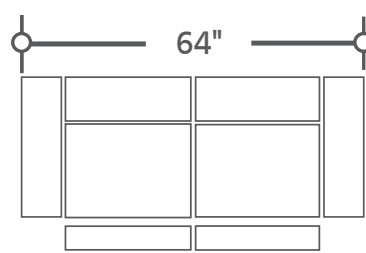

DEPTH: 44"      HEIGHT: 41"

MVAI#832PH-BUR  
Power Sofa  
w/Power Headrest

MVAI#822PH-BUR  
Power Loveseat  
w/Power Headrest

MVAI#812PH-BUR  
Power Recliner  
w/Power Headrest

 Parker Living®  
Summit  
parker-house.com