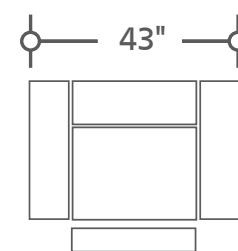

DEPTH: 42.5"    HEIGHT: 41"

**MTHO#832PH-HA**  
Power Sofa  
w/Power Headrest

**MTHO#822PH-HA**  
Power Loveseat  
w/Power Headrest

**MTHO#812PH-HA**  
Power Recliner  
w/Power Headrest