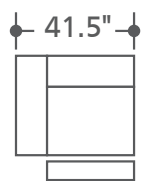

MSAL#811LPH-TWI
Power Left Arm Rec
w/Power Headrest