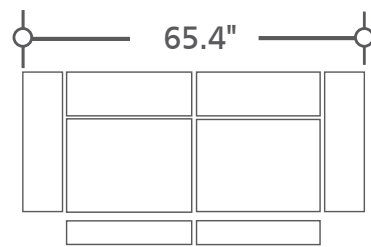

MWHI#822PH-P25-VAZ
Power Loveseat w/Power Headrest
& Built-in battery pack