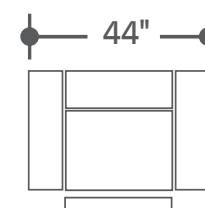

MECL#812PH-FHE
Power Recliner
w/Power Headrest