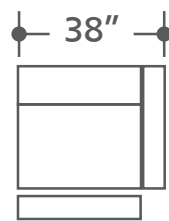

Audible and visual alerts show remaining battery power, plus recharge while using.

MWHI#811LPH-P50-VLI
Power Cordless Left
Arm Facing Recliner

MWHI#811RPH-P50-VLI
Power Cordless Right
Arm Facing Recliner

MWHI#810P-P50-VLI
Power Cordless
Armless Recliner

MWHI#840-P50-VLI
Armless Chair

MWHI#850-P50-VLI
Corner Wedge

MWHI#860-P50-VLI
Entertainment
Console w/ USB

MWHI#812PH-P25-VLI
Power Cordless
Recliner