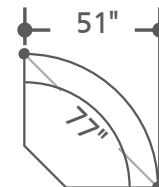

MSWI#850-CLY
Corner Wedge