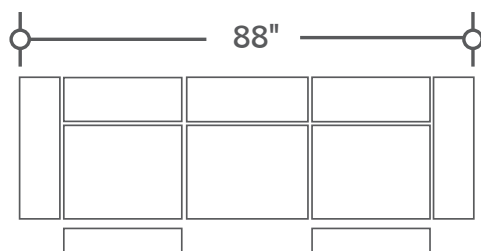

MSWI#832PH-TWI
Power Sofa
w/Power Headrest