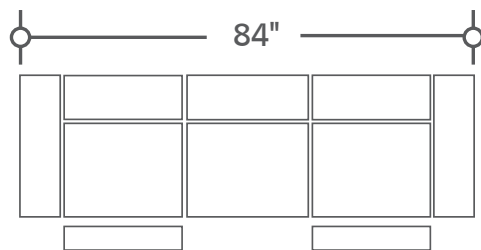

MREE#832PHL-IND
Power Sofa
w/Power Headrest & Lumbar