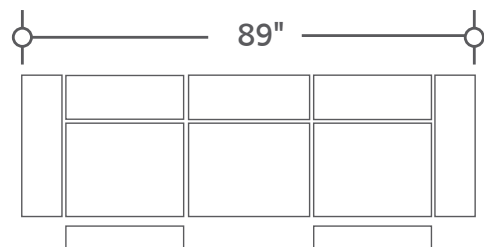

OVERALL DEPTH: 41" HEIGHT: 41"

**MWHI#832PH-P25-VLI**  
Power Sofa w/Power Headrest  
& Built-in battery pack

**MWHI#822PH-P25-VLI**  
Power Loveseat w/Power Headrest  
& Built-in battery pack

**MWHI#812PH-P25-VLI**  
Power Rec w/Power Headrest  
& Built-in battery pack