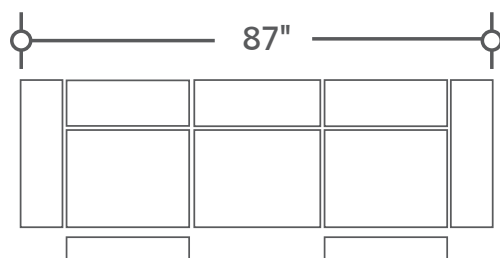

MEMP#832PH-VBY
Power Sofa
w/Power Headrest