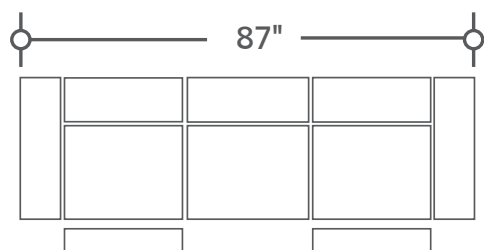

MTRA#832PH-VBR
Power Sofa
w/Power Headrest