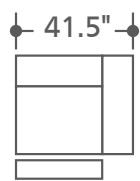

MSAL#811RPH-TWI
Power Right Arm Rec
w/Power Headrest