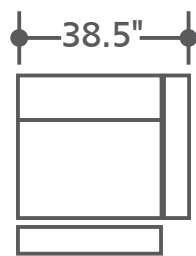

### MEMP-PACKA(H)-VBY

Left to right: #811LPH, #840, #850, #810P, #860, #811RPH

OVERALL DEPTH: 42" HEIGHT: 43"

**MEMP#811LPH-VBY**  
Power Left Arm Rec w/ Power Headrest

**MEMP#811RPH-VBY**  
Power Right Arm Rec w/ Power Headrest