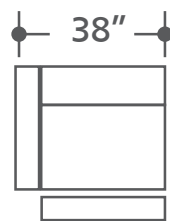

Audible and visual alerts show remaining battery power, plus recharge while using.

MWHI#811LPH-P50-VLI
Power Cordless Left
Arm Facing Recliner

MWHI#811RPH-P50-VLI
Power Cordless Right
Arm Facing Recliner

MWHI#810P-P50-VLI
Power Cordless
Armless Recliner

MWHI#840-P50-VLI
Armless Chair

MWHI#850-P50-VLI
Corner Wedge

MWHI#860-P50-VLI
Entertainment
Console w/ USB

MWHI#812PH-P25-VLI
Power Cordless
Recliner