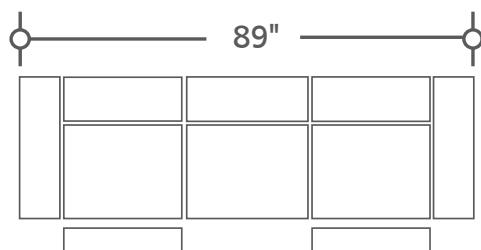

MTHU#832PH-HA
Power Sofa
w/Power Headrest