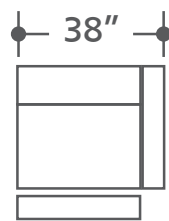

Audible and visual alerts show remaining battery power, plus recharge while using.

MWHI#811LPH-P50-VAZ
Power Cordless Left
Arm Facing Recliner

MWHI#811RPH-P50-VAZ
Power Cordless Right
Arm Facing Recliner

MWHI#810P-P50-VAZ
Power Cordless
Armless Recliner

MWHI#840-P50-VAZ
Armless Chair

MWHI#850-P50-VAZ
Corner Wedge

MWHI#860-P50-VAZ
Entertainment
Console w/ USB

MWHI#812PH-P25-VAZ
Power Cordless
Recliner