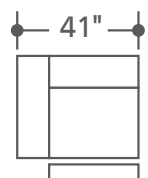

MSWI#811LPH-CLY
Power Left Arm Rec
w/Power Headrest