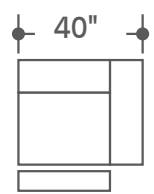

MPAL-PACKA(HL)-GRG

Left to right: #811LPHL, #860, #810P, #850, #840, #811RPHL

DEPTH: 40" HEIGHT: 42"

MPAL#811LPHL-GRG  
Power Left Arm Rec w/  
Power Headrest & Lumbar

MPAL#811RPHL-GRG  
Power Right Arm Rec w/  
Power Headrest & Lumbar