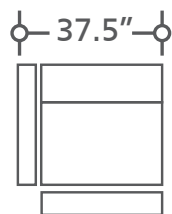

MSCO-PACKA(HL)-ALA

Left to right: #811LPHL, #860, #810PH, #850, #840, #811RPHL

DEPTH: 41"

HEIGHT: 41"

MSCO#811LPHL-ALA  
Power Left Arm Rec  
w/Power Headrest  
& Lumbar

MSCO#811RPHL-ALA  
Power Right Arm Rec  
w/Power Headrest  
& Lumbar