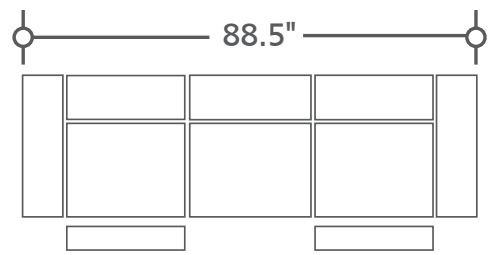

MPAX#832PHL-NAV
Power Sofa
w/Power Headrest & Lumbar