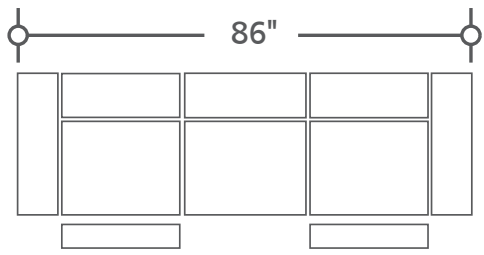

DEPTH: 41" HEIGHT: 42"

**MECL#832PH-FBR**  
Power Sofa  
w/Power Headrest

**MECL#822PH-FBR**  
Power Loveseat  
w/Power Headrest

**MECL#812PH-FBR**  
Power Recliner  
w/Power Headrest