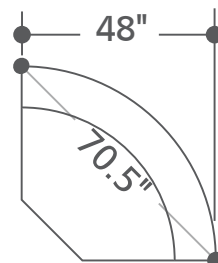

MWHI-PACKA(H)-P50-VCO

Left to right: #811LPH-P50, #860-P50, #810P-P50, #850-P50, #840-P50, #811RPH-P50

OVERALL DEPTH: 40.5" HEIGHT: 41"

Audible and visual alerts show remaining battery power, plus recharge while using.