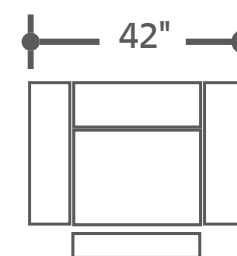

MEMP#812PH-VBY
Power Recliner w/ Power Headrest