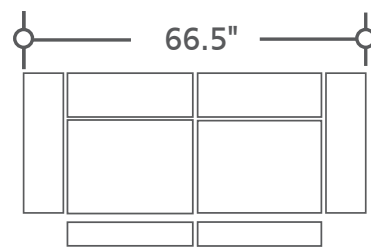

DEPTH: 42.5"    HEIGHT: 41"

**MTHO#832PH-HA**  
Power Sofa  
w/Power Headrest

**MTHO#822PH-HA**  
Power Loveseat  
w/Power Headrest

**MTHO#812PH-HA**  
Power Recliner  
w/Power Headrest