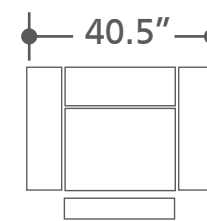

Audible and visual alerts show remaining battery power, plus recharge while using.

MWHI#811LPH-P50-VAZ
Power Cordless Left
Arm Facing Recliner

MWHI#811RPH-P50-VAZ
Power Cordless Right
Arm Facing Recliner

MWHI#810P-P50-VAZ
Power Cordless
Armless Recliner

MWHI#840-P50-VAZ
Armless Chair

MWHI#850-P50-VAZ
Corner Wedge

MWHI#860-P50-VAZ
Entertainment
Console w/ USB

MWHI#812PH-P25-VAZ
Power Cordless
Recliner