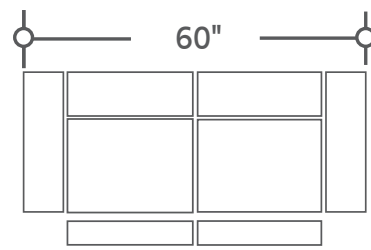

MREE#822PHL-IND
Power Loveseat
w/Power Headrest & Lumbar