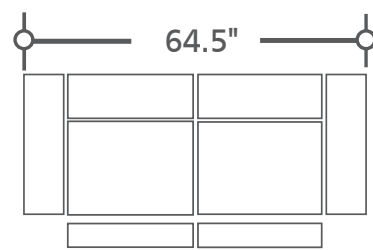

MTRA#822PH-VBR
Power Loveseat
w/Power Headrest