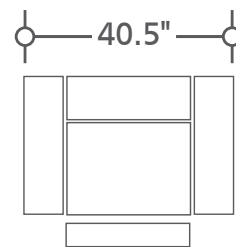

MWHI#812PH-P25-VAZ
Power Rec w/Power Headrest
& Built-in battery pack