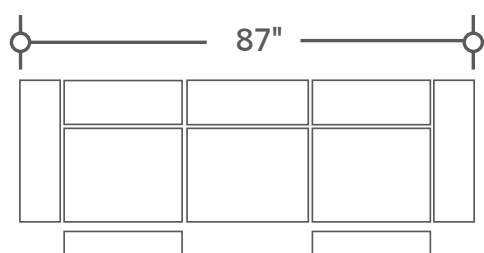

MVAI#832PH-BUR
Power Sofa
w/Power Headrest