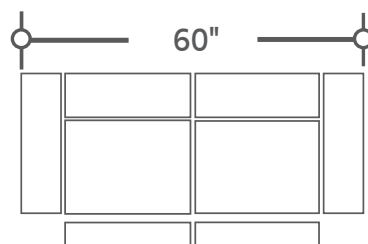

MSWI#822PH-BOU
Power Loveseat
w/Power Headrest