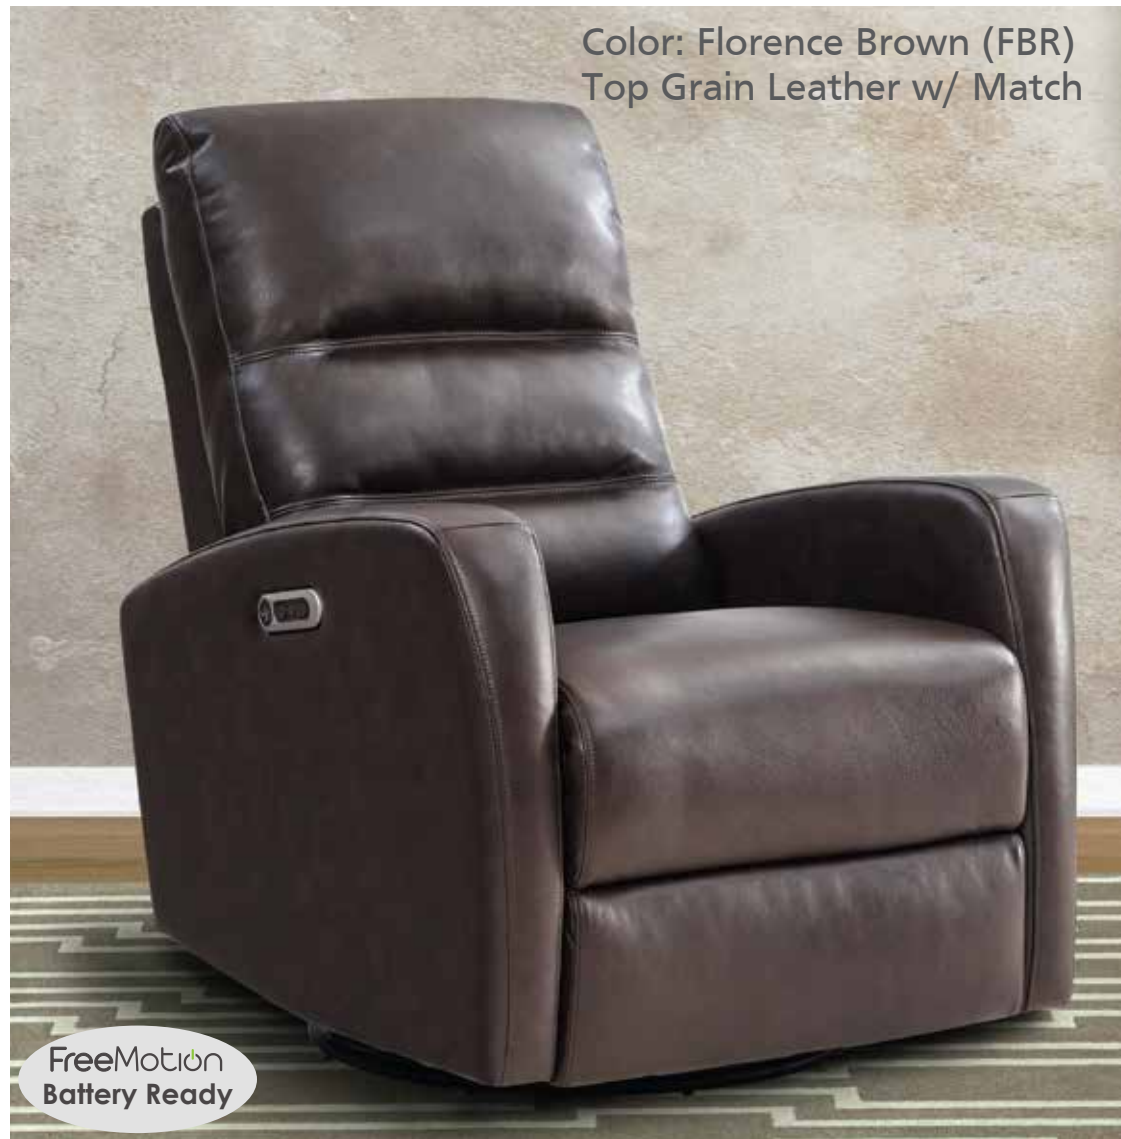

Ringo Recliners

Buttery soft leather and impressive functionality combine to give the Ringo collection its distinctive character. These multifunctional beauties feature triple power: swivel, glide and recline. Its clean lines and tailored detailing are complemented by smooth power footrest and headrest options in this FreeMotion cordless battery-ready model.

Color: Florence Brown (FBR)
Top Grain Leather w/ Match

MRIN#812GSPH-FBR
Power Swivel Glider Recliner
Dimensions: 31"w x 36"d x 41"h

Features:

- Power Headrest & seat
- Patent pending on & off USB w/ Home Button
- High quality Gliding Mechanism
- 100% Luxury foam cushion
- 1.8 to 2.2 Density foam
- Fully padded foam wrapped Hardwood Frame
- Removable backs
- Ready to easily mount any FreeMotion Bracket & Battery