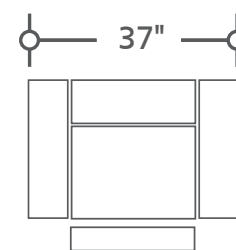

MREE#812PHL-IND
Power Recliner
w/Power Headrest & Lumbar