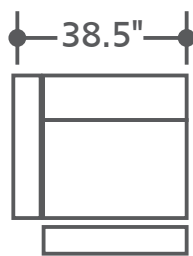

MEMP-PACKA(H)-VIV

Left to right: #811LPH, #840, #850, #810P, #860, #811RPH

MEMP#811LPH-VIV
Power Left Arm Rec
w/ Power Headrest