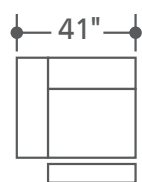

MTHU-PACKA-HA

Left to right: #811LP, #860, #810P, #850, #840, #811RP

DEPTH: 40" HEIGHT: 40"

MTHU#811LP-HA  
Power Left Arm  
Recliner

MTHU#811RP-HA  
Power Right Arm  
Recliner

MTHU#810P-HA  
Power  
Armless Recliner