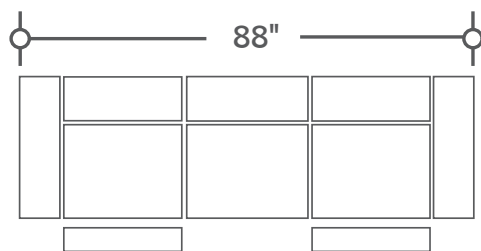

MSWI#832PH-BOU
Power Sofa
w/Power Headrest