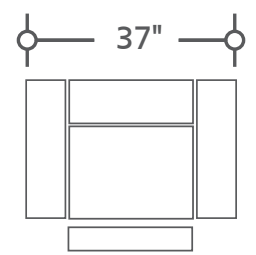

DEPTH: 40.5" HEIGHT: 41"

**MREE#832PHL-PW**  
Power Sofa  
w/Power Headrest & Lumbar

**MREE#822PHL-PW**  
Power Loveseat  
w/Power Headrest & Lumbar

**MREE#812PHL-PW**  
Power Recliner  
w/Power Headrest & Lumbar