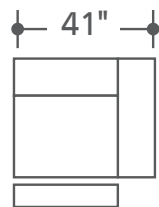

MECL-PACKA(H)-FBR

Left to right: #811LPH, #860, #810P, #850, #840, #811RPH

DEPTH: 40" HEIGHT: 42"

MECL#811LPH-FBR  
 Power Left Arm Rec  
 w/Power Headrest

MECL#811RPH-FBR  
 Power Right Arm Rec  
 w/Power Headrest