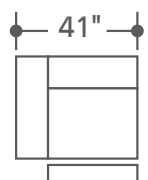

MSWI#811LPH-BOU
Power Left Arm Rec
w/Power Headrest