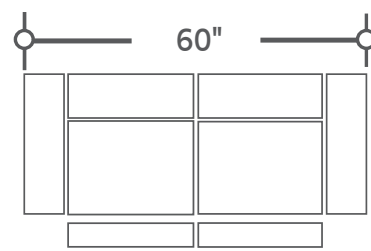

MSWI#822PH-TWI
Power Loveseat
w/Power Headrest