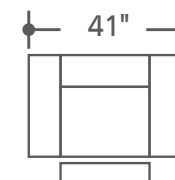

MSWI#812PH-BOU
Power Recliner
w/Power Headrest