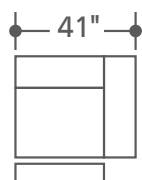

MSWI#811RPH-BOU
Power Right Arm Rec
w/Power Headrest