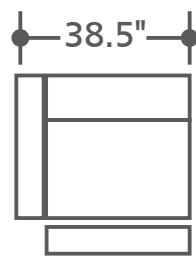

MEMP-PACKA(H)-VBY

Left to right: #811LPH, #840, #850, #810P, #860, #811RPH

OVERALL DEPTH: 42" HEIGHT: 43"

MEMP#811LPH-VBY
Power Left Arm Rec w/ Power Headrest