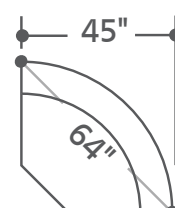

MECL#850-FHE
Corner Wedge