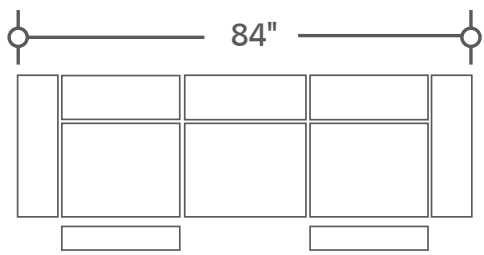

MREE#832PHL-PW
Power Sofa
w/Power Headrest & Lumbar