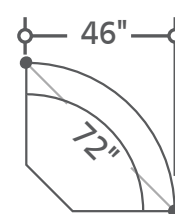

MSCO#850-ALA
Corner Wedge