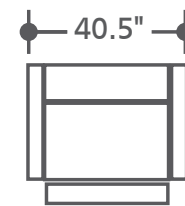

MPAL#812PHL-GRG
Power Recliner w/
Power Headrest & Lumbar