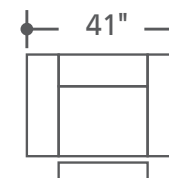

MSWI#810P-CLY  
Power  
Armless Recliner

MSWI#840-CLY  
Armless Chair

MSWI#850-CLY  
Corner Wedge

MSWI#860-CLY  
Entertainment Console

MSWI#812PH-CLY  
Power Recliner  
w/Power Headrest

[parker-house.com](http://parker-house.com)