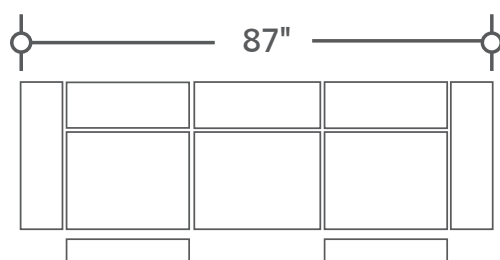

MEMP#832PH-VIV
Power Sofa
w/Power Headrest