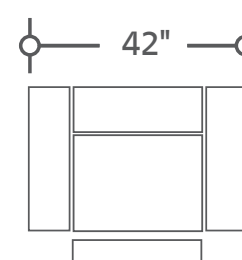

OVERALL DEPTH: 41"    HEIGHT: 42"

**MEMP#832PH-VIV**  
Power Sofa  
w/Power Headrest

**MEMP#822PH-VIV**  
Power Loveseat  
w/Power Headrest

**MEMP#812PH-VIV**  
Power Recliner  
w/Power Headrest

[parker-house.com](http://parker-house.com)