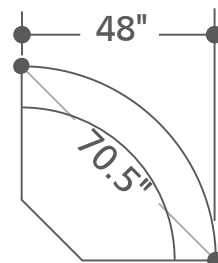

MWHI-PACKA(H)-P50-VAZ

Left to right: #811LPH-P50, #860-P50, #810P-P50, #850-P50, #840-P50, #811RPH-P50

OVERALL DEPTH: 40.5" HEIGHT: 41"

Audible and visual alerts show remaining battery power, plus recharge while using.