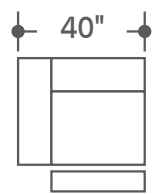

MPAL-PACKA(HL)-GRG

Left to right: #811LPHL, #860, #810P, #850, #840, #811RPHL

DEPTH: 40" HEIGHT: 42"

MPAL#811LPHL-GRG  
Power Left Arm Rec w/  
Power Headrest & Lumbar

MPAL#811RPHL-GRG  
Power Right Arm Rec w/  
Power Headrest & Lumbar