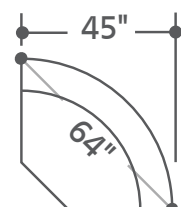

MECL#850-FBR
Corner Wedge