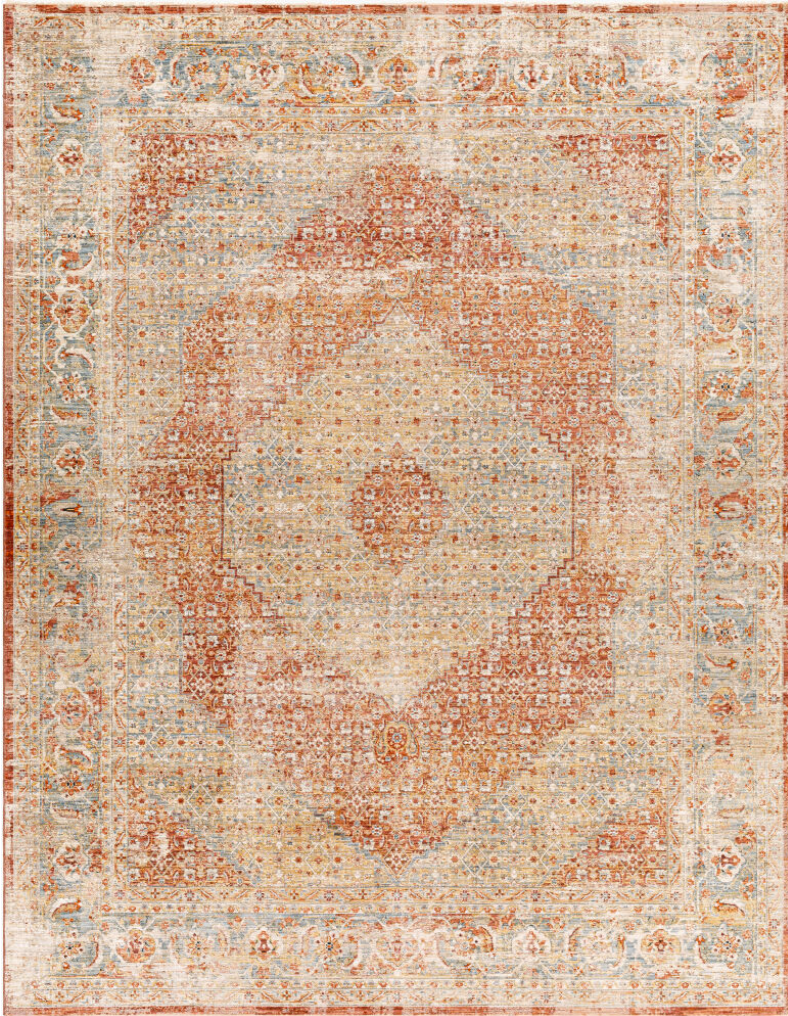

Aspendos APS-2301

DETAILS

100% Polyester
Machine Woven
Low Pile
Thickness: 0.16"
Made in Turkey

SIZES

2' x 2'11"
2'7" x 3'11"
5' x 7'5"
6'7" x 9'6"
7'10" x 10'2"
9' x 12'2"
10' x 13'11"
12' x 15'
2'7" x 7'3"
2'7" x 10'
18" Sample