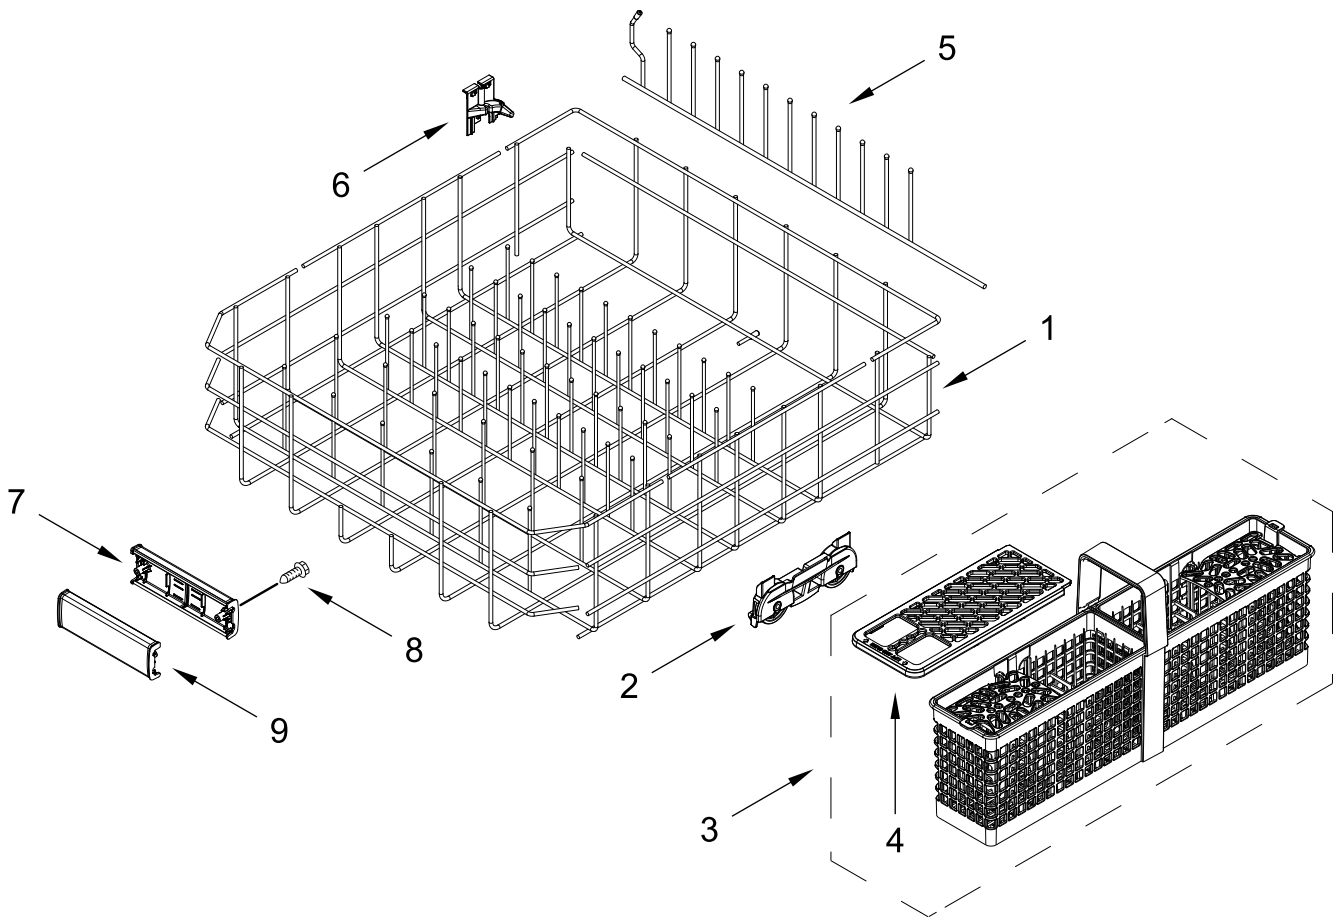

LOWER RACK PARTS

LOWER RACK PARTS

<u>Illus.</u> <u>No.</u>	<u>Part No.</u>	<u>Description</u>	<u>Illus.</u> <u>No.</u>	<u>Part No.</u>	<u>Description</u>	<u>Illus.</u> <u>No.</u>	<u>Part No.</u>	<u>Description</u>
1	W10525646	Dishrack, Lower	5	W10056272	Tine Row, Fold Down	8	9741232	Screw
2	W11133747	Wheel & Transport Assembly	6	W11268658	Retainer, Flex Row	9	W11392620	Handle, Dishrack Front
3	W11291798	Silverware Basket Assembly	7	W11268681	Handle, Dishrack Rear			
4	W11267718	Lid, Silverware Basket