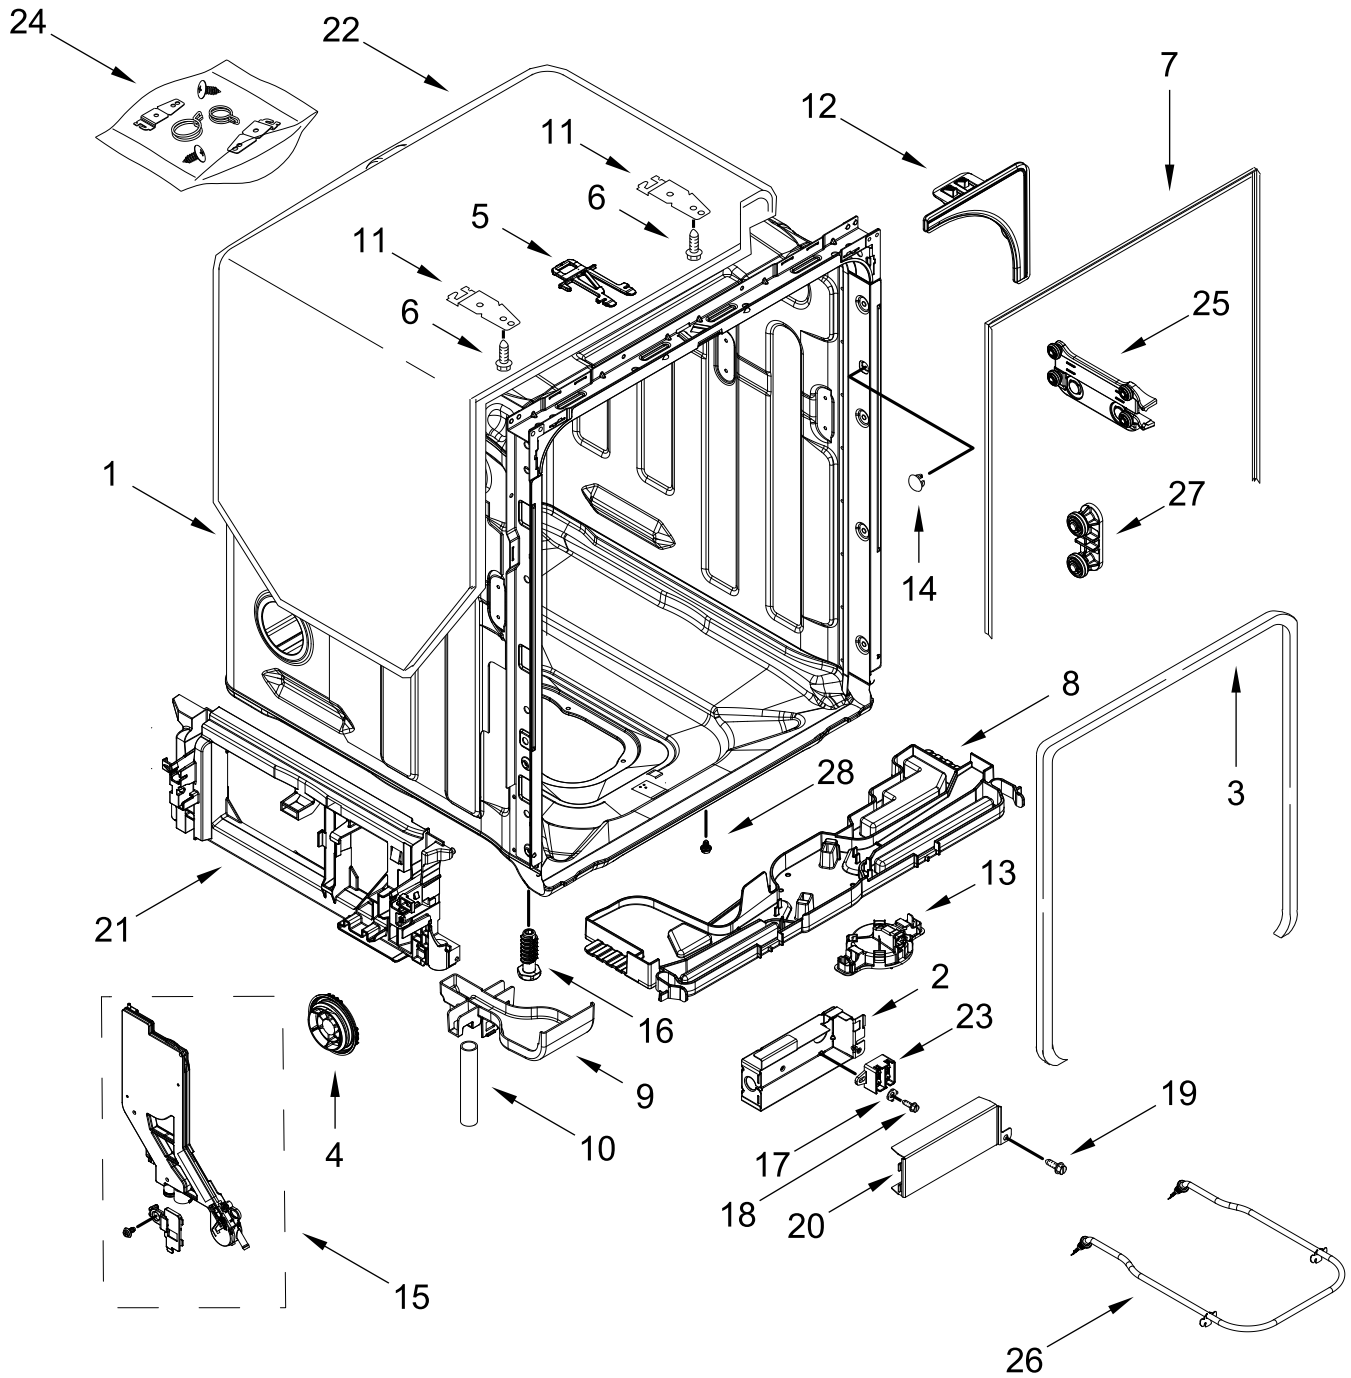

TUB AND FRAME PARTS

TUB AND FRAME PARTS

<u>Illus. No.</u>	<u>Part No.</u>	<u>Description</u>	<u>Illus. No.</u>	<u>Part No.</u>	<u>Description</u>	<u>Illus. No.</u>	<u>Part No.</u>	<u>Description</u>
1	W11120458	Tub Assembly (includes gasket)	13	W11036170	Float Switch	24	W11362500	Miscellaneous Parts Bag (Contains 2 Screws, 2 Clamps, & 2 Brackets)
2	W11226744	Base, Terminal Box	14	W11184083	Plug, Tub			
3	W11035860	Gasket, Tub	15	W11429970	Water Inlet Assembly	25		Tub Mount, Third Level Rack
4	W11429974	Nut, Water Inlet	16	W11455395	Leg, Leveling			
5	W11090487	Strike, Latch	17	3378128	Washer, Pronged Cup		W11101573	Left Hand
6	W11296374	Screw	18	3400014	Screw, Grounding		W11256439	Right Hand
7	W11165091	Seal, Cabinet	19	W10277003	Screw	26	W11536143	Heater Element Assembly
8	W11025993	Drip Tray	20	W11226746	Cover, Terminal Box	27	W11086088	Tub Mount, Upper Rack
9	W11025986	Funnel, Overfill Protection	21		Side Support, Tub	28	3400892	Screw
10	W11025988	Funnel Extension		W10920122	Left Hand			
11	8269145	Bracket, Undercounter		W10920120	Right Hand			
12	W11165093	Cover, Tub Corner	22	W11221921	Shield, Tub Sound			
			23	W11132441	Terminal Block