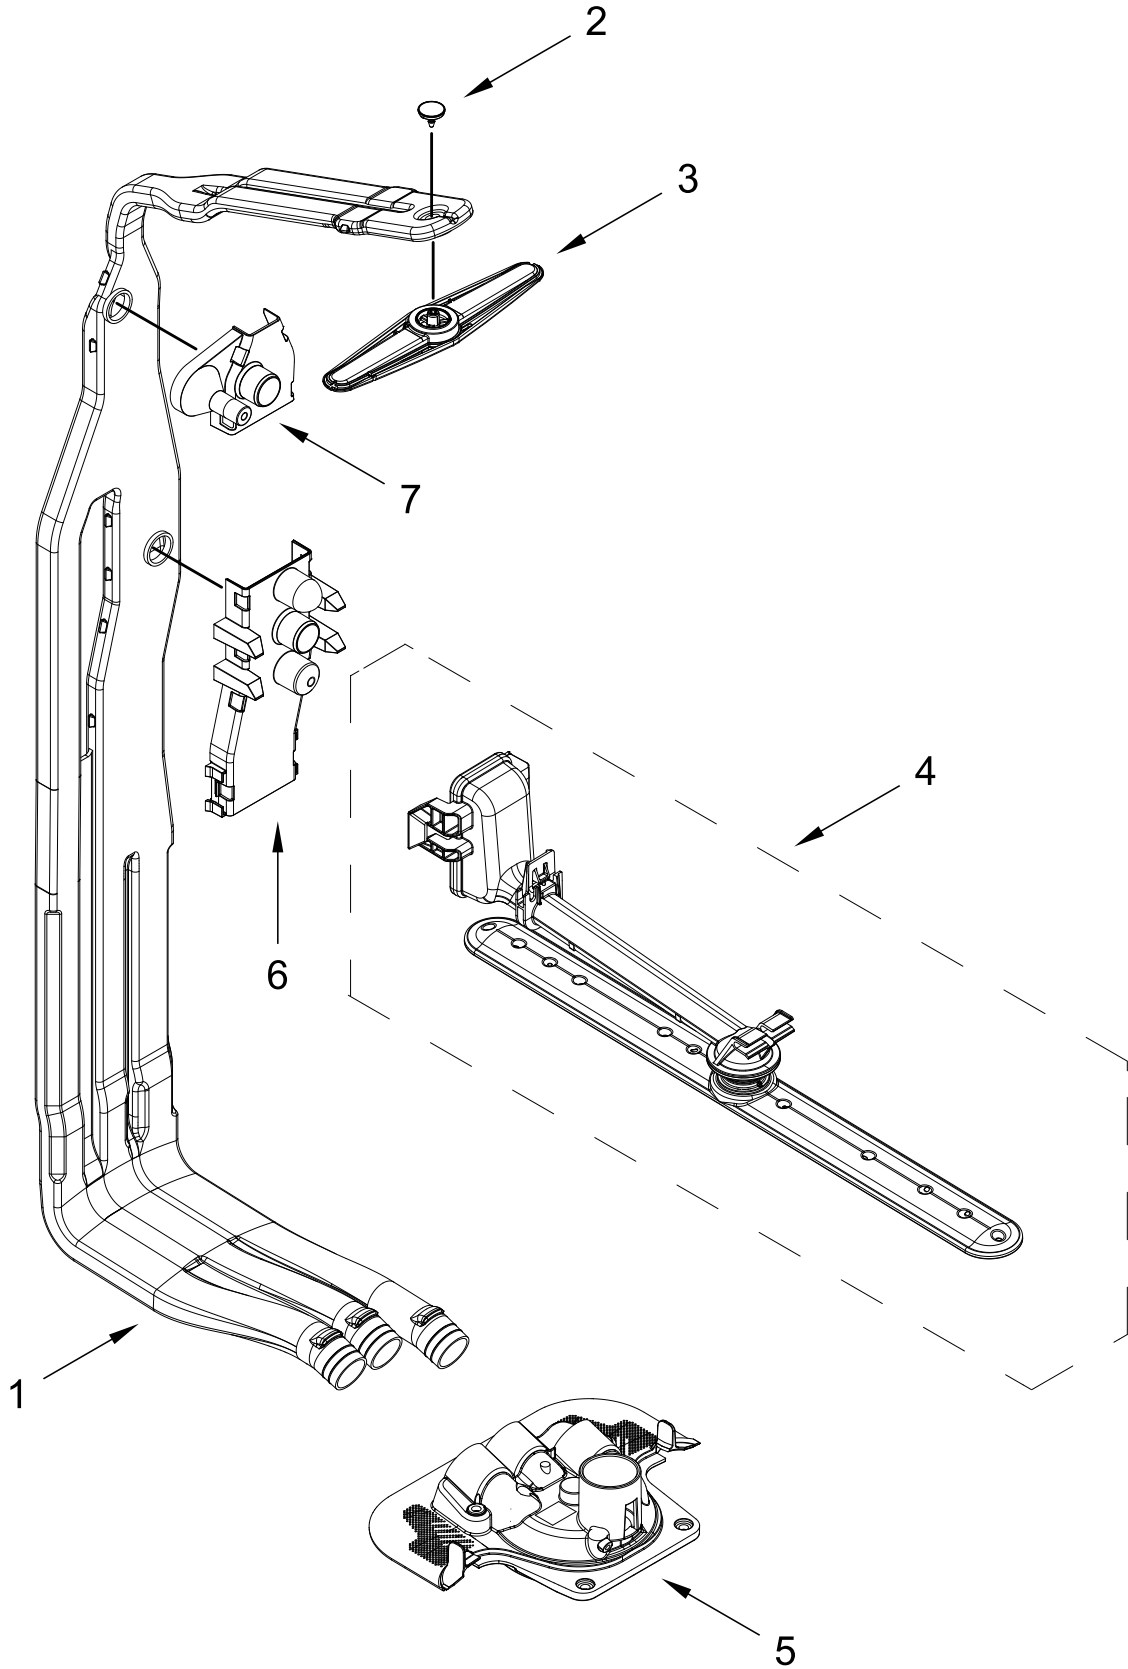

UPPER WASH AND RINSE PARTS

UPPER WASH AND RINSE PARTS

<u>Illus.</u> <u>No.</u>	<u>Part No.</u>	<u>Description</u>	<u>Illus.</u> <u>No.</u>	<u>Part No.</u>	<u>Description</u>	<u>Illus.</u> <u>No.</u>	<u>Part No.</u>	<u>Description</u>
1	W10872558	Feed Tube Assembly	4	W11174340	Upper Sprayarm Assembly	6	W10892836	Retainer, Docking (2nd Level)
2	W11039888	Retainer	5	W10903465	Cover, Diverter	7	W10892835	Retainer, Docking (3rd Level)
3	W11039869	Sprayarm, Third Level