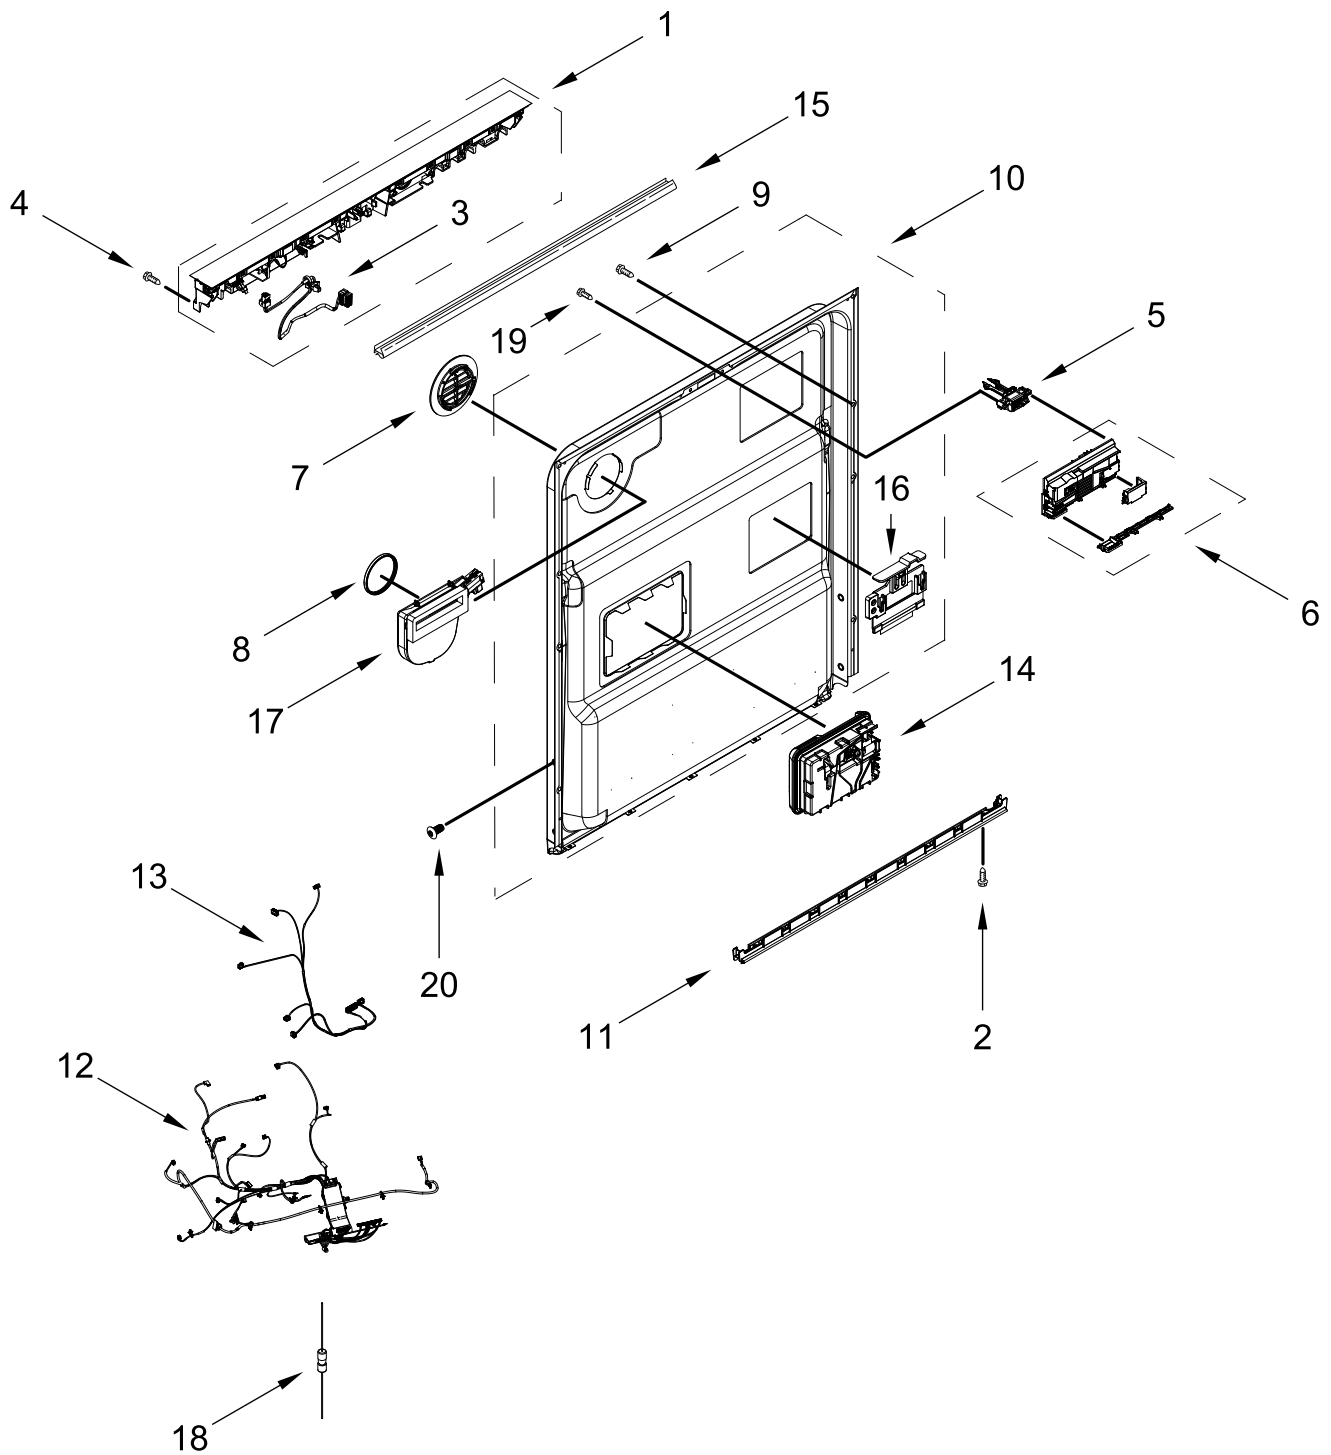

KitchenAid®

Dishwasher

MODELS:

KDTM405PPS0 (Stainless)

DOOR AND PANEL PARTS

DOOR AND PANEL PARTS

<u>Illus. No.</u>	<u>Part No.</u>	<u>Description</u>	<u>Illus. No.</u>	<u>Part No.</u>	<u>Description</u>	<u>Illus. No.</u>	<u>Part No.</u>	<u>Description</u>	
1		Literature Parts	6		Front Panel (Includes 4, 7 & 11)	13		Toe Panel	
	W11323304	Owners Manual		W11233283	Stainless		W11467733	Black	
	W11655303	Energy Guide		7	W10518673	Nameplate	14	W11364953	Screw
	W11366142	Tech Sheet		8	W10919858	Insulation, Multi-Layer	15	3400000	Screw
2		Arm, Hinge		9	W11038694	Insulation, Single Layer	16	W11049903	Stud, Mounting
	W10920232	Left Hand		10	W10919859	Insulation, Front Panel	17	W10316572	Screw
	W10920230	Right Hand		11	W10692757	Barrel Nut, Front Panel	18		Handle Assembly
3	W11377160	Cross Brace, Door		12	W11438978	Screw, Black		W11417401	Stainless
4	W11102920	Light Pipe					19	W10687133	Set Screw
5		Access Panel							
	W11108979	Black							

CONTROL PANEL AND INNER DOOR PARTS

CONTROL PANEL AND INNER DOOR PARTS

<u>Illus.</u> <u>No.</u>	<u>Part No.</u>	<u>Description</u>	<u>Illus.</u> <u>No.</u>	<u>Part No.</u>	<u>Description</u>	<u>Illus.</u> <u>No.</u>	<u>Part No.</u>	<u>Description</u>
1		Console Assembly (Includes Insert)	8	W11184028	Gasket, Vent	15	W11265187	Seal, Console/Door
	W11496608	Black	9	W10348409	Screw	16	W11088985	Hanger, Control
2	W11258418	Screw	10	W11098822	Inner Door Assembly	17	W11527847	Vent Assembly (Also Order Gasket)
3	W11336943	Jumper, Door	11	W11563231	Seal, Door Bottom	18	W11397505	Fuse, In-line
4	W10711884	Screw	12	W11084863	Wiring Harness, Main (Includes Thermostat & Fuse)	19	W10348408	Screw
5	W11091934	Latch Assembly (Includes Switch)	13	W11630926	Wiring Harness, Inner Door	20	3400071	Screw
6	W11673342	Control, Electronic	14	W11092649	Dispenser Assembly			
7	W11025634	Bezel, Vent (Also Order Gasket)						