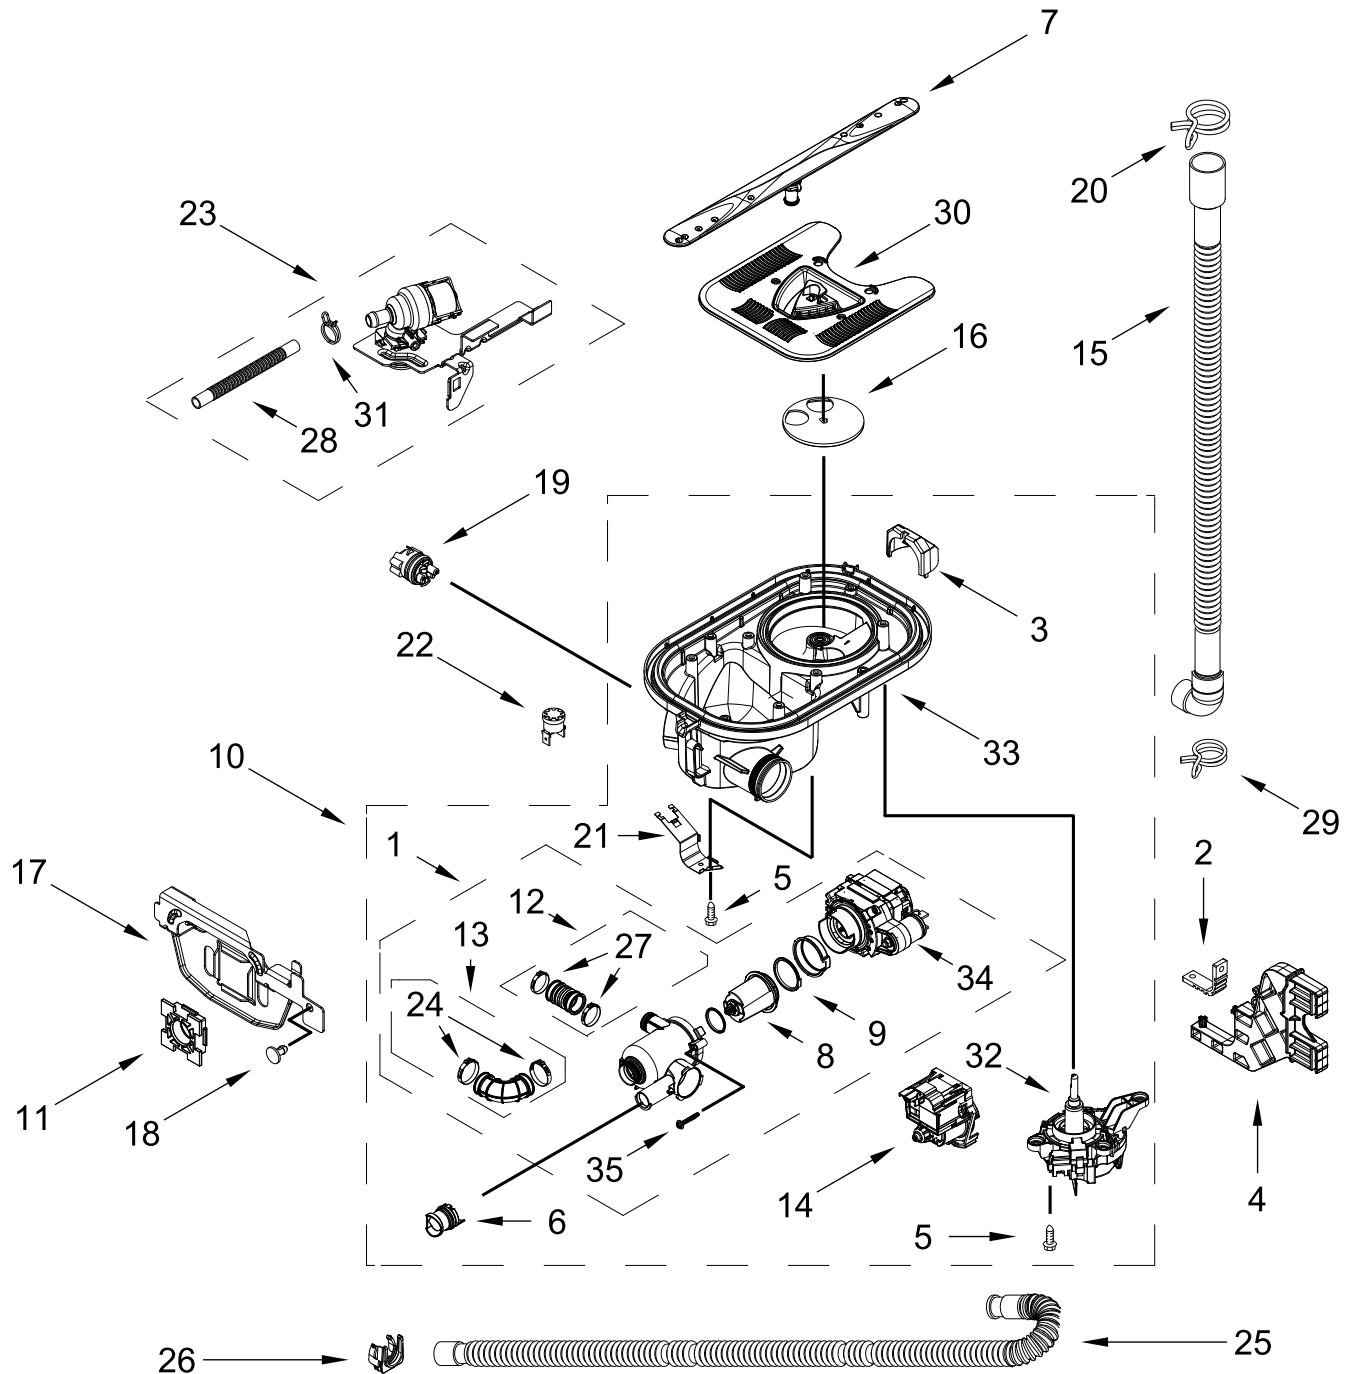

PUMP, WASHARM AND MOTOR PARTS

PUMP, WASHARM AND MOTOR PARTS

<u>Illus. No.</u>	<u>Part No.</u>	<u>Description</u>	<u>Illus. No.</u>	<u>Part No.</u>	<u>Description</u>	<u>Illus. No.</u>	<u>Part No.</u>	<u>Description</u>
1	W11122133	Pump Assembly	13	W10900387	Hose, Suction	24	W11122851	Clamp, Hose
2	W11294352	Isolator, Front Motor	14	W11035709	Motor, Drain	25	W11036161	Hose
3	W10891545	Diffuser, Inlet	15	W11131184	Hose, Drain	26	W11036143	Clip, Hose
4	W11294350	Hanger, Front Motor	16	W10903468	Disc, Diverter	27	W10466656	Clamp, Hose
5	9741232	Screw	17	W11025963	Bracket, Rear Motor	28	W11036287	Hose, Inlet
6	W10891547	Check Valve, Drain	18	W11418271	Fastener	29	W11236576	Clamp, Hose
7	W11048456	Wash Arm Assembly	19	W11126174	Indicator, Optical Wash	30	W11039864	Grate
8	W11108699	Filter Assembly	20	370445	Clamp, Hose	31	371505	Clamp, Hose
9	W10380239	Ring, Volute	21	W11163419	Bracket, Thermostat	32		Diverter Valve Motor (Not Serviced)
10	W11345228	Motor & Sump Assembly	22	W11193089	Thermostat (Included with Main Wiring Harness)	33	W11034556	Sump (includes Seal and Diverter)
11	W11036663	Isolator, Rear Motor	23	W11025970	Fill Valve Assembly	34	W10753070	Capacitor
12	W11250985	Hose, Pressure				35	W10467002	Screw