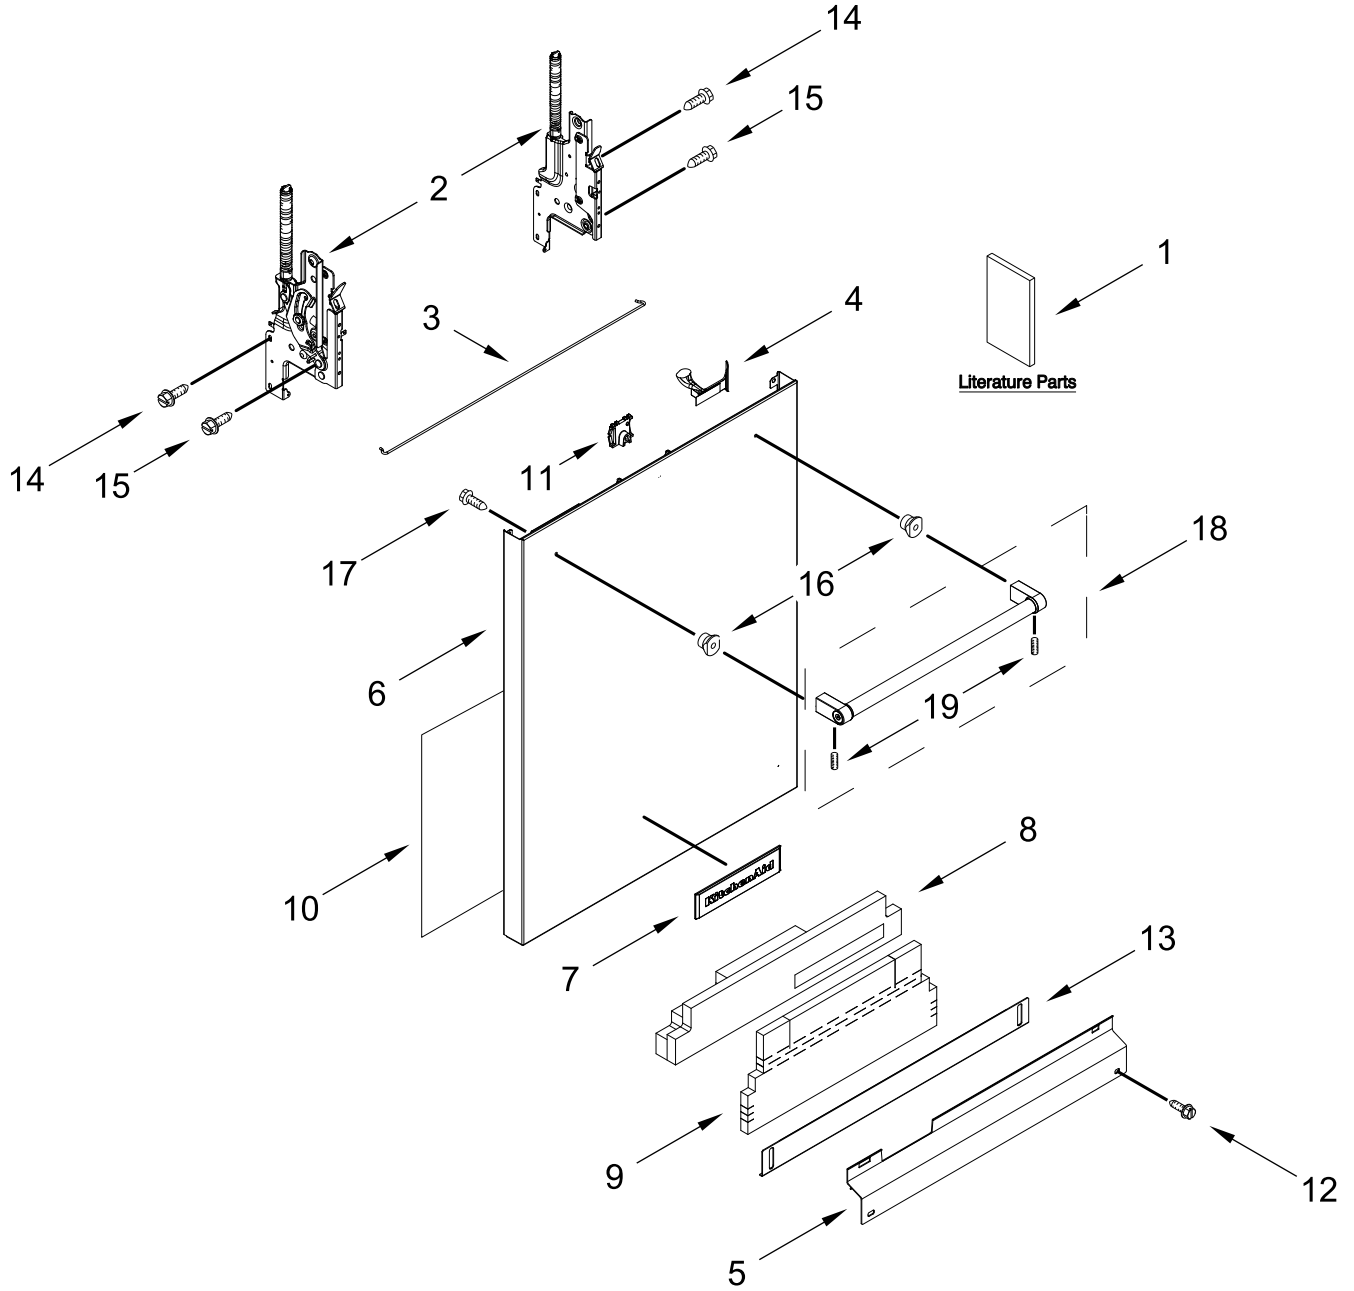

KitchenAid®

Dishwasher

MODELS:

KDTM405PPS0 (Stainless)

DOOR AND PANEL PARTS

DOOR AND PANEL PARTS

<u>Illus. No.</u>	<u>Part No.</u>	<u>Description</u>	<u>Illus. No.</u>	<u>Part No.</u>	<u>Description</u>	<u>Illus. No.</u>	<u>Part No.</u>	<u>Description</u>	
1		Literature Parts	6		Front Panel (Includes 4, 7 & 11)	13		Toe Panel	
	W11323304	Owners Manual		W11233283	Stainless		W11467733	Black	
	W11655303	Energy Guide		7	W10518673	Nameplate	14	W11364953	Screw
	W11366142	Tech Sheet		8	W10919858	Insulation, Multi-Layer	15	3400000	Screw
2		Arm, Hinge		9	W11038694	Insulation, Single Layer	16	W11049903	Stud, Mounting
	W10920232	Left Hand		10	W10919859	Insulation, Front Panel	17	W10316572	Screw
	W10920230	Right Hand		11	W10692757	Barrel Nut, Front Panel	18		Handle Assembly
3	W11377160	Cross Brace, Door		12	W11438978	Screw, Black		W11417401	Stainless
4	W11102920	Light Pipe					19	W10687133	Set Screw
5		Access Panel							
	W11108979	Black							

CONTROL PANEL AND INNER DOOR PARTS

CONTROL PANEL AND INNER DOOR PARTS

<u>Illus.</u> <u>No.</u>	<u>Part No.</u>	<u>Description</u>	<u>Illus.</u> <u>No.</u>	<u>Part No.</u>	<u>Description</u>	<u>Illus.</u> <u>No.</u>	<u>Part No.</u>	<u>Description</u>
1		Console Assembly (Includes Insert)	8	W11184028	Gasket, Vent	15	W11265187	Seal, Console/Door
	W11496608	Black	9	W10348409	Screw	16	W11088985	Hanger, Control
2	W11258418	Screw	10	W11098822	Inner Door Assembly	17	W11527847	Vent Assembly (Also Order Gasket)
3	W11336943	Jumper, Door	11	W11563231	Seal, Door Bottom	18	W11397505	Fuse, In-line
4	W10711884	Screw	12	W11084863	Wiring Harness, Main (Includes Thermostat & Fuse)	19	W10348408	Screw
5	W11091934	Latch Assembly (Includes Switch)	13	W11630926	Wiring Harness, Inner Door	20	3400071	Screw
6	W11673342	Control, Electronic	14	W11092649	Dispenser Assembly			
7	W11025634	Bezel, Vent (Also Order Gasket)						