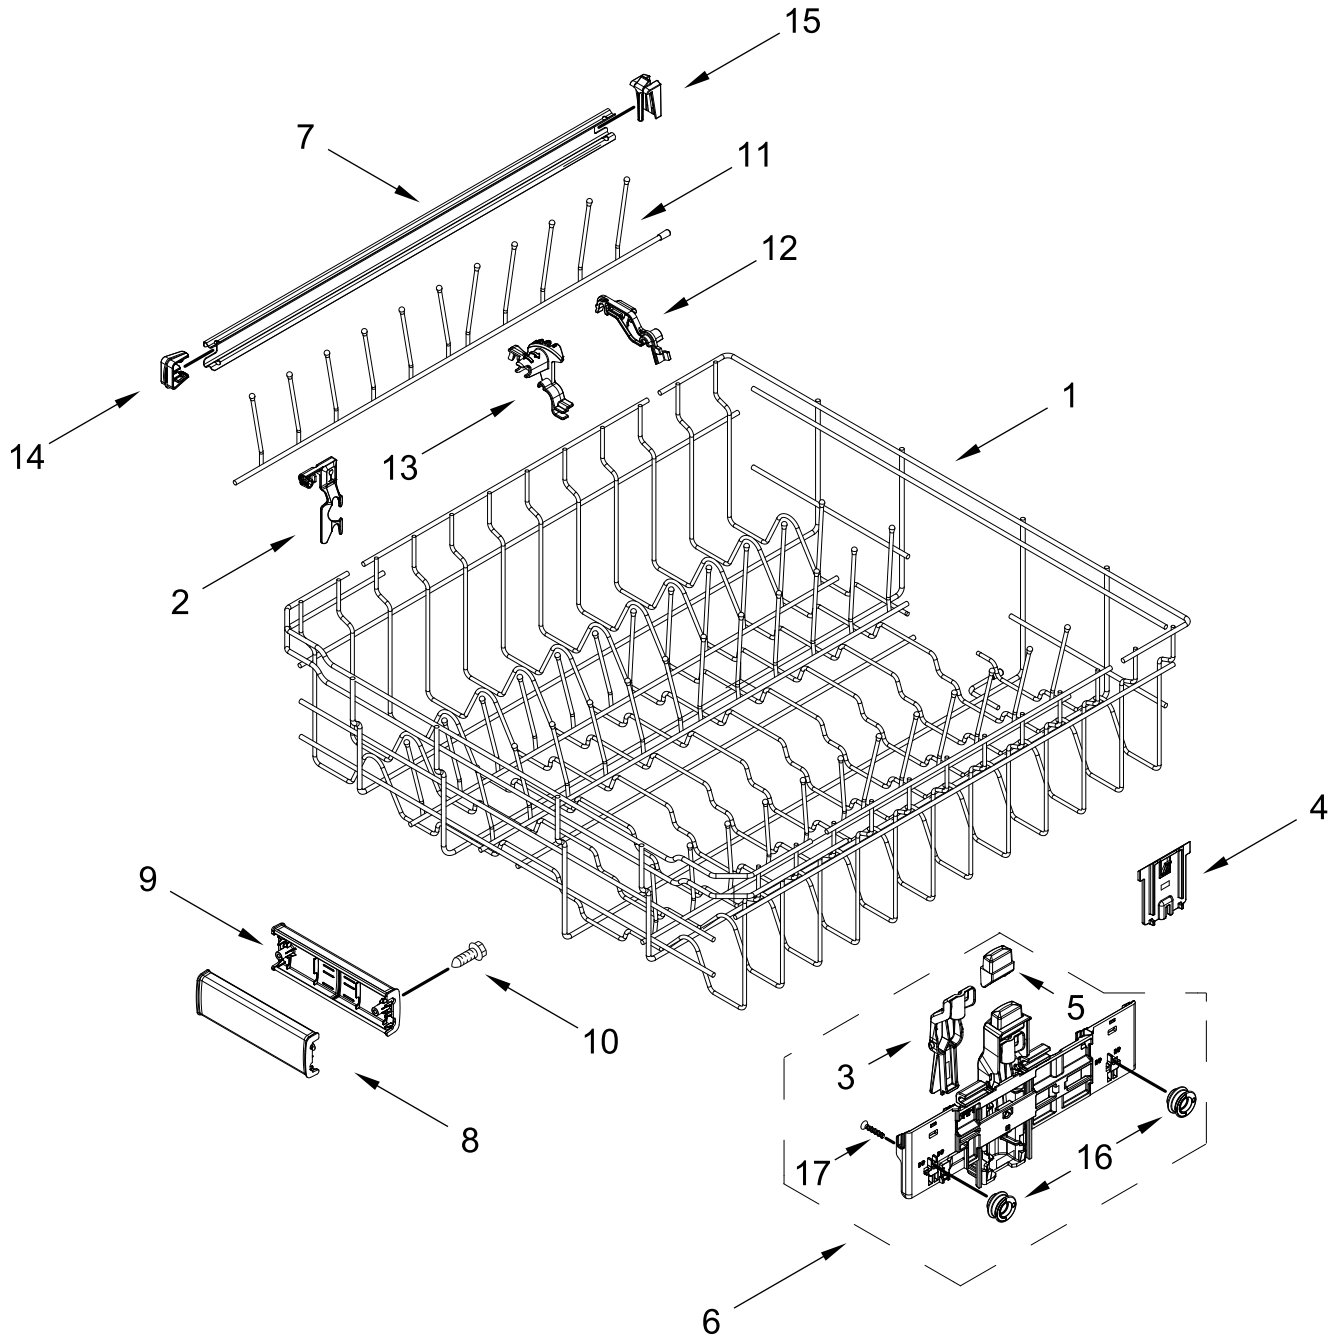

UPPER RACK AND TRACK PARTS

UPPER RACK AND TRACK PARTS

<u>Illus.</u> <u>No.</u>	<u>Part No.</u>	<u>Description</u>	<u>Illus.</u> <u>No.</u>	<u>Part No.</u>	<u>Description</u>	<u>Illus.</u> <u>No.</u>	<u>Part No.</u>	<u>Description</u>
1	W10847876	Dishrack, Upper	7	W11441109	Track, Dishrack	15	W11084872	Track Stop, Rear
2	W11310287	Clip, Stemware	8	W11268682	Handle, Dishrack Front	16	W11048221	Wheel
3	W11180178	Leveler, Adjuster Arm	9	W11268681	Handle, Dishrack Rear	17	W11376395	Screw
4	W11180605	Clip, Adjuster Arm	10	9741232	Screw			
5	W11267699	Button, Adjuster Arm	11	W11186528	Tine Row, Fold Down			
6		Adjustment Assembly	12	W11179753	Clip, Pivot			
	W11268090	Left Hand	13	W11179755	Positioner			
	W11268086	Right Hand	14	W11084874	Track Stop, Front