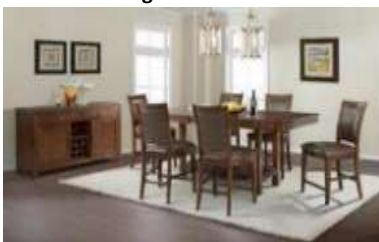

Prescott Dining

Item	Description	Available	30 days	31 - 60 days	61 - 90 days	Inbound Date
DPS100DT	Prescott Counter Table Top	1	0	0	0	
DPS100DL	Prescott Counter Table Base	21	0	0	0	
DPS100SC	Prescott Counter Side Chair (2 Per Pack)	6	0	0	0	
DPS100SV	Prescott Server	3	0	0	0