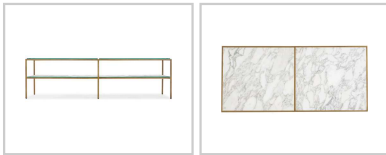

## M Living Room Furniture Cashel Coffee Table M12-80110-15 at M Furnishings

**M Furnishings**

[www.mfurnishings.com](http://www.mfurnishings.com)

**SKU:** M12-80110-15

**Width:** 28" (71.1 cm)

**Depth:** 62" (157.5 cm)

**Finish:** Golds

**Brand:** M

**Product Description:** Svelte and slender, the Cashel Coffee Table creates a timeless Parisian chic ambience. The mixed-media table has a gold-colored slim stainless-steel metal frame, a Carrara Marble top and one tempered glass shelf. The marble top is warm white with touches of grey and soft gold veining that runs throughout the natural stone.

**Status:** Active

**Finish:** The marble featured on the Cashel table group is warm white with touches of grey and soft gold veining that runs throughout the natural stone. Gold colored stainless steel metal frame.

**Features:** Rectangle shape

Carrara marble top

One tempered glass shelf

Stainless steel metal frame

**Material:** Gold Shade Stainless Steel, Carrara Marble and Tempered Glass

**Important Use Information:** Marble is an ancient material that has been celebrated for its beauty and elegance since ancient times. Ours