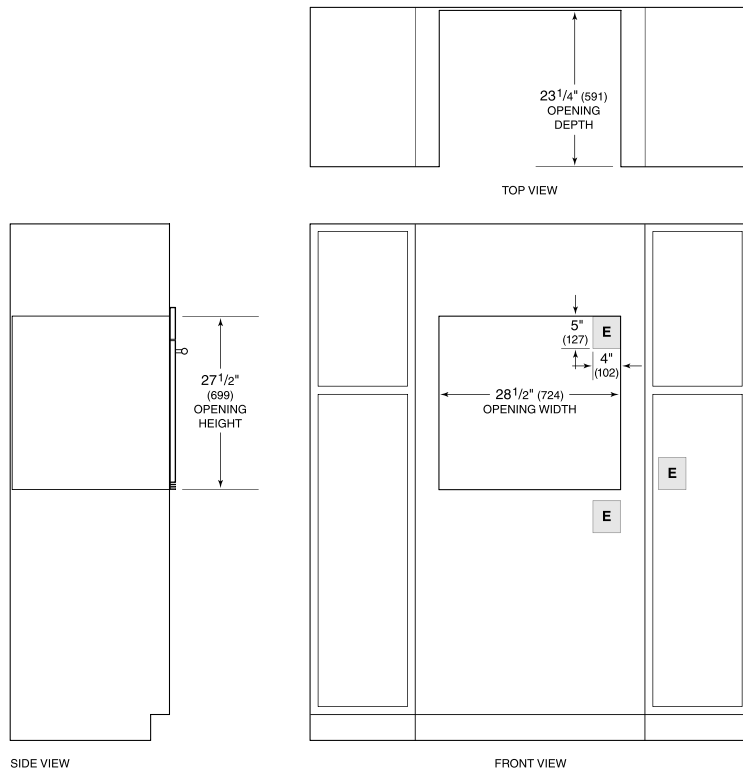

Dimensions

Standard Installation

SIDE VIEW

FRONT VIEW

NOTE: Location of electrical supply within opening may require additional cabinet depth.

Electrical Requirements

Electrical Requirements

Electrical Supply 240/208 VAC, 60 Hz

Electrical Service 30 amp dedicated circuit

Electrical Location Illustration