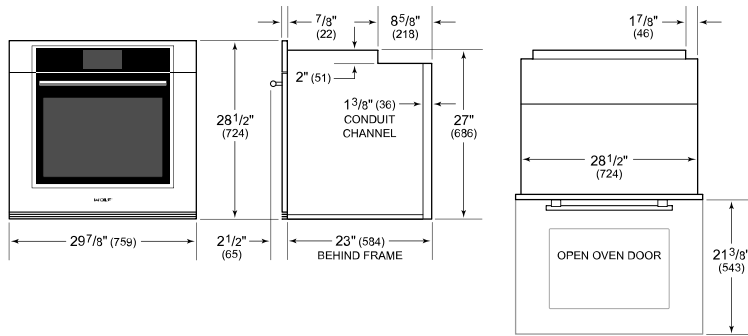

Dimensions

Standard Installation

SIDE VIEW

FRONT VIEW

NOTE: Location of electrical supply within opening may require additional cabinet depth.

Electrical Requirements

Electrical Requirements

Electrical Supply 240/208 VAC, 60 Hz

Electrical Service 30 amp dedicated circuit

Electrical Location Illustration