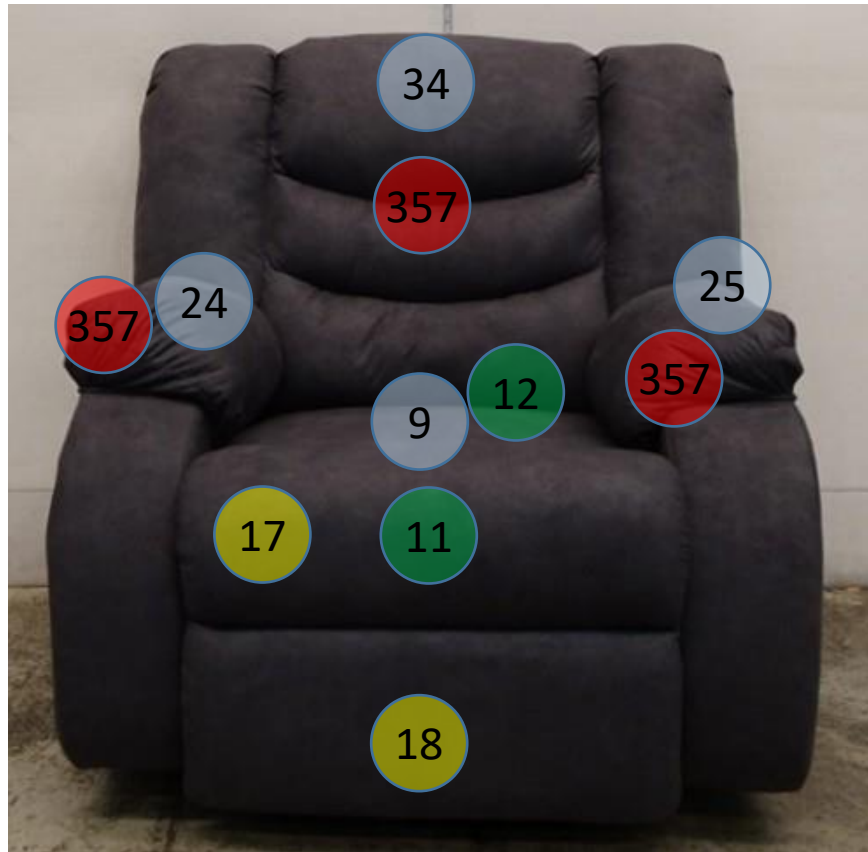

3690325

| Call Out | Description                  |
|----------|------------------------------|
| ●        | Blown Fiber                  |
| ●        | Cushion Chaise Pad - top Pad |
| ●        | Cushion Foam                 |
| ●        | KD Component                 |
| ●        | Cover                        |

*Signature*  
DESIGN  
BY **ASHLEY**®

425

396

149

426

101

420

110