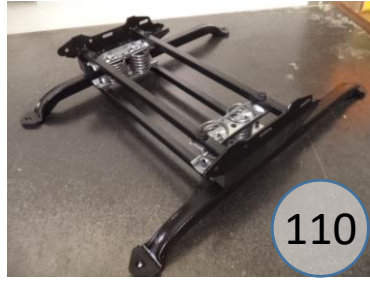

3690325

| Call Out | Description                  |
|----------|------------------------------|
| ●        | Blown Fiber                  |
| ●        | Cushion Chaise Pad - top Pad |
| ●        | Cushion Foam                 |
| ●        | KD Component                 |
| ●        | Cover                        |

*Signature*  
DESIGN  
BY **ASHLEY**®

425

396

149

426

101

420

110