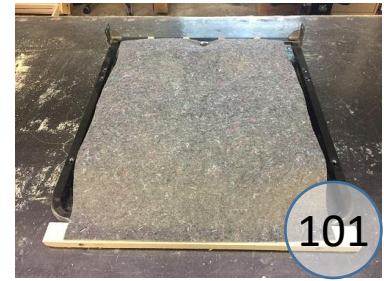

3690325

| Call Out | Description                  |
|----------|------------------------------|
| ●        | Blown Fiber                  |
| ●        | Cushion Chaise Pad - top Pad |
| ●        | Cushion Foam                 |
| ●        | KD Component                 |
| ●        | Cover                        |

*Signature*  
DESIGN  
BY **ASHLEY**®

425

396

149

426

101

420

110