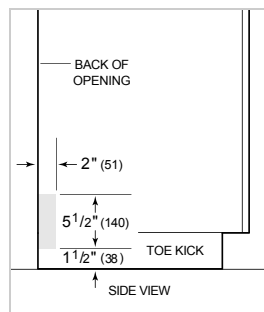

HANDLE ACCESSORIES

PRO

TUBULAR

PRODUCT SPECIFICATIONS

| | |
|--------------------|--|
| Model | DW2450 |
| Dimensions | 23 5/8"W x 34 1/2"H x 23 1/4"D |
| Door Clearance | 26 3/4" |
| Electrical Supply | 115 VAC, 60 Hz |
| Electrical Service | 15 amp dedicated circuit |
| Receptacle | 3-prong grounding-type |
| Cord Length | 3' |
| Water Connection | 5' braided tubing with 3/8" female compression fitting |
| Drain Connection | 5' (1.5 m) corrugated tubing |
| Plumbing Pressure | 30–140 psi |

ELECTRICAL

PLUMBING

NOTE: Dimensions in parenthesis are in millimeters unless otherwise specified

PANEL SPECIFICATIONS For complete panels specifications including width/height, weight requirements and thickness requirements visit subzero-wolf.com/reveal.

INTERIOR VIEW

This illustration is intended for interior reference only and may not represent the exterior of the model being specified.

DIMENSIONS

*34" (864) MIN TO 34 5/8" (880) MAX