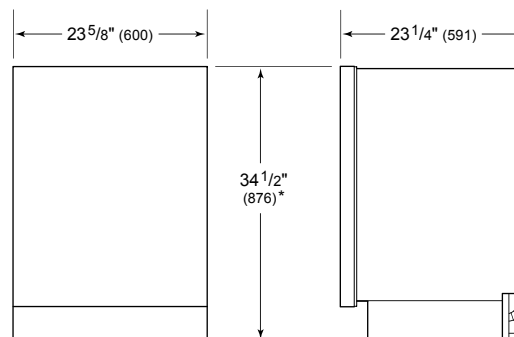

HANDLE ACCESSORIES

PRO

TUBULAR

PRODUCT SPECIFICATIONS

| | |
|--------------------|--|
| Model | DW2450 |
| Dimensions | 23 5/8"W x 34 1/2"H x 23 1/4"D |
| Door Clearance | 26 3/4" |
| Electrical Supply | 115 VAC, 60 Hz |
| Electrical Service | 15 amp dedicated circuit |
| Receptacle | 3-prong grounding-type |
| Cord Length | 3' |
| Water Connection | 5' braided tubing with 3/8" female compression fitting |
| Drain Connection | 5' (1.5 m) corrugated tubing |
| Plumbing Pressure | 30–140 psi |

ELECTRICAL

PLUMBING

NOTE: Dimensions in parenthesis are in millimeters unless otherwise specified

PANEL SPECIFICATIONS For complete panels specifications including width/height, weight requirements and thickness requirements visit subzero-wolf.com/reveal.

INTERIOR VIEW

This illustration is intended for interior reference only and may not represent the exterior of the model being specified.

DIMENSIONS

*34" (864) MIN TO 34 5/8" (880) MAX