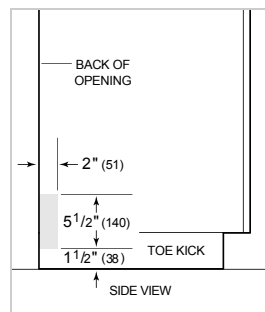

HANDLE ACCESSORIES

PRO

TUBULAR

PRODUCT SPECIFICATIONS

| | |
|--------------------|--|
| Model | DW2450 |
| Dimensions | 23 5/8"W x 34 1/2"H x 23 1/4"D |
| Door Clearance | 26 3/4" |
| Electrical Supply | 115 VAC, 60 Hz |
| Electrical Service | 15 amp dedicated circuit |
| Receptacle | 3-prong grounding-type |
| Cord Length | 3' |
| Water Connection | 5' braided tubing with 3/8" female compression fitting |
| Drain Connection | 5' (1.5 m) corrugated tubing |
| Plumbing Pressure | 30–140 psi |

ELECTRICAL

PLUMBING

NOTE: Dimensions in parenthesis are in millimeters unless otherwise specified

PANEL SPECIFICATIONS For complete panels specifications including width/height, weight requirements and thickness requirements visit subzero-wolf.com/reveal.

INTERIOR VIEW

This illustration is intended for interior reference only and may not represent the exterior of the model being specified.

DIMENSIONS

*34" (864) MIN TO 34 5/8" (880) MAX