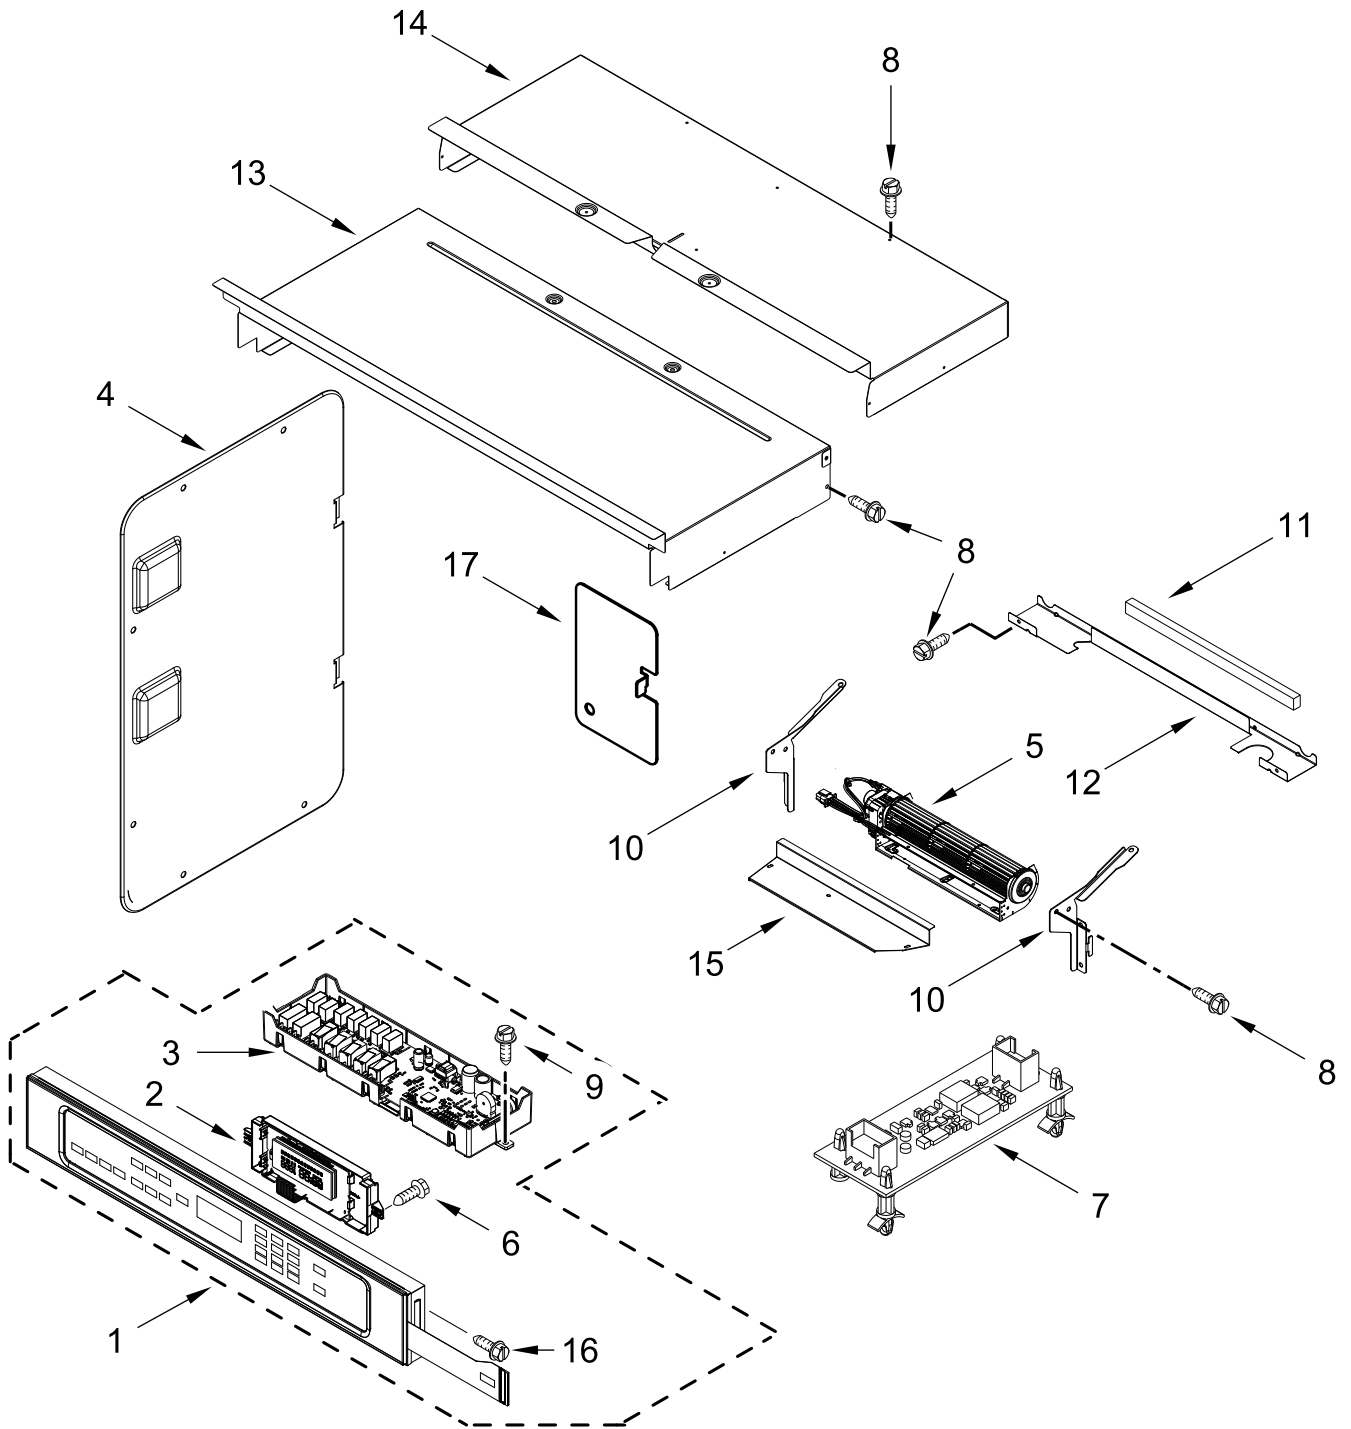

CONTROL PANEL PARTS

CONTROL PANEL PARTS

<u>Illus.</u> <u>No.</u>	<u>Part No.</u>	<u>Description</u>	<u>Illus.</u> <u>No.</u>	<u>Part No.</u>	<u>Description</u>	<u>Illus.</u> <u>No.</u>	<u>Part No.</u>	<u>Description</u>
1		Assembly, Control Panel (Includes Overlay)	6	7101P403-60	Screw	12	W11166802	Divider, Chassis Back
	W11467611	Stainless	7	W10412514	Board, Wide Interface	13	W10318158	Chassis, Cover Top Front 30 IN
2	W10752316	Interface (Maxwell), User Board	8	7101P426-60	Screw	14	W10588732	Chassis, Cover Top Back 30 IN
			9	7101P427-60	Screw	15	W10681157	Cover, Combo Blower
3	W11556519	Control, Maxwell	10	W10655463	Bracket, Blower (Left)	16	W11339492	Screw (Black)
4	W10655467	Chassis, Combo Side		W10655462	Bracket, Blower (Right)	17	W11533682	Cover, WIFI
5	W11397930	Blower	11	4451758	Block, Foam