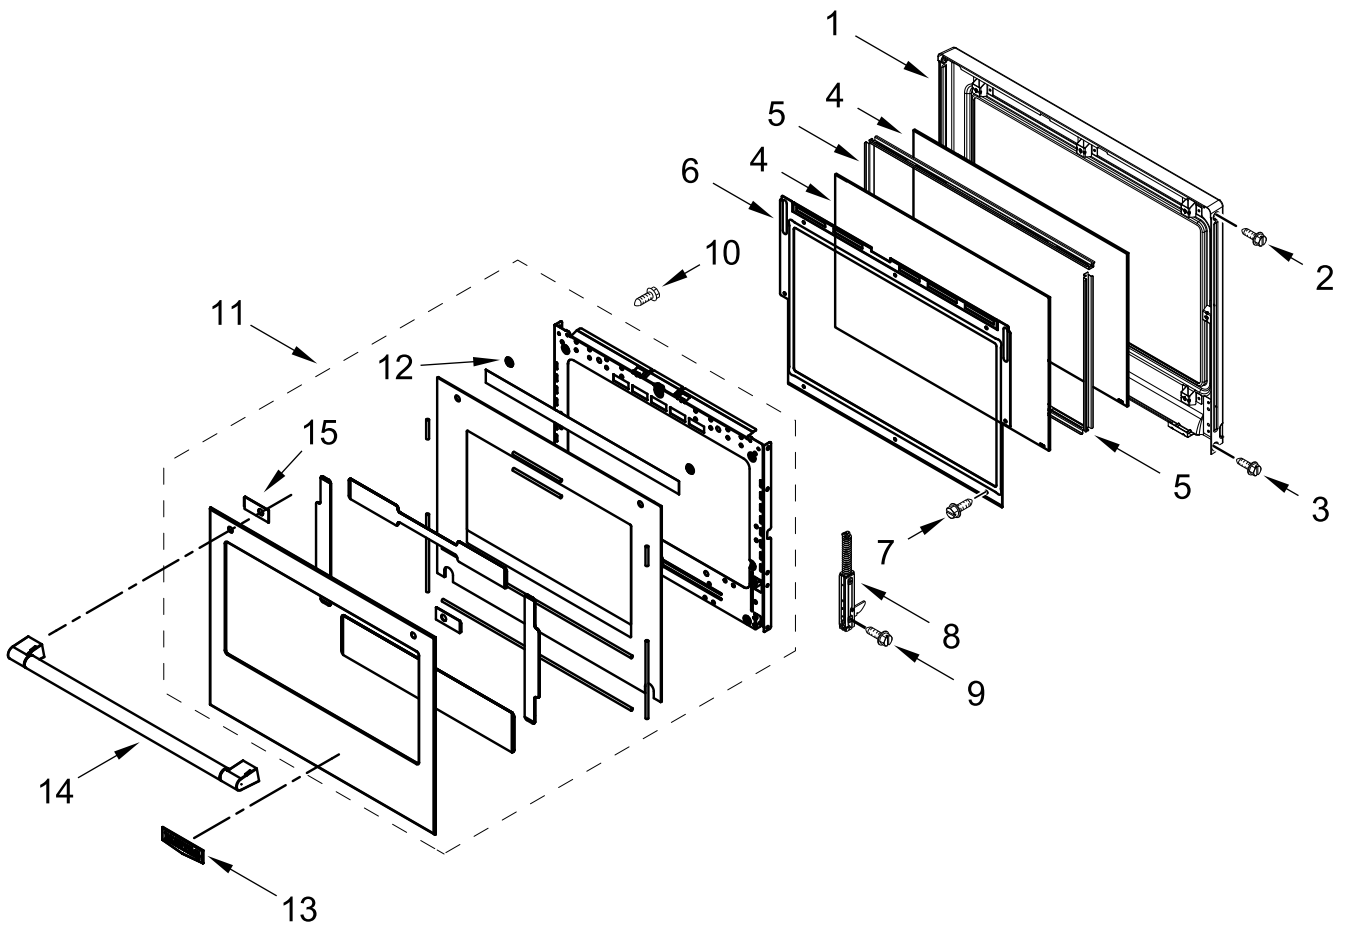

OVEN DOOR PARTS

OVEN DOOR PARTS

<u>Illus.</u> <u>No.</u>	<u>Part No.</u>	<u>Description</u>	<u>Illus.</u> <u>No.</u>	<u>Part No.</u>	<u>Description</u>	<u>Illus.</u> <u>No.</u>	<u>Part No.</u>	<u>Description</u>
1	W11302587	Liner Assembly	8	W11296036	Hinge, Door (Left)	14		Handle Assembly
2	7101P375-60	Screw		W11296037	Hinge, Door (Right)		W11495825	Stainless
3	W11290045	Screw	9	3196183	Screw	15	W10650497	Spacer, Handle
4	W10618107	Glass, Inner	10	W11317731	Screw (Black)			
5	W11302730	Spacer, Air Divider	11		Door Assembly			
6	W11174095	Retainer, Air Divider Glass		W11470057	Stainless			
7	7101P426-60	Screw	12	W10319024	Washer, Door			
			13	W11628148	Badge