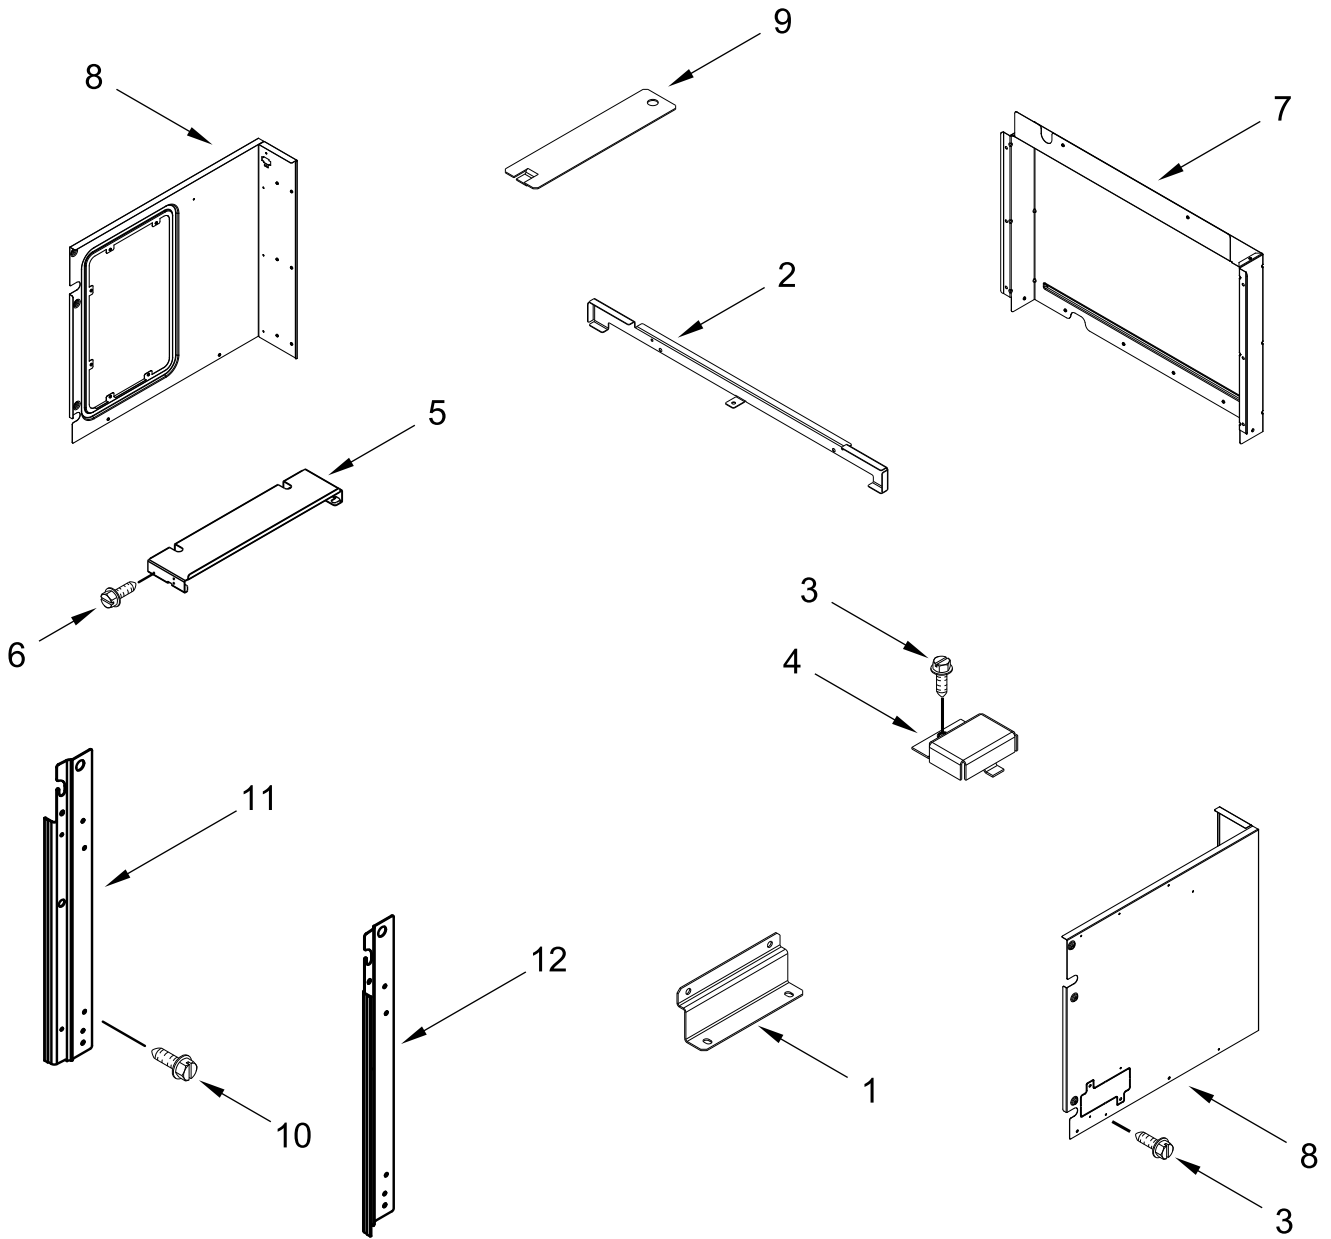

TOP VENTING PARTS

TOP VENTING PARTS

<u>Illus.</u> <u>No.</u>	<u>Part No.</u>	<u>Description</u>	<u>Illus.</u> <u>No.</u>	<u>Part No.</u>	<u>Description</u>	<u>Illus.</u> <u>No.</u>	<u>Part No.</u>	<u>Description</u>
1	W10283024	Side, Bracket	7	W11171004	Cover, Combo Chassis Back Duct	10	7101P633-60	Screw (Black)
2	W10283022	Support, Crossbar	8	W11171909	Side, Combo Chassis (Left)	11	W11627410	Siderail, Combo (Left)
3	7101P426-60	Screw		W11171919	Side, Combo Chassis (Right)	12	W11627411	Siderail, Combo (Right)
4	8285593	Cover, Connector		W11171919	Side, Combo Chassis (Right)			
5	W10356644	Support, Microwave Module	9	W10356437	Cover, Slot Module			
6	4449745	Screw