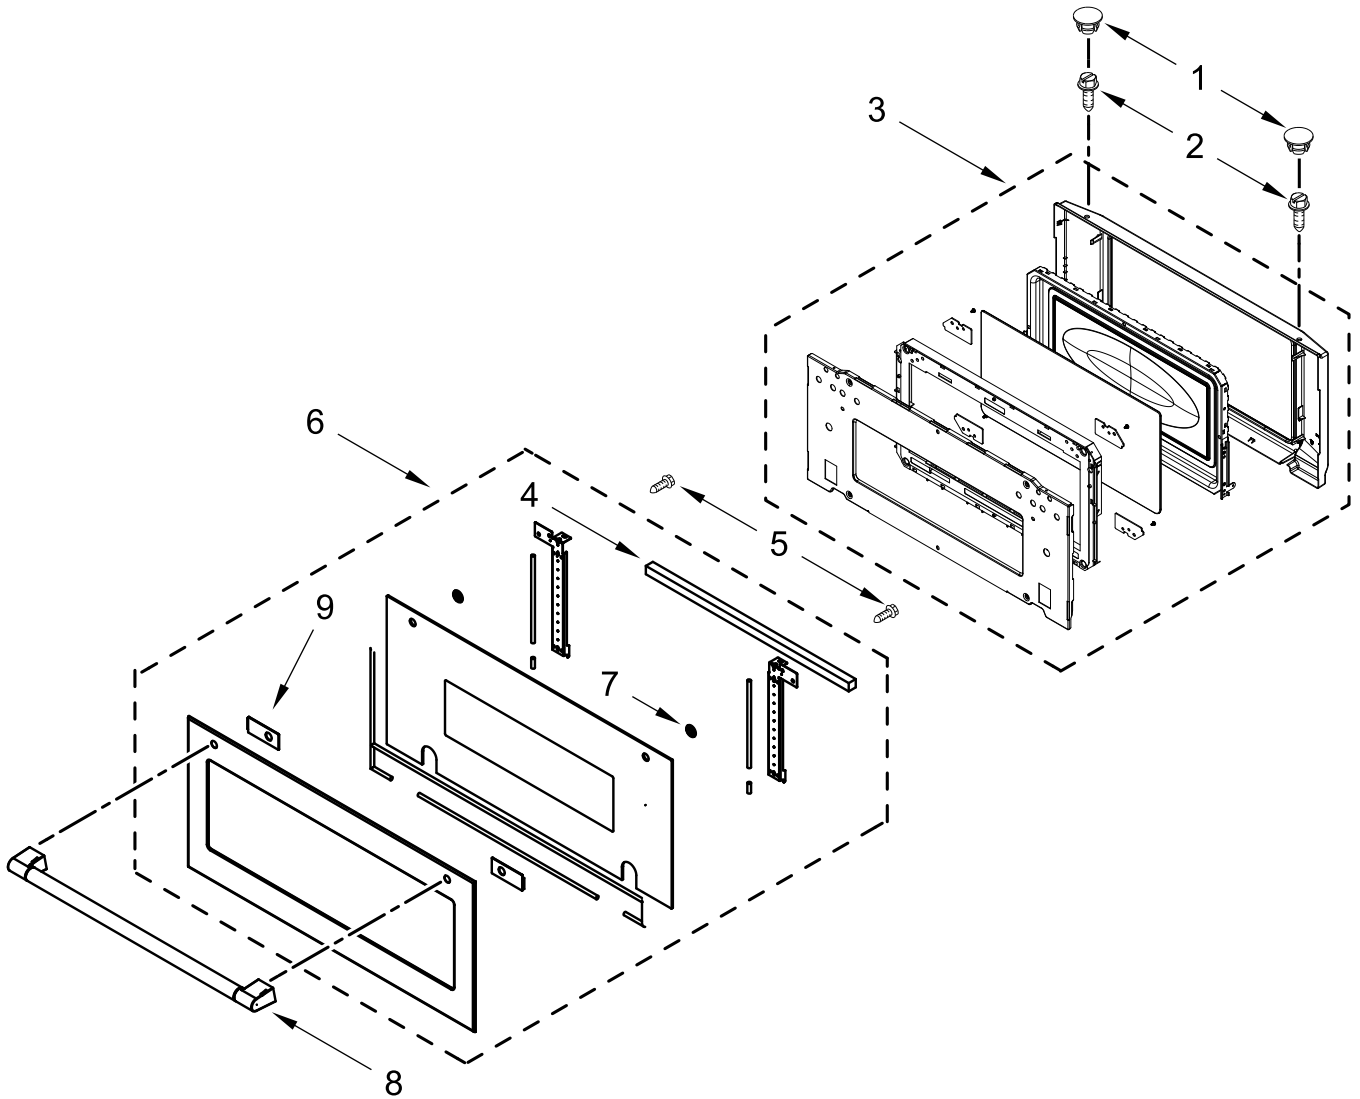

MICROWAVE DOOR PARTS

MICROWAVE DOOR PARTS

<u>Illus.</u> <u>No.</u>	<u>Part No.</u>	<u>Description</u>	<u>Illus.</u> <u>No.</u>	<u>Part No.</u>	<u>Description</u>	<u>Illus.</u> <u>No.</u>	<u>Part No.</u>	<u>Description</u>
1	8304588BL	Cap, Screw	6		Door Assembly	8		Handle Assembly
2	7101P338-60	Screw		W11474393	Stainless		W11495825	Stainless
3	W11328745	Inner Door Assembly	7	W10319024	Washer, Door	9	W10650497	Spacer, Handle
4	W10359769	Foam, Door Handle						
5	W11317731	Screw (Black)