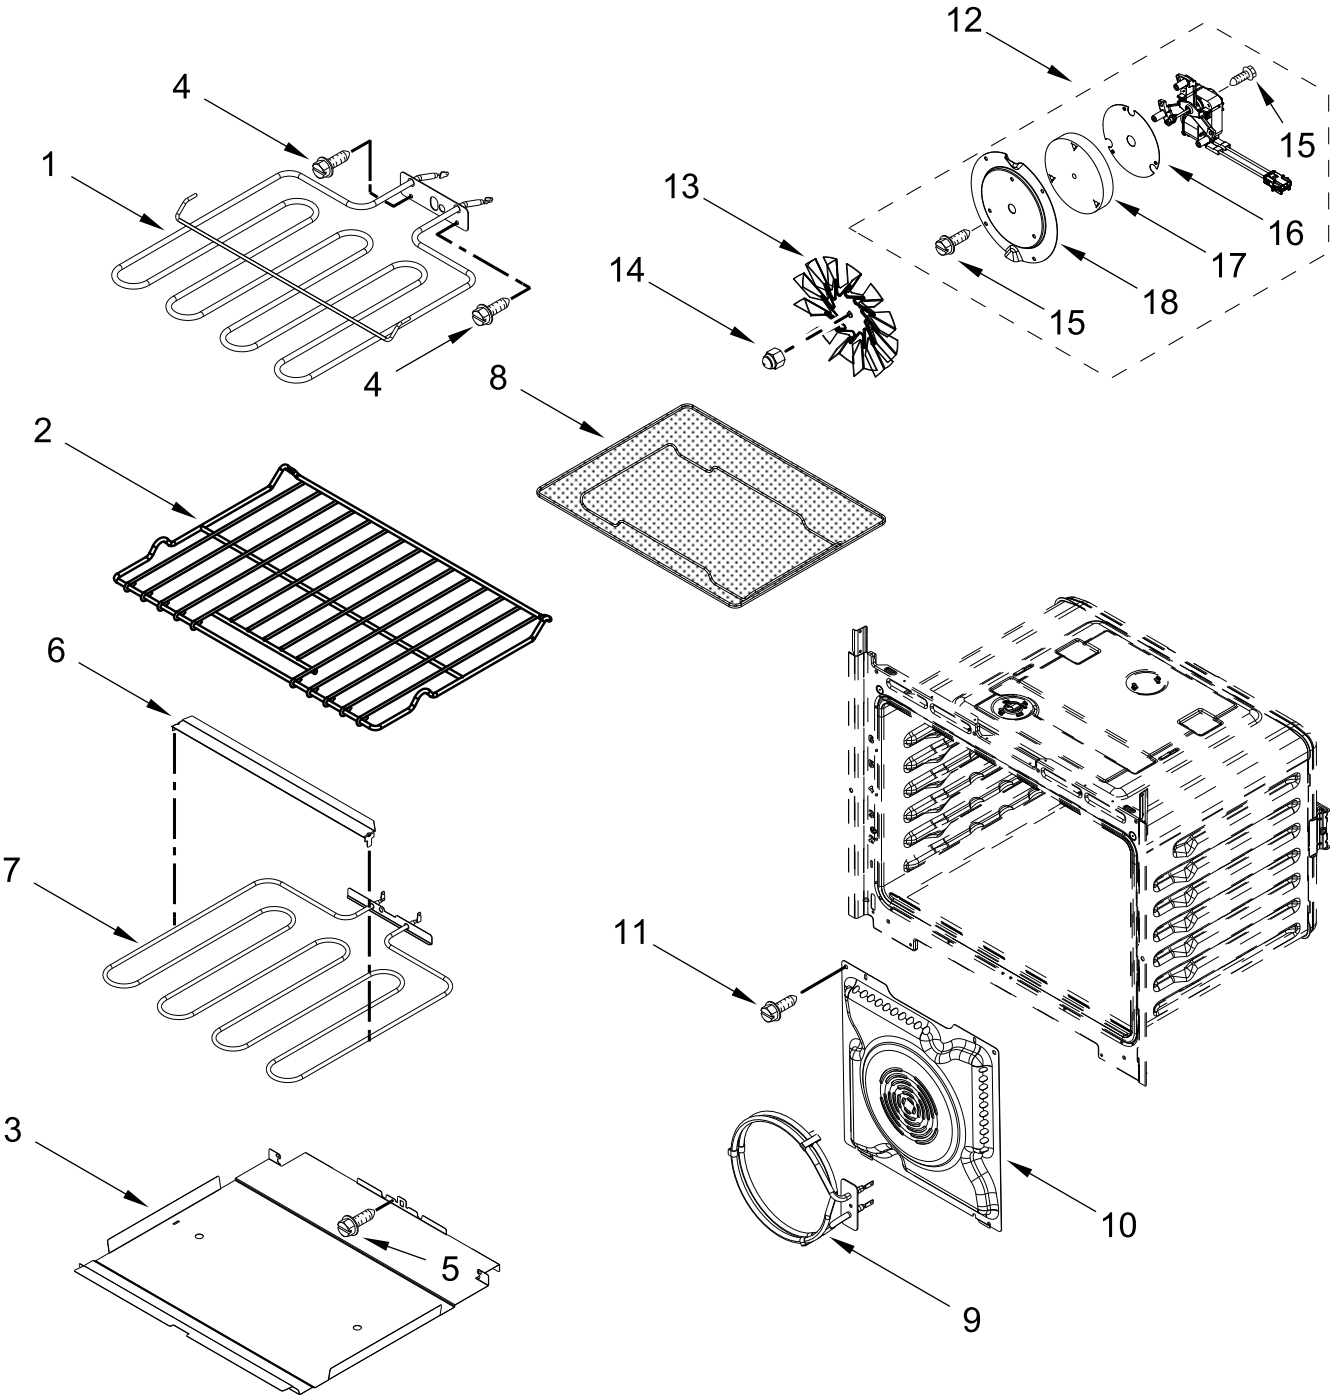

INTERNAL OVEN PARTS

INTERNAL OVEN PARTS

<u>Illus.</u> <u>No.</u>	<u>Part No.</u>	<u>Description</u>	<u>Illus.</u> <u>No.</u>	<u>Part No.</u>	<u>Description</u>	<u>Illus.</u> <u>No.</u>	<u>Part No.</u>	<u>Description</u>
1	W11238160	Element, Broil	8	W11629505	Airfry Basket Kit	15	W10720084	Screw
2	W10554526	Rack, Oven	9	W10260248	Ring, Element	16	W11251715	Plate, Convect Motor
3	W10318198	Tray, Hidden Bake	10	W10359278	Baffle, Convection	17	W11251716	Insulation, Convect Motor
4	7101P434-60	Screw	11	W10906658	Screw	18	W11398057	Cover, Convect Plate
5	7101P426-60	Screw	12	W11398058	Convect Motor Assembly			
6	W10282957	Crossbar, Hidden Bake Tray	13	W11425715	Blade, Fan			
7	W11292248	Element, Bake	14	W11433702	Nut, Acorn (LH)