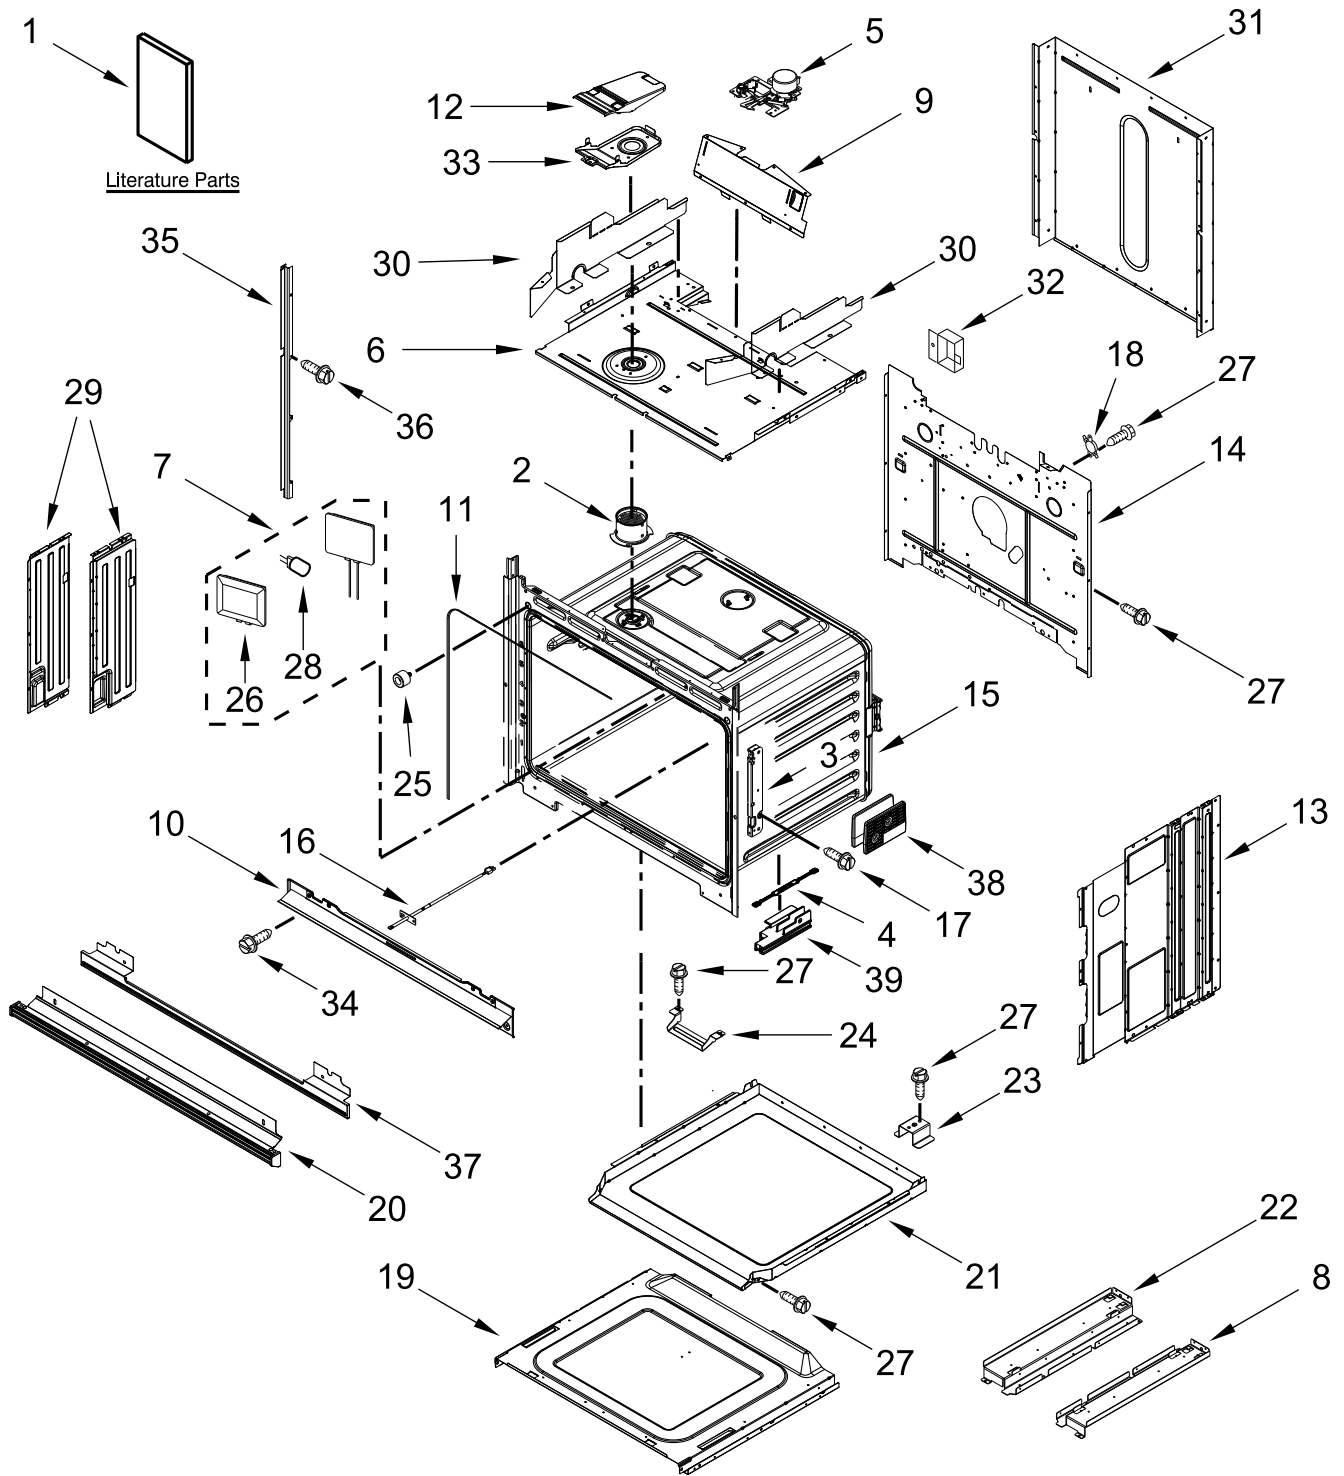

ELECTRIC COMBO WALL OVEN

MODELS:

MOEC6030LZ00 (Stainless)

OVEN PARTS

OVEN PARTS

<u>Illus. No.</u>	<u>Part No.</u>	<u>Description</u>	<u>Illus. No.</u>	<u>Part No.</u>	<u>Description</u>	<u>Illus. No.</u>	<u>Part No.</u>	<u>Description</u>
1		Literature Parts	18	4449751	Thermostat (TOD)	34	W11249635	Screw
	W11555307	Owner's Manual	19	W11135103	Base, Chassis	35		Trim, Side
	W11553924	Quick Start Guide	20		Assembly, Bottom Vent		W11235457	Black (Left)
	W11604694	Tech Sheet		W11467754	Stainless		W11235458	Black (Right)
2	W11085298	Tube, Vent	21	W11244446	Duct, Bottom Chassis	36	W11404000	Screw
3	W11239070	Receiver, Hinge (Left)	22	W10283020	Support, Base (Left)	37		Trim, Bottom Vent
	W11239072	Receiver, Hinge (Right)	23	W11135135	Support, Air Channel		W11560859	Black
4	W11558603	Spacer, Base	24	W11390667	Spacer, Chassis Bottom Duct	38	W11245118	Foot, Base
5	W11132456	Latch, Motorized	25	W11166315	Bumper and Screw	39	W11245114	Foot, Chassis (Left)
6	W11168071	Top, Chassis	26	W10472386	Lens, Light		W11245116	Foot, Chassis (Right)
7	W11205574	Assembly, Oven Light	27	7101P426-60	Screw			FOLLOWING PARTS NOT ILLUSTRATED
8	W10283021	Support, Base (Right)	28	W10472384	Bulb, Light		W11188284	Insulation, Wrap
9	W10904163	Deflector, Blower	29	W11167419	Cover, Suction (Left)		W11234758	Insulation, Cavity
10	W11518347	Vent, Combo Center		W11186675	Cover, Suction (Right)		W11659373	Harness, Main
11	W11262567	Gasket	30	W11186391	Deflector, Chassis (Left)		W11264646	Harness, Door Latch
12	W11256424	Cover, Vent Exhaust		W11186398	Deflector, Chassis (Right)		W11249930	Harness, Communication
13	W11165274	Side, Chassis	31	W11134657	Duct, Lower Chassis Back		W11356991	Harness, Ground Console Combo
14	W11223327	Back, Chassis					313438	Clip, Harness
15		Liner, Oven (Not Serviceable)					4448664	Clamp, Conduit
16	W11346074	Probe, Sensor	32	8285593	Cover, Connector		W11394923	Bag, Hardware
17	W10254050	Screw	33	W11256423	Base, Vent Exhaust			