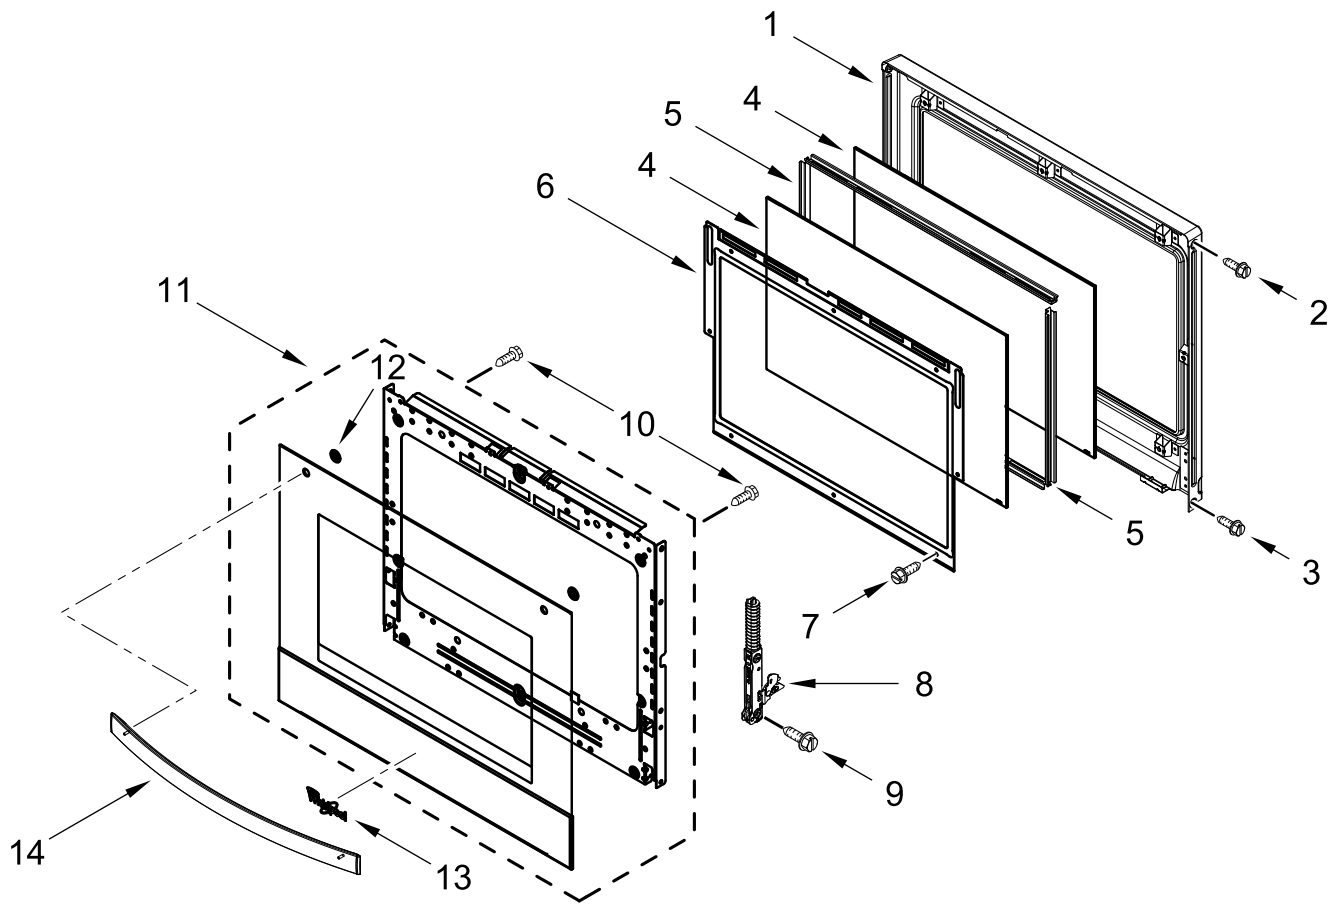

OVEN DOOR PARTS

OVEN DOOR PARTS

<u>Illus.</u> <u>No.</u>	<u>Part No.</u>	<u>Description</u>	<u>Illus.</u> <u>No.</u>	<u>Part No.</u>	<u>Description</u>	<u>Illus.</u> <u>No.</u>	<u>Part No.</u>	<u>Description</u>
1	W11302587	Liner Assembly	7	7101P426-60	Screw	11		Door Assembly
2	7101P375-60	Screw	8	W11394143	Hinge, Door (Left)		W11499216	Stainless
3	W11290045	Screw		W11394144	Hinge, Door (Right)	12	W10319024	Washer, Door
4	W10618107	Glass, Inner		3196183	Screw	13	W10884775	Badge
5	W11302730	Spacer, Air Divider	9			14		Handle Assembly
6	W11174095	Retainer, Air Divider Glass	10	W11317731	Screw (Black)		W11532517	Stainless