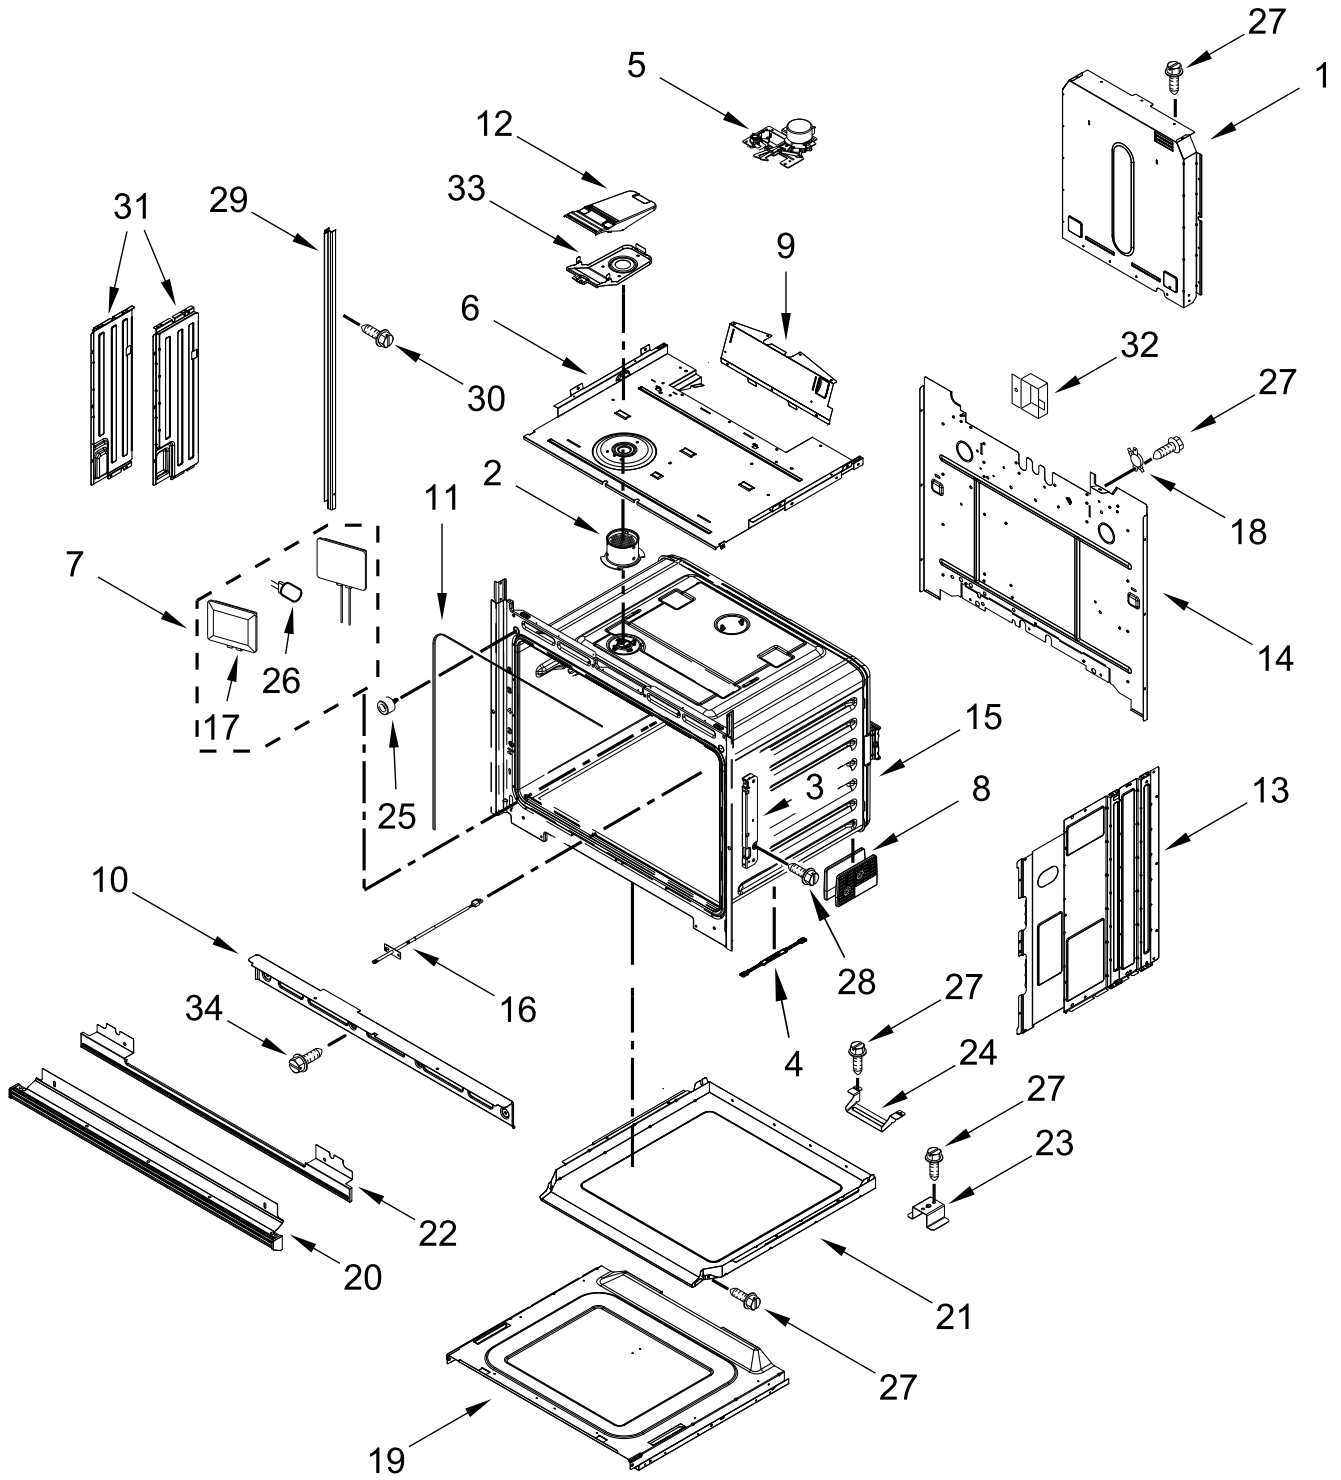

OVEN PARTS

OVEN PARTS

<u>Illus. No.</u>	<u>Part No.</u>	<u>Description</u>	<u>Illus. No.</u>	<u>Part No.</u>	<u>Description</u>	<u>Illus. No.</u>	<u>Part No.</u>	<u>Description</u>
1	W11165250	Duct, Chassis Back	16	W11346074	Probe, Sensor	28	W10254050	Screw
2	W11085298	Tube, Vent	17	W10472386	Lens, Light	29		Cover, Side Trim
3	W11100732	Receiver, Hinge	18	4449751	Thermostat (TOD)		W11235463	Black (Left)
4	W11558603	Spacer, Base	19	W11135103	Base, Chassis		W11235462	Black (Right)
5	W11132456	Latch, Motorized	20		Assembly, Bottom Vent	30	W11404000	Screw
6	W11168071	Top, Chassis		W11467754	Stainless	31	W11167419	Cover, Suction (Left)
7	W11205574	Assembly, Oven Light		W11244446	Duct, Bottom Chassis		W11186675	Cover, Suction (Right)
8	W11245118	Foot, Base	21		Trim, Bottom Vent	32	8285593	Cover, Connector
9	W10904163	Deflector, Blower	22		Black	33	W11256423	Base, Vent Exhaust
10	W11334857	Vent, Top 30 IN		W11560859	Support, Air Channel	34	W11249635	Screw
11	W11262567	Gasket	23	W11135135	Spacer, Chassis Bottom Duct			FOLLOWING PARTS NOT ILLUSTRATED
12	W11256424	Cover, Vent Exhaust	24	W11390667	Bumper and Screw		W11188284	Insulation, Wrap
13	W11165274	Side, Chassis	25	W10472384	Bulb, Light		W11234758	Insulation, Cavity
14	W11442209	Back, Chassis	26	7101P426-60	Screw			
15		Liner, Oven (Not Serviceable)	27