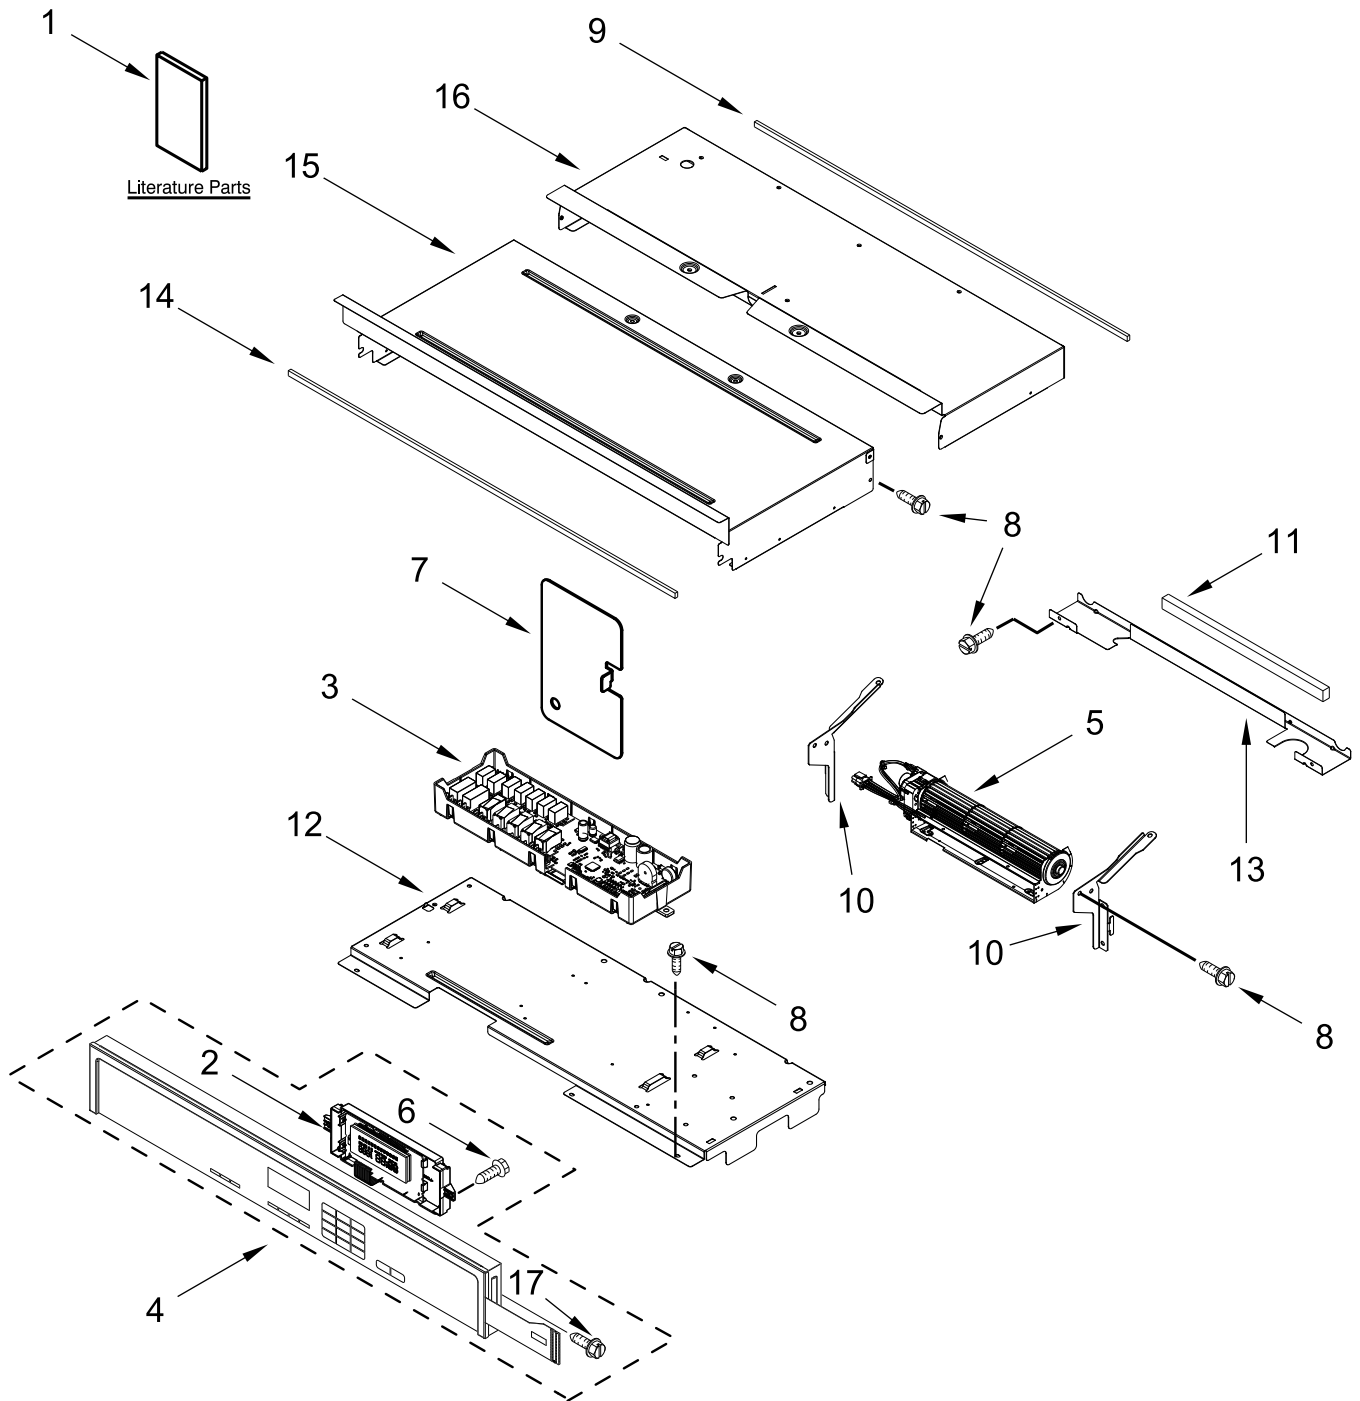

# CONTROL PANEL PARTS

# CONTROL PANEL PARTS

<u>Illus. No.</u>	<u>Part No.</u>	<u>Description</u>	<u>Illus. No.</u>	<u>Part No.</u>	<u>Description</u>	<u>Illus. No.</u>	<u>Part No.</u>	<u>Description</u>
1		Literature Parts	8	7101P426-60	Screw	17	W11339492	Screw (Black)
	W11555306	Owner's Manual	9	W10728475	Gasket, Rubber			FOLLOWING PARTS NOT ILLUSTRATED
	W11553919	Quick Start Guide	10	W10655463	Bracket, Blower (Left)			
	W11600302	Tech Sheet		W10655462	Bracket, Blower (Right)		W11499329	Harness, Main
2	W10752315	Interface (Maxwell), User Board	11	4451758	Block, Foam		W11264646	Harness, Door Latch
3	W11556520	Control, Maxwell	12	W11179509	Tray, Electronic		W10409840	Harness, EOL (MRC)
4		Assembly, Control Panel (Includes Overlay)	13	W11166802	Divider, Chassis Back		W11233570	Harness, Console
	W11468028	Black	14	W11162063	Gasket, Rubber		W10655464	Bracket, Harness
5	W11397930	Blower	15	W11244445	Cover, 30 IN Chassis Top Front		W10487999	Clip, Harness
6	7101P403-60	Screw					4450800	Screw, Grounding
7	W11533682	Cover, WIFI	16	W11223325	Cover, 30 IN Chassis Top Back		4448664	Clamp, Conduit
							W11547720	Bag, Hardware

# OVEN DOOR PARTS