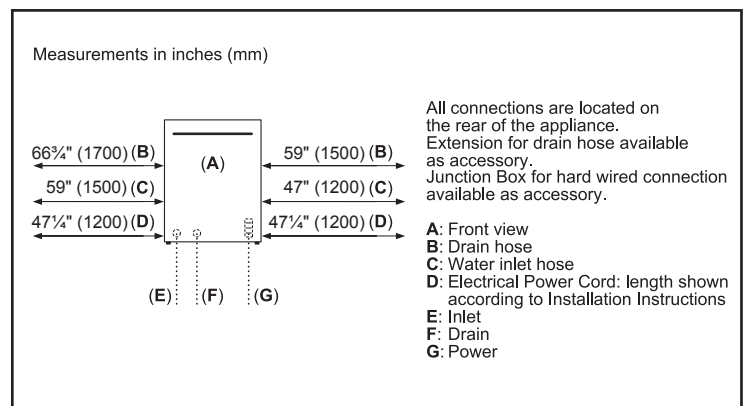

24" Custom Panel ADA-compliant Dishwasher

800 Series – Custom Panel SGV78C53UC

Installation Details

Accessories: To purchase Bosch accessories, cleaners & parts please visit www.bosch-home.com/us/store or call 1-800-944-2904 (Mon to Fri 5 am to 6 pm PST, Sat 6 am to 3 pm PST).

Notes: All height, width and depth dimensions are shown in inches. BSH reserves the absolute and unrestricted right to change product materials and specifications, at any time, without notice. Consult the product's installation instructions for final dimensional data and other details prior to making cutout.

Warranties: Please see Use & Care manual or Bosch website for statement of limited warranty.

For more information on our entire line of products, go to www.bosch-home.com/us or call 1-800-944-2904

© BSH Home Appliances Corporation. All rights reserved. Bosch is a registered trademark of Robert Bosch GmbH.