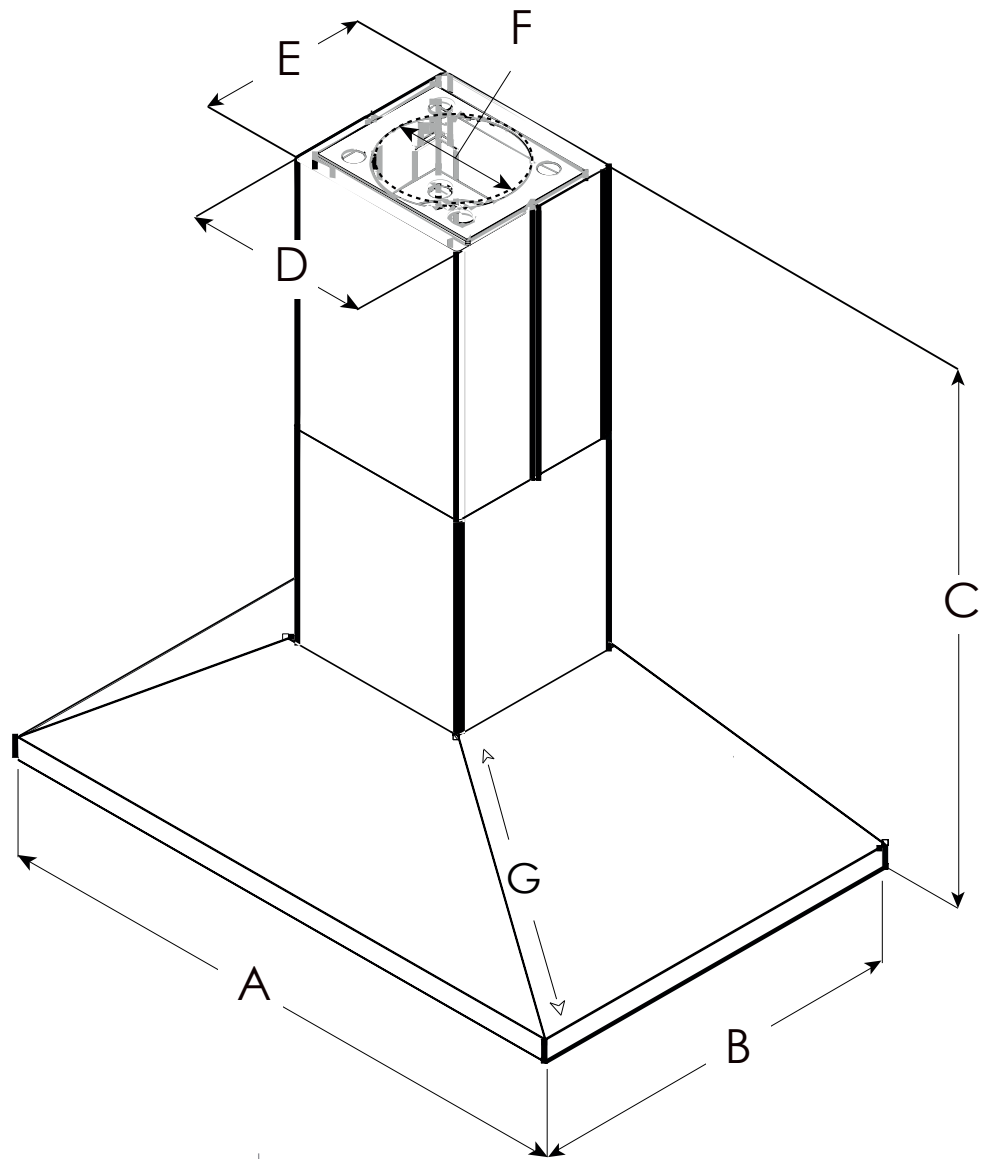

# LEONE ISLAND

ELI136S2

ELI142S2

	ELI136S2	ELI142S2
A	36" (91.4 cm)	42" (106.7 cm)
B	27" (68.6 cm)	
C	Max: 46 1/8" (118.3 cm) Min: 37 1/2" (95.3 cm)	
D	13 1/4" (33.2 cm)	
E	12" (30.5 cm)	
F	8" (20.3 cm)	
G	12 3/16" (32.3 cm)	