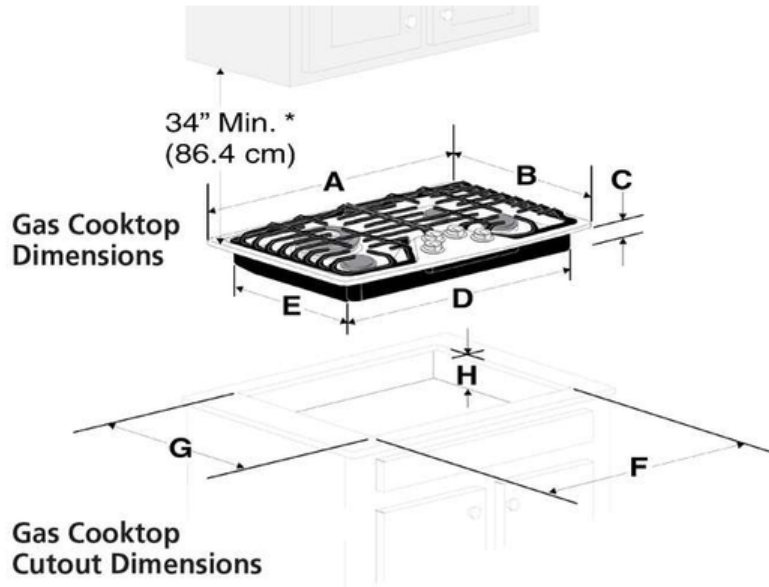

### Dimensions and Volume

Height	5 1/8"
Width	30"
Depth	20 31/32"
Maximum Cutout Height	8"
Maximum Cutout Width	28 1/2"
Minimum Cutout Height	8"
Minimum Cutout Width	27 1/4"

# Electrolux

30" Gas Cooktop

ECCG3068AS

Version : 01/21

PRODUCT DIMENSIONS					
MODEL	A. WIDTH	B. DEPTH	C. HEIGHT	D. BOX WIDTH	E. BOX DEPTH
30" Gas Cooktop	30" (76.2 cm)	21" (53.3 cm)	2 7/16" (6.2 cm)	27" (68.6 cm)	18 7/8" (47.9 cm)
36" Gas Cooktop	36" (91.4 cm)	21" (53.3 cm)	2 7/16" (6.2 cm)	33 5/8" (85.4 cm)	18 7/8" (47.9 cm)

CUTOUT DIMENSIONS					
MODEL	F. WIDTH		G. DEPTH		H. HEIGHT BELOW COOKTOP
	MINIMUM	MAXIMUM	MINIMUM	MAXIMUM	
30" Gas Cooktop	27 1/4" (69.2 cm)	29 5/16" (74.3 cm)	19" (48.3 cm)	20" (50.8 cm)	7.5" (19.0 cm)
36" Gas Cooktop	33 7/8" (86.0 cm)	35 5/8" (90.3 cm)	19" (48.3 cm)	20" (50.8 cm)	7.5" (19.0 cm)