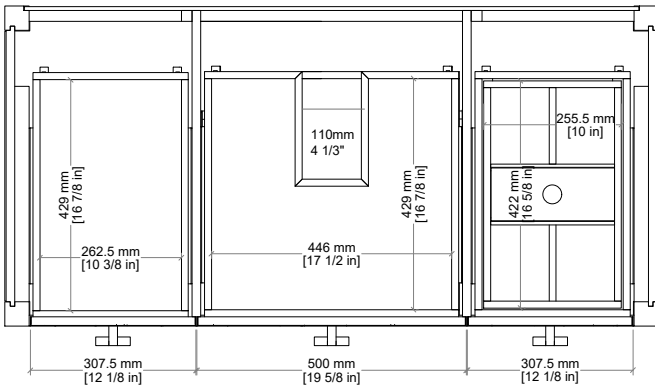

48" Celeste Single Vanity

D604-V48-SHG

48" Celeste Single Vanity

Details and Features

- Solids: White Oak, Poplar
- Veneers: White Oak, Ash
- Panels: Marine MDF
- Drawer Fronts: Marine MDF with Embossed PU, Faux Shagreen
- Installation Type: Free Standing
- Number of Doors: 0
- Number of Drawers: 8
- Tip/Out Drawer: Top Center, with removable bamboo tray
- Assembly Type: Cabinet comes fully assembled
- Assembly Type: Install drawer pulls
- Removable organizer with aluminum laminate liner
- Drawer Boxes: Ash veneer over Marine MDF
- English Dovetail joinery
- Aluminum Laminate Drawer Liners
- Hardware Material/Finish: Lucite and Stainless Steel/Champagne Brass
- Full Extension, Soft Close Glides
- Adjustable levelers
- Vanity Top: Not Included – Optional 3cm Tops available
- Number of Basins: 1
(included with optional countertop purchase)

Dimension

- Width: 47-3/4" (1213mm)
- Depth: 23-3/8" (594mm)
- Height: 34-7/8" (884 mm)
- Rough-In: 21" (534mm)

Drawer Pulls

48" Celeste Single Vanity

D604-V48-SHG

All dimensions are nominal

Diagrams are of cabinet only-James Martin Optional Countertops and sinks are not shown

Visit website for warranty and installation information
<http://www.jamesmartinvanities.com>

48" Celeste Single Vanity

D604-V48-SHG

Top View

Front View

Side View

All dimensions are nominal

Diagrams are of cabinet only-James Martin Optional Countertops and sinks are not shown