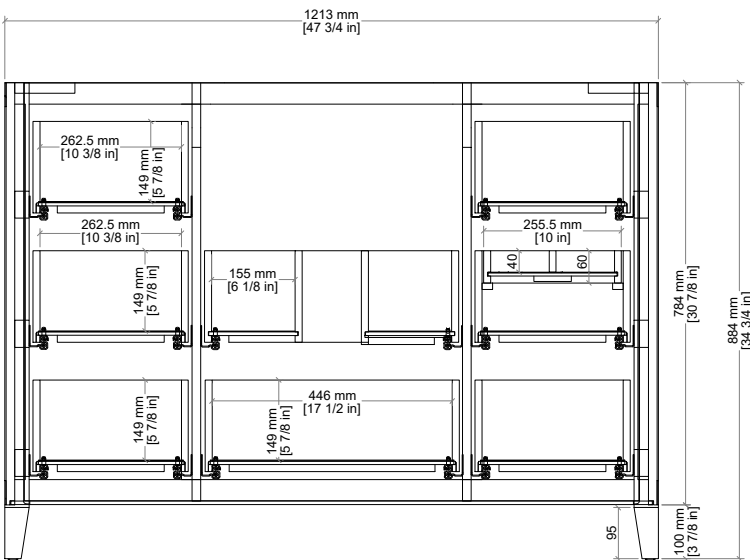

48" Celeste Single Vanity

D604-V48-SHG

48" Celeste Single Vanity

Details and Features

- Solids: White Oak, Poplar
- Veneers: White Oak, Ash
- Panels: Marine MDF
- Drawer Fronts: Marine MDF with Embossed PU, Faux Shagreen
- Installation Type: Free Standing
- Number of Doors: 0
- Number of Drawers: 8
- Tip/Out Drawer: Top Center, with removable bamboo tray
- Assembly Type: Cabinet comes fully assembled
- Assembly Type: Install drawer pulls
- Removable organizer with aluminum laminate liner
- Drawer Boxes: Ash veneer over Marine MDF
- English Dovetail joinery
- Aluminum Laminate Drawer Liners
- Hardware Material/Finish: Lucite and Stainless Steel/Champagne Brass
- Full Extension, Soft Close Glides
- Adjustable levelers
- Vanity Top: Not Included – Optional 3cm Tops available
- Number of Basins: 1
(included with optional countertop purchase)

Dimension

- Width: 47-3/4" (1213mm)
- Depth: 23-3/8" (594mm)
- Height: 34-7/8" (884 mm)
- Rough-In: 21" (534mm)

Drawer Pulls

48" Celeste Single Vanity

D604-V48-SHG

All dimensions are nominal

Diagrams are of cabinet only-James Martin Optional Countertops and sinks are not shown

Visit website for warranty and installation information
<http://www.jamesmartinvanities.com>

48" Celeste Single Vanity

D604-V48-SHG

Top View

Front View

Side View

All dimensions are nominal

Diagrams are of cabinet only-James Martin Optional Countertops and sinks are not shown