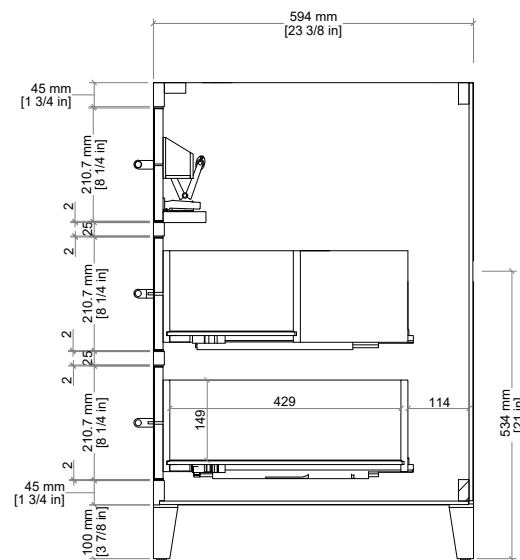

48" Celeste Single Vanity

D604-V48-SHG

48" Celeste Single Vanity

Details and Features

- Solids: White Oak, Poplar
- Veneers: White Oak, Ash
- Panels: Marine MDF
- Drawer Fronts: Marine MDF with Embossed PU, Faux Shagreen
- Installation Type: Free Standing
- Number of Doors: 0
- Number of Drawers: 8
- Tip/Out Drawer: Top Center, with removable bamboo tray
- Assembly Type: Cabinet comes fully assembled
- Assembly Type: Install drawer pulls
- Removable organizer with aluminum laminate liner
- Drawer Boxes: Ash veneer over Marine MDF
- English Dovetail joinery
- Aluminum Laminate Drawer Liners
- Hardware Material/Finish: Lucite and Stainless Steel/Champagne Brass
- Full Extension, Soft Close Glides
- Adjustable levelers
- Vanity Top: Not Included – Optional 3cm Tops available
- Number of Basins: 1
(included with optional countertop purchase)

Dimension

- Width: 47-3/4" (1213mm)
- Depth: 23-3/8" (594mm)
- Height: 34-7/8" (884 mm)
- Rough-In: 21" (534mm)

Drawer Pulls

48" Celeste Single Vanity

D604-V48-SHG

All dimensions are nominal

Diagrams are of cabinet only-James Martin Optional Countertops and sinks are not shown

Visit website for warranty and installation information
<http://www.jamesmartinvanities.com>

48" Celeste Single Vanity

D604-V48-SHG

Top View

Front View

Side View

All dimensions are nominal

Diagrams are of cabinet only-James Martin Optional Countertops and sinks are not shown