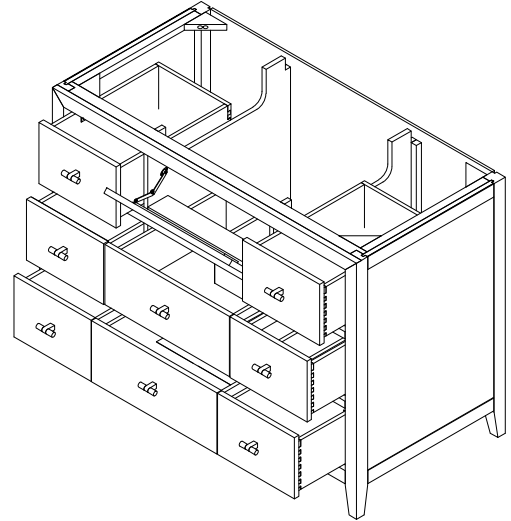

48" Celeste Single Vanity

D604-V48-SHG

48" Celeste Single Vanity

Details and Features

- Solids: White Oak, Poplar
- Veneers: White Oak, Ash
- Panels: Marine MDF
- Drawer Fronts: Marine MDF with Embossed PU, Faux Shagreen
- Installation Type: Free Standing
- Number of Doors: 0
- Number of Drawers: 8
- Tip/Out Drawer: Top Center, with removable bamboo tray
- Assembly Type: Cabinet comes fully assembled
- Assembly Type: Install drawer pulls
- Removable organizer with aluminum laminate liner
- Drawer Boxes: Ash veneer over Marine MDF
- English Dovetail joinery
- Aluminum Laminate Drawer Liners
- Hardware Material/Finish: Lucite and Stainless Steel/Champagne Brass
- Full Extension, Soft Close Glides
- Adjustable levelers
- Vanity Top: Not Included – Optional 3cm Tops available
- Number of Basins: 1
(included with optional countertop purchase)

Dimension

- Width: 47-3/4" (1213mm)
- Depth: 23-3/8" (594mm)
- Height: 34-7/8" (884 mm)
- Rough-In: 21" (534mm)

Drawer Pulls

48" Celeste Single Vanity

D604-V48-SHG

All dimensions are nominal

Diagrams are of cabinet only-James Martin Optional Countertops and sinks are not shown

Visit website for warranty and installation information
<http://www.jamesmartinvanities.com>

48" Celeste Single Vanity

D604-V48-SHG

Top View

Front View

Side View

All dimensions are nominal

Diagrams are of cabinet only-James Martin Optional Countertops and sinks are not shown