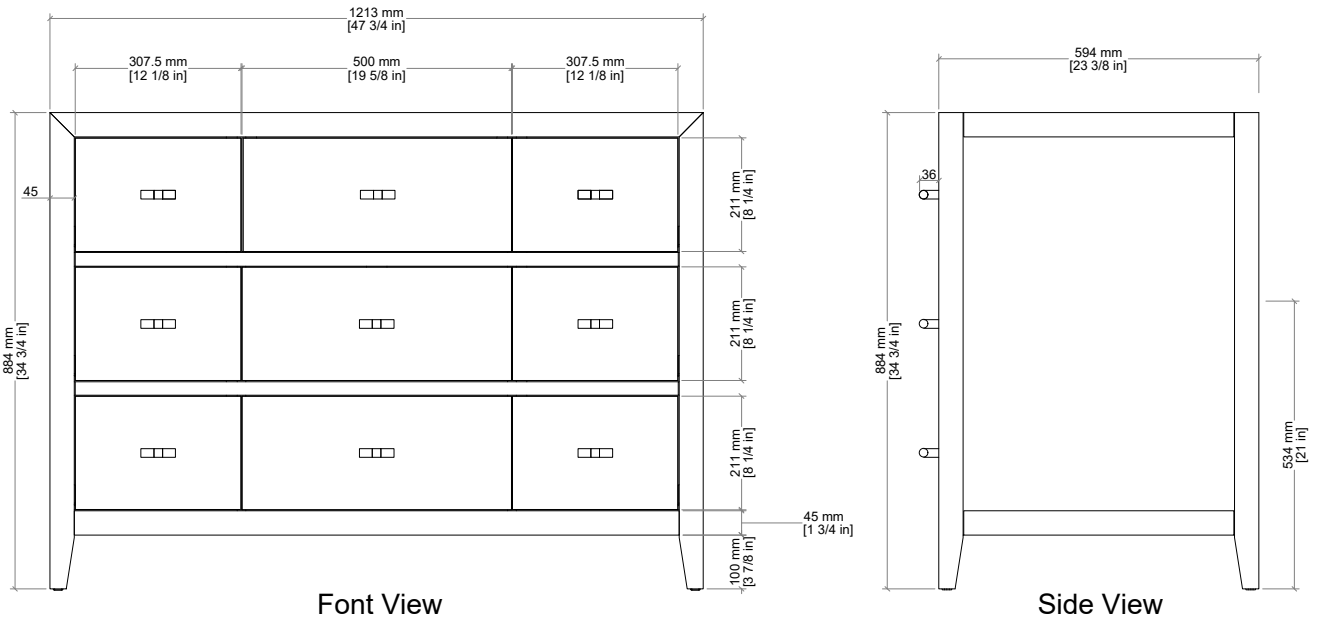

48" Celeste Single Vanity

D604-V48-SHG

48" Celeste Single Vanity

Details and Features

- Solids: White Oak, Poplar
- Veneers: White Oak, Ash
- Panels: Marine MDF
- Drawer Fronts: Marine MDF with Embossed PU, Faux Shagreen
- Installation Type: Free Standing
- Number of Doors: 0
- Number of Drawers: 8
- Tip/Out Drawer: Top Center, with removable bamboo tray
- Assembly Type: Cabinet comes fully assembled
- Assembly Type: Install drawer pulls
- Removable organizer with aluminum laminate liner
- Drawer Boxes: Ash veneer over Marine MDF
- English Dovetail joinery
- Aluminum Laminate Drawer Liners
- Hardware Material/Finish: Lucite and Stainless Steel/Champagne Brass
- Full Extension, Soft Close Glides
- Adjustable levelers
- Vanity Top: Not Included – Optional 3cm Tops available
- Number of Basins: 1
(included with optional countertop purchase)

Dimension

- Width: 47-3/4" (1213mm)
- Depth: 23-3/8" (594mm)
- Height: 34-7/8" (884 mm)
- Rough-In: 21" (534mm)

Drawer Pulls

48" Celeste Single Vanity

D604-V48-SHG

All dimensions are nominal

Diagrams are of cabinet only-James Martin Optional Countertops and sinks are not shown

Visit website for warranty and installation information
<http://www.jamesmartinvanities.com>

48" Celeste Single Vanity

D604-V48-SHG

Top View

Front View

Side View

All dimensions are nominal

Diagrams are of cabinet only-James Martin Optional Countertops and sinks are not shown