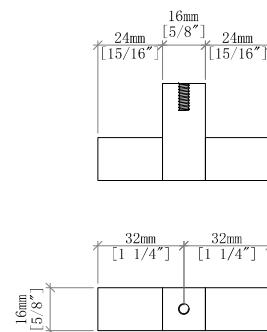

48" Celeste Single Vanity

D604-V48-SHG

48" Celeste Single Vanity

Details and Features

- Solids: White Oak, Poplar
- Veneers: White Oak, Ash
- Panels: Marine MDF
- Drawer Fronts: Marine MDF with Embossed PU, Faux Shagreen
- Installation Type: Free Standing
- Number of Doors: 0
- Number of Drawers: 8
- Tip/Out Drawer: Top Center, with removable bamboo tray
- Assembly Type: Cabinet comes fully assembled
- Assembly Type: Install drawer pulls
- Removable organizer with aluminum laminate liner
- Drawer Boxes: Ash veneer over Marine MDF
- English Dovetail joinery
- Aluminum Laminate Drawer Liners
- Hardware Material/Finish: Lucite and Stainless Steel/Champagne Brass
- Full Extension, Soft Close Glides
- Adjustable levelers
- Vanity Top: Not Included – Optional 3cm Tops available
- Number of Basins: 1
(included with optional countertop purchase)

Dimension

- Width: 47-3/4" (1213mm)
- Depth: 23-3/8" (594mm)
- Height: 34-7/8" (884 mm)
- Rough-In: 21" (534mm)

Drawer Pulls

48" Celeste Single Vanity

D604-V48-SHG

All dimensions are nominal

Diagrams are of cabinet only-James Martin Optional Countertops and sinks are not shown

Visit website for warranty and installation information
<http://www.jamesmartinvanities.com>

48" Celeste Single Vanity

D604-V48-SHG

Top View

Front View

Side View

All dimensions are nominal

Diagrams are of cabinet only-James Martin Optional Countertops and sinks are not shown