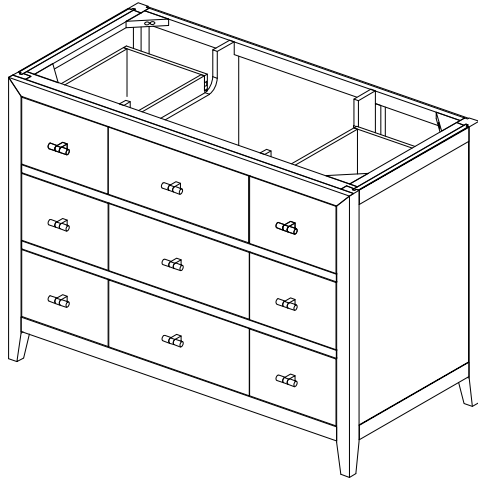

48" Celeste Single Vanity

D604-V48-SHG

48" Celeste Single Vanity

Details and Features

- Solids: White Oak, Poplar
- Veneers: White Oak, Ash
- Panels: Marine MDF
- Drawer Fronts: Marine MDF with Embossed PU, Faux Shagreen
- Installation Type: Free Standing
- Number of Doors: 0
- Number of Drawers: 8
- Tip/Out Drawer: Top Center, with removable bamboo tray
- Assembly Type: Cabinet comes fully assembled
- Assembly Type: Install drawer pulls
- Removable organizer with aluminum laminate liner
- Drawer Boxes: Ash veneer over Marine MDF
- English Dovetail joinery
- Aluminum Laminate Drawer Liners
- Hardware Material/Finish: Lucite and Stainless Steel/Champagne Brass
- Full Extension, Soft Close Glides
- Adjustable levelers
- Vanity Top: Not Included – Optional 3cm Tops available
- Number of Basins: 1
(included with optional countertop purchase)

Dimension

- Width: 47-3/4" (1213mm)
- Depth: 23-3/8" (594mm)
- Height: 34-7/8" (884 mm)
- Rough-In: 21" (534mm)

Drawer Pulls

48" Celeste Single Vanity

D604-V48-SHG

All dimensions are nominal

Diagrams are of cabinet only-James Martin Optional Countertops and sinks are not shown

Visit website for warranty and installation information
<http://www.jamesmartinvanities.com>

48" Celeste Single Vanity

D604-V48-SHG

Top View

Front View

Side View

All dimensions are nominal

Diagrams are of cabinet only-James Martin Optional Countertops and sinks are not shown