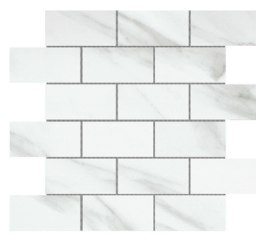

The elegant veining of Nobleza™ recreates the classic look of rich Italian marble but provides all the benefits of porcelain tile. This series beautifully mirrors the subtle color variations and movement found in natural marble and provides design versatility for any size project from commercial to residential. Perfect for floors and walls, Nobleza™ adds a luxurious feel to any space.

NOBLEZA™

Glazed Porcelain

Lugo

Astorga

Mosaics

Lugo

Astorga

Sizes							
	24" x 24" 23.62" x 23.62"	12" x 24" 11.81" x 23.62"	12" x 12" Mesh	12" x 12" Mesh 11.73" x 11.73"	3" x 12" Floor SBN		
Thickness	8.8mm	8.8mm	8.8mm	8.8mm	8.8mm		
Faces	7	8	N/A	N/A	N/A		
Finish	Matte & Polished	Matte & Polished	Matte	Matte	Matte & Polished		
Edge	Rectified	Rectified	Cut	Cut	Cut/Rounded		
Grout Joint Recommendation	1/8"	1/8"	1/8"	1/8"	1/8"		
Testing	Abrasion Resistance C1027	Breaking Strength C648	Chemical Resistance C650	Water Absorption C373	DCOF ANSI A1371	Scratch Hardness MOHS	Shade Variation Rating
Results*	II (Polished) III (Matte)	>350 lbf	Resistant	<0.5%	≥0.42	6	V2