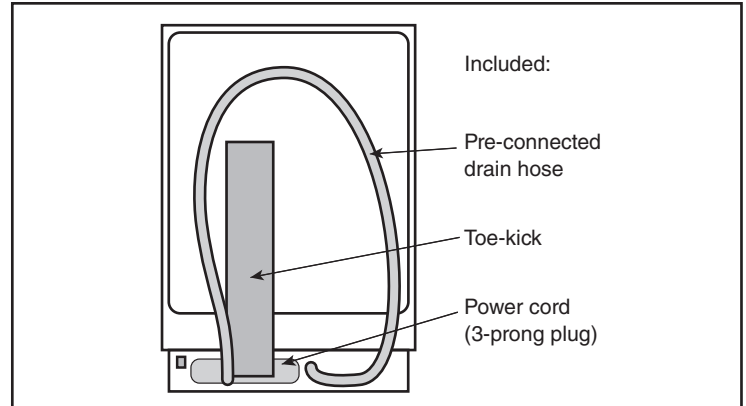

24" Pocket Handle Dishwasher

800 Series – Black SHP78CM6N

BOSCH

Invented for life

Installation Details

Accessories: To purchase Bosch accessories, cleaners & parts please visit www.bosch-home.com/us/store or call 1-800-944-2904 (Mon to Fri 5 am to 6 pm PST, Sat 6 am to 3 pm PST).

Notes: All height, width and depth dimensions are shown in inches. BSH reserves the absolute and unrestricted right to change product materials and specifications, at any time, without notice. Consult the product's installation instructions for final dimensional data and other details prior to making cutout.