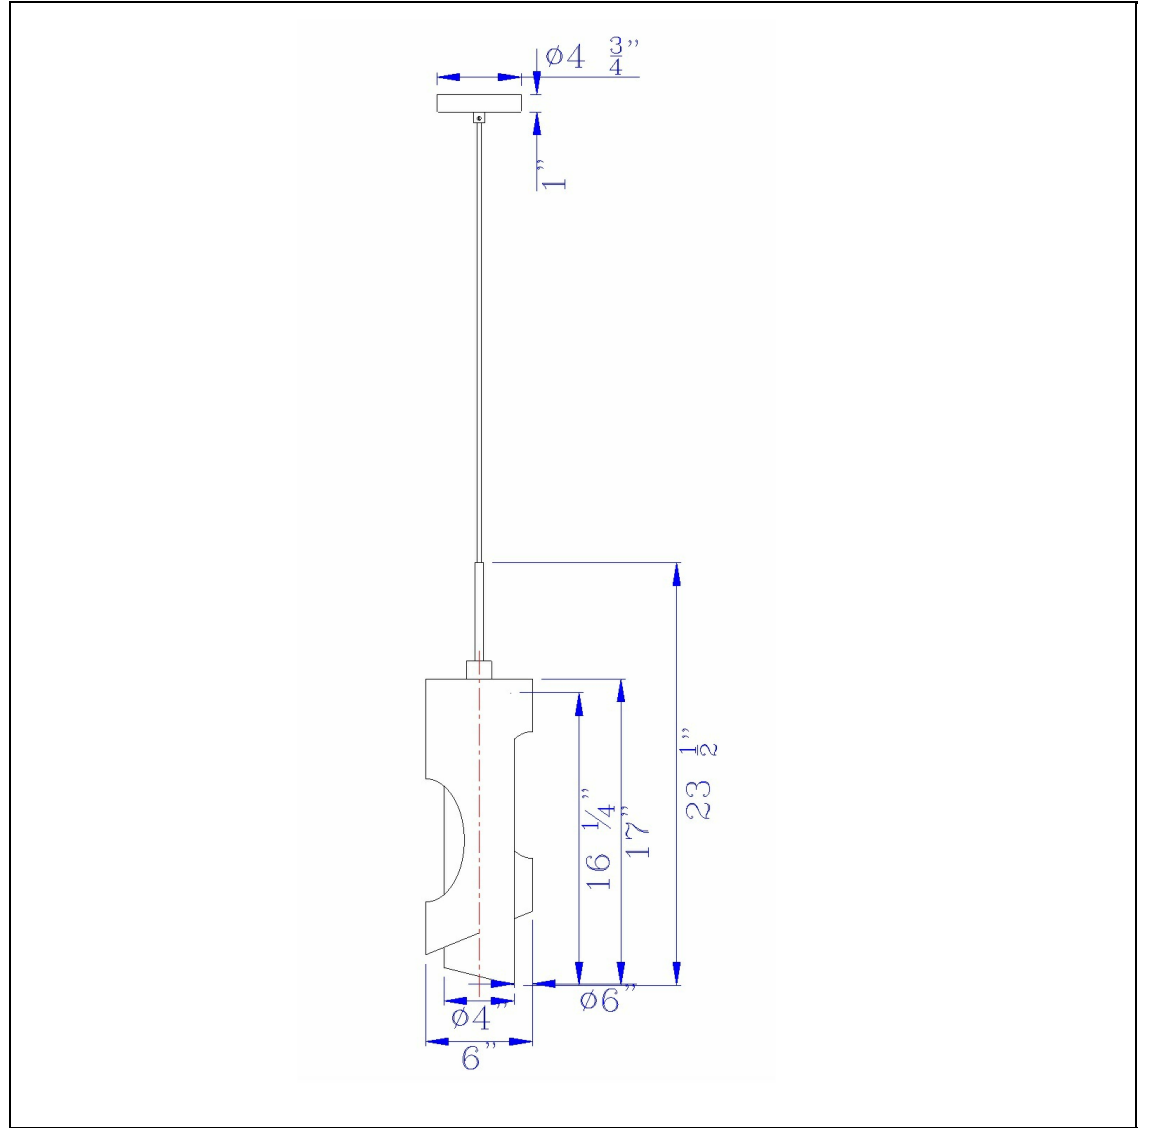

Product No. **FX-3669-1P**

Description

60W Zamora Wood Pendant With Clear Glass Shade (Edison Bulb Not included)
Durable Glass and Metal Construction
Decorative Wood Accents
Ships in One Carton
Canopy Included
Comes with 72" Cord
Comes with 72" Cord
23.5 Height Glass Pendant in Smoky Wood Finish

Technical Specifications

UPC	020193067284	Carton 1 Dimensions	24.00 x 16.80 x 16.80
Wattage	60W	Carton 2 Dimensions	0.00 x 0.00 x 16.80
CRI	N/A	Package Dimensions	L: 16.80 W: 16.80 H: 24.00
Lumen	N/A		
Switch Type	Hardwired		
Bulb Base	E26		
Number of Lights	1		
Color	Smoky Wood		
Base Color	Smoky Wood		