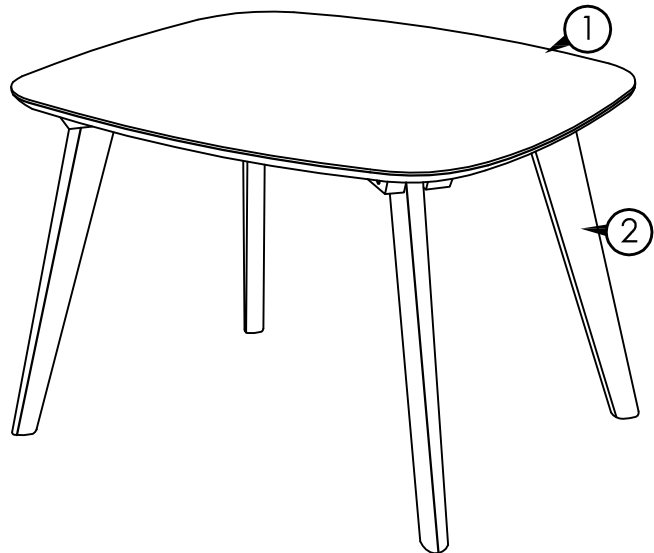

Emerald Home Furnishings

ITEM NO : T550-1 END TABLE

HARDWARE LIST		
A	JCBC M6 x 70mm + S/W M6 + F/W M6 x 13mm 	8PCS
B	ALLEN KEY M4 	1PC
C	PH C/B SCREW #8 x 32mm 	4PCS

PART LIST		
1	TABLE TOP	1PC
2	TABLE LEG	4PCS

COMPLETED TABLE ASSEMBLY.

STEP 1

STEP 2