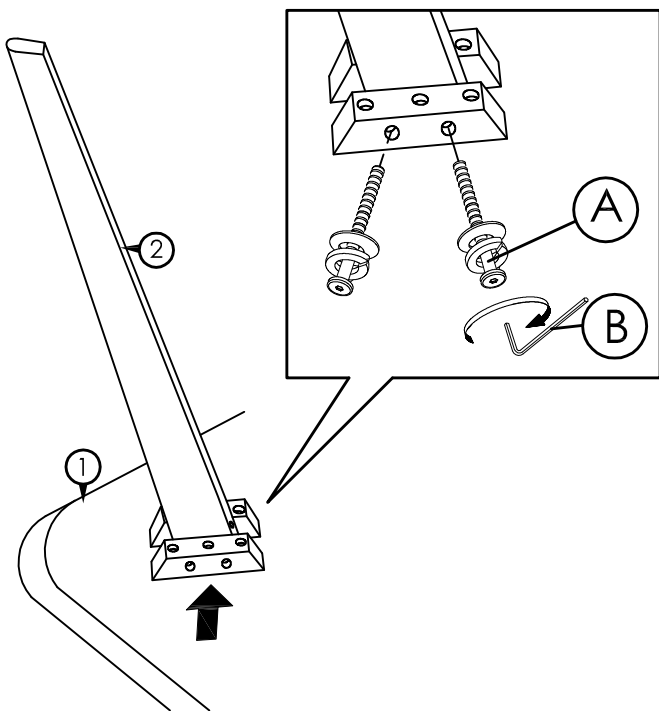

Emerald Home Furnishings

ITEM NO : T550-1 END TABLE

HARDWARE LIST		
A	JCBC M6 x 70mm + S/W M6 + F/W M6 x 13mm 	8PCS
B	ALLEN KEY M4 	1PC
C	PH C/B SCREW #8 x 32mm 	4PCS

PART LIST		
1	TABLE TOP	1PC
2	TABLE LEG	4PCS

COMPLETED TABLE ASSEMBLY.

STEP 1

STEP 2