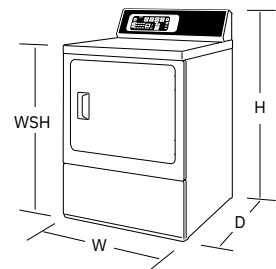

Optional Accessories

- Drying Rack – Part # D512082
- Directional Exhaust Kit – Part # 528P3
- Conversion Kit = Gas to LP – Part # 649P3
- Flexible Metal Vent Kit – Part # 521P3

Agency approvals: cULus, CSA us star, MA gas board