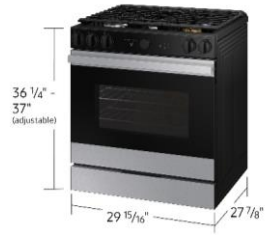

Carousel Image Order

1

2

3

4

5

6

7

8

9

10

11

12

13