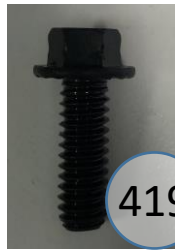

6080613

Call Out	Description
● (Red)	Blown Fiber
● (Yellow)	Cushion Chaise Pad - top Pad
● (Green)	Cushion Foam
● (Yellow)	KD Component
● (Blue)	Cover

Signature
DESIGN
BY **ASHLEY**®

425

419

134

149

426