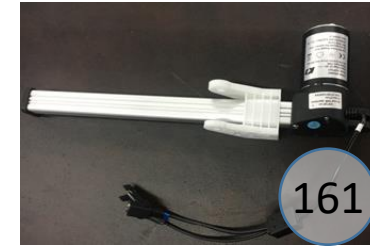

6080613

Call Out	Description
● (Red)	Blown Fiber
● (Yellow)	Cushion Chaise Pad - top Pad
● (Green)	Cushion Foam
● (Yellow)	KD Component
● (Blue)	Cover

Signature
DESIGN
BY **ASHLEY**®

425

419

134

149

426

547

101

148

479

105

161

Signature
DESIGN
BY **ASHLEY**®