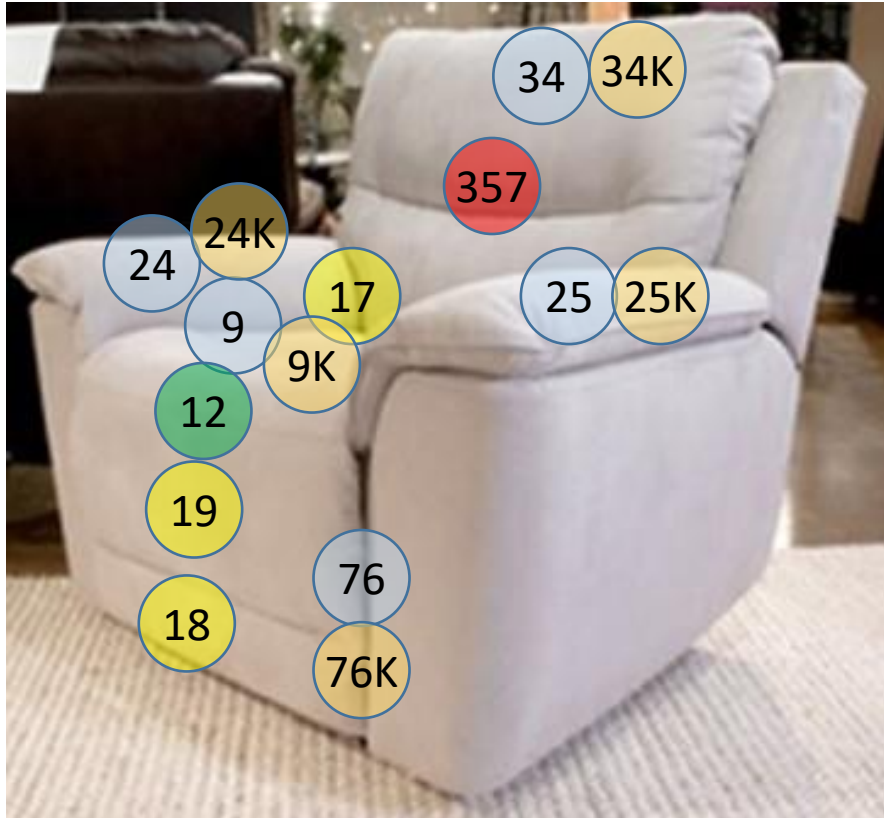

6080613

Call Out	Description
● (Red)	Blown Fiber
● (Yellow)	Cushion Chaise Pad - top Pad
● (Green)	Cushion Foam
● (Yellow)	KD Component
● (Blue)	Cover

Signature
DESIGN
BY **ASHLEY**®

425

419

134

149

426

547

101

148

479

105

161

Signature
DESIGN
BY **ASHLEY**®