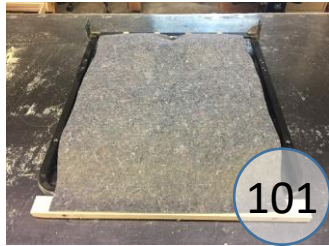

425

419

134

149

426

547

101

148

479

105

161

Signature
DESIGN
BY **ASHLEY**®