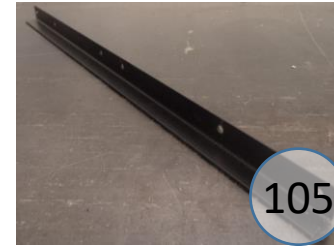

6080613

Call Out	Description
● (Red)	Blown Fiber
● (Yellow)	Cushion Chaise Pad - top Pad
● (Green)	Cushion Foam
● (Yellow)	KD Component
● (Blue)	Cover

Signature
DESIGN
BY **ASHLEY**®

425

419

134

149

426

547

101

148

479

105

161

Signature
DESIGN
BY **ASHLEY**®