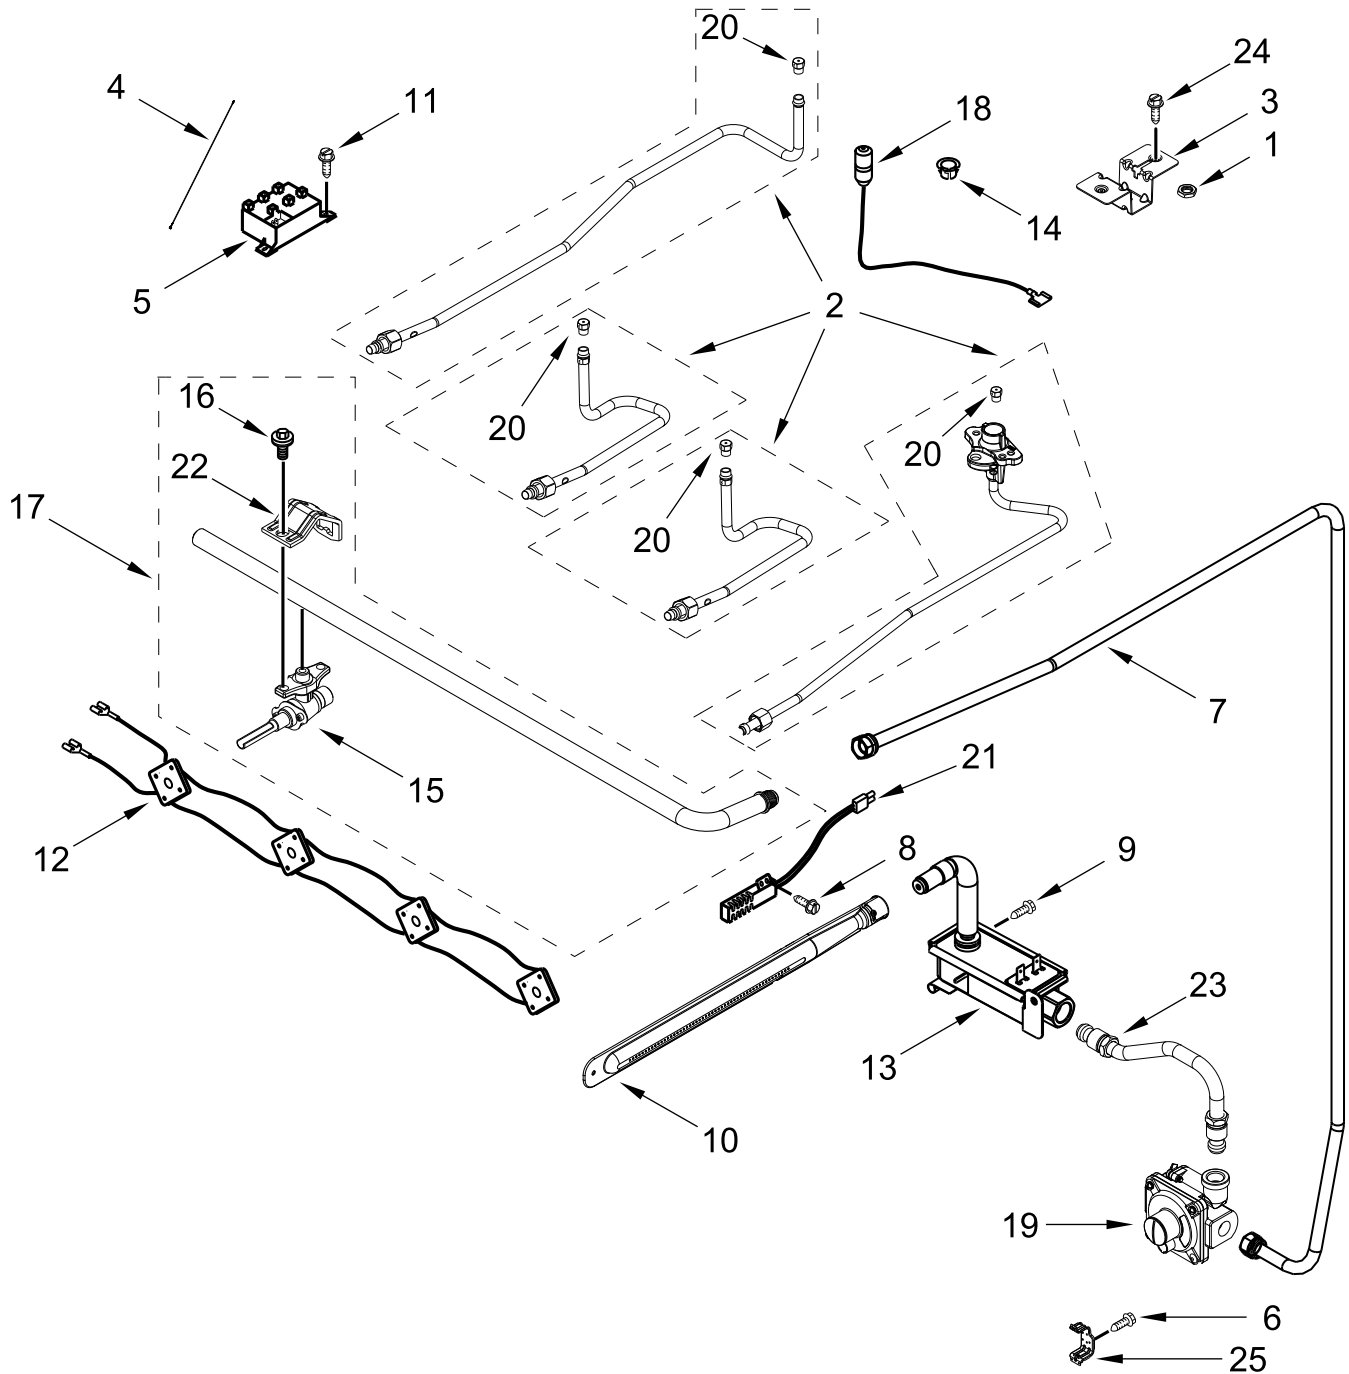

MANIFOLD PARTS

MANIFOLD PARTS

<u>Illus. No.</u>	<u>Part No.</u>	<u>Description</u>	<u>Illus. No.</u>	<u>Part No.</u>	<u>Description</u>	<u>Illus. No.</u>	<u>Part No.</u>	<u>Description</u>
1	W10610297	Nut	11	W10493726	Screw	20	98017349	Orifice, Natural (11.5K)
2	W10620002	Assembly, Tubing (Left Front)	12	W11562246	Harness, Switch			(Left Front)
	W10512770	Assembly, Tubing (Left Rear)	13	98014893	Valve, Oven		98017348	Orifice, Natural (9.5K)
	W10512771	Assembly, Tubing (Right Front)	14	W10278150	Clip, Ignitor			(Left Rear and Right Front)
	W10514424	Assembly, Tubing (Right Rear)	15	W11509757	Valve, Saddle (Left Front)		W10170506	Orifice, Natural (5K) (Right Rear)
3	W10122103	Bracket, Surface Burner		W11509554	Valve, Saddle (Left Rear and Right Front)	21	W11208965	Igniter, Hot Surface
4	W10622750	Cable, Spark (Black)		W11509769	Valve, Saddle (Right Rear)	22	W10574737	Bracket, Valve
5	W11281166	Java Tech Spark Module 4 POS	16	98017517	Screw	23	W10512963	Tubing (Regulator to Oven Valve)
6	98007225	Screw	17	W11509626	Assembly, Manifold	24	W10146346	Screw
7	W10619922	Tube 3/8" Manifold To Reg	18		Ignitor, Top	25	98007410	Bracket, Regulator
8	98005659	Screw		W10209656	Black			FOLLOWING PARTS NOT ILLUSTRATED
9	98013634	Screw		W10209657	Natural			
10	W10650358	Oven Burner Asm-US Electronic	19	W10633327	Regulator		W11557685	Kit, LP Conversion