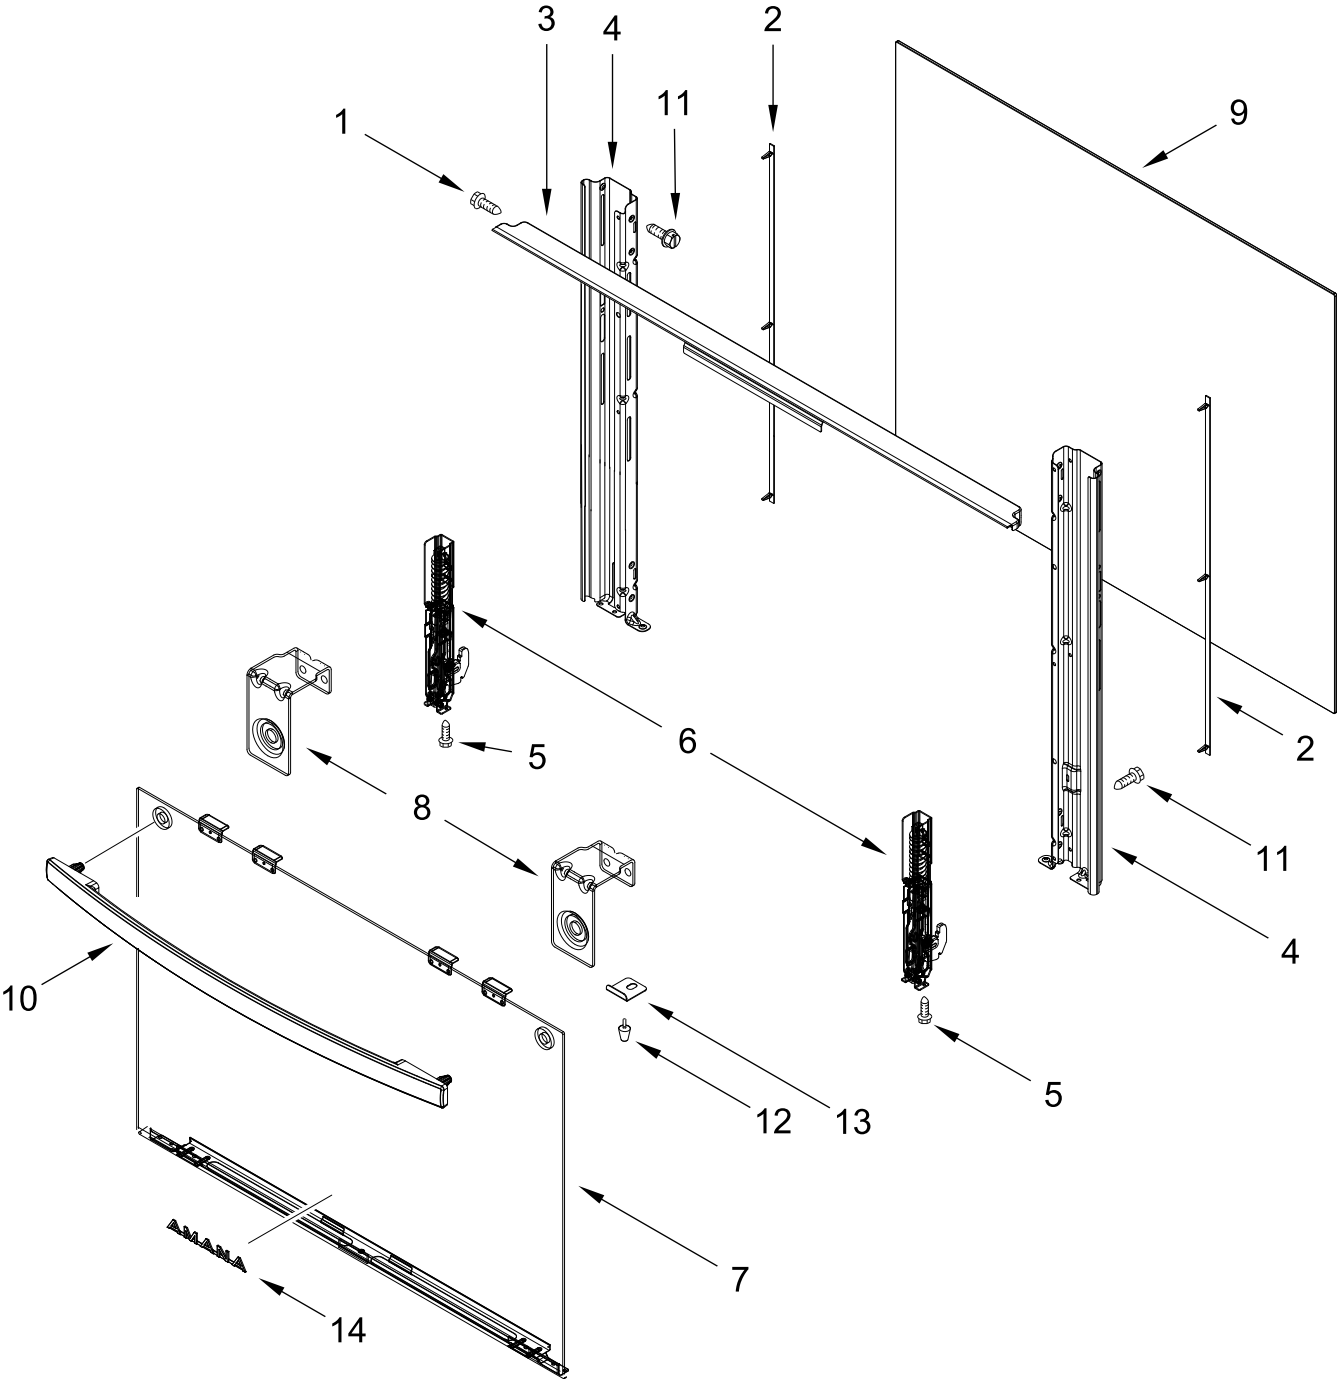

DOOR PARTS

DOOR PARTS

<u>Illus. No.</u>	<u>Part No.</u>	<u>Description</u>
1	98006726	Screw (Black)
2	W10292266	Seal, Inner Door
3	W10544145	Upper Trim, Oven Door
4		Trim, Side
	W11184558	Left
	W11184560	Right
5	W10146346	Screw
6	W10535788	Hinge, Oven Door (Black & White Models)

<u>Illus. No.</u>	<u>Part No.</u>	<u>Description</u>
7		Glass, Outer Door
	W11541719	Black
	W11488036	White
8	W11569276	Handle, Support Bracket
9	W11528109	Glass, Inner
10		Handle, Oven Door
	W11492899	Black
	W11492898	White
11	98008699	Screw

<u>Illus. No.</u>	<u>Part No.</u>	<u>Description</u>
12	W10493726	Screw
13		Bracket, Glass Door Hold
	W10811550	Black
	W10823829	White
14		Badge
	W10846751	Black
	W10849465	White