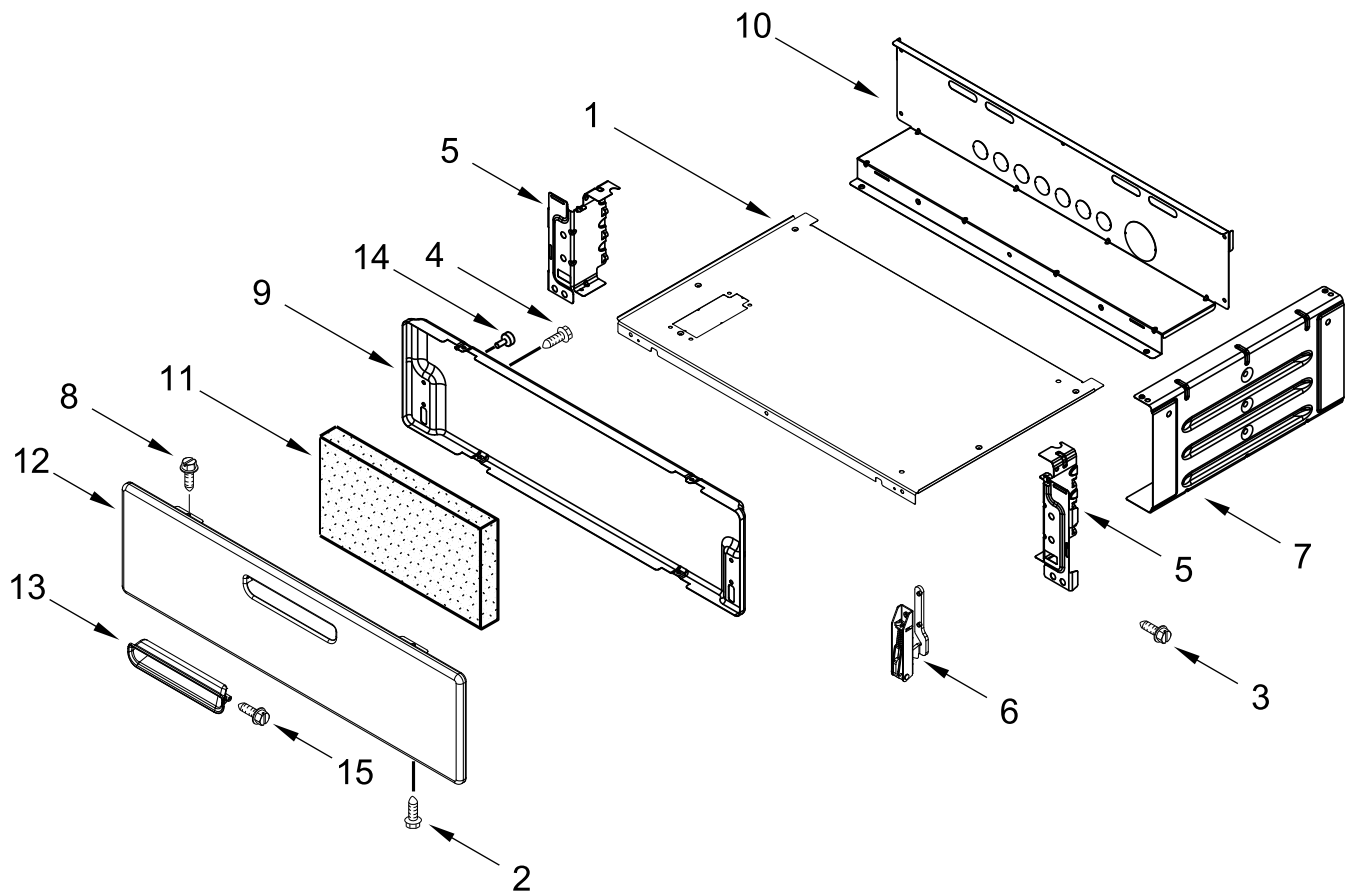

BROILER PARTS

BROILER PARTS

<u>Illus.</u> <u>No.</u>	<u>Part No.</u>	<u>Description</u>
1	W11620318	Baffle, Base
2	W10119413	Screw
3	98008545	Screw (Black)
4	W10155121	Screw
5	W10624273	Cover, Broiler Left
	W10624275	Cover, Broiler Right
6	W10647966	Hinge
7	W10605426	Panel, Side
8	98006726	Screw (Black)

<u>Illus.</u> <u>No.</u>	<u>Part No.</u>	<u>Description</u>
9	W10446851	Liner, Broiler Drawer
10	W10682676	Back Cover, Broiler
11	W10216478	Insulation, Broiler Door
12		Panel, Broiler Door
	W10874825	Black
	W10874828	White

<u>Illus.</u> <u>No.</u>	<u>Part No.</u>	<u>Description</u>
13		Handle, Broiler Door
	W10535809	Black
	W10498563	White
14	98004052	Bumper, Door
15	98004993	Screw