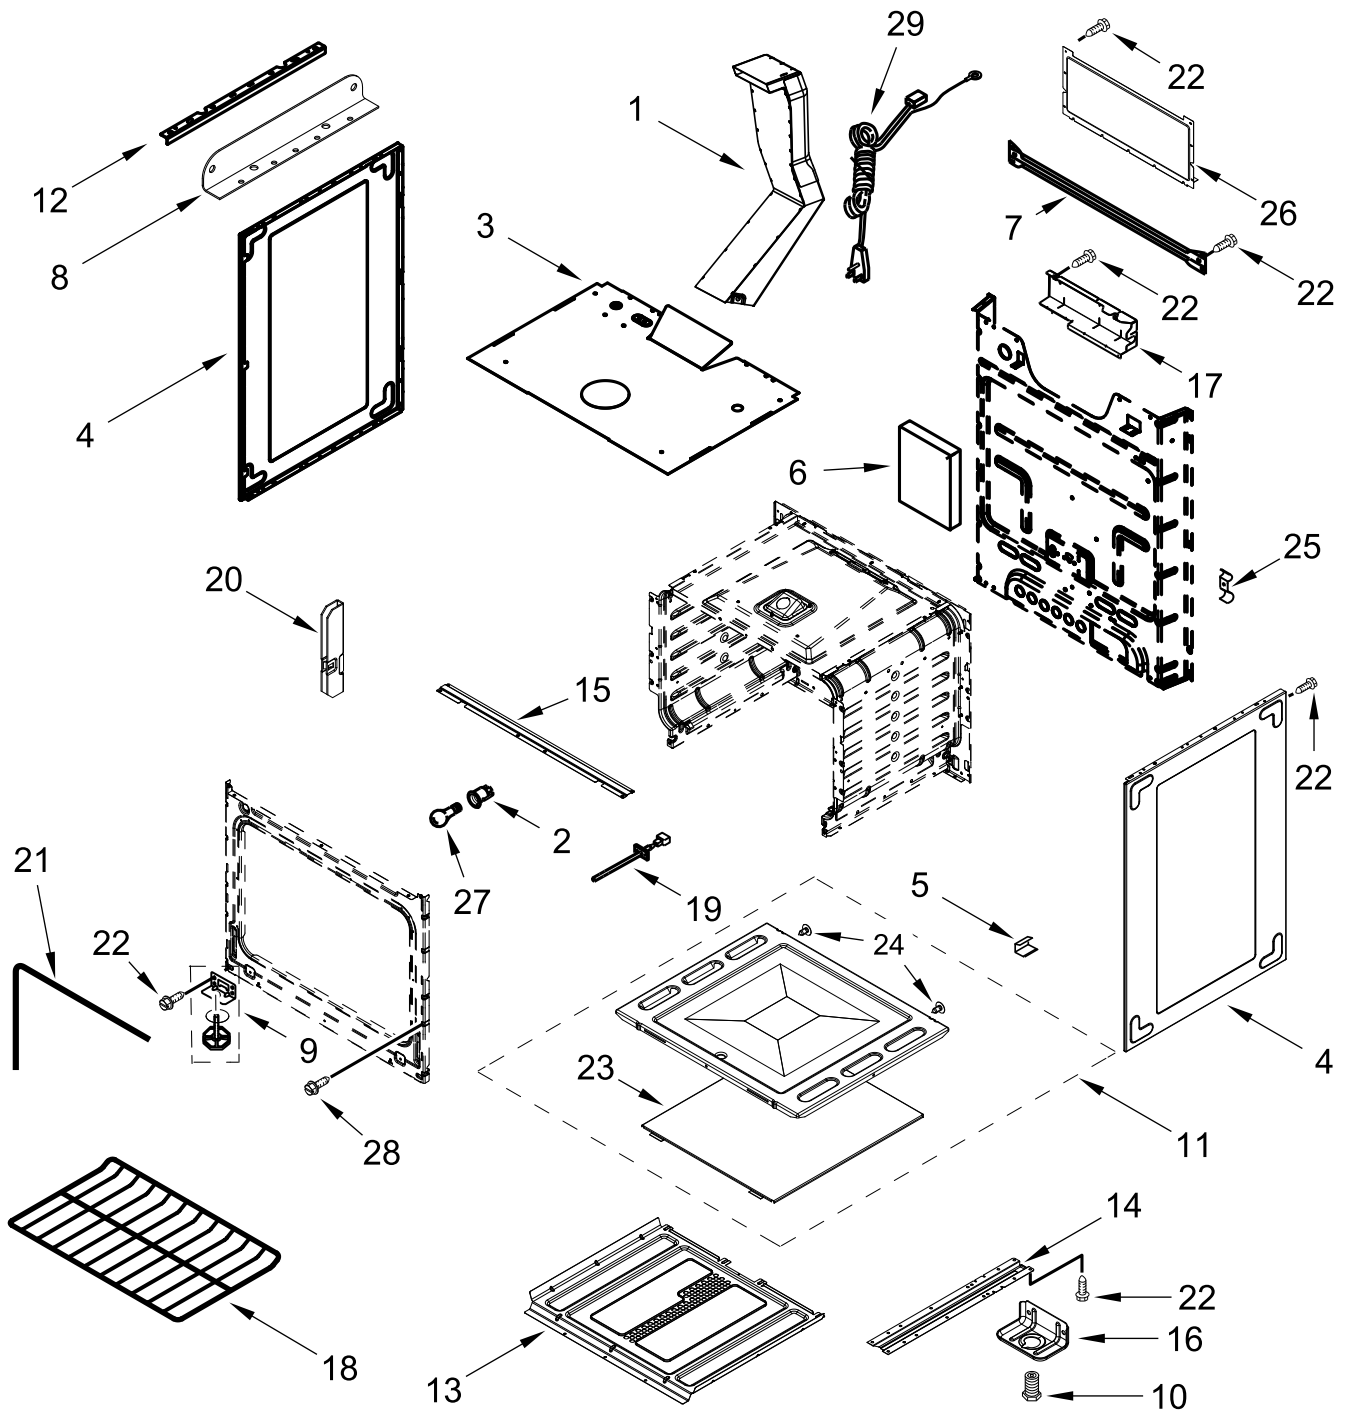

CHASSIS PARTS

CHASSIS PARTS

<u>Illus. No.</u>	<u>Part No.</u>	<u>Description</u>	<u>Illus. No.</u>	<u>Part No.</u>	<u>Description</u>	<u>Illus. No.</u>	<u>Part No.</u>	<u>Description</u>
1	W10675411	Box, Flue	10	W10058460	Foot, Leveling (Rear)	22	W10493726	Screw
2	W10554269	Socket - Oven Light				23	W10670196	Spread, Flame (Bake)
3	W10164110	Shield, Insulation	11	W10620410	Assembly, Oven Bottom	24	98006726	Screw (Black)
4		Panel, Side	12	W10577312	Support, Side Panel	25	W11510655	Clip, Tubing
	W10666212	Black (Left)	13	W10670197	Deflector, Oven	26	W11492823	Cover
	W10666211	Black (Right)	14	W10520269	Rail, Base	27	W10788320	Bulb, Light
	W10666176	White (Left)	15	W10545322	Bracket, Manifold	28	98008545	Screw (Black)
	W10666141	White (Right)	16	W11172758	Bracket, Foot	29	W10640762	Cord, Power
5	98005502	Clip, Oven Botton	17	W10549293	Safety Valve, Rear Cover			FOLLOWING PARTS NOT ILLUSTRATED
6	W10902689	Counterweight	18	W10550642	Rack, Oven	W11492324		Insulation, Wrap
7	98015363	Support, Rear	19	W10181986	Sensor, Oven	W11048974		Insulation, Back
8	W10532560	Side Panel, Support	20	W10327222	Counter Support-Hinge	W10613818		Insulation, Upper
9	W10650383	Foot Leveling & Foot Base (Front)	21	W10535778	Seal, Oven	W10212526		Insulation
						98004294		Wire Tie, Insulation
						W11506534		Insulation,Flue