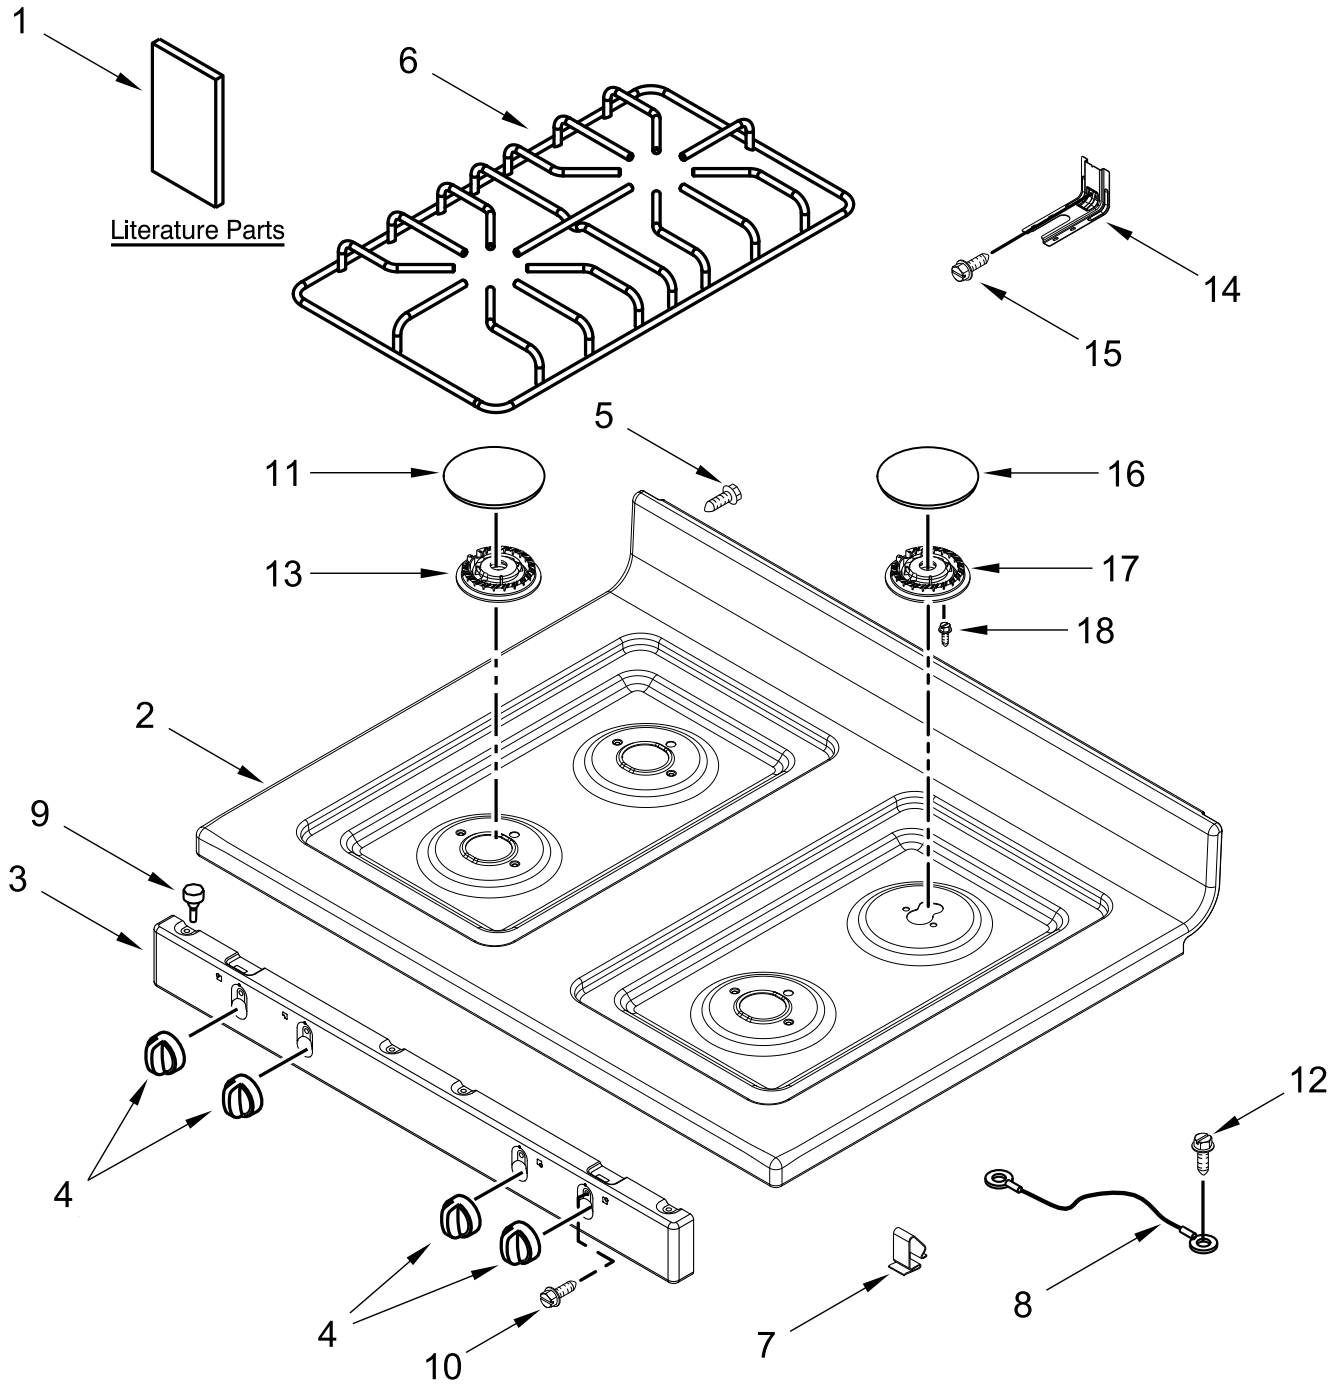

AMANA®

GAS RANGE

MODELS:

AGR6303MMB0 (Black)

AGR6303MMW0 (White)

COOKTOP PARTS

COOKTOP PARTS

<u>Illus. No.</u>	<u>Part No.</u>	<u>Description</u>	<u>Illus. No.</u>	<u>Part No.</u>	<u>Description</u>	<u>Illus. No.</u>	<u>Part No.</u>	<u>Description</u>
1		Literature Parts	8	98014544	Wire, Ground	17	W10515453	Assembly, Burner (6K)
	W11508819	Instructions, Installation	9	98013389	Bumper, Cooktop			(Right Rear)
	W11508815	Owners, Manual	10	98006726	Screw (Black)	18	3400701	Screw
		Wire, Diagram		98005658	Screw (Stainless)			FOLLOWING PARTS NOT ILLUSTRATED
2		Cooktop	11		Cap, Burner		W11465032	Harness, Main
	W10818512	Black		98017461	Black		98005896	Clip, Wire
	W10818513	White			(Left Front, Left Rear, & Right Front)		W11492747	Insulation, Manifold
3		Panel, Manifold	12	8534079	Screw, Ground		3391018	Tie, Cable
	W11578465	Black	13	W10636224	Burner, Standard		98015022	Bushing, Snap
	W11578464	White			(Left Front, Left Rear, & Right Front)			
4		Knob, Burner	14	W10613666	Bracket, Anti-Tip			
	W11558936	Black	15	7101P485-60	Screw, Anti-Tip Kit			
	W11541410	White	16		Burner Cap, Auxiliary			
5	98007225	Screw		W10169985	Black			
6		Grate, Burner			(Right Rear)			
	W10578251	Black						
7	98004722	Clip, Cooktop						