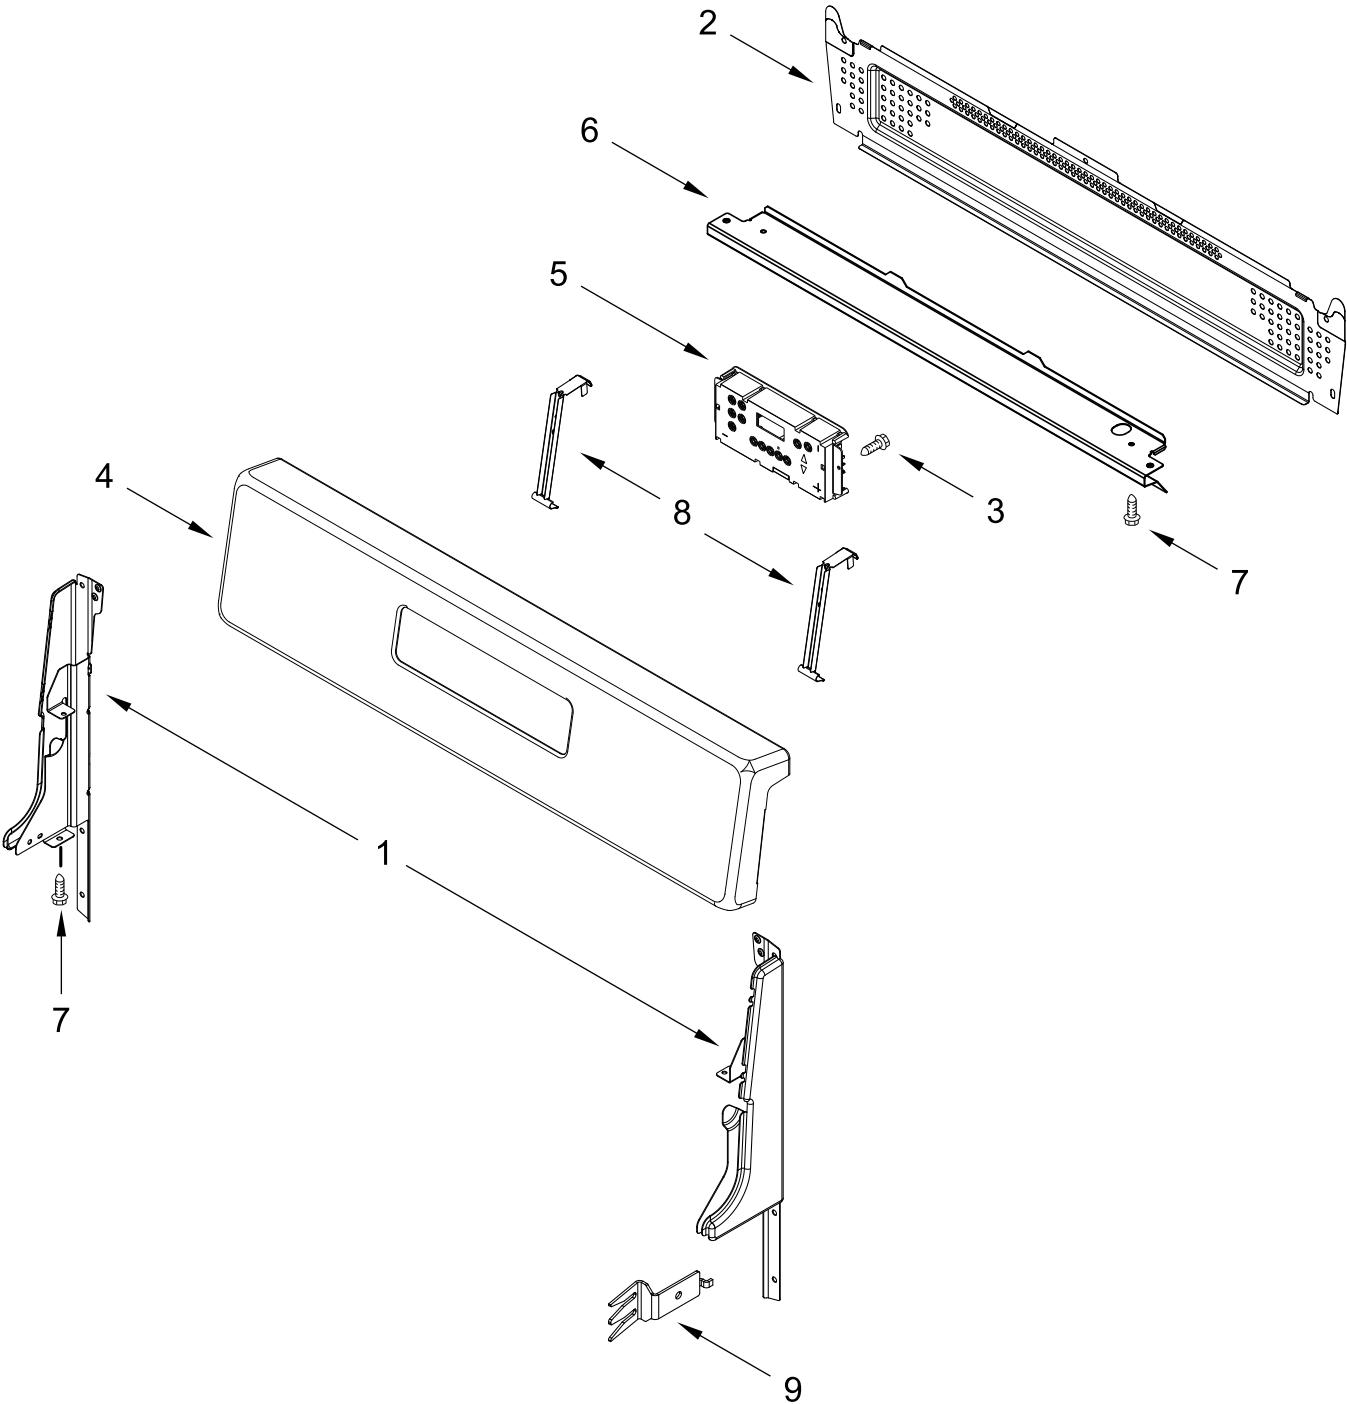

AMANA®

GAS RANGE

MODELS:

AGR6303MMB0 (Black)

AGR6303MMW0 (White)

COOKTOP PARTS

COOKTOP PARTS

<u>Illus. No.</u>	<u>Part No.</u>	<u>Description</u>	<u>Illus. No.</u>	<u>Part No.</u>	<u>Description</u>	<u>Illus. No.</u>	<u>Part No.</u>	<u>Description</u>
1		Literature Parts	8	98014544	Wire, Ground	17	W10515453	Assembly, Burner (6K)
	W11508819	Instructions, Installation	9	98013389	Bumper, Cooktop			(Right Rear)
	W11508815	Owners, Manual	10	98006726	Screw (Black)	18	3400701	Screw
		Wire, Diagram		98005658	Screw (Stainless)			FOLLOWING PARTS NOT ILLUSTRATED
2		Cooktop	11		Cap, Burner		W11465032	Harness, Main
	W10818512	Black		98017461	Black		98005896	Clip, Wire
	W10818513	White			(Left Front, Left Rear, & Right Front)		W11492747	Insulation, Manifold
3		Panel, Manifold	12	8534079	Screw, Ground		3391018	Tie, Cable
	W11578465	Black	13	W10636224	Burner, Standard		98015022	Bushing, Snap
	W11578464	White			(Left Front, Left Rear, & Right Front)			
4		Knob, Burner	14	W10613666	Bracket, Anti-Tip			
	W11558936	Black	15	7101P485-60	Screw, Anti-Tip Kit			
	W11541410	White	16		Burner Cap, Auxiliary			
5	98007225	Screw		W10169985	Black			
6		Grate, Burner			(Right Rear)			
	W10578251	Black						
7	98004722	Clip, Cooktop						

BACKGUARD PARTS

BACKGUARD PARTS

<u>Illus.</u> <u>No.</u>	<u>Part No.</u>	<u>Description</u>	<u>Illus.</u> <u>No.</u>	<u>Part No.</u>	<u>Description</u>	<u>Illus.</u> <u>No.</u>	<u>Part No.</u>	<u>Description</u>
1		Endcap (Left Hand)	3	8534079	Screw, Ground	6	W10535746	Bracket, Console Mount
	W10873109	Black	4		Panel, Control			
	W10873441	White		W11506685	Black	7	W10493726	Screw
		Endcap (Right Hand)		W11506730	White	8	W11462420	Bracket, Control
	W10873107	Black	5		Control, Electronic	9	W10535815	Bracket, Rear
	W10873438	White		W11520703	Black			
2	W10588614	Backguard, Rear		W11520702	White			