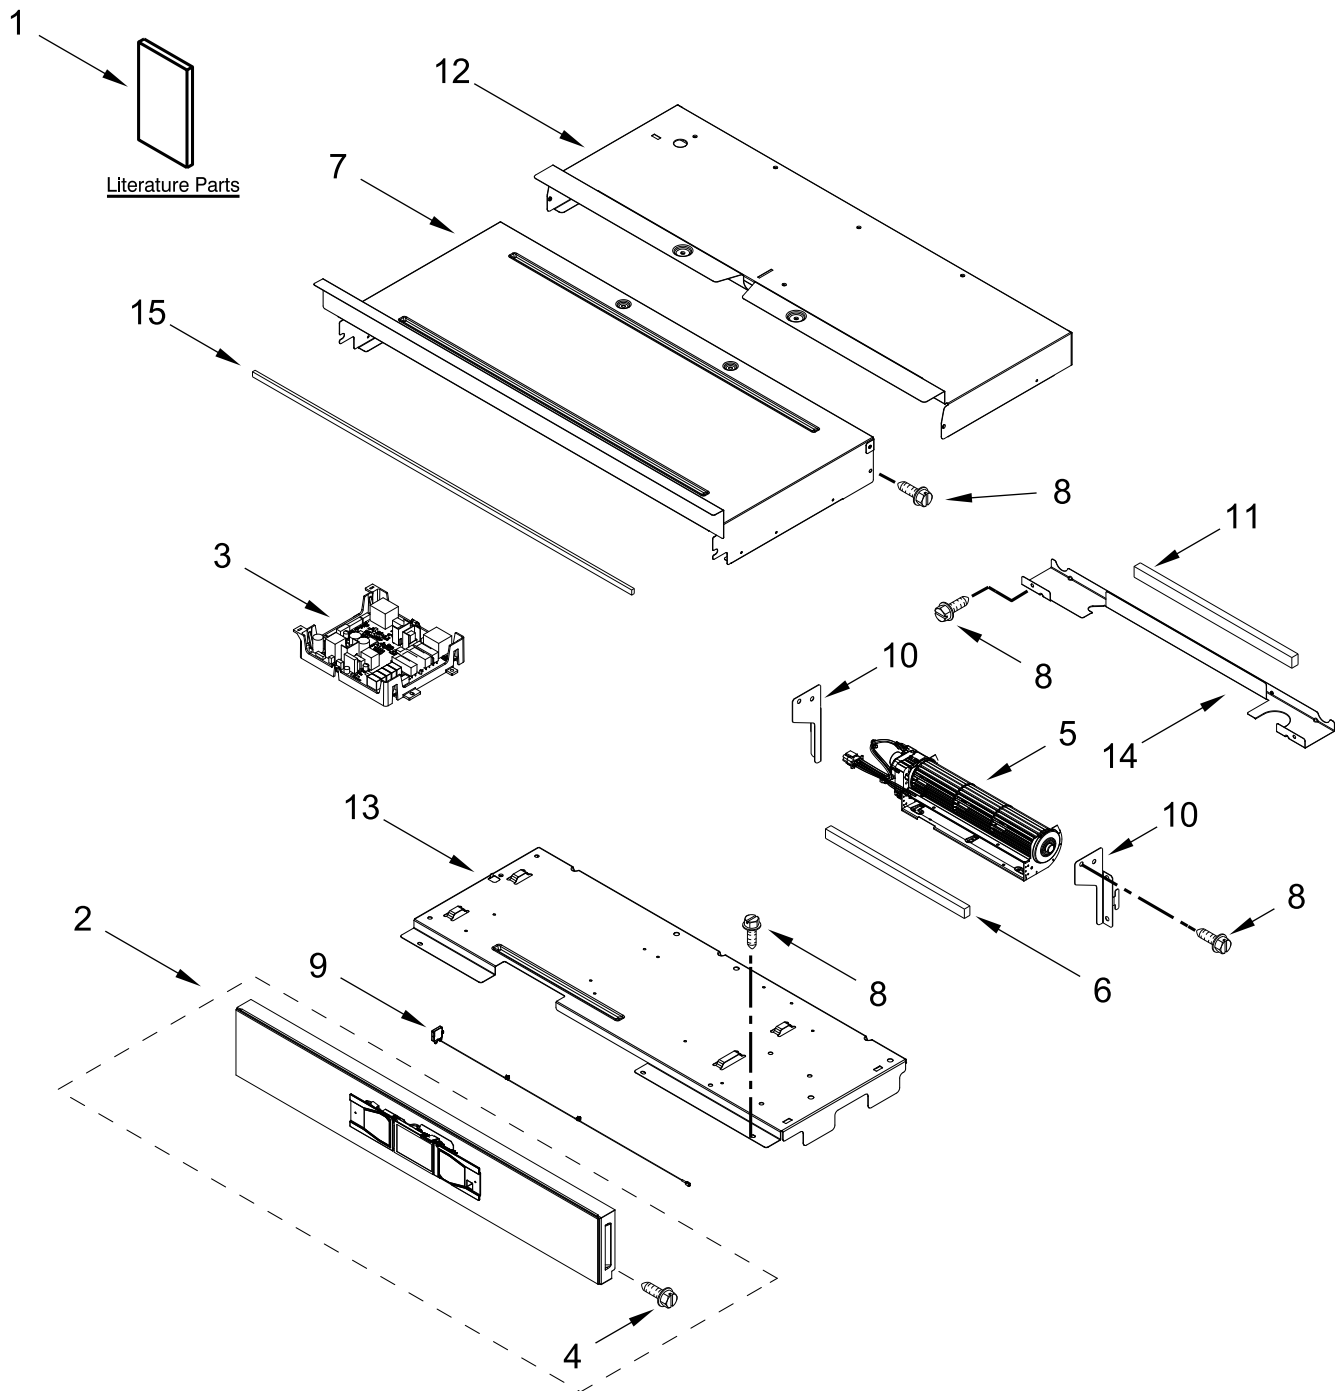

ELECTRIC WALL OVEN

MODELS:

WOES5930LZ00 (Stainless)

CONTROL PANEL PARTS

CONTROL PANEL PARTS

<u>Illus. No.</u>	<u>Part No.</u>	<u>Description</u>	<u>Illus. No.</u>	<u>Part No.</u>	<u>Description</u>	<u>Illus. No.</u>	<u>Part No.</u>	<u>Description</u>
1		Literature Parts	7	W11244445	Cover, 30 IN Chassis Top Front	15	W11162063	Gasket, Rubber
	W11555306	Owner's Manual						FOLLOWING PARTS NOT ILLUSTRATED
	W11553919	Quick Start Guide	8	7101P426-60	Screw			
	W11601356	Tech Sheet	9	W11409842	Antenna		W11464639	Harness, Main
2		Assembly, Control Panel (Includes Overlay)	10	W10655463	Bracket, Blower (Left)		W11264646	Harness, Door Latch
	W11467907	Black		W10655462	Bracket, Blower (Right)		W11256626	Harness, Signal
3	W11585754	Control, Copernicus	11	W10728475	Gasket, Rubber		W11132988	Strap, Lead Ground
4	W11339492	Screw (Black)	12	W11223325	Cover, 30 IN Chassis Top Back		W10562910	Harness, EOL
5	W11397930	Blower					4448664	Clamp, Conduit
6	4451758	Block, Foam	13	W11179509	Tray, Electronic		W10655464	Bracket, Harness
			14	W11166802	Divider, Chassis Back		W10487999	Clip, Harness
							4450800	Screw, Grounding
							W11547720	Bag, Hardware