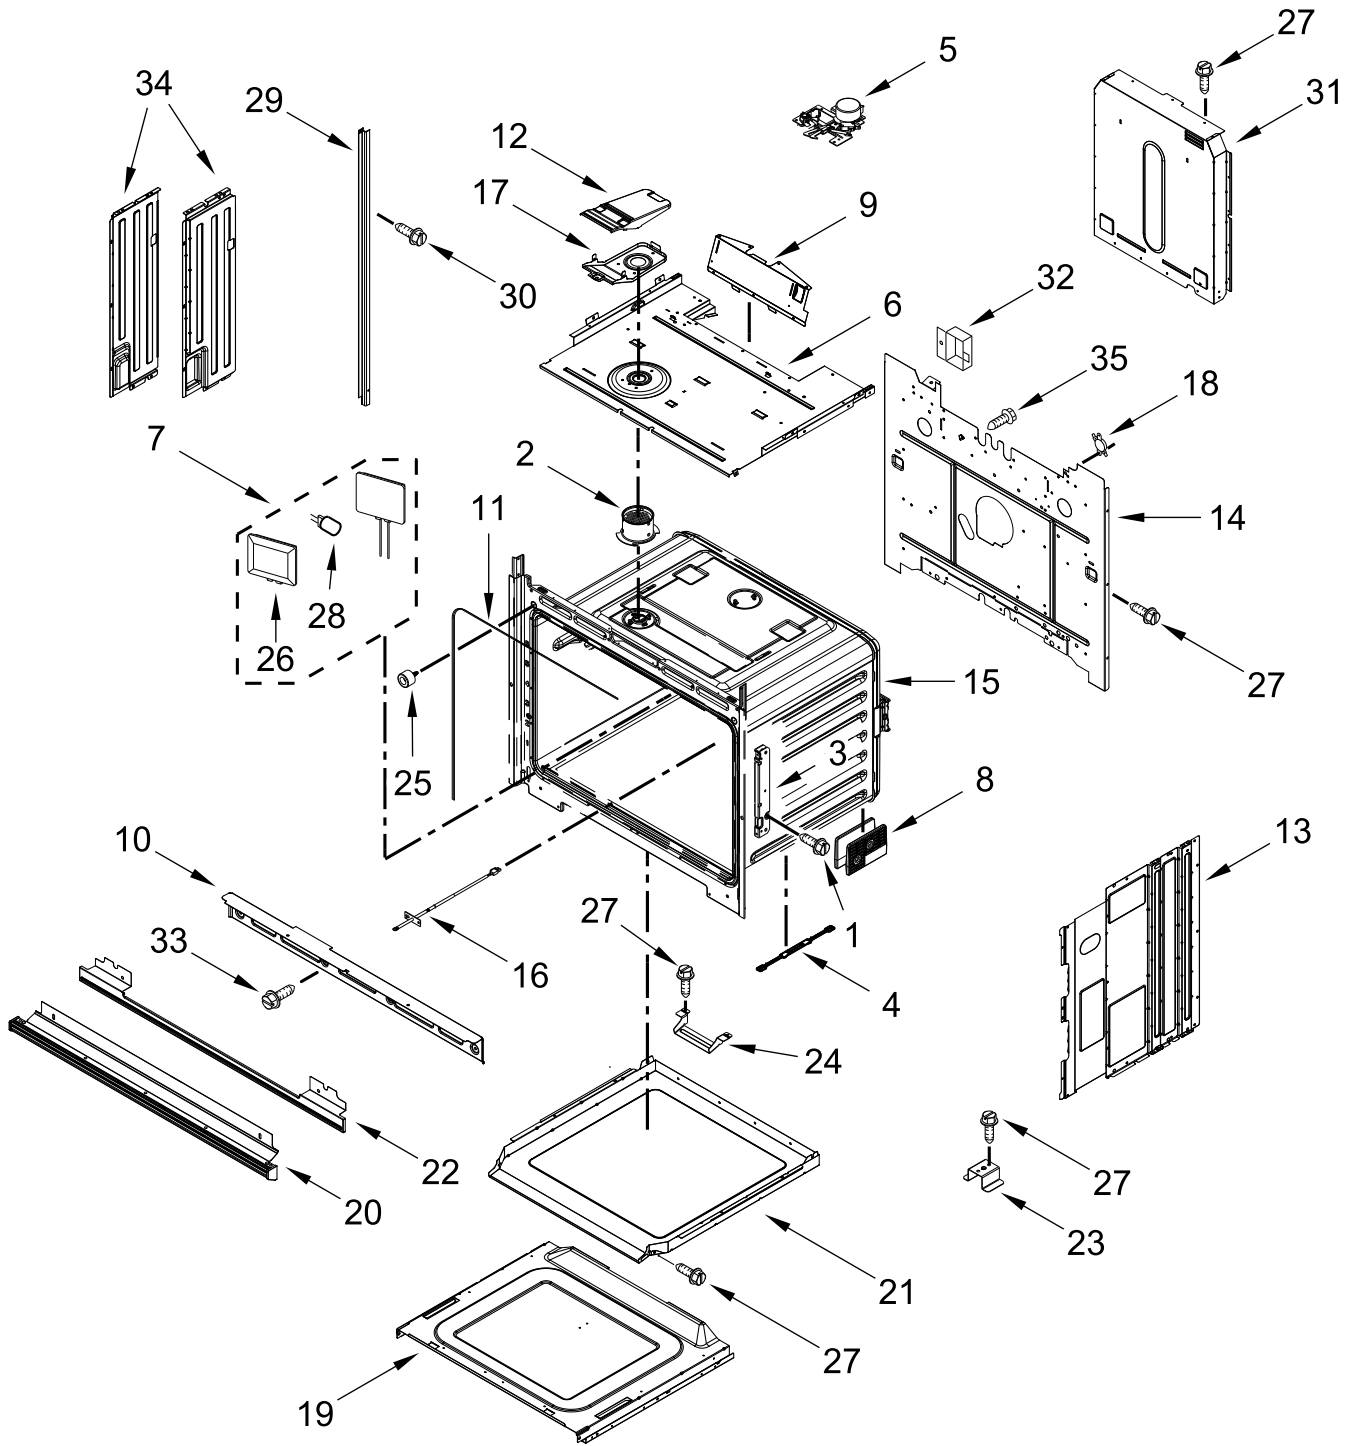

OVEN PARTS

OVEN PARTS

<u>Illus. No.</u>	<u>Part No.</u>	<u>Description</u>	<u>Illus. No.</u>	<u>Part No.</u>	<u>Description</u>	<u>Illus. No.</u>	<u>Part No.</u>	<u>Description</u>
1	W10254050	Screw	18	4449751	Thermostat (TOD)	30	W11404000	Screw
2	W11085298	Tube, Vent	19	W11135103	Base, Chassis	31	W11165250	Duct, Chassis Back
3	W11100732	Receiver, Hinge	20		Assembly, Bottom Vent	32	8285593	Cover, Connector
4	W11558603	Spacer, Base		W11467754	Stainless	33	W11249635	Screw
5	W11132456	Latch, Motorized	21	W11244446	Duct, Bottom Chassis	34	W11167419	Cover, Suction (Left)
6	W11168071	Top, Chassis	22		Trim, Bottom Vent		W11186675	Cover, Suction (Right)
7	W11205574	Assembly, Oven Light		W11560859	Black	35	W10142292	Screw
8	W11245118	Foot, Base	23	W11135135	Support, Air Channel			FOLLOWING PARTS NOT ILLUSTRATED
9	W10904163	Deflector, Blower	24	W11390667	Spacer, Chassis Bottom Duct	W11188284		Insulation, Wrap
10	W11334857	Vent, Top 30 IN	25	W11166315	Bumper and Screw	W11234758		Insulation, Cavity
11	W11262567	Gasket	26	W10472386	Lens, Light			
12	W11256424	Cover, Vent Exhaust	27	7101P426-60	Screw			
13	W11165274	Side, Chassis	28	W10472384	Bulb, Light			
14	W11223327	Back, Chassis	29		Cover, Side Trim			
15		Liner, Oven (Not Serviceable)		W11235463	Black (Left)			
16	W11346074	Probe, Sensor		W11235462	Black (Right)			
17	W11256423	Base, Vent Exhaust