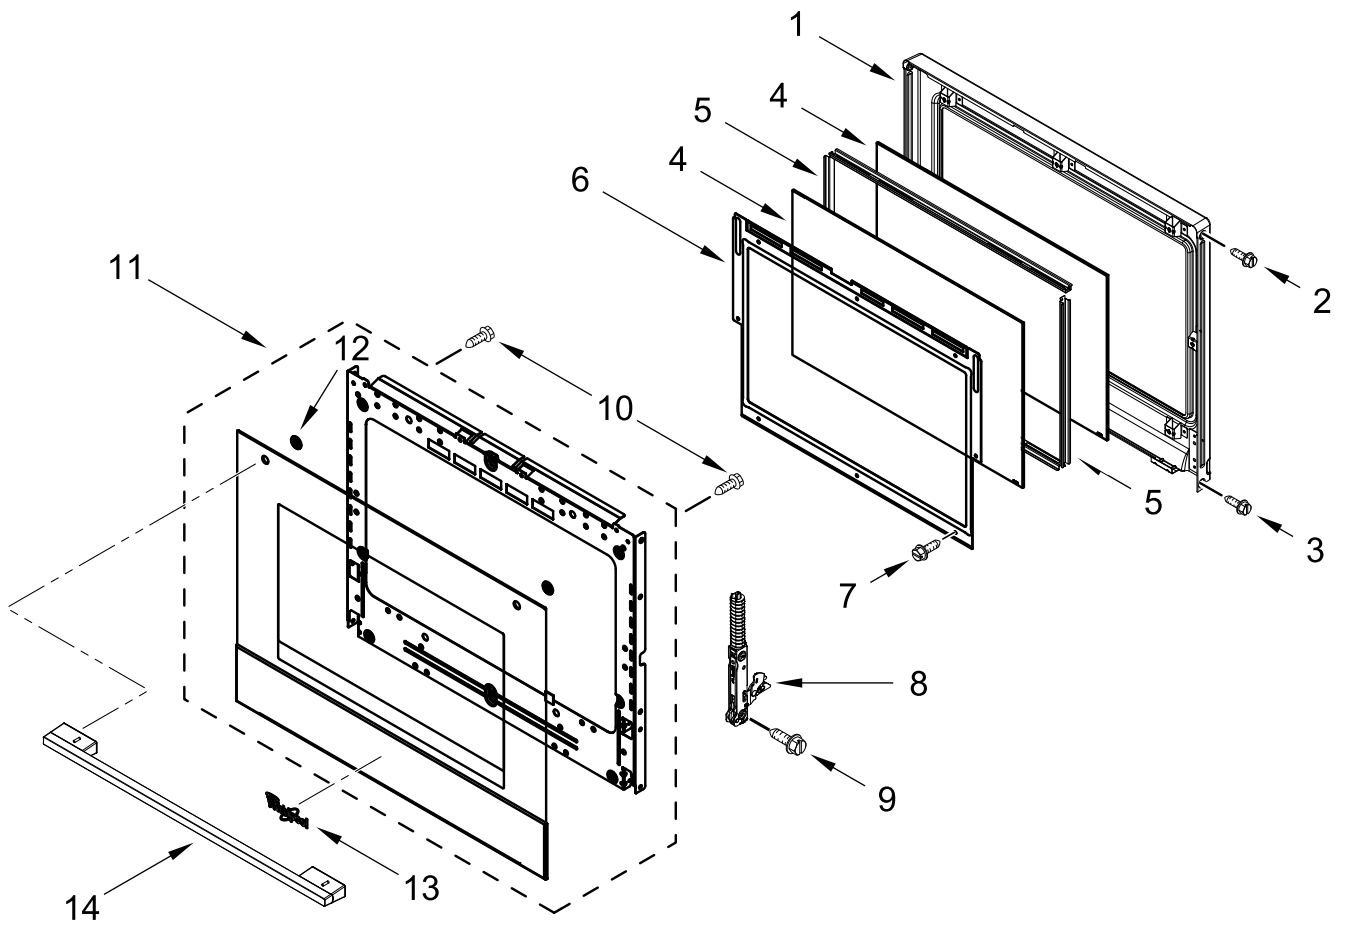

OVEN DOOR PARTS

OVEN DOOR PARTS

<u>Illus.</u> <u>No.</u>	<u>Part No.</u>	<u>Description</u>	<u>Illus.</u> <u>No.</u>	<u>Part No.</u>	<u>Description</u>	<u>Illus.</u> <u>No.</u>	<u>Part No.</u>	<u>Description</u>
1	W11302587	Liner Assembly	7	7101P426-60	Screw	11		Door Assembly
2	7101P375-60	Screw	8	W11296054	Hinge, Door (Left)		W11499218	Stainless
3	W11290045	Screw		W11296055	Hinge, Door (Right)	12	W10319024	Washer, Door
4	W10618107	Glass, Inner				13	W10884775	Badge
5	W11302730	Spacer, Air Divider	9	3196183	Screw	14		Handle, Door
6	W11174095	Retainer, Air Divider Glass	10	W11317731	Screw (Black)		W11497438	Stainless