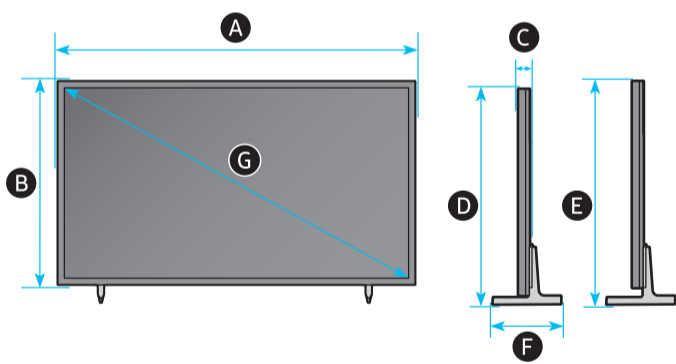

SAMSUNG

Unpacking and Installation Guide

BN68-18101B-01

Scan this QR code with your smart phone to see helpful videos.

5

6

7

43"-50"

55"-65"

8

	A	B	C	D	E	F	G	H	I
43LS03D	38.2 inches (969.5 mm)	22.0 inches (557.8 mm)	1.0 inches (24.9 mm)	23.3 inches (591.9 mm)	24.3 inches (616.9 mm)	7.7 inches (196.8 mm)	42.5 inches	19.0 lbs (8.6 kg)	19.6 lbs (8.9 kg)
50LS03D	44.3 inches (1124.1 mm)	25.4 inches (644.9 mm)	1.0 inches (24.9 mm)	26.7 inches (679.2 mm)	27.7 inches (704.2 mm)	9.0 inches (227.8 mm)	49.5 inches	26.0 lbs (11.8 kg)	26.9 lbs (12.2 kg)
55LS03D	48.7 inches (1237.9 mm)	27.9 inches (708.8 mm)	1.0 inches (24.9 mm)	29.3 inches (743.4 mm)	30.3 inches (768.4 mm)	9.0 inches (227.8 mm)	54.6 inches	37.3 lbs (16.9 kg)	38.1 lbs (17.3 kg)
65LS03D	57.4 inches (1456.8 mm)	32.8 inches (831.9 mm)	1.0 inches (24.9 mm)	34.2 inches (868.9 mm)	35.2 inches (893.9 mm)	10.3 inches (260.9 mm)	64.5 inches	49.4 lbs (22.4 kg)	50.3 lbs (22.8 kg)

*: 0-9, A-Z

	VESA A x B (mm)	C (mm)	D	E x 4	F (mm)	G (inches)	H (inches)	I (inches)
43LS03D	200 x 200	9-11	C + ★	M8	1.25	7.6	15.1	6.5
50LS03D		10-12				8.3	18.2	9.2
55LS03D						9.5	20.4	10.5
65LS03D	400 x 300					10.5	20.8	10.4