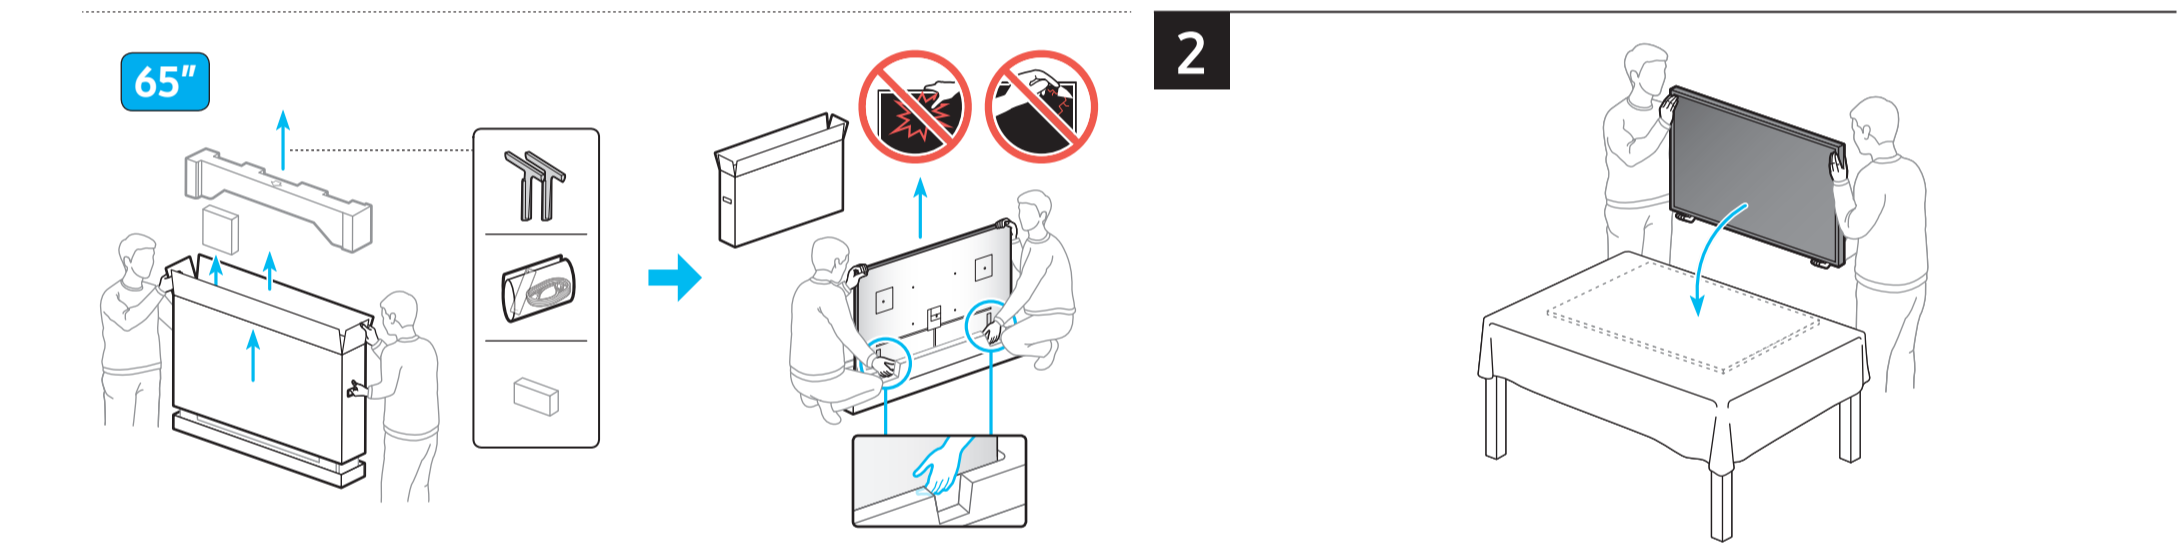

SAMSUNG

Unpacking and Installation Guide

BN68-18101B-01

Scan this QR code with your smart phone to see helpful videos.

5

6

7

43"-50"

55"-65"

8

	A	B	C	D	E	F	G	H	I
43LS03D	38.2 inches (969.5 mm)	22.0 inches (557.8 mm)	1.0 inches (24.9 mm)	23.3 inches (591.9 mm)	24.3 inches (616.9 mm)	7.7 inches (196.8 mm)	42.5 inches	19.0 lbs (8.6 kg)	19.6 lbs (8.9 kg)
50LS03D	44.3 inches (1124.1 mm)	25.4 inches (644.9 mm)	1.0 inches (24.9 mm)	26.7 inches (679.2 mm)	27.7 inches (704.2 mm)	9.0 inches (227.8 mm)	49.5 inches	26.0 lbs (11.8 kg)	26.9 lbs (12.2 kg)
55LS03D	48.7 inches (1237.9 mm)	27.9 inches (708.8 mm)	1.0 inches (24.9 mm)	29.3 inches (743.4 mm)	30.3 inches (768.4 mm)	9.0 inches (227.8 mm)	54.6 inches	37.3 lbs (16.9 kg)	38.1 lbs (17.3 kg)
65LS03D	57.4 inches (1456.8 mm)	32.8 inches (831.9 mm)	1.0 inches (24.9 mm)	34.2 inches (868.9 mm)	35.2 inches (893.9 mm)	10.3 inches (260.9 mm)	64.5 inches	49.4 lbs (22.4 kg)	50.3 lbs (22.8 kg)