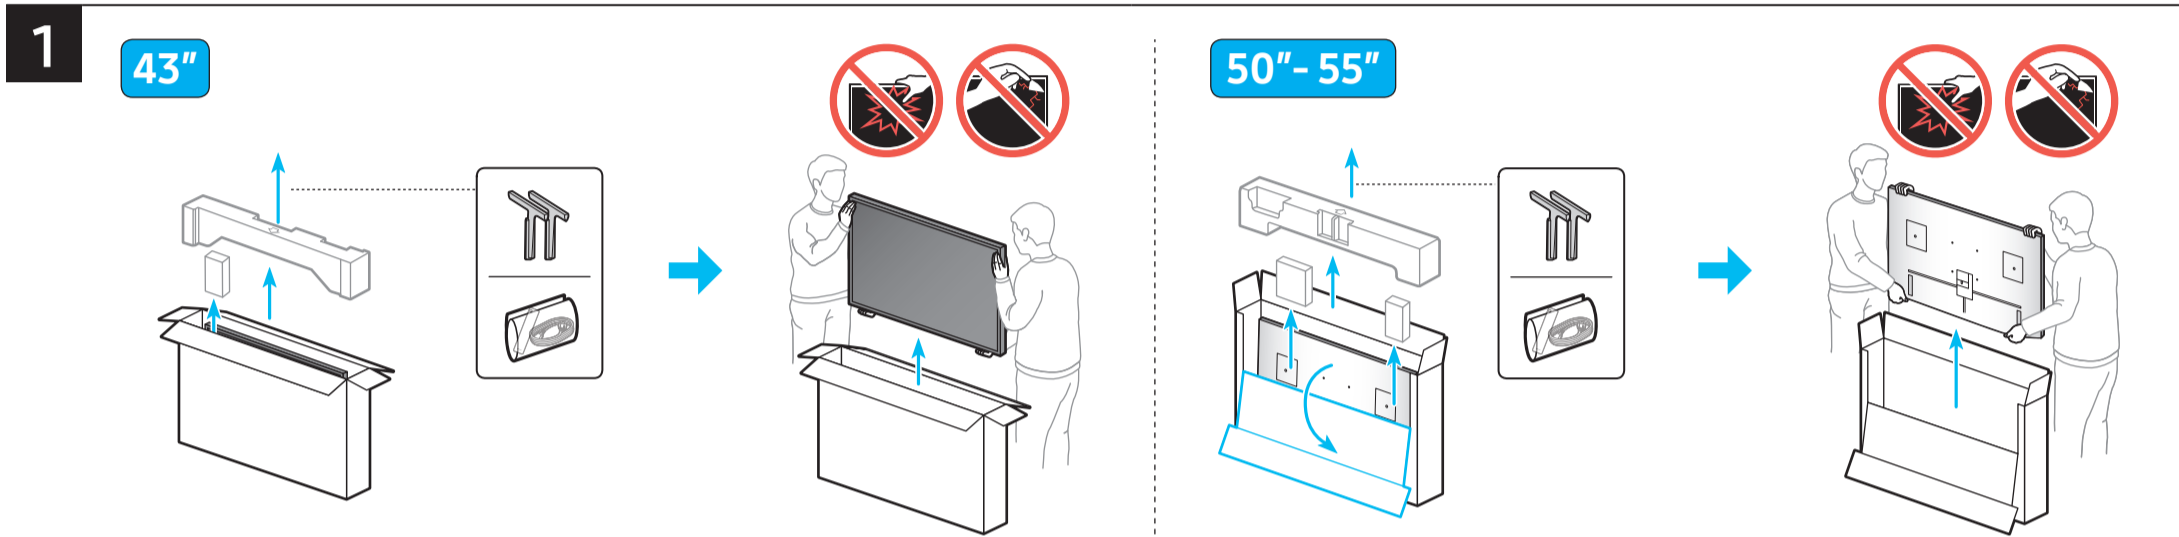

SAMSUNG

Unpacking and Installation Guide

BN68-18101B-01

Scan this QR code with your smart phone to see helpful videos.

5

6

7

43"-50"

*: 0-9, A-Z

	VESA A x B (mm)	C (mm)	D	E x 4	F (mm)	G (inches)	H (inches)	I (inches)
43LS03D	200 x 200	9-11	C + ★	M8	1.25	7.6	15.1	6.5
50LS03D		10-12				8.3	18.2	9.2
55LS03D						9.5	20.4	10.5
65LS03D	400 x 300					10.5	20.8	10.4