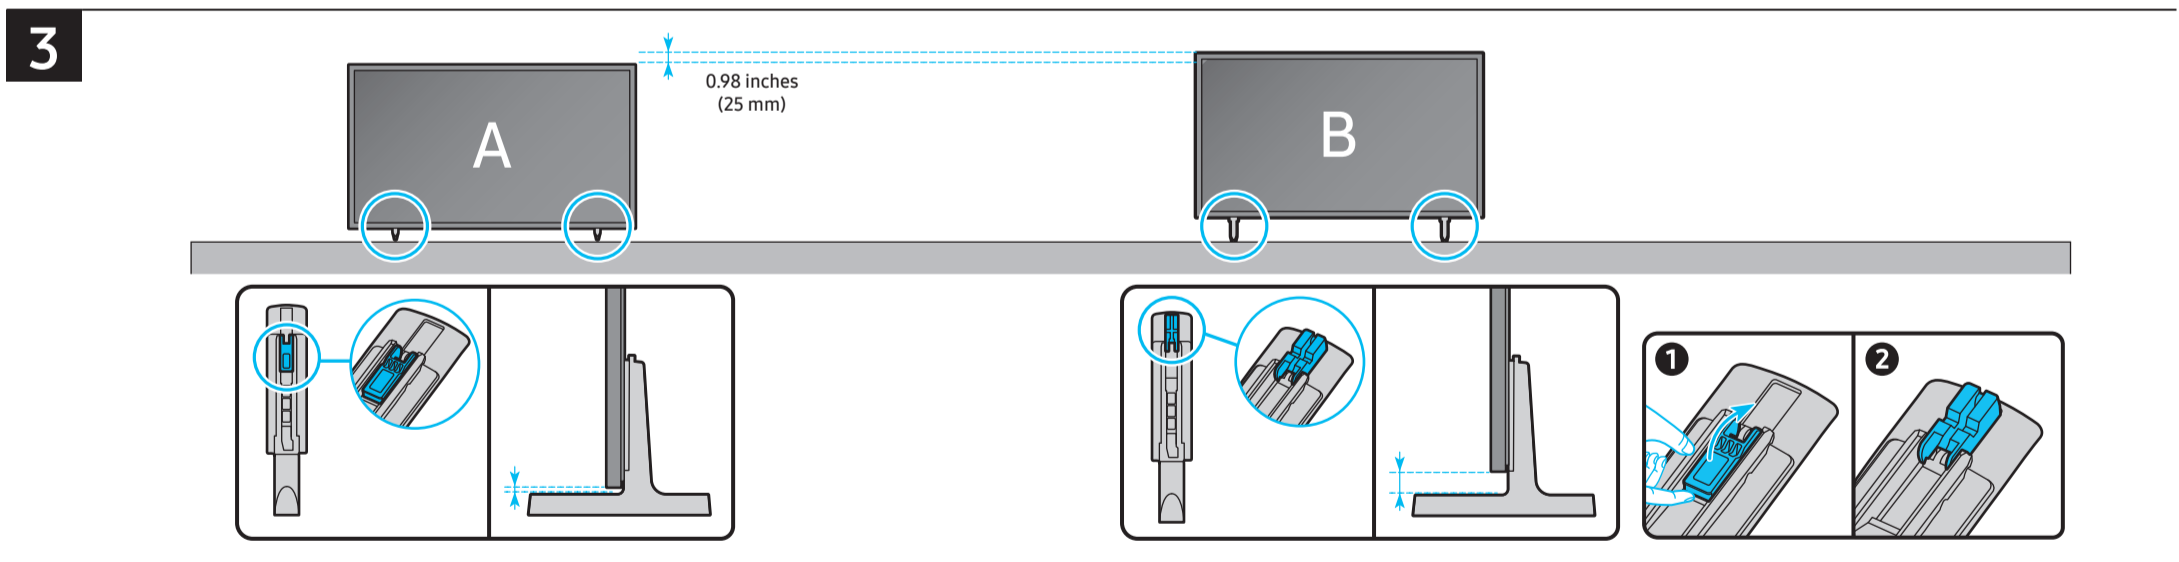

SAMSUNG

Unpacking and Installation Guide

BN68-18101B-01

Scan this QR code with your smart phone to see helpful videos.

5

6

7

43"-50"

*: 0-9, A-Z

	VESA A x B (mm)	C (mm)	D	E x 4	F (mm)	G (inches)	H (inches)	I (inches)
43LS03D	200 x 200	9-11	C + ★	M8	1.25	7.6	15.1	6.5
50LS03D		10-12				8.3	18.2	9.2
55LS03D						9.5	20.4	10.5
65LS03D	400 x 300					10.5	20.8	10.4