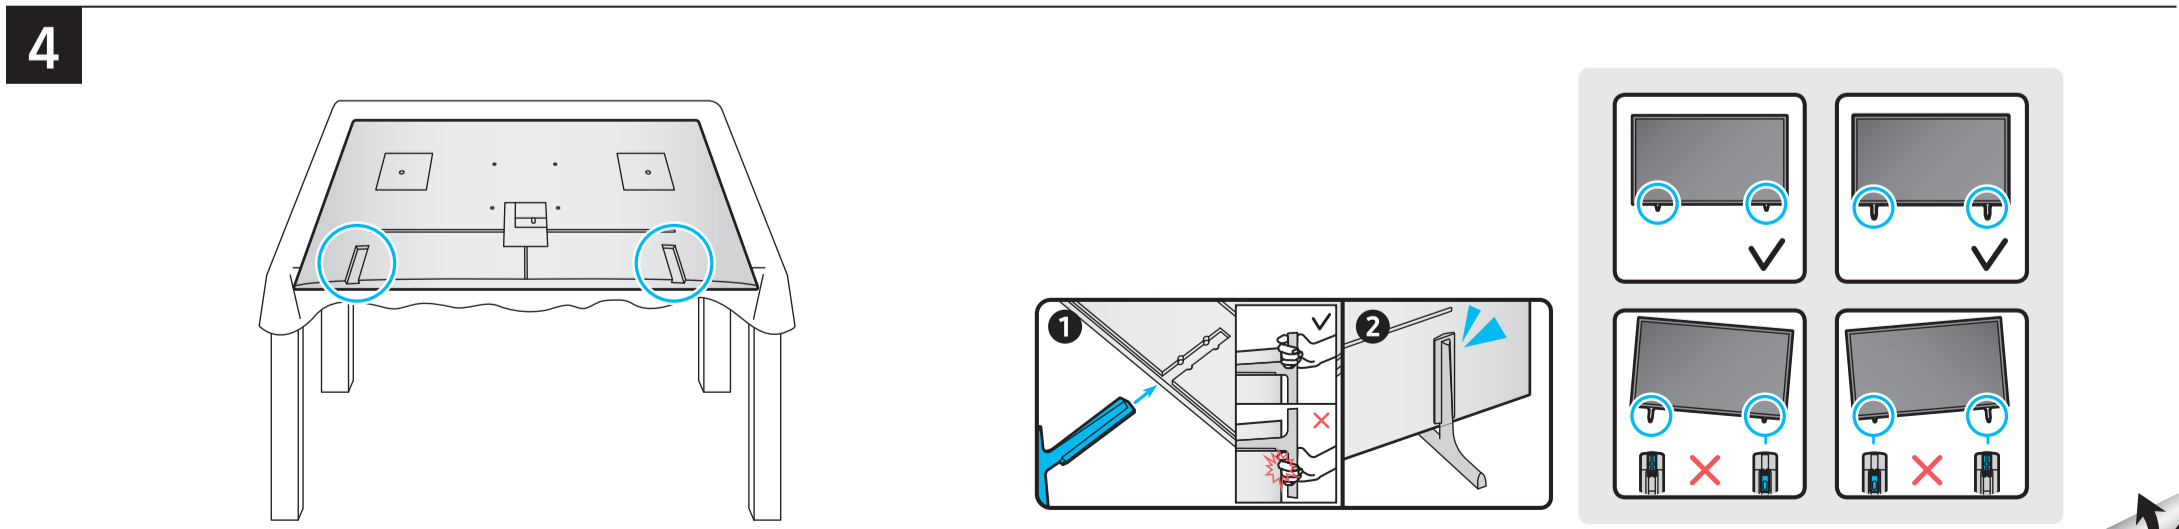

SAMSUNG

Unpacking and Installation Guide

BN68-18101B-01

Scan this QR code with your smart phone to see helpful videos.

5

6

7

43"-50"

*: 0-9, A-Z

	VESA A x B (mm)	C (mm)	D	E x 4	F (mm)	G (inches)	H (inches)	I (inches)
43LS03D	200 x 200	9-11	C + ★	M8	1.25	7.6	15.1	6.5
50LS03D		10-12				8.3	18.2	9.2
55LS03D						9.5	20.4	10.5
65LS03D	400 x 300					10.5	20.8	10.4