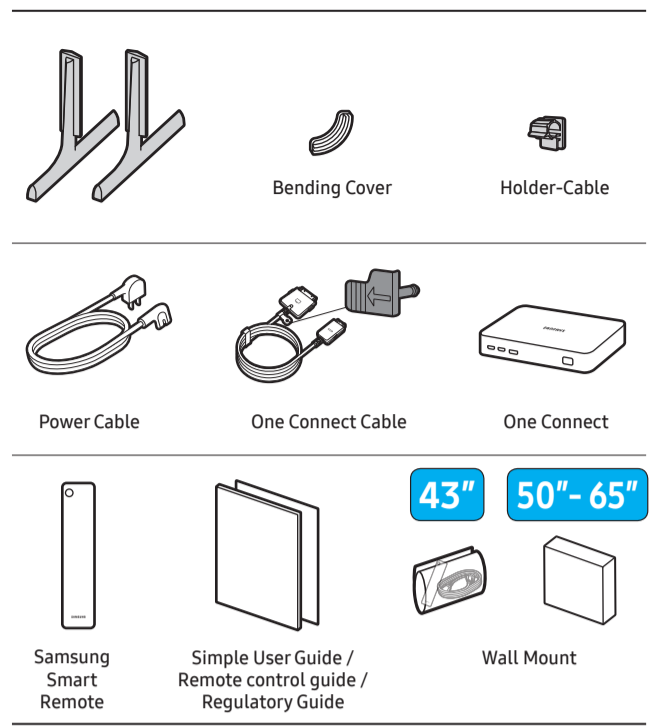

SAMSUNG

Unpacking and Installation Guide

BN68-18101B-01

Scan this QR code with your smart phone to see helpful videos.

5

6

7

43"-50"

55"-65"

8

	A	B	C	D	E	F	G	H	I
43LS03D	38.2 inches (969.5 mm)	22.0 inches (557.8 mm)	1.0 inches (24.9 mm)	23.3 inches (591.9 mm)	24.3 inches (616.9 mm)	7.7 inches (196.8 mm)	42.5 inches	19.0 lbs (8.6 kg)	19.6 lbs (8.9 kg)
50LS03D	44.3 inches (1124.1 mm)	25.4 inches (644.9 mm)	1.0 inches (24.9 mm)	26.7 inches (679.2 mm)	27.7 inches (704.2 mm)	9.0 inches (227.8 mm)	49.5 inches	26.0 lbs (11.8 kg)	26.9 lbs (12.2 kg)
55LS03D	48.7 inches (1237.9 mm)	27.9 inches (708.8 mm)	1.0 inches (24.9 mm)	29.3 inches (743.4 mm)	30.3 inches (768.4 mm)	9.0 inches (227.8 mm)	54.6 inches	37.3 lbs (16.9 kg)	38.1 lbs (17.3 kg)
65LS03D	57.4 inches (1456.8 mm)	32.8 inches (831.9 mm)	1.0 inches (24.9 mm)	34.2 inches (868.9 mm)	35.2 inches (893.9 mm)	10.3 inches (260.9 mm)	64.5 inches	49.4 lbs (22.4 kg)	50.3 lbs (22.8 kg)