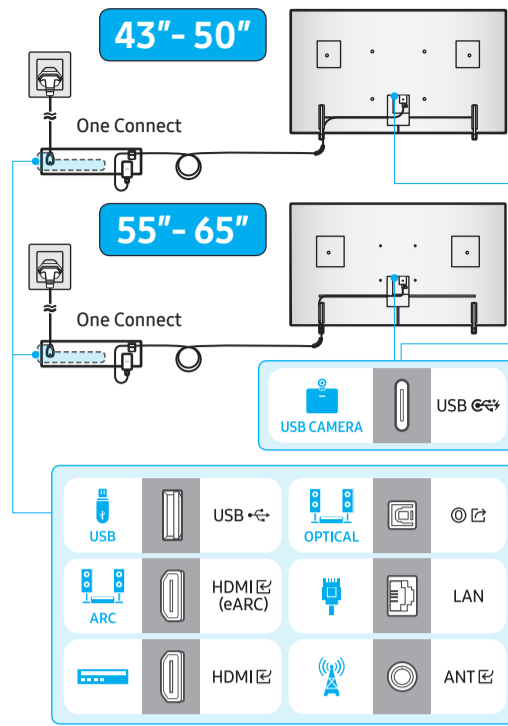

SAMSUNG

Unpacking and Installation Guide

BN68-18101B-01

Scan this QR code with your smart phone to see helpful videos.

5

6

7

43"-50"

*: 0-9, A-Z

	VESA A x B (mm)	C (mm)	D	E x 4	F (mm)	G (inches)	H (inches)	I (inches)
43LS03D	200 x 200	9-11	C + ★	M8	1.25	7.6	15.1	6.5
50LS03D		10-12				8.3	18.2	9.2
55LS03D						9.5	20.4	10.5
65LS03D	400 x 300					10.5	20.8	10.4