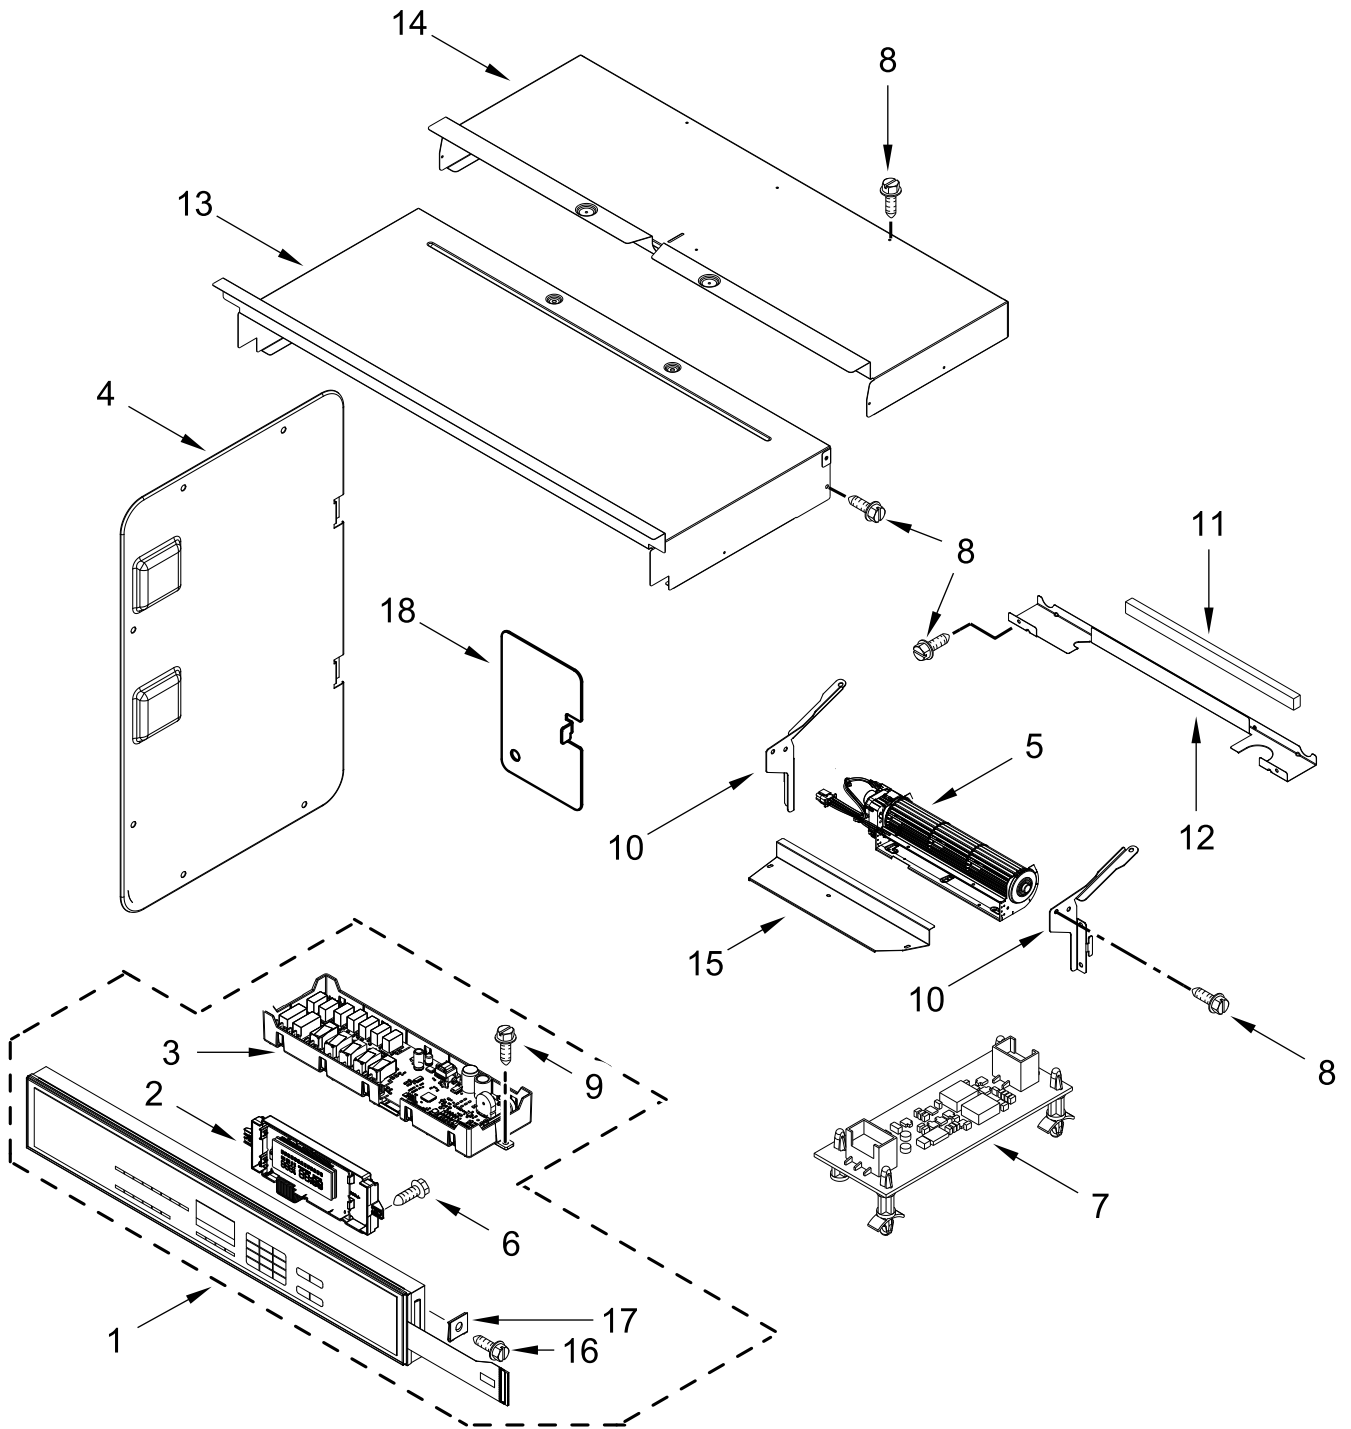

CONTROL PANEL PARTS

CONTROL PANEL PARTS

<u>Illus.</u> <u>No.</u>	<u>Part No.</u>	<u>Description</u>	<u>Illus.</u> <u>No.</u>	<u>Part No.</u>	<u>Description</u>	<u>Illus.</u> <u>No.</u>	<u>Part No.</u>	<u>Description</u>
1		Assembly, Control Panel (Includes Overlay)	7	W10412514	Board, Wide Interface	13	W10318158	Chassis, Cover Top Front 30 IN
	W11467619	Black	8	7101P426-60	Screw	14	W10588732	Chassis, Cover Top Back 30 IN
2	W10752316	Interface (Maxwell), User Board	9	7101P427-60	Screw	15	W10681157	Cover, Combo Blower
3	W11556522	Control, Maxwell	10	W10655463	Bracket, Blower (Left)	16	W11339492	Screw (Black)
4	W10655467	Chassis, Combo Side		W10655462	Bracket, Blower (Right)	17	4450118	Nut
5	W11397930	Blower	11	4451758	Block, Foam	18	W11533682	Cover, WIFI
6	7101P403-60	Screw	12	W11166802	Divider, Chassis Back