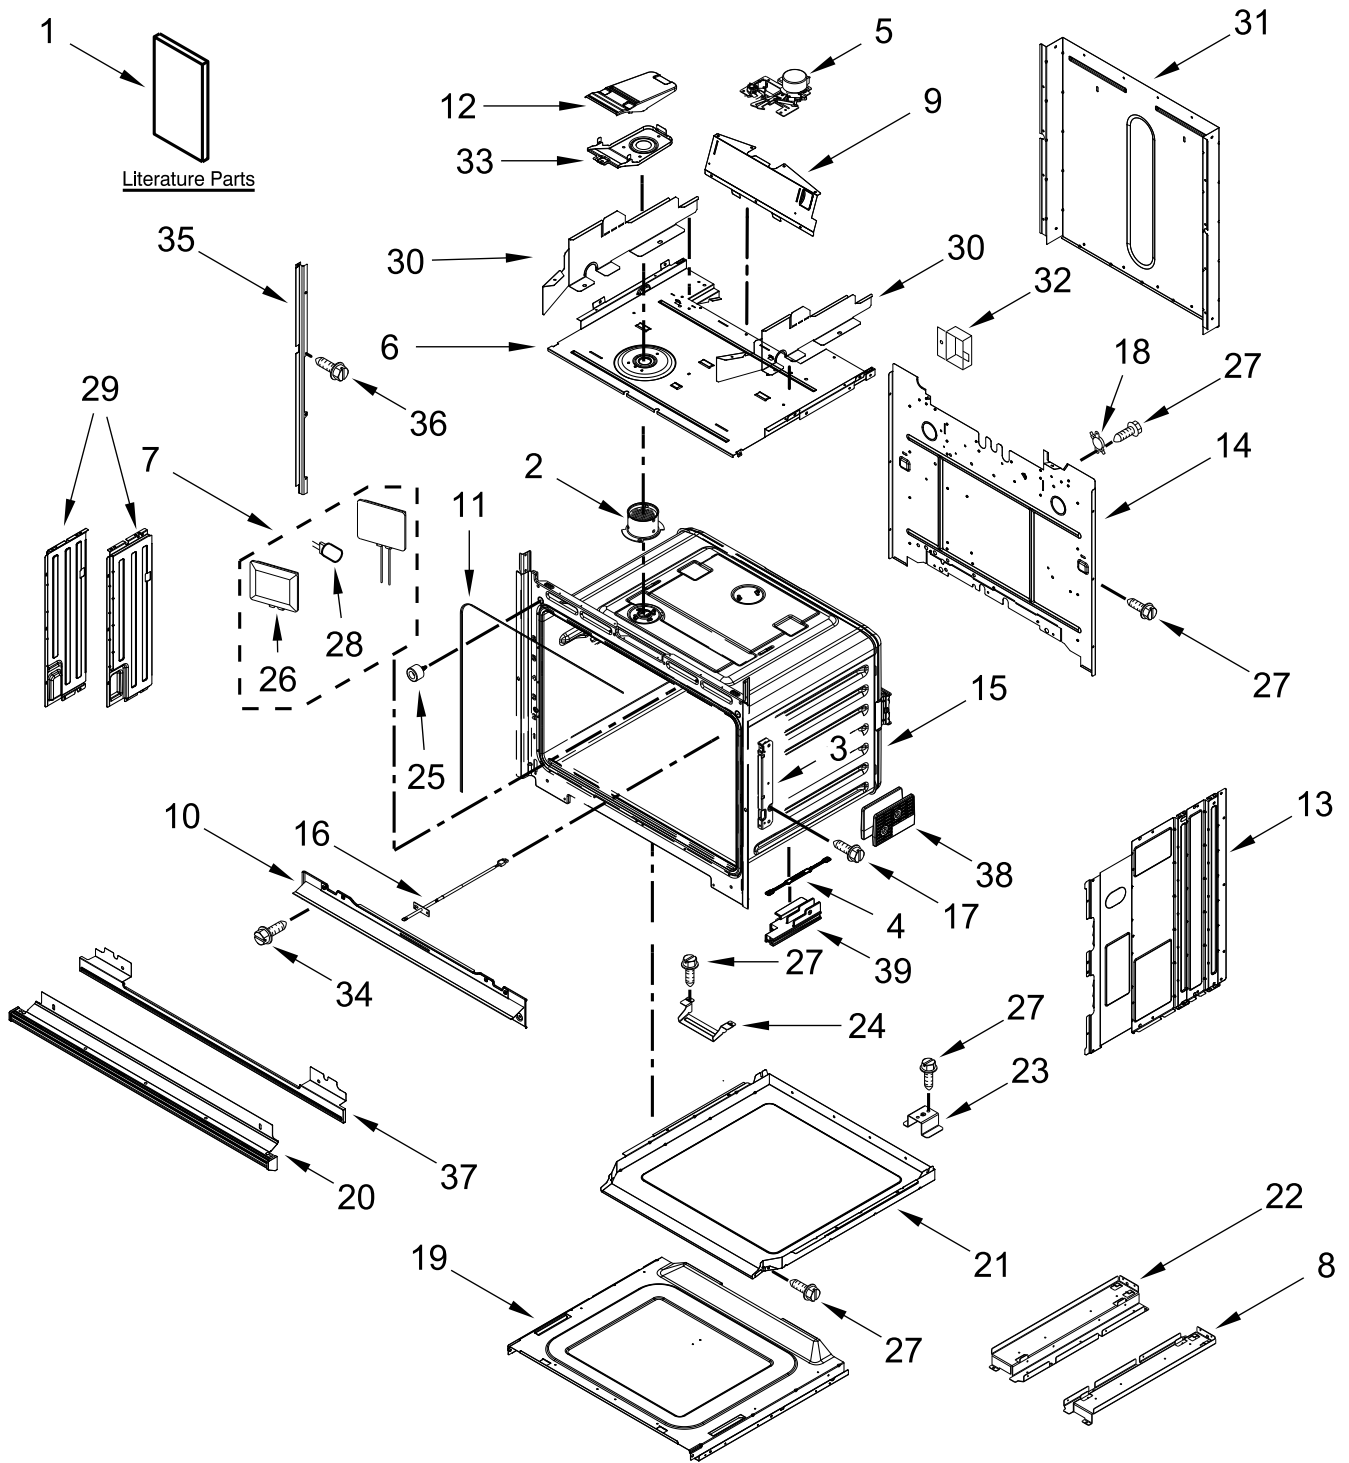

ELECTRIC COMBO WALL OVEN

MODELS:

WOEC3030LS00 (Stainless)

OVEN PARTS

OVEN PARTS

<u>Illus. No.</u>	<u>Part No.</u>	<u>Description</u>	<u>Illus. No.</u>	<u>Part No.</u>	<u>Description</u>	<u>Illus. No.</u>	<u>Part No.</u>	<u>Description</u>
1		Literature Parts	18	4449751	Thermostat (TOD)	34	W11249635	Screw
	W11555307	Owner's Manual	19	W11135103	Base, Chassis	35		Trim, Side
	W11553919	Quick Start Guide	20		Assembly, Bottom Vent		W11235457	Black (Left)
	W11603863	Tech Sheet		W11467754	Stainless		W11235458	Black (Right)
2	W11085298	Tube, Vent	21	W11244446	Duct, Bottom Chassis	36	W11404000	Screw
3	W11239070	Receiver, Hinge (Left)	22	W10283020	Support, Base (Left)	37		Trim, Bottom Vent
	W11239072	Receiver, Hinge (Right)	23	W11135135	Support, Air Channel		W11560859	Black
4	W11558603	Spacer, Base	24	W11390667	Spacer, Chassis Bottom Duct	38	W11245118	Foot, Base
5	W11132456	Latch, Motorized	25	W11166315	Bumper and Screw	39	W11245114	Foot, Chassis (Left)
6	W11168071	Top, Chassis	26	W10472386	Lens, Light		W11245116	Foot, Chassis (Right)
7	W11205574	Assembly, Oven Light	27	7101P426-60	Screw			FOLLOWING PARTS NOT ILLUSTRATED
8	W10283021	Support, Base (Right)	28	W10472384	Bulb, Light		W11188284	Insulation, Wrap
9	W10904163	Deflector, Blower	29	W11167419	Cover, Suction (Left)		W11234758	Insulation, Cavity
10	W11518347	Vent, Combo Center		W11186675	Cover, Suction (Right)		W11659374	Harness, Main
11	W11262567	Gasket	30	W11186391	Deflector, Chassis (Left)		W11356991	Harness, Ground Console Combo
12	W11256424	Cover, Vent Exhaust		W11186398	Deflector, Chassis (Right)		W11264646	Harness, Door Latch
13	W11165274	Side, Chassis	31	W11134657	Duct, Lower Chassis Back		W11249930	Harness, Communication
14	W11442209	Back, Chassis					313438	Clip, Harness
15		Liner, Oven (Not Serviceable)					4448664	Clamp, Conduit
16	W11346074	Probe, Sensor	32	8285593	Cover, Connector		W11394923	Bag, Hardware
17	W10254050	Screw	33	W11256423	Base, Vent Exhaust		W11226264	Strap, Ground