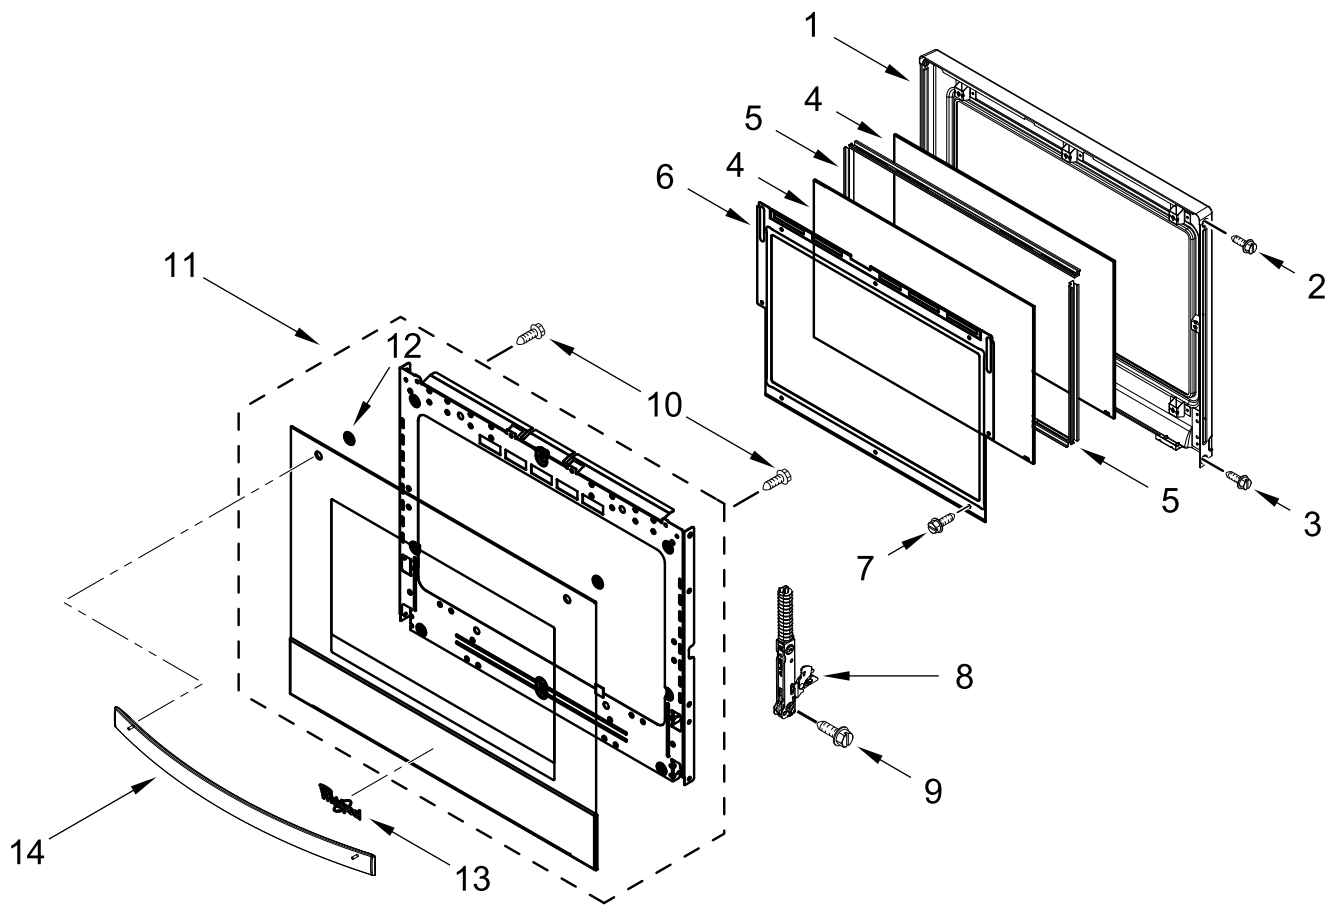

OVEN DOOR PARTS

OVEN DOOR PARTS

<u>Illus.</u> <u>No.</u>	<u>Part No.</u>	<u>Description</u>	<u>Illus.</u> <u>No.</u>	<u>Part No.</u>	<u>Description</u>	<u>Illus.</u> <u>No.</u>	<u>Part No.</u>	<u>Description</u>
1	W11302587	Liner Assembly	7	7101P426-60	Screw	11		Door Assembly
2	7101P375-60	Screw	8	W11394143	Hinge, Door (Left)		W11499216	Stainless
3	W11290045	Screw		W11394144	Hinge, Door (Right)	12	W10319024	Washer, Door
4	W10618107	Glass, Inner				13	W10884775	Badge
5	W11302730	Spacer, Air Divider	9	3196183	Screw	14		Handle Assembly
6	W11174095	Retainer, Air Divider Glass	10	W11317731	Screw (Black)		W11532517	Stainless