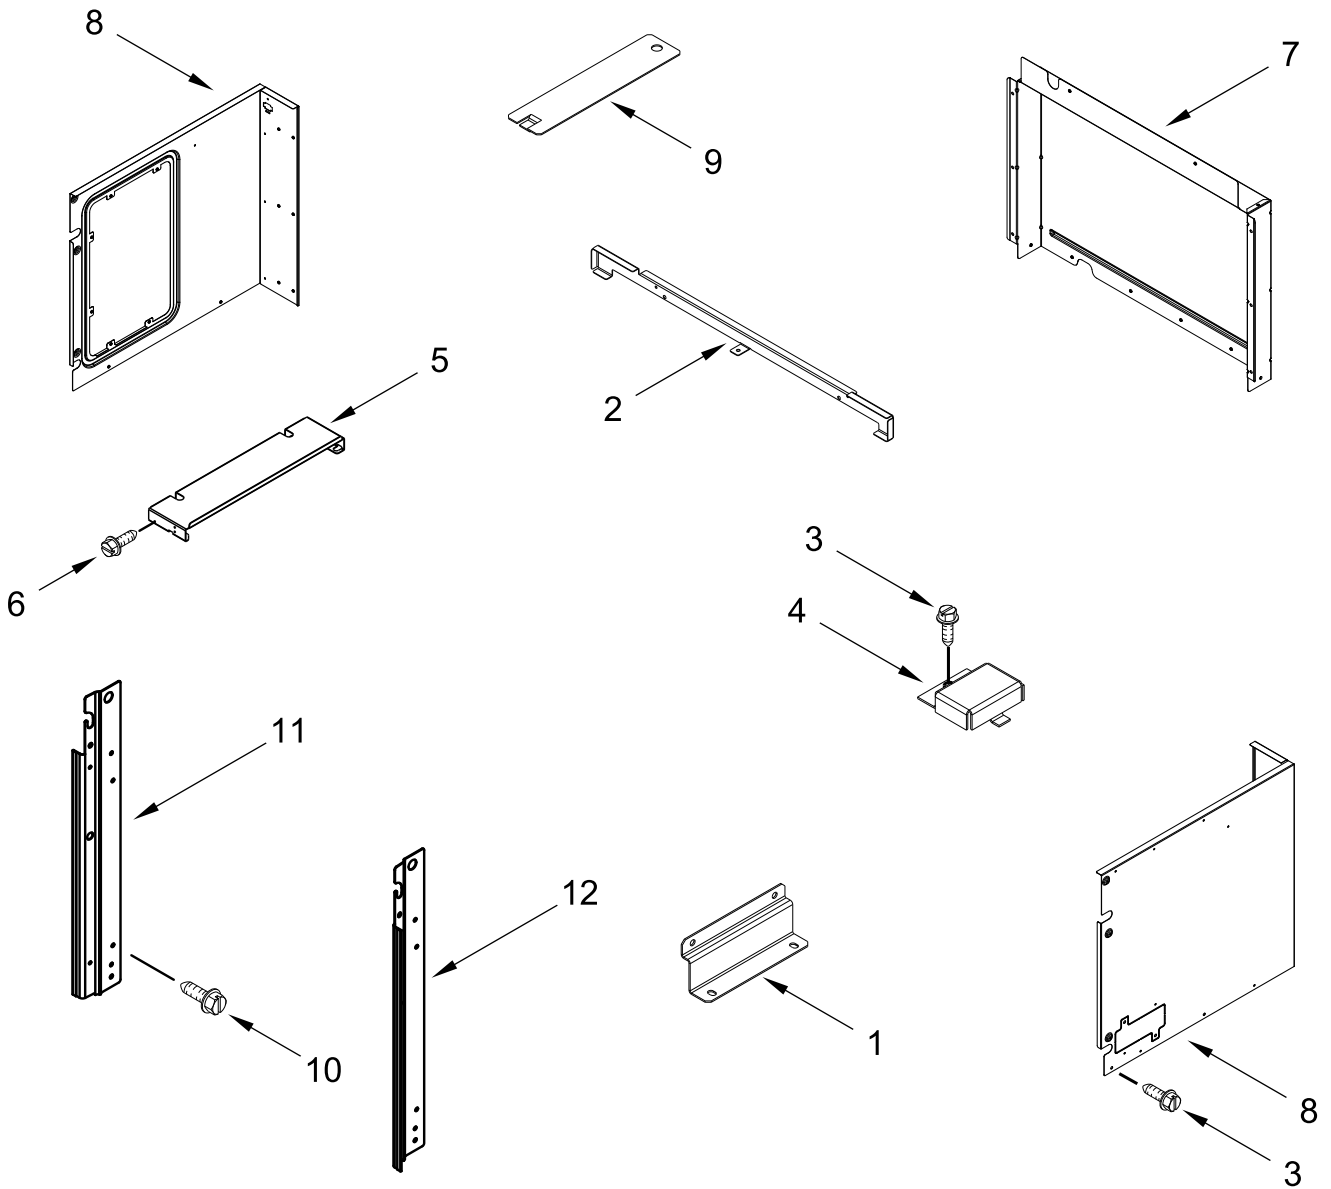

TOP VENTING PARTS

TOP VENTING PARTS

<u>Illus.</u> <u>No.</u>	<u>Part No.</u>	<u>Description</u>	<u>Illus.</u> <u>No.</u>	<u>Part No.</u>	<u>Description</u>	<u>Illus.</u> <u>No.</u>	<u>Part No.</u>	<u>Description</u>
1	W10283024	Side, Bracket	7	W11171004	Cover, Combo Chassis Back Duct	10	7101P633-60	Screw (Black)
2	W10283022	Support, Crossbar	8	W11171909	Side, Combo Chassis (Left)	11	W11627410	Siderail, Combo (Left)
3	7101P426-60	Screw		W11171919	Side, Combo Chassis (Right)	12	W11627411	Siderail, Combo (Right)
4	8285593	Cover, Connector		W11171919	Side, Combo Chassis (Right)			
5	W10356644	Support, Microwave Module	9	W10356437	Cover, Slot Module			
6	4449745	Screw