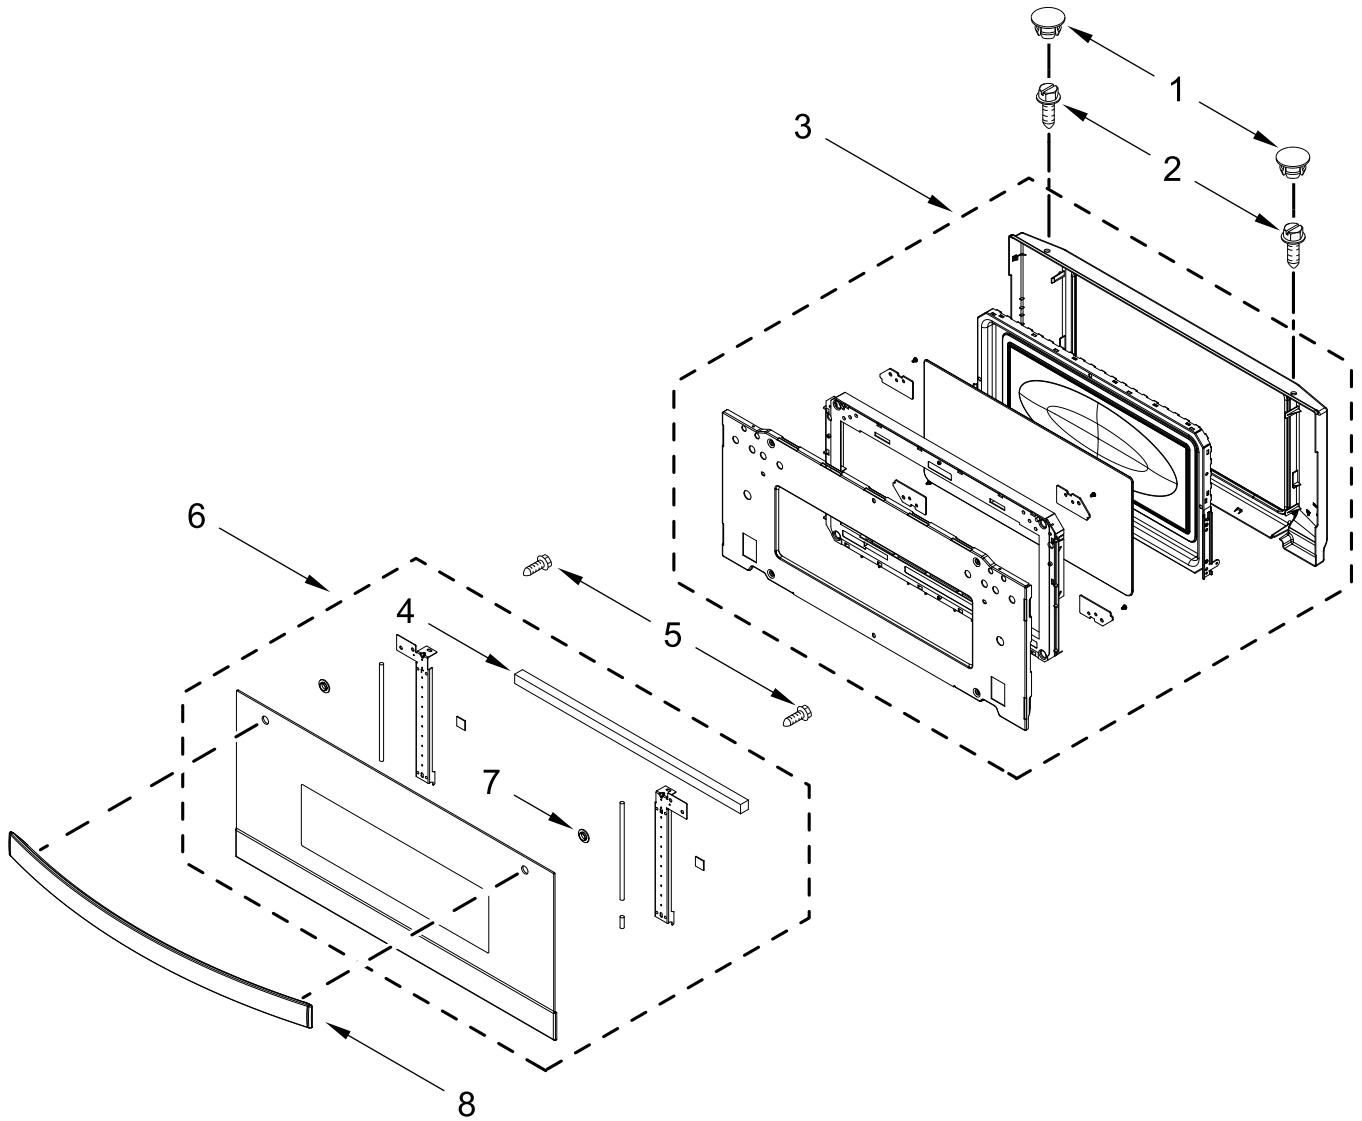

MICROWAVE DOOR PARTS

MICROWAVE DOOR PARTS

<u>Illus.</u> <u>No.</u>	<u>Part No.</u>	<u>Description</u>	<u>Illus.</u> <u>No.</u>	<u>Part No.</u>	<u>Description</u>	<u>Illus.</u> <u>No.</u>	<u>Part No.</u>	<u>Description</u>
1	8304588BL	Cap, Screw	5	W11317731	Screw (Black)	8		Handle Assembly
2	7101P338-60	Screw	6		Door Assembly	W11532517		Stainless
3	W11328745	Inner Door Assembly		W11497552	Stainless			
4	W10359769	Foam, Door Handle	7	W10319024	Washer, Door