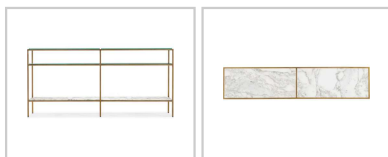

M Furnishings

www.mfurnishings.com

SKU: M12-80151-15

Width: 14" (35.6 cm)

Depth: 64" (162.6 cm)

Height: 30.25" (76.8 cm)

Weight: 125 lb (56.2 kg)

Volume: 23.49 cu ft (0.7 m³)

Carton Width: 67.25 (170.8 cm)

Carton Length: 17" (43.2 cm)

Carton Height: 35.5 (90.2 cm)

Carton Weight: 155 lb (69.8 kg)

Availability: In Stock - Martinsville, VA

Business Unit: HFC

Type: Tables, Console Tables

Category: Living Room

Collection: Cashel

Number of Shelves: 1

Number of Drawers: 0

Style: Modern/Contemporary

Finish: Golds

Brand: M

Product Description: Svelte and slender, the Cashel Console Table creates a timeless Parisian chic ambience. The mixed-media table has a gold-colored slim stainless-steel metal frame, a Carrara Marble top and one tempered glass shelf. The marble top is warm white with touches of grey and soft gold veining that runs throughout the natural stone. At just 14 inches deep and 64 inches wide, the table will work well in narrow hallways, entry ways or behind a sofa.

Status: Active

Finish: The marble featured on the Cashel table group is warm white with touches of grey and soft gold veining that runs throughout the natural stone. Gold colored stainless steel metal frame.

Features: Narrow, rectangle shape
Carrara marble top
One tempered glass shelf
Stainless steel metal frame

Material: Gold Shade Stainless Steel, Carrara Marble and Tempered Glass