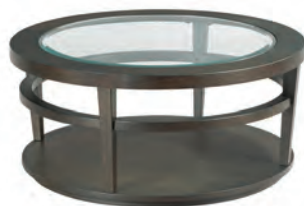

059-910 Rectangular
Coffee Table
W50 D28 H18

059-915 Rectangular
Drawer End Table
W22 D24 H24

059-916 Chairside Table
W15 D24 H24

059-925 Sofa Table
W50 D16 H29

URBANA

Dark Oak finish

Crafted of select hardwood solids and cherry veneers with tempered glass, dark Oak finish. Alluring metro design features thin lines, canted legs and sparkling glass. This occasional group is both urban chic and suburban practical.