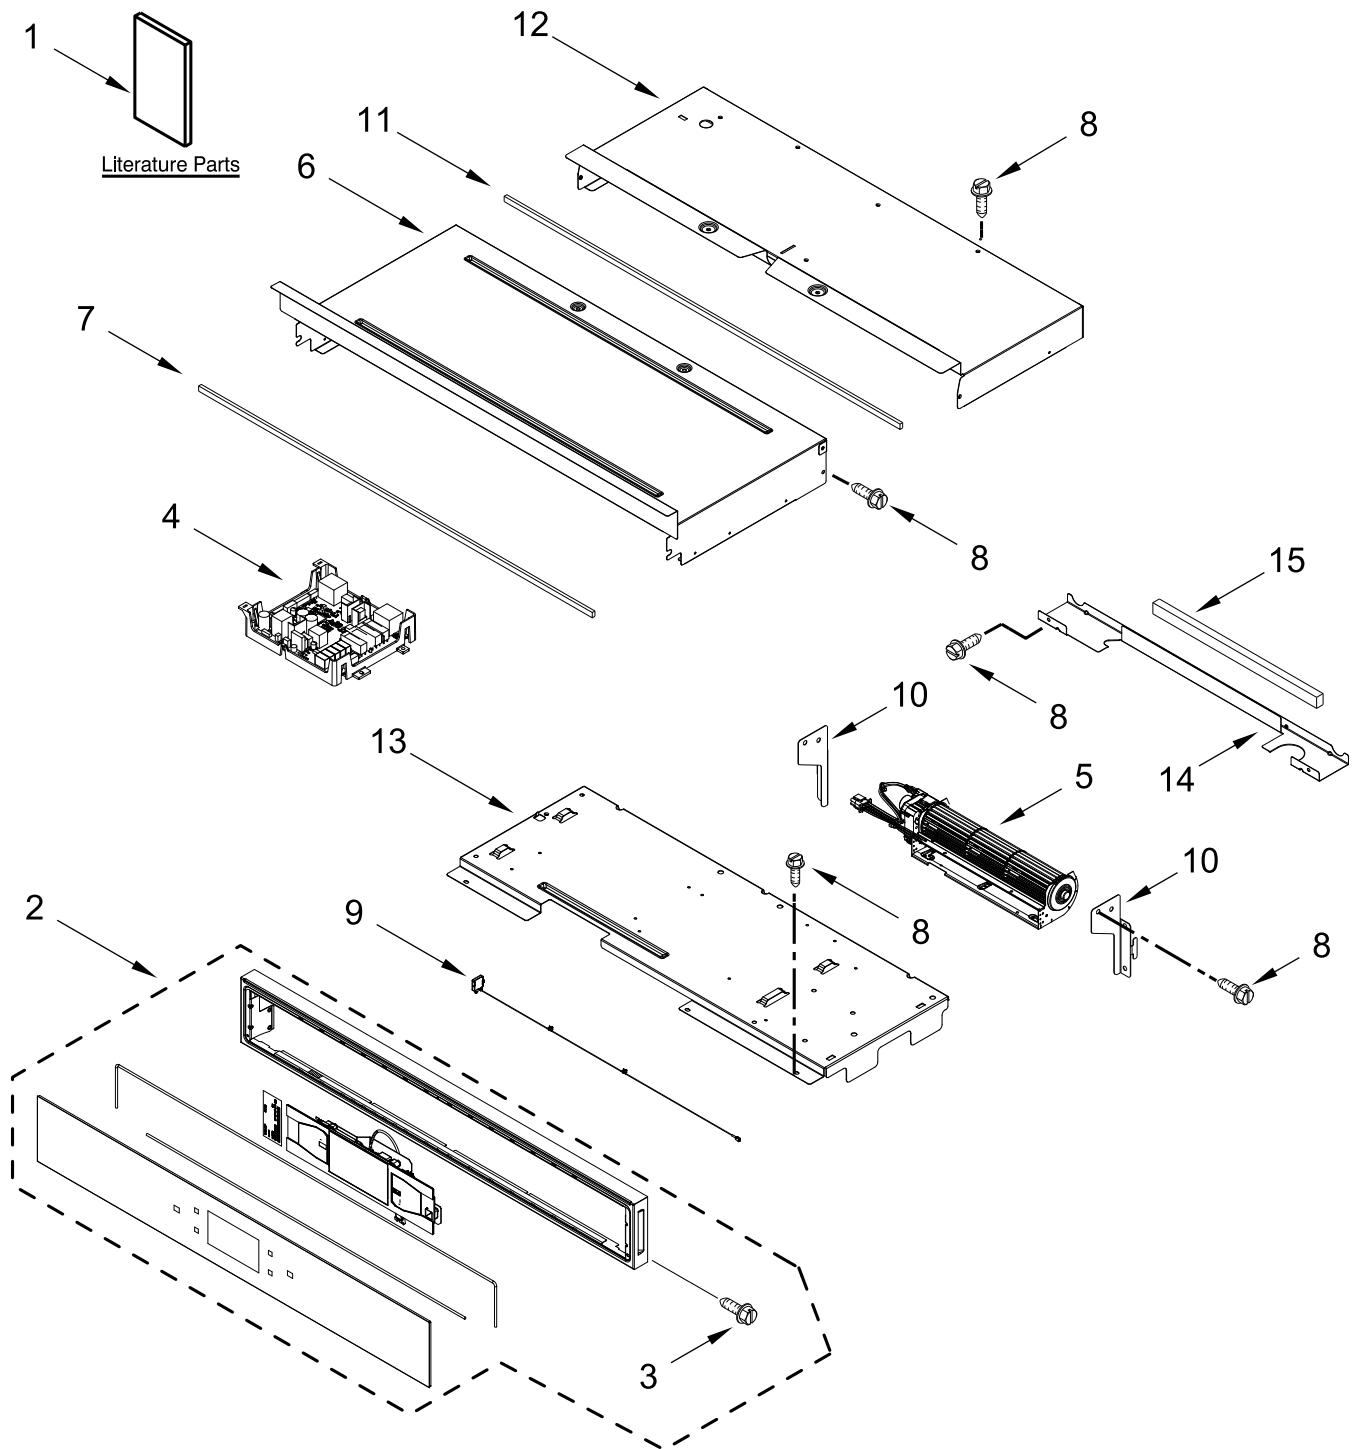

# CONTROL PANEL PARTS

# CONTROL PANEL PARTS

<u>Illus. No.</u>	<u>Part No.</u>	<u>Description</u>	<u>Illus. No.</u>	<u>Part No.</u>	<u>Description</u>	<u>Illus. No.</u>	<u>Part No.</u>	<u>Description</u>
1		Literature Parts	7	W11162062	Gasket, Rubber (652 MM)	15	4451758	Block, Foam
	W11555306	Owner's Manual						FOLLOWING PARTS NOT ILLUSTRATED
	W11553919	Quick Start Guide	8	7101P426-60	Screw			
	W11623570	Tech Sheet	9	W11409842	Antenna	W11245665		Harness, Main
2		Assembly, Control Panel (Includes Overlay)	10	W10655463	Bracket, Blower (Left)	W11256626		Harness, Signal
	W11639823	Stainless		W10655462	Bracket, Blower (Right)	W11264646		Harness, Door Latch
3	W11339492	Screw (Black)	11	W10728475	Gasket, Rubber	W10562910		Harness, EOL
4	W11253186	Appliance Manager, Copernicus (With Power Supply)	12	W11244459	Cover, Top Back 27 IN Chassis	W11233570		Harness, Console
5	W11397930	Blower	13	W11179509	Tray, Electronic	4448664		Clamp, Conduit
6	W11244469	Cover, Top Front 27 IN Chassis	14	W11166802	Divider, Chassis Back	W10655464		Bracket, Harness
						W10487999		Clip, Harness
						4450800		Screw, Grounding
						W11547720		Bag, Hardware

# OVEN DOOR PARTS