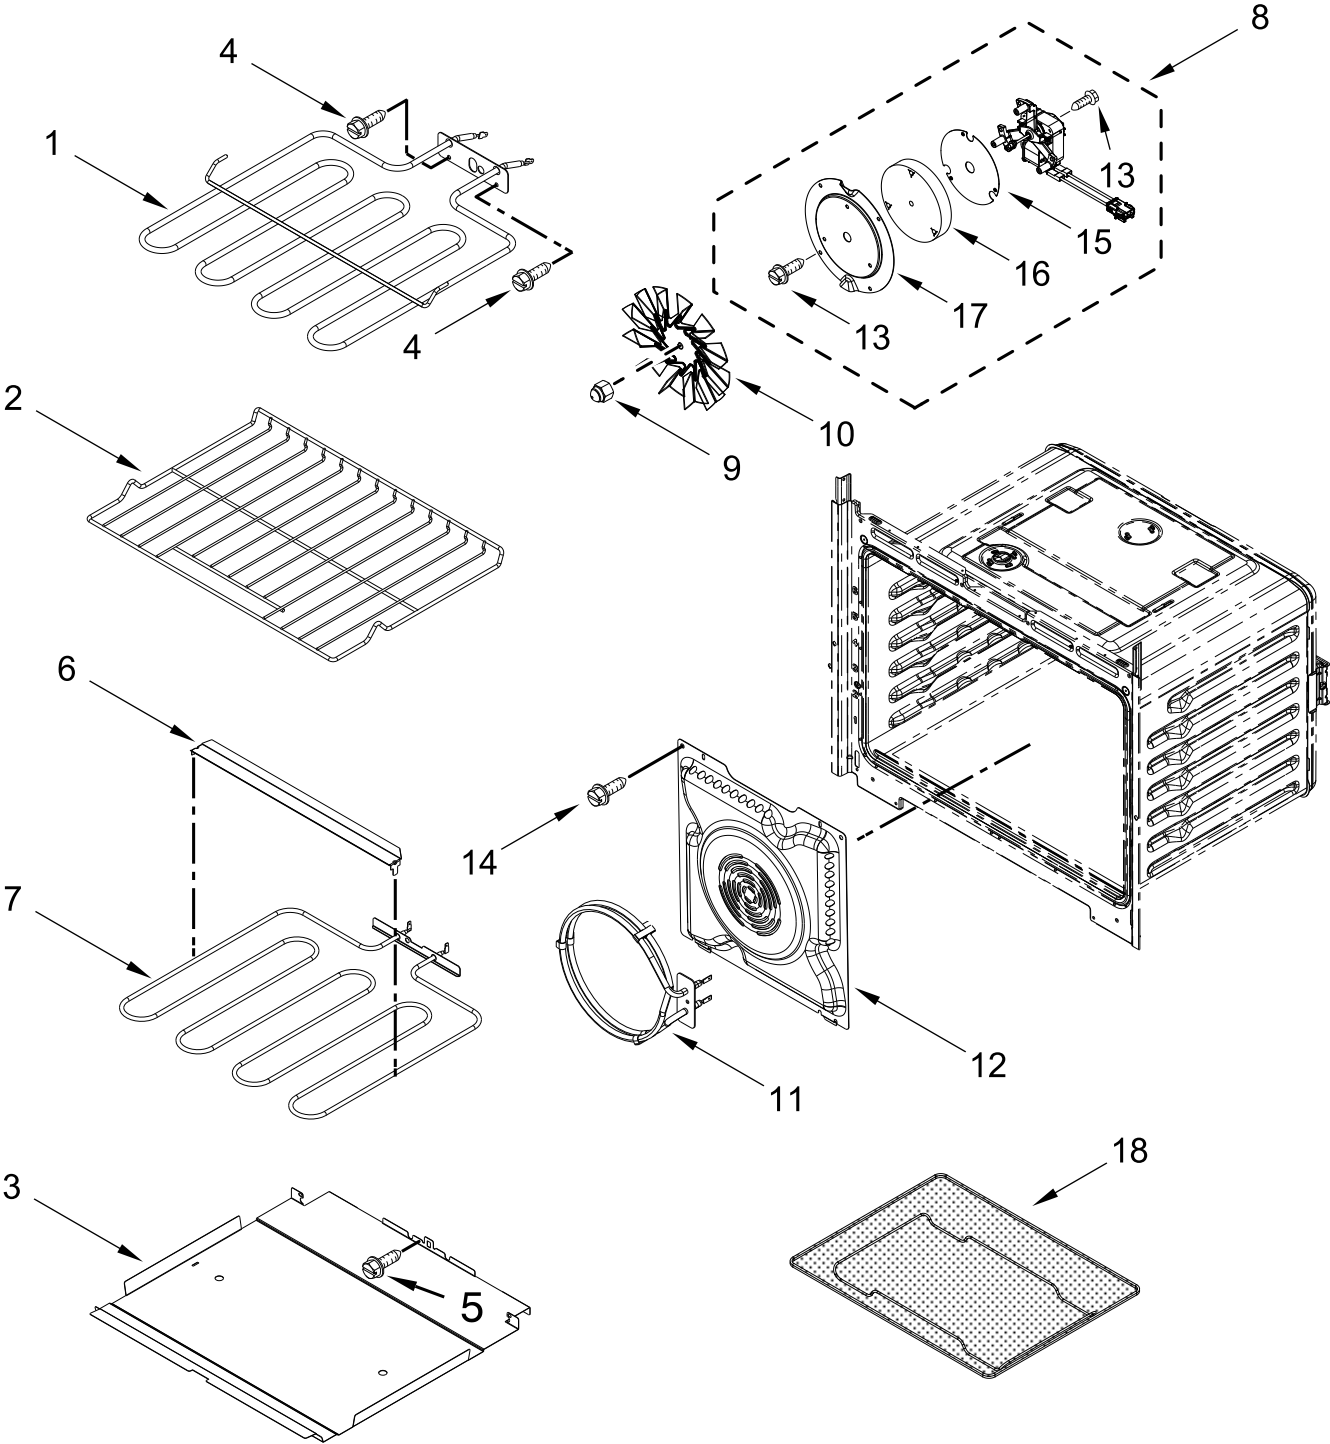

INTERNAL OVEN PARTS

INTERNAL OVEN PARTS

<u>Illus.</u> <u>No.</u>	<u>Part No.</u>	<u>Description</u>	<u>Illus.</u> <u>No.</u>	<u>Part No.</u>	<u>Description</u>	<u>Illus.</u> <u>No.</u>	<u>Part No.</u>	<u>Description</u>
1	W11238160	Element, Broil	7	W11292248	Element, Bake	13	W10720084	Screw
2	W10317431	Rack, Oven	8	W11398058	Convect Motor Assembly	14	W10906658	Screw
3	W10318198	Tray, Hidden Bake	9	W11433702	Nut, Acorn (LH)	15	W11251715	Plate, Convect Motor
4	7101P434-60	Screw	10	W11425715	Blade, Fan	16	W11251716	Insulation, Convect Motor
5	7101P426-60	Screw	11	W10260248	Ring, Element	17	W11398057	Cover, Convect Plate
6	W10282957	Crossbar, Hidden Bake Tray	12	W10359278	Baffle, Convection	18	W11629505	Airfry Basket Kit