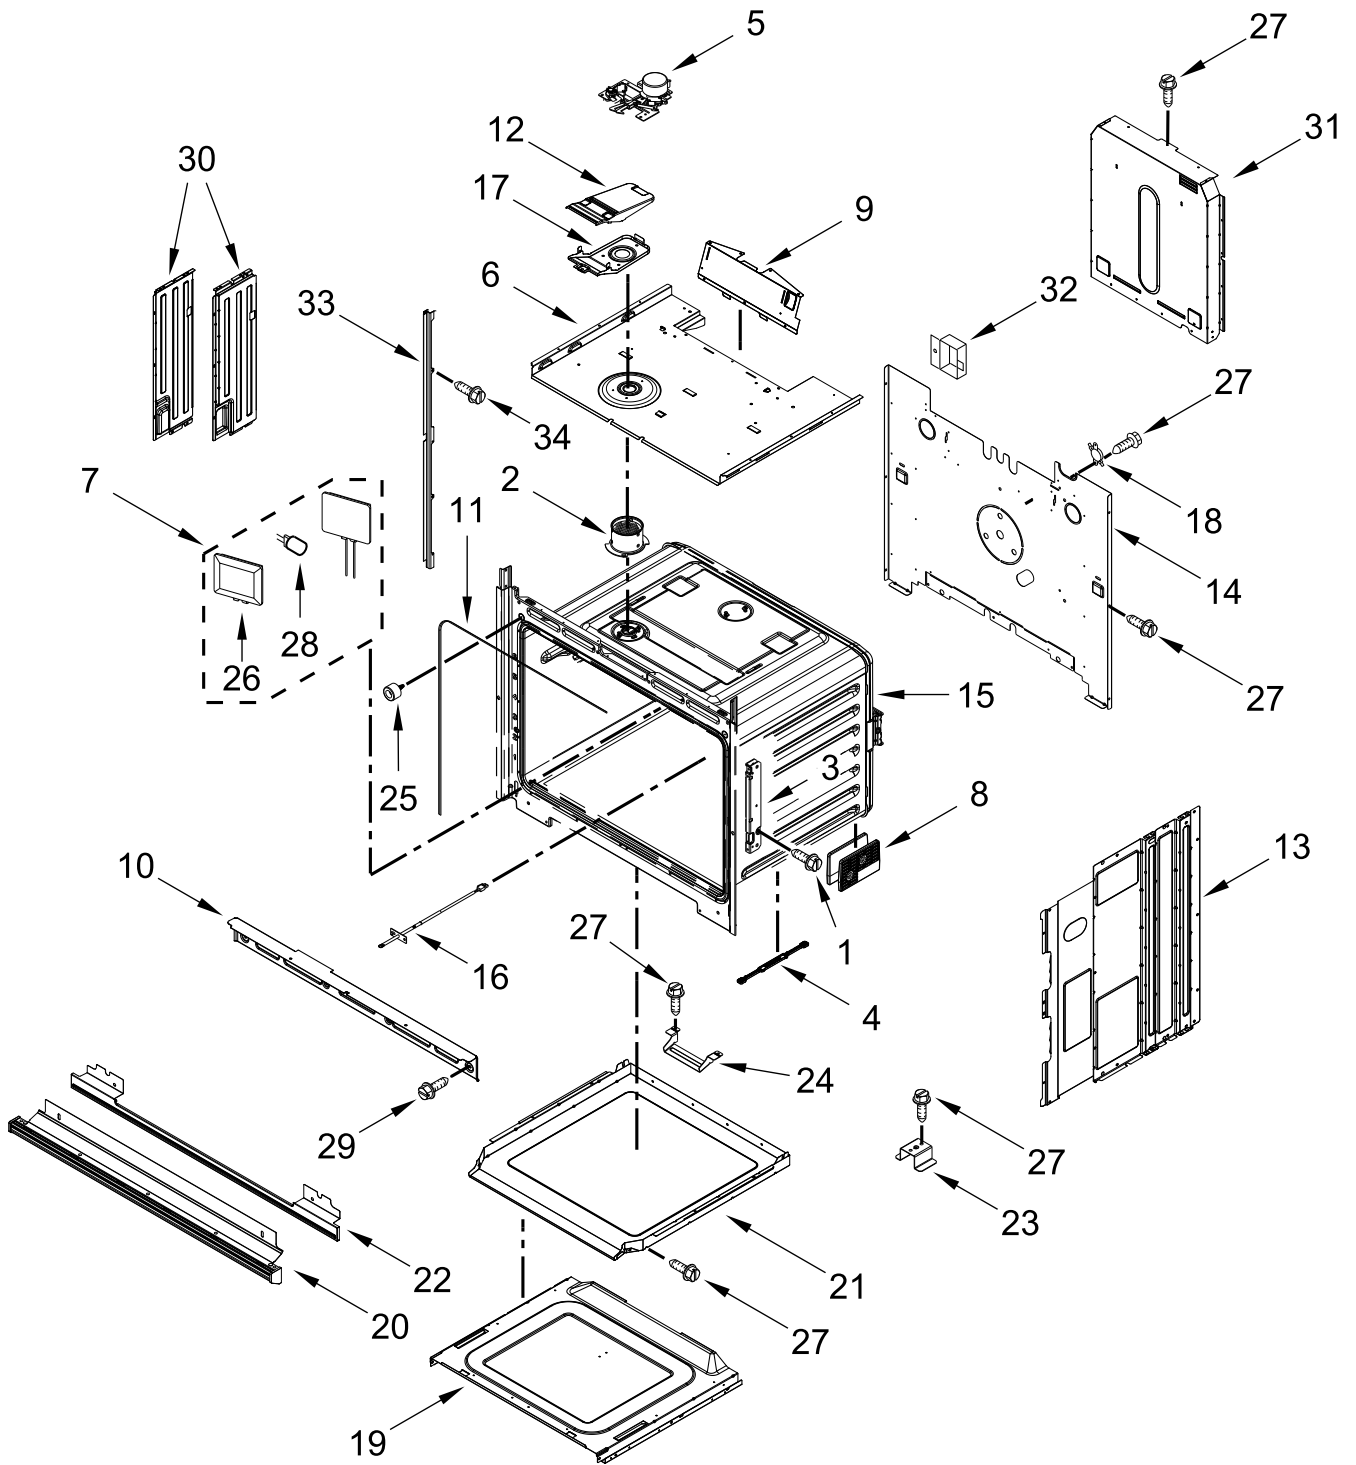

OVEN PARTS

OVEN PARTS

<u>Illus. No.</u>	<u>Part No.</u>	<u>Description</u>	<u>Illus. No.</u>	<u>Part No.</u>	<u>Description</u>	<u>Illus. No.</u>	<u>Part No.</u>	<u>Description</u>
1	W10254050	Screw	16	W11346074	Probe, Sensor	28	W10472384	Bulb, Light
2	W11085298	Tube, Vent	17	W11256423	Base, Vent Exhaust	29	W11249635	Screw
3	W11100732	Receiver, Hinge	18	4449751	Thermostat (TOD)	30	W11167419	Cover, Suction (Left)
4	W11558603	Spacer, Base	19	W11244454	Base, Chassis		W11186675	Cover, Suction (Right)
5	W11132456	Latch, Motorized	20		Assembly, Bottom Vent	31	W11165250	Duct, Chassis Back
6	W11244456	Top, Chassis		W11467824	Stainless	32	8285593	Cover, Connector
7	W11205574	Assembly, Oven Light	21	W11244446	Duct, Bottom Chassis	33		Cover, Side Trim
8	W11245118	Foot, Base			Trim, Bottom Vent		W11235463	Black (Left)
9	W10904163	Deflector, Blower	22				W11235462	Black (Right)
10	W11334858	Vent, Top 27 in		W11560860	Black	34	W11404000	Screw
11	W11608109	Gasket, Cavity	23	W11135135	Support, Air Channel			FOLLOWING PARTS NOT ILLUSTRATED
12	W11256424	Cover, Vent Exhaust	24	W11390667	Spacer, Chassis Bottom Duct		W11244474	Insulation, Wrap
13	W11165274	Side, Chassis	25	W11166315	Bumper and Screw		W11244475	Insulation, Back
14		Back, Chassis (Not Serviced)	26	W10472386	Lens, Light			
15		Liner, Oven (Not Serviceable)	27	7101P426-60	Screw