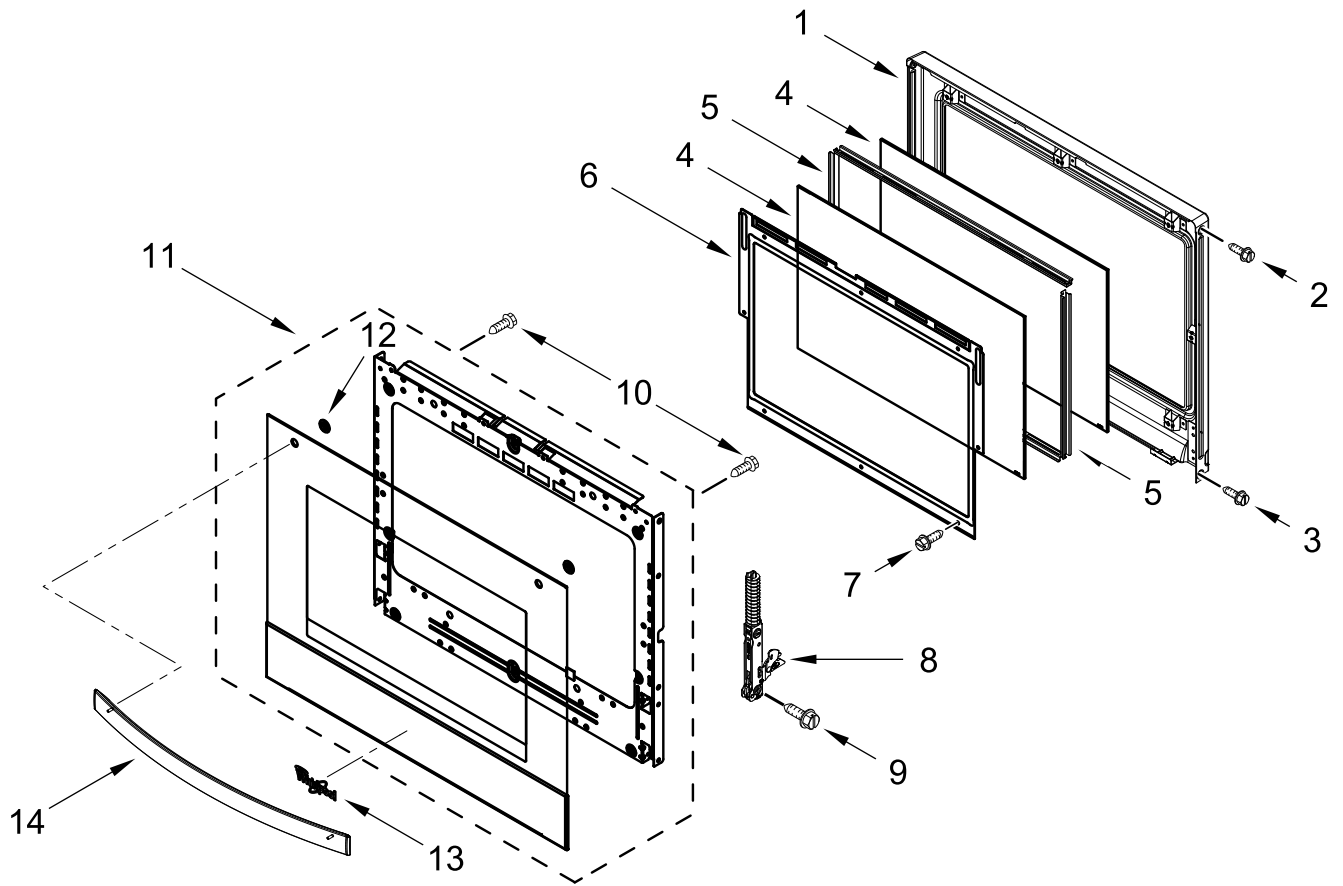

OVEN DOOR PARTS

OVEN DOOR PARTS

<u>Illus.</u> <u>No.</u>	<u>Part No.</u>	<u>Description</u>	<u>Illus.</u> <u>No.</u>	<u>Part No.</u>	<u>Description</u>	<u>Illus.</u> <u>No.</u>	<u>Part No.</u>	<u>Description</u>
1	W11302593	Liner Assembly	7	7101P426-60	Screw	11		Door Assembly
2	7101P375-60	Screw	8	W11634520	Hinge, Door (Left)		W11499375	Stainless
3	W11290045	Screw		W11634521	Hinge, Door (Right)	12	W10319024	Washer, Door
4	W10618123	Glass, Inner				13	W10884775	Badge
5	W11302731	Spacer, Air Divider	9	3196183	Screw	14		Handle, Door
6	W11204277	Retainer, Air Divider Glass	10	W11317731	Screw (Black)		W11532601	Stainless