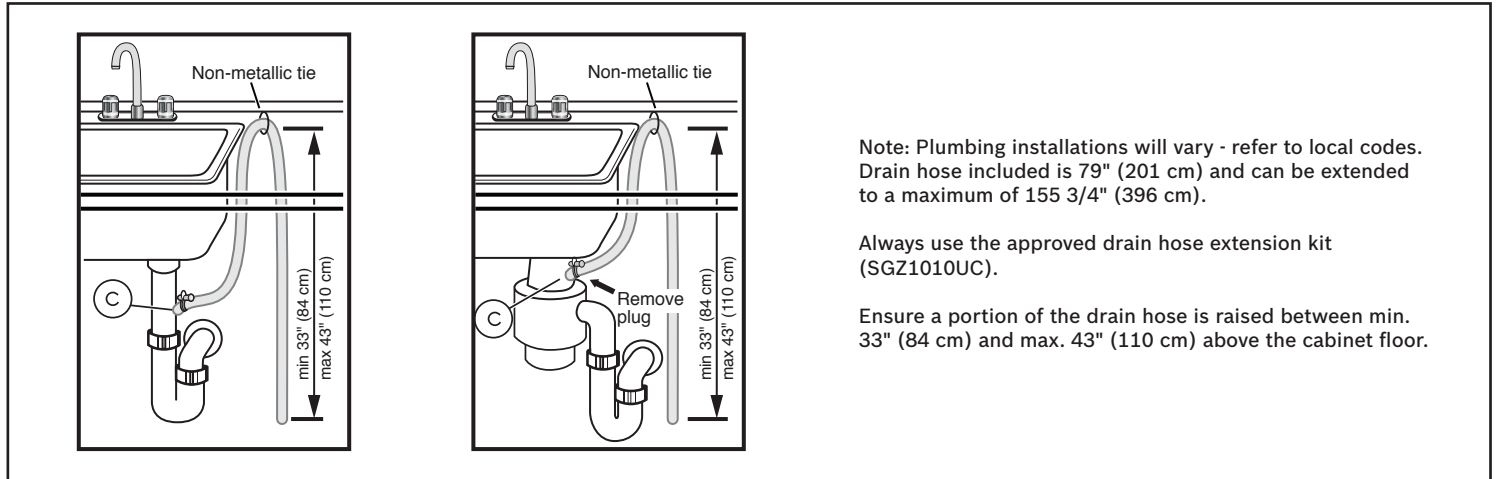

24" Recessed Handle Dishwasher

300 Series – Stainless Steel SHE53CE5N

BOSCH

Invented for life

Installation Details

Accessories: To purchase Bosch accessories, cleaners & parts please visit www.bosch-home.com/us/store or call 1-800-944-2904 (Mon to Fri 5 am to 6 pm PST, Sat 6 am to 3 pm PST).

Notes: All height, width and depth dimensions are shown in inches. BSH reserves the absolute and unrestricted right to change product materials and specifications, at any time, without notice. Consult the product's installation instructions for final dimensional data and other details prior to making cutout.

Warranties: Please see Use & Care manual or Bosch website for statement of limited warranty.

For more information on our entire line of products, go to www.bosch-home.com/us or call 1-800-944-2904

© BSH Home Appliances Corporation. All rights reserved. Bosch is a registered trademark of Robert Bosch GmbH.