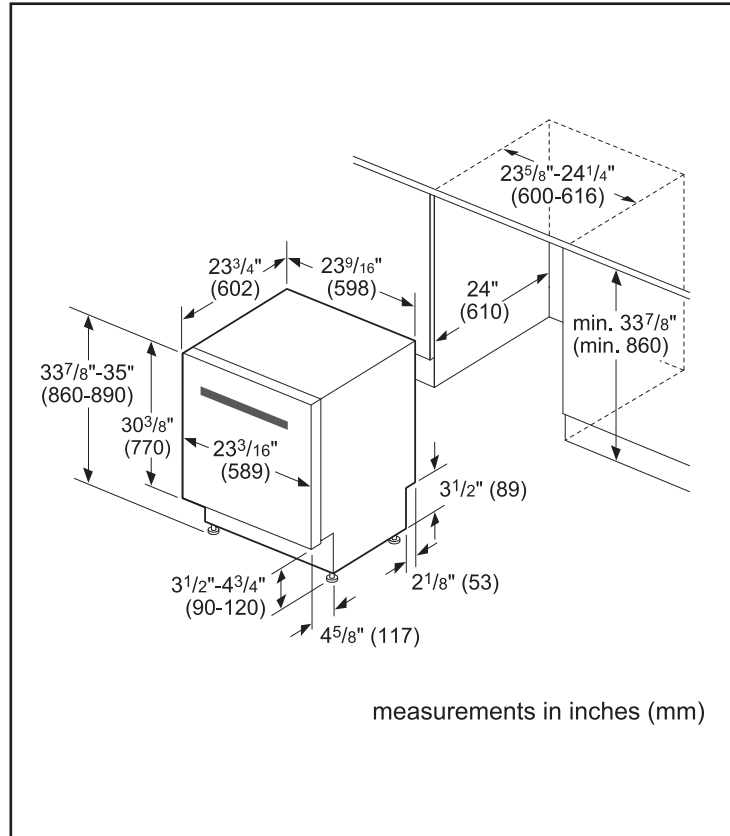

24" Recessed Handle Dishwasher

300 Series – Stainless Steel SHE53CE5N

Installation Details

Accessories: To purchase Bosch accessories, cleaners & parts please visit www.bosch-home.com/us/store or call 1-800-944-2904 (Mon to Fri 5 am to 6 pm PST, Sat 6 am to 3 pm PST).

Notes: All height, width and depth dimensions are shown in inches. BSH reserves the absolute and unrestricted right to change product materials and specifications, at any time, without notice. Consult the product's installation instructions for final dimensional data and other details prior to making cutout.

Warranties: Please see Use & Care manual or Bosch website for statement of limited warranty.

For more information on our entire line of products, go to www.bosch-home.com/us or call 1-800-944-2904

© BSH Home Appliances Corporation. All rights reserved. Bosch is a registered trademark of Robert Bosch GmbH.