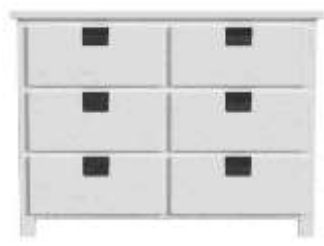

Cali Kids White - Bunk

Item	Description	Available	30 days	31 - 60 days	61 - 90 days	Inbound Date
MY-10700-7-CH2	Cali Kids Six Drawer Dresser in White	0	0	0	0	
MY-10700-7-CH1	Cali Kids Four Drawer Chest in White	31	0	0	0	
MY-10700-7-NS	Cali Kids Two Drawer Nightstand in White	10	0	0	0	
TWIN OVER TWIN						
MY-10700-7-C3	Cali Kids Bunk Bed Headboard/Footboard in White	5	0	0	0	
MY-10700-7-C2	Cali Kids Bunk Bed Guard Rails (Two Pcs) in White	5	0	0	0	
MY-10700-7-C18	Cali Kids Side Rails (Four Pcs) in White	0	0	0	0	
MY-10700-UC27	Cali Kids Twin Rollout Slats (One Set)- Universal	178	0	0	0	
MY-10700-UC27	Cali Kids Twin Rollout Slats (One Set)- Universal	178	0	0	0	
TWIN OVER FULL						
MY-10700-7-C3	Cali Kids Bunk Bed Headboard/Footboard in White	5	0	0	0	
MY-10700-7-C2	Cali Kids Bunk Bed Guard Rails (Two Pcs) in White	5	0	0	0	
MY-10700-7-C18	Cali Kids Side Rails (Four Pcs) in White	0	0	0	0	
MY-10700-UC27	Cali Kids Twin Rollout Slats (One Set)- Universal	178	0	0	0	
MY-10700-UC8	Cali Kids Full Rollout Slats (One Set)- Universal	175	0	0	0	
MY-10700-7-C9	Cali Kids Full Extension Adaptor in White	5	0	0	0	
MY-10700-UC35	Cali Kids Full Extension Rail - Universal	181	0	0	0	
MY-10700-7-C21	Cali Kids Storage Trundle in White	5	0	0	0	
MY-10700-7-C4	Cali Kids Bunk Bed Ladder in White	5	0	0	0	
MY-10700-7-C20	Cali Kids Staircase Top in White	37	0	0	0	
MY-10700-7-C19	Cali Kids Staircase Bottom in White	5	0	0	0