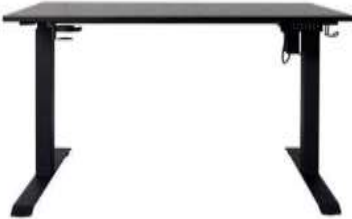

Oakland

Item	Description	Available	30 days	31 - 60 days	61 - 90 days	Inbound Date
H-14280-8-DKE	Oakland Adjustable Desk in Black - 3A Packing	0	0	0	129	10/14/2024