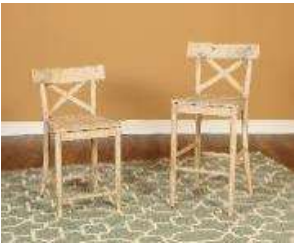

Callista

Item	Description	Available	30 days	31 - 60 days	61 - 90 days	Inbound Date
LCL100BST	(D680-21) Callista- 30" Barstool- Beach/Natural	48	0	52	0	9/16/2024
LCL100CST	(D680-22) Callista- 24" Counter Stool- Beach/Natural	0	0	0	0	10/24/2024