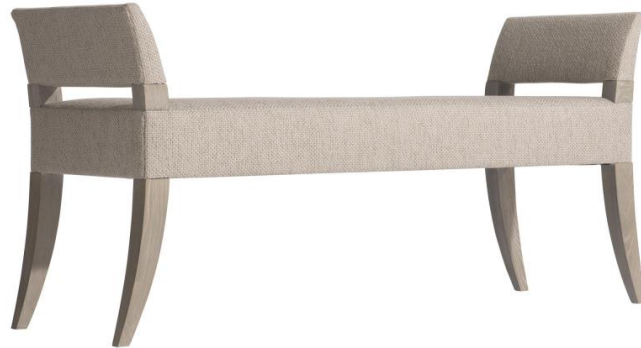

B E R N H A R D T

Cornelia Bench

Item

331508

Dimensions

W: 55.13 in D: 18 in H: 26 in

W: 140.03 cm D: 45.72 cm H: 66.04 cm

SD: 18 in SH: 18 in AH: 26 in

SD: 45.72 cm SH: 45.72 cm AH: 66.04 cm

Finishes

Wood: Nebbia

Fabrics

Body: B115

Features

- Foam padded arms and seat with exposed wood posts in Nebbia finish
- Available in fabric B115
- Glides
- Specifications subject to change without notice

Options

- This item # is for the standard fabric/finish combination as shown.
- To special order, view the 331X08