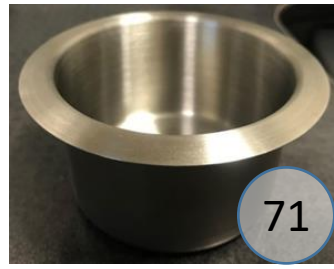

3660215

Call Out	Description
● (Red)	Blown Fiber
● (Yellow)	Cushion Chaise Pad - top Pad
● (Green)	Cushion Foam
● (Yellow)	KD Component
● (Blue)	Cover

Signature
DESIGN
BY **ASHLEY**®

29

46

71

101

108