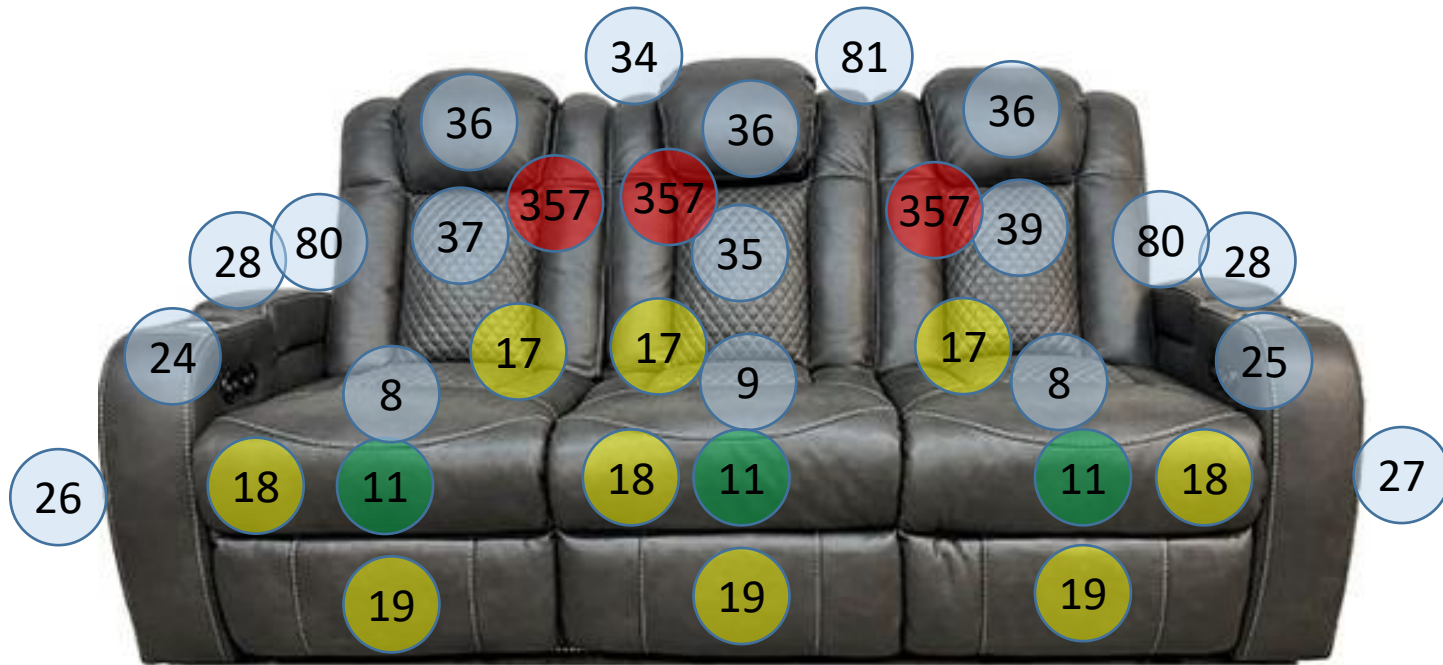

3660215

Call Out	Description
● (Red)	Blown Fiber
● (Yellow)	Cushion Chaise Pad - top Pad
● (Green)	Cushion Foam
● (Yellow)	KD Component
● (Blue)	Cover

Signature
DESIGN
BY **ASHLEY**®

29

46

71

101

108

134

165

143

145

149

157

216

217

419

235

237

252

260

261

365

425

265

Signature
DESIGN
BY ASHLEY®

255

257

258

259

277

256