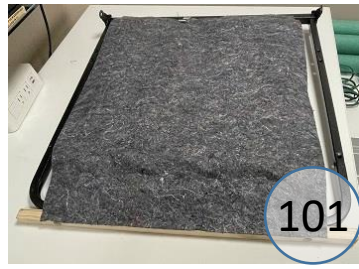

3660215

Call Out	Description
● (Red)	Blown Fiber
● (Yellow)	Cushion Chaise Pad - top Pad
● (Green)	Cushion Foam
● (Yellow)	KD Component
● (Blue)	Cover

Signature
DESIGN
BY **ASHLEY**®

29

46

71

101

108