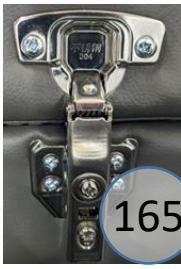

165

Signature
DESIGN
BY ASHLEY®