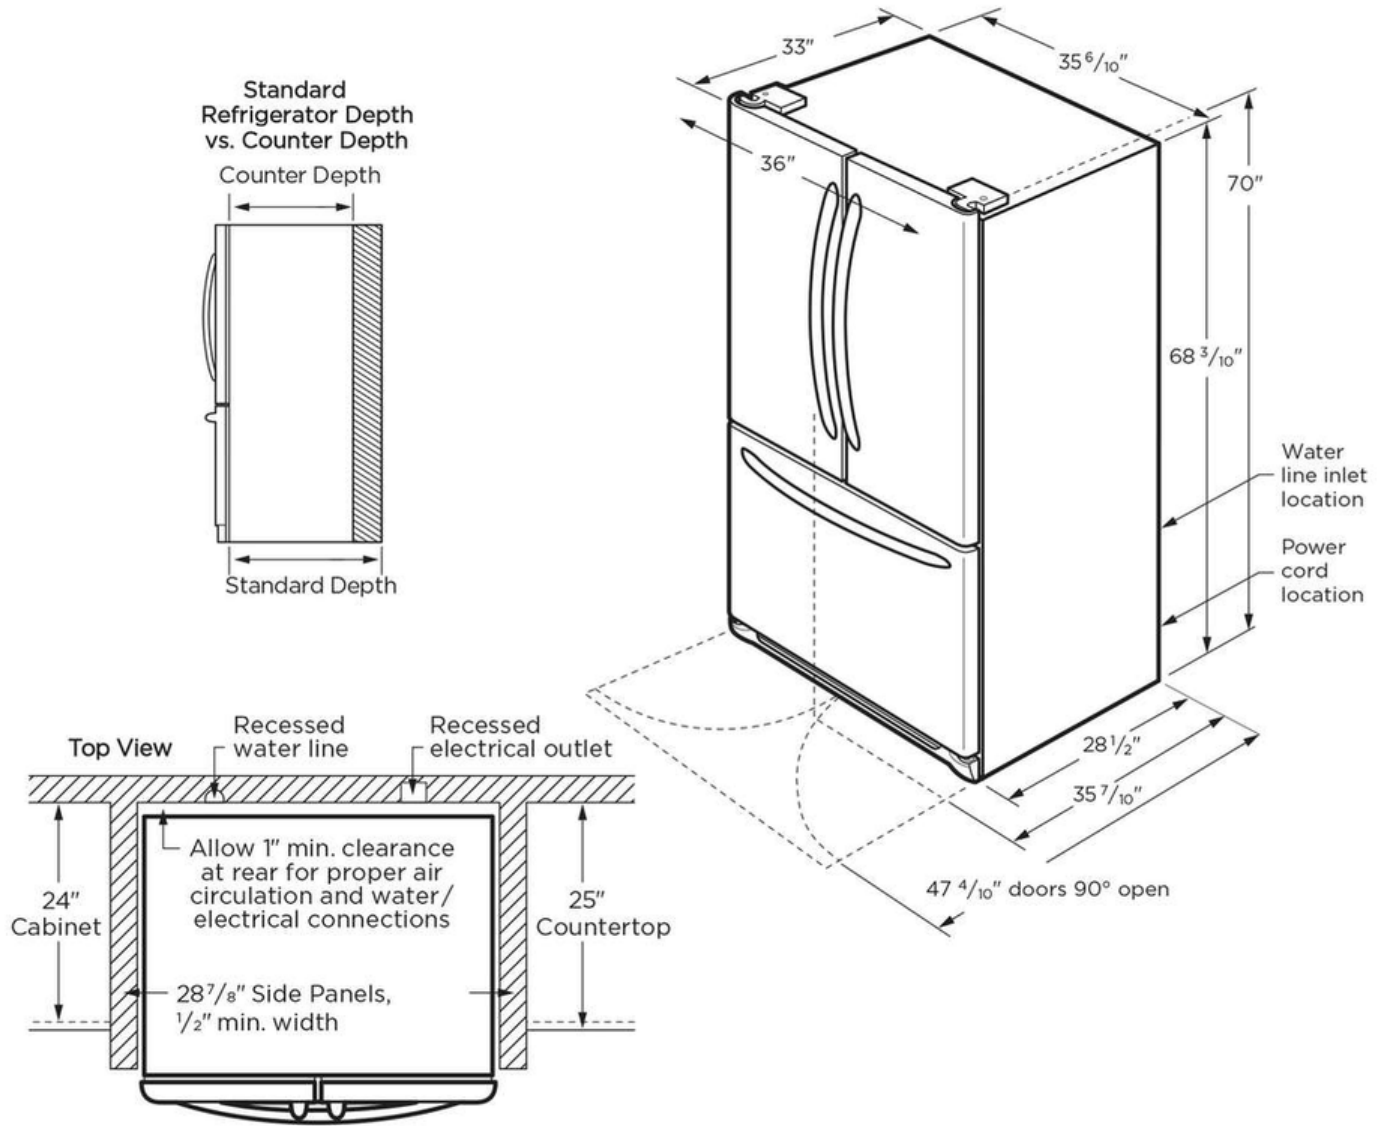

27.8 Cu. Ft. French Door Refrigerator

FRFS2823AS, FRFS2823AW, FRFS2823AD

Version : 11/21

Note: For planning purposes only. Always consult local and national electric, gas and plumbing codes.

Refer to Product Installation Guide for detailed installation instructions on the web at frigidaire.com / frigidaire.ca

Specifications subject to change. Accessories information available on the web at frigidaire.com / frigidaire.ca