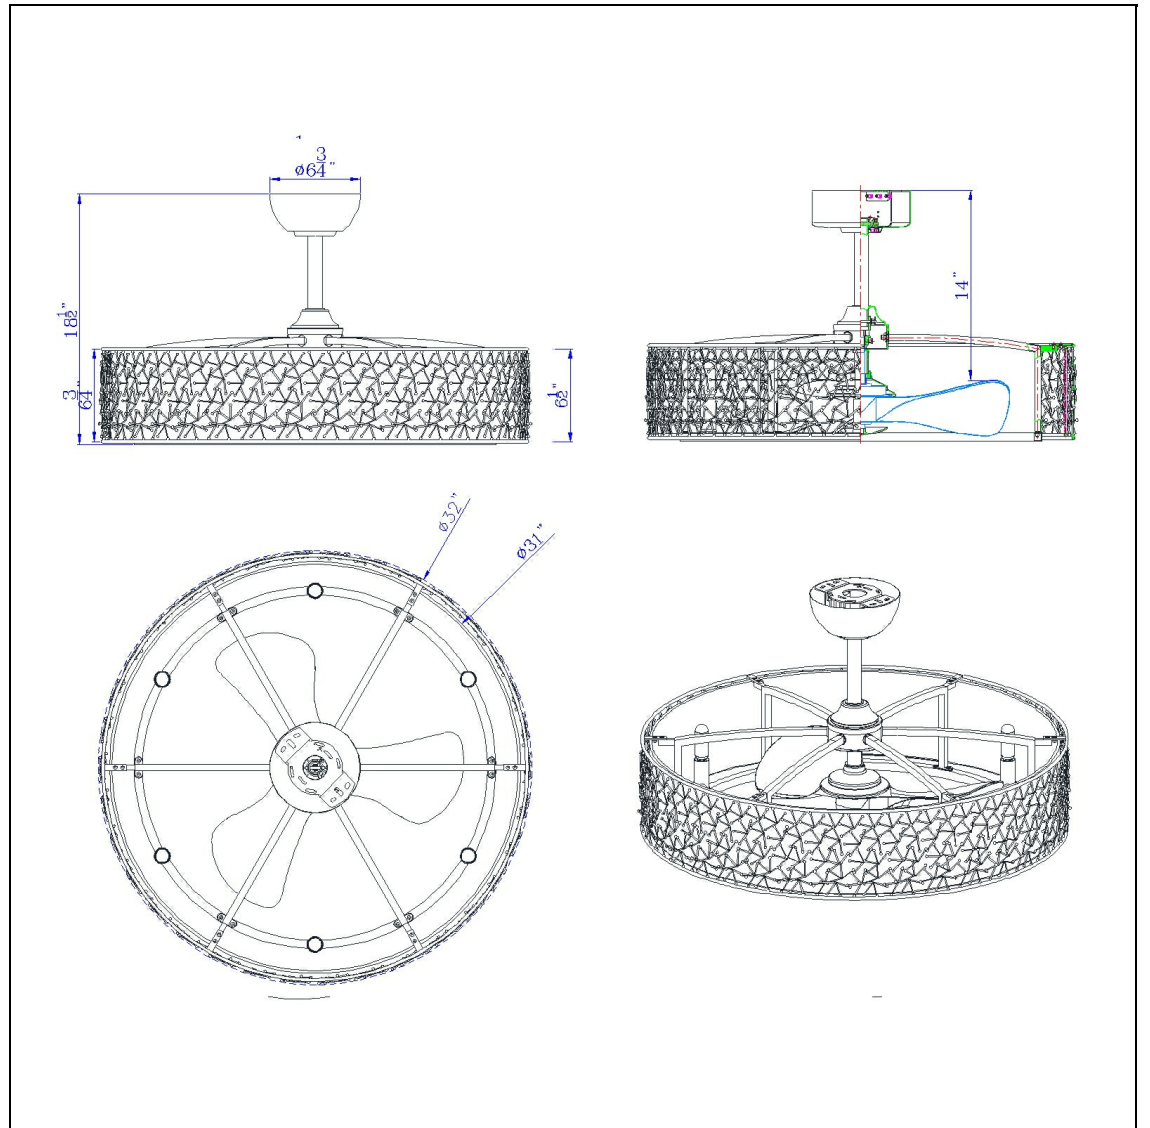

Product No. **CF-1001**

Description

Remote controlled dimmable 4W LED E12 x 6. 6 speed Breezy Meadow Ultra Quiet Fan light with updraft and downdraft. Five year warranty on the motor, ABS blades. EXT downrods can be purchased separately 6 Speed Ultra Quiet DC motor with ABS Blades  
30 Degree Blade Pitch  
Dimmable 4 Watt (MAX) E12 LED Light (not included). Dimmable E12 LED must be used in order to dimm.  
22" Blade Span  
Airflow Efficiency: 120 CFM  
Airflow (LOW) 550 CFM to (MAX) 2250 CFM  
Medium Room Compatible (12x14 FT)  
Hardwired with Remote Control  
Add a stylish contemporary piece to your ceiling with this brushed steel drum style ceiling fan. It features an ultra quiet 6 speed motor and remote controlled led lights. ABS fan blades provide updraft and downdraft fan direction.

Technical Specifications

<b>UPC</b>	020193067284
<b>Wattage</b>	LED 4W X 6
<b>Switch Type</b>	DIMMER
<b>Bulb Base</b>	E12
<b>Number of Lights</b>	6
<b>Color</b>	Brushed Steel
<b>Base Color</b>	Brushed Steel

<b>Carton 1 Dimensions</b>	13.30 x 35.50 x 35.50
<b>Carton 2 Dimensions</b>	0.00 x 0.00 x 35.50
<b>Package Dimensions</b>	L: 35.50 W: 35.50 H: 13.30