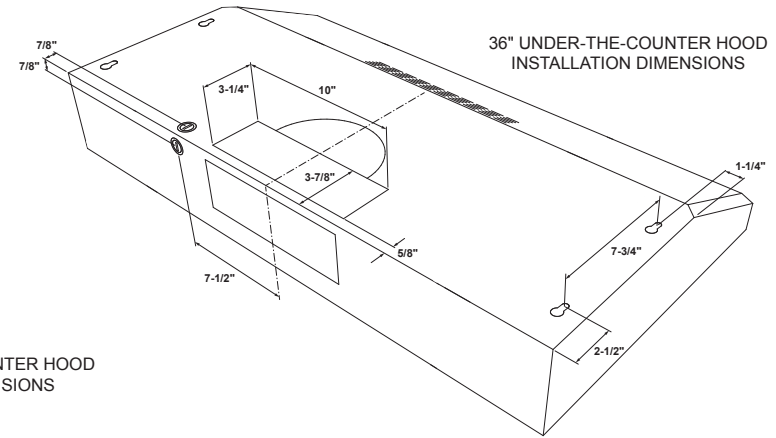

JVX5305DJ

GE Appliances 30" ENERGY STAR Certified Under The Cabinet Hood

DIMENSIONS AND INSTALLATION INFORMATION (IN INCHES)

WB02X11537 replacement grease filter and WB02X11000 replacement charcoal filter are available for additional cost. Call toll-free 800.626.2000.

AMP RATING	
120V	5.0

Exhaust outlet connects to 3-1/4" x 10" rectangular duct. Vent top or rear. Includes rectangular damper.

For answers to your Monogram, GE Café™ Series, GE Profile™ Series or GE Appliances product questions, visit our website at geappliances.com or call GE Answer Center® Service, 800.626.2000.