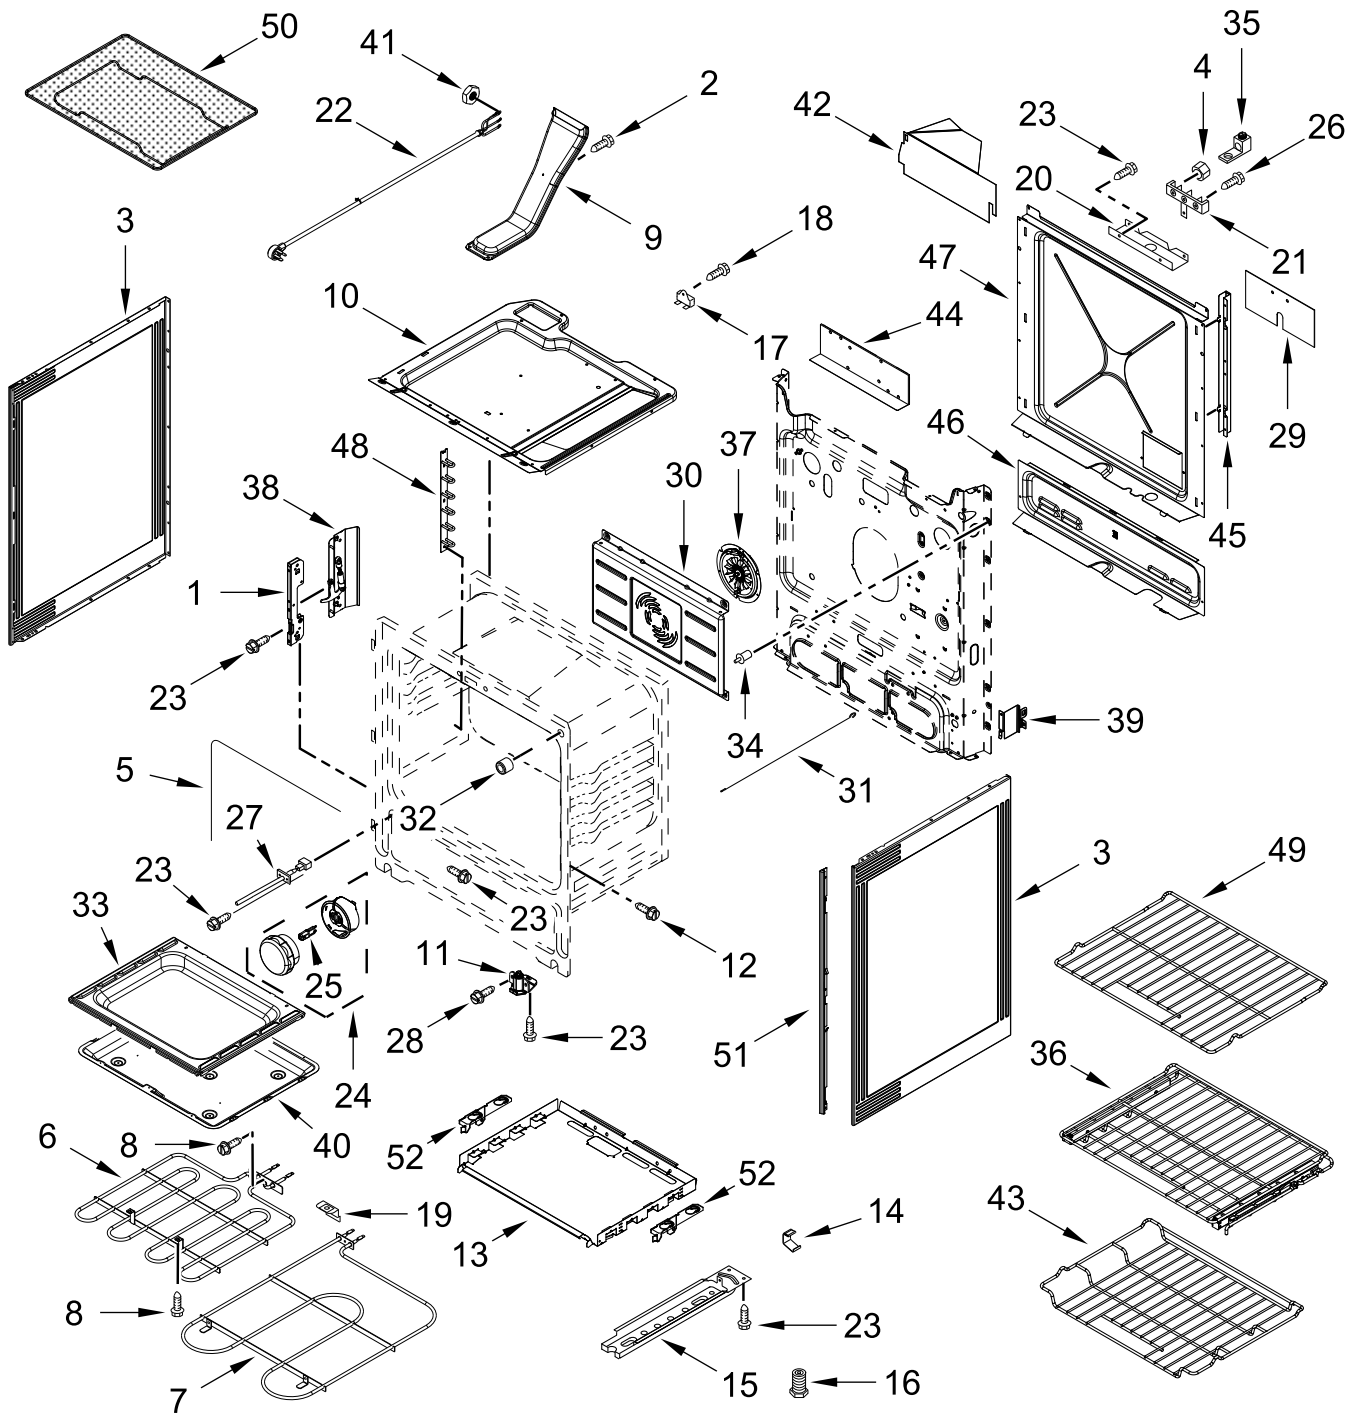

CHASSIS PARTS

CHASSIS PARTS

<u>Illus.</u> <u>No.</u>	<u>Part No.</u>	<u>Description</u>	<u>Illus.</u> <u>No.</u>	<u>Part No.</u>	<u>Description</u>	<u>Illus.</u> <u>No.</u>	<u>Part No.</u>	<u>Description</u>
1	W10634238	Hinge, Receiver	22	W10624592	Cord, Power	44	W10162260	Shield, Heat
2	W10362924	Screw	23	3196178	Screw	45	W10162241	Channel, Rear
3		Panel, Side	24	W11544377	Light Assembly	46	W10162248	Cover, Wire
	W10162245	Black	25	7407P103-60	Bulb, Light	47	W11379354	Cover, Back
4	3400029	Nut	26	3400016	Screw	48	W10603482	Rack, Ladder
5	W11491752	Gasket, Door	27	W10586204	Sensor	49	W10554005	Rack, Heavy Duty
6	W10544952	Element, Broil	28	3196169	Screw	50	W11661815	Basket, Airfry
7	W10774342	Element, Bake	29	W10655441	Shield, Power Cord	51	W11510561	Barrier Rail, Rubber (Front Left)
8	W10362924	Screw	30	W10554262	Baffle, Full Convection		W11510562	Barrier Rail, Rubber (Front Right)
9	W11122085	Assembly, Flue	31	W10273192	Rod, Door Switch			
10	W10289168	Box, Burner SI	32	9758701	Spacer, Door	52	W10828883	Bracket, Panel (Left)
11	W10341186	Front Foot Assembly	33	W10774446	Bottom, Oven		W10828882	Bracket, Panel (Right)
12	W10067840	Screw	34	W11511828	Switch, Door			FOLLOWING PARTS NOT ILLUSTRATED
13	W10541959	Shield, Bake	35	W10281322	Kit, Bare Wire Adapter Block	W10289173		Insulation, Wrap
14	W10137382	Clip, Panel	36	W10911366	Rack, Sliding	W10575374		Insulation, Bottom
15	W10390008	Base Rail Assembly (Left)	37	W11353932	Convection Assembly	4820F015-59		Insulation, Strap
	W10390007	Base Rail Assembly (Right)	38	W10605411	Receiver, Slow Close Hinge	W10655490		Insulation, Main Back
16	W10058460	Foot, Leveling	39	W10273002	Bracket, Oven Support	W10655442		Insulation, Heat Shield
17	3196548	Fuse, Thermal	40	W11379357	Bake Pan	7111P017-60		Clamp, Wire
18	3196172	Screw	41	7103P027-60	Nut			
19	W10035900	Support, Oven Bottom	42	W10818358	Shield, Wire			
20	3186034	Bracket, Service	43	W10554006	Rack, Maximum Capacity			
21	W10246624	Block, Terminal