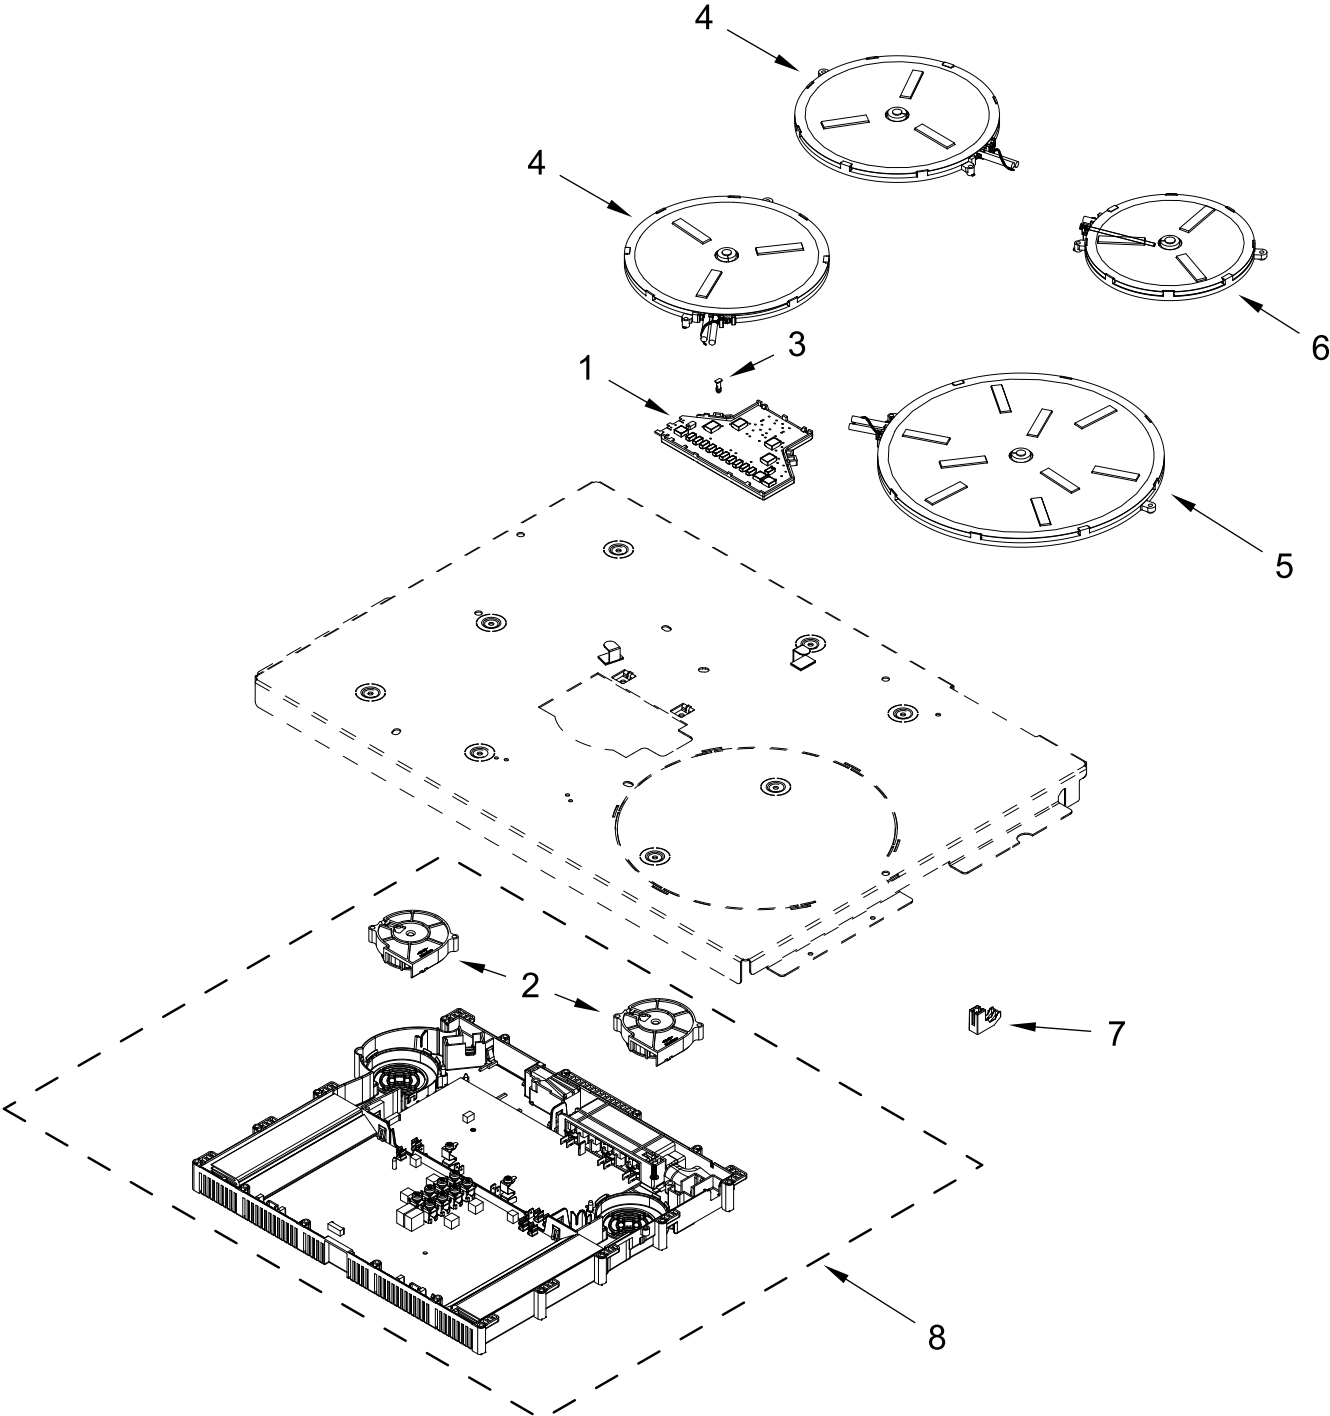

INDUCTION ASSEMBLY PARTS

INDUCTION ASSEMBLY PARTS

<u>Illus. No.</u>	<u>Part No.</u>	<u>Description</u>	<u>Illus. No.</u>	<u>Part No.</u>	<u>Description</u>	<u>Illus. No.</u>	<u>Part No.</u>	<u>Description</u>
1	W11683059	User, Interface	5	W11683054	Element, Induction (Right Front)	8	W11683057	Assembly, Induction Module
2	W11683058	Fan, Cooling						
3	W11683061	Locking Pin, User Interface	6	W11683056	Element, Induction (Right Rear)			FOLLOWING PARTS NOT ILLUSTRATED
4	W11683055	Element, Induction (Left Front and Left Rear)	7	W11683063	Strain Relief, Cable		313438	Clip, Harness
							W11683062	Harness, UI to Module
							W11615923	Harness, Induction Cooktop