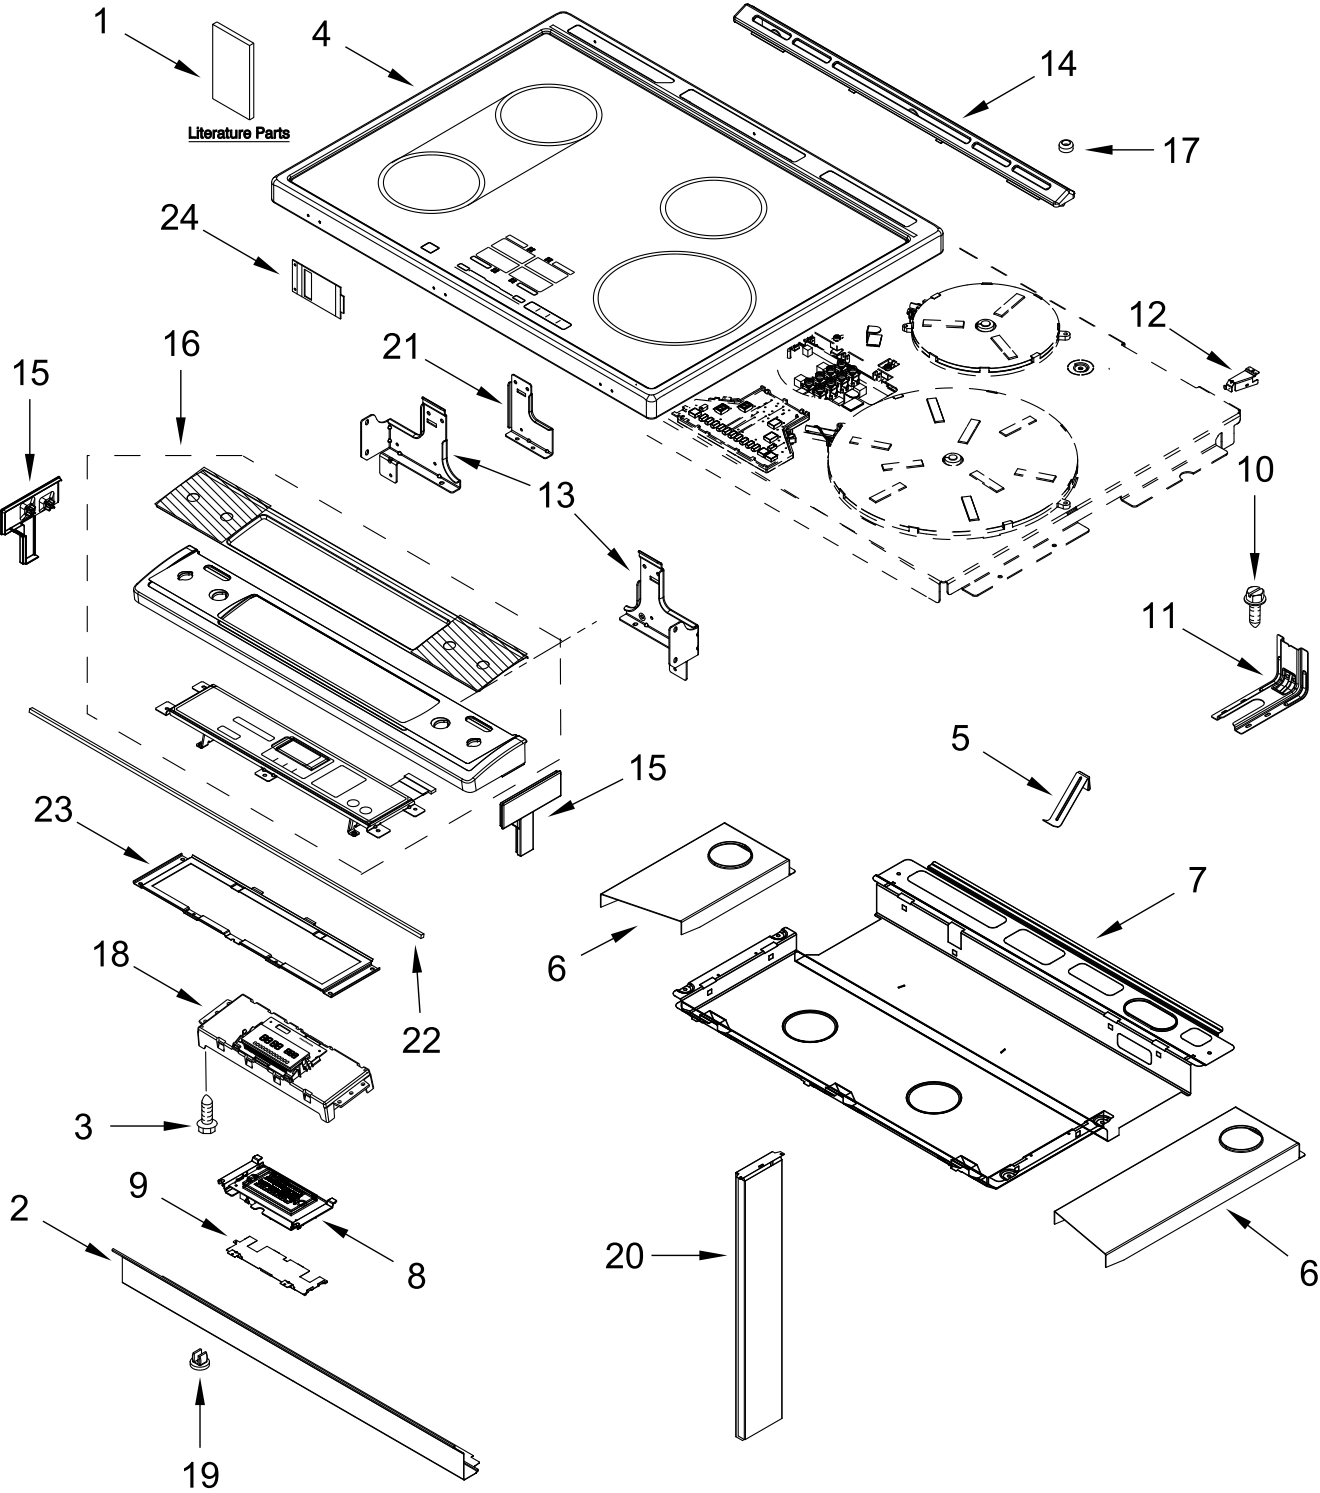

COOKTOP AND DUCT PARTS

COOKTOP AND DUCT PARTS

<u>Illus. No.</u>	<u>Part No.</u>	<u>Description</u>	<u>Illus. No.</u>	<u>Part No.</u>	<u>Description</u>	<u>Illus. No.</u>	<u>Part No.</u>	<u>Description</u>
1		Literature Parts	9	W10558372	Bracket, Control	18	W11636878	Control, MRC2
	W11637353	Use and Care Guide	10	7101P485-60	Screw, Anti-Tip Kit	19	W10645947	Grommet
	W11637366	Tech Sheet	11	W11379947	Bracket, Anti-Tip	20	W11610960	Assembly, Induction Side Duct
	W11637355	Quick Start Guide	12	W10162253	Brace, Corner (Left)	21	W10598048	Bracket, Console (Center)
	W11644568	Dimension Guide		W10162252	Brace, Corner (Right)	22	W10612719	Gasket, Console and Cooktop
2		Panel, Lower Console	13	W10289169	Support, Cooktop (Right)	23	W10557780	Bracket, Control
	W10743281	Stainless		W10289170	Support, Cooktop (Left)	24	W11158783	Shield, Keypad
3	3196178	Screw	14		Vent, Trim Top			FOLLOWING PARTS NOT ILLUSTRATED
4		Cooktop		W10636529	Stainless		W11631333	Harness, Main
	W11625482	Black			Endcap		W11172426	Harness, Display
5	W11616082	Spring (Cantilever)	15	W10557751	Stainless (Left)		W10575120	Harness, Keypad
6	W11610945	Duct, Recirculation Plate (Left)		W10557754	Stainless (Right)			
	W11610944	Duct, Recirculation Plate (Right)	16		Console			
7	W11610925	Pan, Induction (Lower)		W11633374	Stainless			
8	W10759326	Display, Assembly	17	W10664705	Bumper