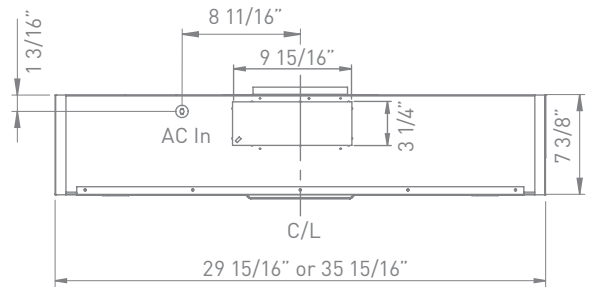

GUST UNDER-CABINET | EUROPA CLASSICS

SIZE	
AK7100AS / AK7100AS-BF	30"
AK7136AS / AK7136AS-BF	36"
AK7100AS290	30"
AK7136AS290	36"
PERFORMANCE	
INTERNAL, MIN.-MAX. BLOWER CFM	
AK7100AS / AK7136AS	210 - 400
AK7100AS-BF / AK7136AS-BF	210 - 400
AK7100AS290 / AK7136AS290	120 - 290
INTERNAL, MIN.-MAX. SONES	
AK7100AS / AK7136AS	2 - 5
AK7100AS-BF / AK7136AS-BF	2 - 5
AK7100AS290 / AK7136AS290	1.1 - 3.2
COLOR	
STAINLESS STEEL	SS
FEATURES	
CONTROLS	Mechanical Slide
SPEED LEVELS	3
AUTO DELAY-OFF	No
LIGHTING	Halogen, 50W x2
DUAL LEVEL LIGHTING	Yes
FILTERS	
AK7100AS / AK7136AS	Aluminum Mesh
AK7100AS-BF / AK7136AS-BF	Baffle
AK7100AS290 / AK7136AS290	Aluminum Mesh
RECIRCULATING OPTION	Yes
EXTENSION DUCT COVER OPTION	NA
DUCT SPECIFICATIONS	
VERTICAL - INTERNAL	7" or 3 1/4" x 10"
HORIZONTAL - INTERNAL	3 1/4" x 10"
AC INPUT	
	120V - 60Hz
AC POWER	
AK7100AS / AK7136AS	Max. 207W at 1.7A
AK7100AS-BF / AK7136AS-BF	Max. 207W at 1.7A
AK7100AS290 / AK7136AS290	Max. 186W at 1.55A
OPTIONAL ACCESSORIES	
RECIRCULATING KIT	ZRC-0200
MOUNTING HEIGHT*	
	24" - 32"

TOP

SIDE

BACK

*Mounting height refers to distance between top of cooking surface and bottom of hood.