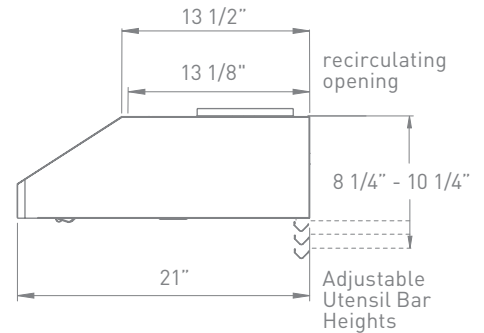

- Optional recirculating kit
- Available with 290-CFM motor
- Optional baffle filters available

MODEL	SIZE	INTERNAL BLOWER		IN-LINE/EXTERNAL	
		Min.-Max. CFM	Min.-Max. Sones	Min.-Max. CFM	Min.-Max. Sones
AK7100AS / AK7100AS-BF	30"	210 - 400	2 - 5	NA	NA
AK7136AS / AK7136AS-BF	36"	210 - 400	2 - 5	NA	NA
AK7100AS290	30"	120 - 290	1.1 - 3.2	NA	NA
AK7136AS290	36"	120 - 290	1.1 - 3.2	NA	NA

GUST UNDER-CABINET | EUROPA CLASSICS

SIZE	
AK7100AS / AK7100AS-BF	30"
AK7136AS / AK7136AS-BF	36"
AK7100AS290	30"
AK7136AS290	36"
PERFORMANCE	
INTERNAL, MIN.-MAX. BLOWER CFM	
AK7100AS / AK7136AS	210 - 400
AK7100AS-BF / AK7136AS-BF	210 - 400
AK7100AS290 / AK7136AS290	120 - 290
INTERNAL, MIN.-MAX. SONES	
AK7100AS / AK7136AS	2 - 5
AK7100AS-BF / AK7136AS-BF	2 - 5
AK7100AS290 / AK7136AS290	1.1 - 3.2
COLOR	
STAINLESS STEEL	SS
FEATURES	
CONTROLS	Mechanical Slide
SPEED LEVELS	3
AUTO DELAY-OFF	No
LIGHTING	Halogen, 50W x2
DUAL LEVEL LIGHTING	Yes
FILTERS	
AK7100AS / AK7136AS	Aluminum Mesh
AK7100AS-BF / AK7136AS-BF	Baffle
AK7100AS290 / AK7136AS290	Aluminum Mesh
RECIRCULATING OPTION	Yes
EXTENSION DUCT COVER OPTION	NA
DUCT SPECIFICATIONS	
VERTICAL - INTERNAL	7" or 3 1/4" x 10"
HORIZONTAL - INTERNAL	3 1/4" x 10"
AC INPUT	
	120V - 60Hz
AC POWER	
AK7100AS / AK7136AS	Max. 207W at 1.7A
AK7100AS-BF / AK7136AS-BF	Max. 207W at 1.7A
AK7100AS290 / AK7136AS290	Max. 186W at 1.55A
OPTIONAL ACCESSORIES	
RECIRCULATING KIT	ZRC-0200
MOUNTING HEIGHT*	
	24" - 32"

TOP

SIDE

BACK

*Mounting height refers to distance between top of cooking surface and bottom of hood.