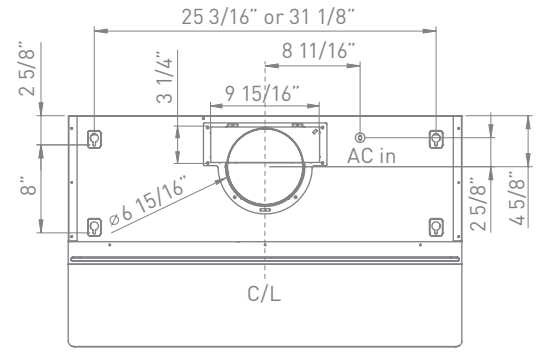

- Optional recirculating kit
- Available with 290-CFM motor
- Optional baffle filters available

MODEL	SIZE	INTERNAL BLOWER		IN-LINE/EXTERNAL	
		Min.-Max. CFM	Min.-Max. Sones	Min.-Max. CFM	Min.-Max. Sones
AK7100AS / AK7100AS-BF	30"	210 - 400	2 - 5	NA	NA
AK7136AS / AK7136AS-BF	36"	210 - 400	2 - 5	NA	NA
AK7100AS290	30"	120 - 290	1.1 - 3.2	NA	NA
AK7136AS290	36"	120 - 290	1.1 - 3.2	NA	NA

GUST UNDER-CABINET | EUROPA CLASSICS

SIZE	
AK7100AS / AK7100AS-BF	30"
AK7136AS / AK7136AS-BF	36"
AK7100AS290	30"
AK7136AS290	36"
PERFORMANCE	
INTERNAL, MIN.-MAX. BLOWER CFM	
AK7100AS / AK7136AS	210 - 400
AK7100AS-BF / AK7136AS-BF	210 - 400
AK7100AS290 / AK7136AS290	120 - 290
INTERNAL, MIN.-MAX. SONES	
AK7100AS / AK7136AS	2 - 5
AK7100AS-BF / AK7136AS-BF	2 - 5
AK7100AS290 / AK7136AS290	1.1 - 3.2
COLOR	
STAINLESS STEEL	SS
FEATURES	
CONTROLS	Mechanical Slide
SPEED LEVELS	3
AUTO DELAY-OFF	No
LIGHTING	Halogen, 50W x2
DUAL LEVEL LIGHTING	Yes
FILTERS	
AK7100AS / AK7136AS	Aluminum Mesh
AK7100AS-BF / AK7136AS-BF	Baffle
AK7100AS290 / AK7136AS290	Aluminum Mesh
RECIRCULATING OPTION	Yes
EXTENSION DUCT COVER OPTION	NA
DUCT SPECIFICATIONS	
VERTICAL - INTERNAL	7" or 3 1/4" x 10"
HORIZONTAL - INTERNAL	3 1/4" x 10"
AC INPUT	
	120V - 60Hz
AC POWER	
AK7100AS / AK7136AS	Max. 207W at 1.7A
AK7100AS-BF / AK7136AS-BF	Max. 207W at 1.7A
AK7100AS290 / AK7136AS290	Max. 186W at 1.55A
OPTIONAL ACCESSORIES	
RECIRCULATING KIT	ZRC-0200
MOUNTING HEIGHT*	
	24" - 32"

TOP

SIDE

BACK

*Mounting height refers to distance between top of cooking surface and bottom of hood.